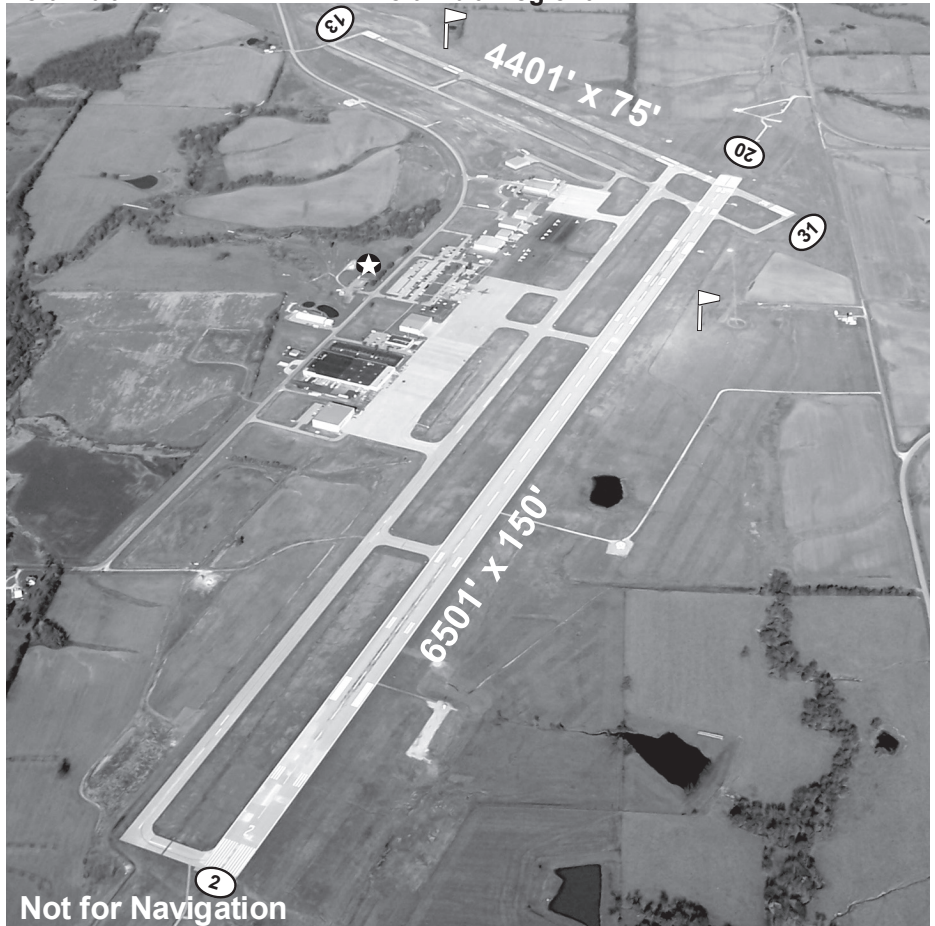

Latitude	Longitude	Elevation	Mi from CBD
38°49.09'	92°13.18'	889'	10 SE

Runway		2/20	13/31	Frequencies		Navigation
Length		6501'	4401'	CTAF	119.3	VOR
Width		150'	75'	UNICOM	122.95	GPS
Surface		Concrete	Asphalt	Lights	119.3	RNAV
Rwy Lights		HIRL	MIRL	Weather	HIWAS 110.2	LOC
Appr Lights		Rwy 2-MALSR	REIL	ATIS	128.45	ILS
		Rwy 20-ODALS.REIL		Approach	124.375	
VGSI		None/V4L	V2L	Tower	119.3	
				Ground	121.6	
				FSS/RCO	122.65, 122.1R, 122.2, 110.2T	
						Fuel
						100LL
						JET A