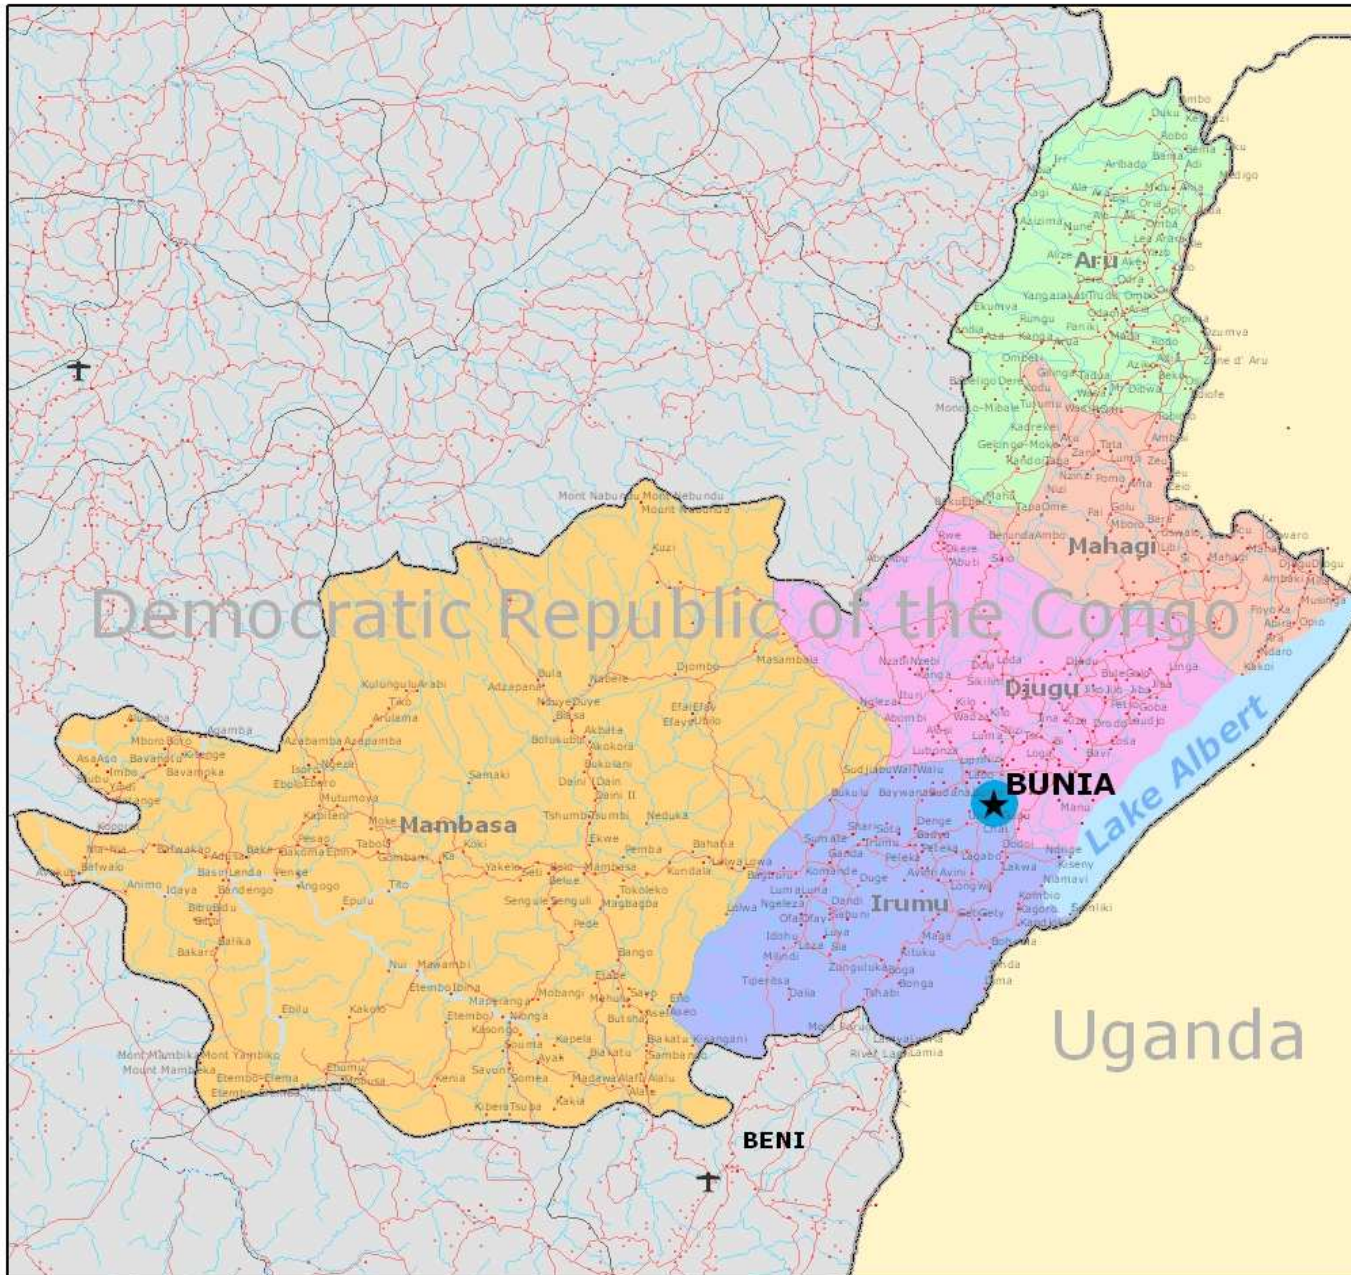

Ituru District, Democratic Republic of Congo (DRC)

Legend

- FPLC Headquarters

Ituri District

TERRITORY

- Aru
- Djugu
- Irumu
- Mahagi
- Mambasa
- Territories

Source:
Topographic layers - MONUC & GeoCommunity website