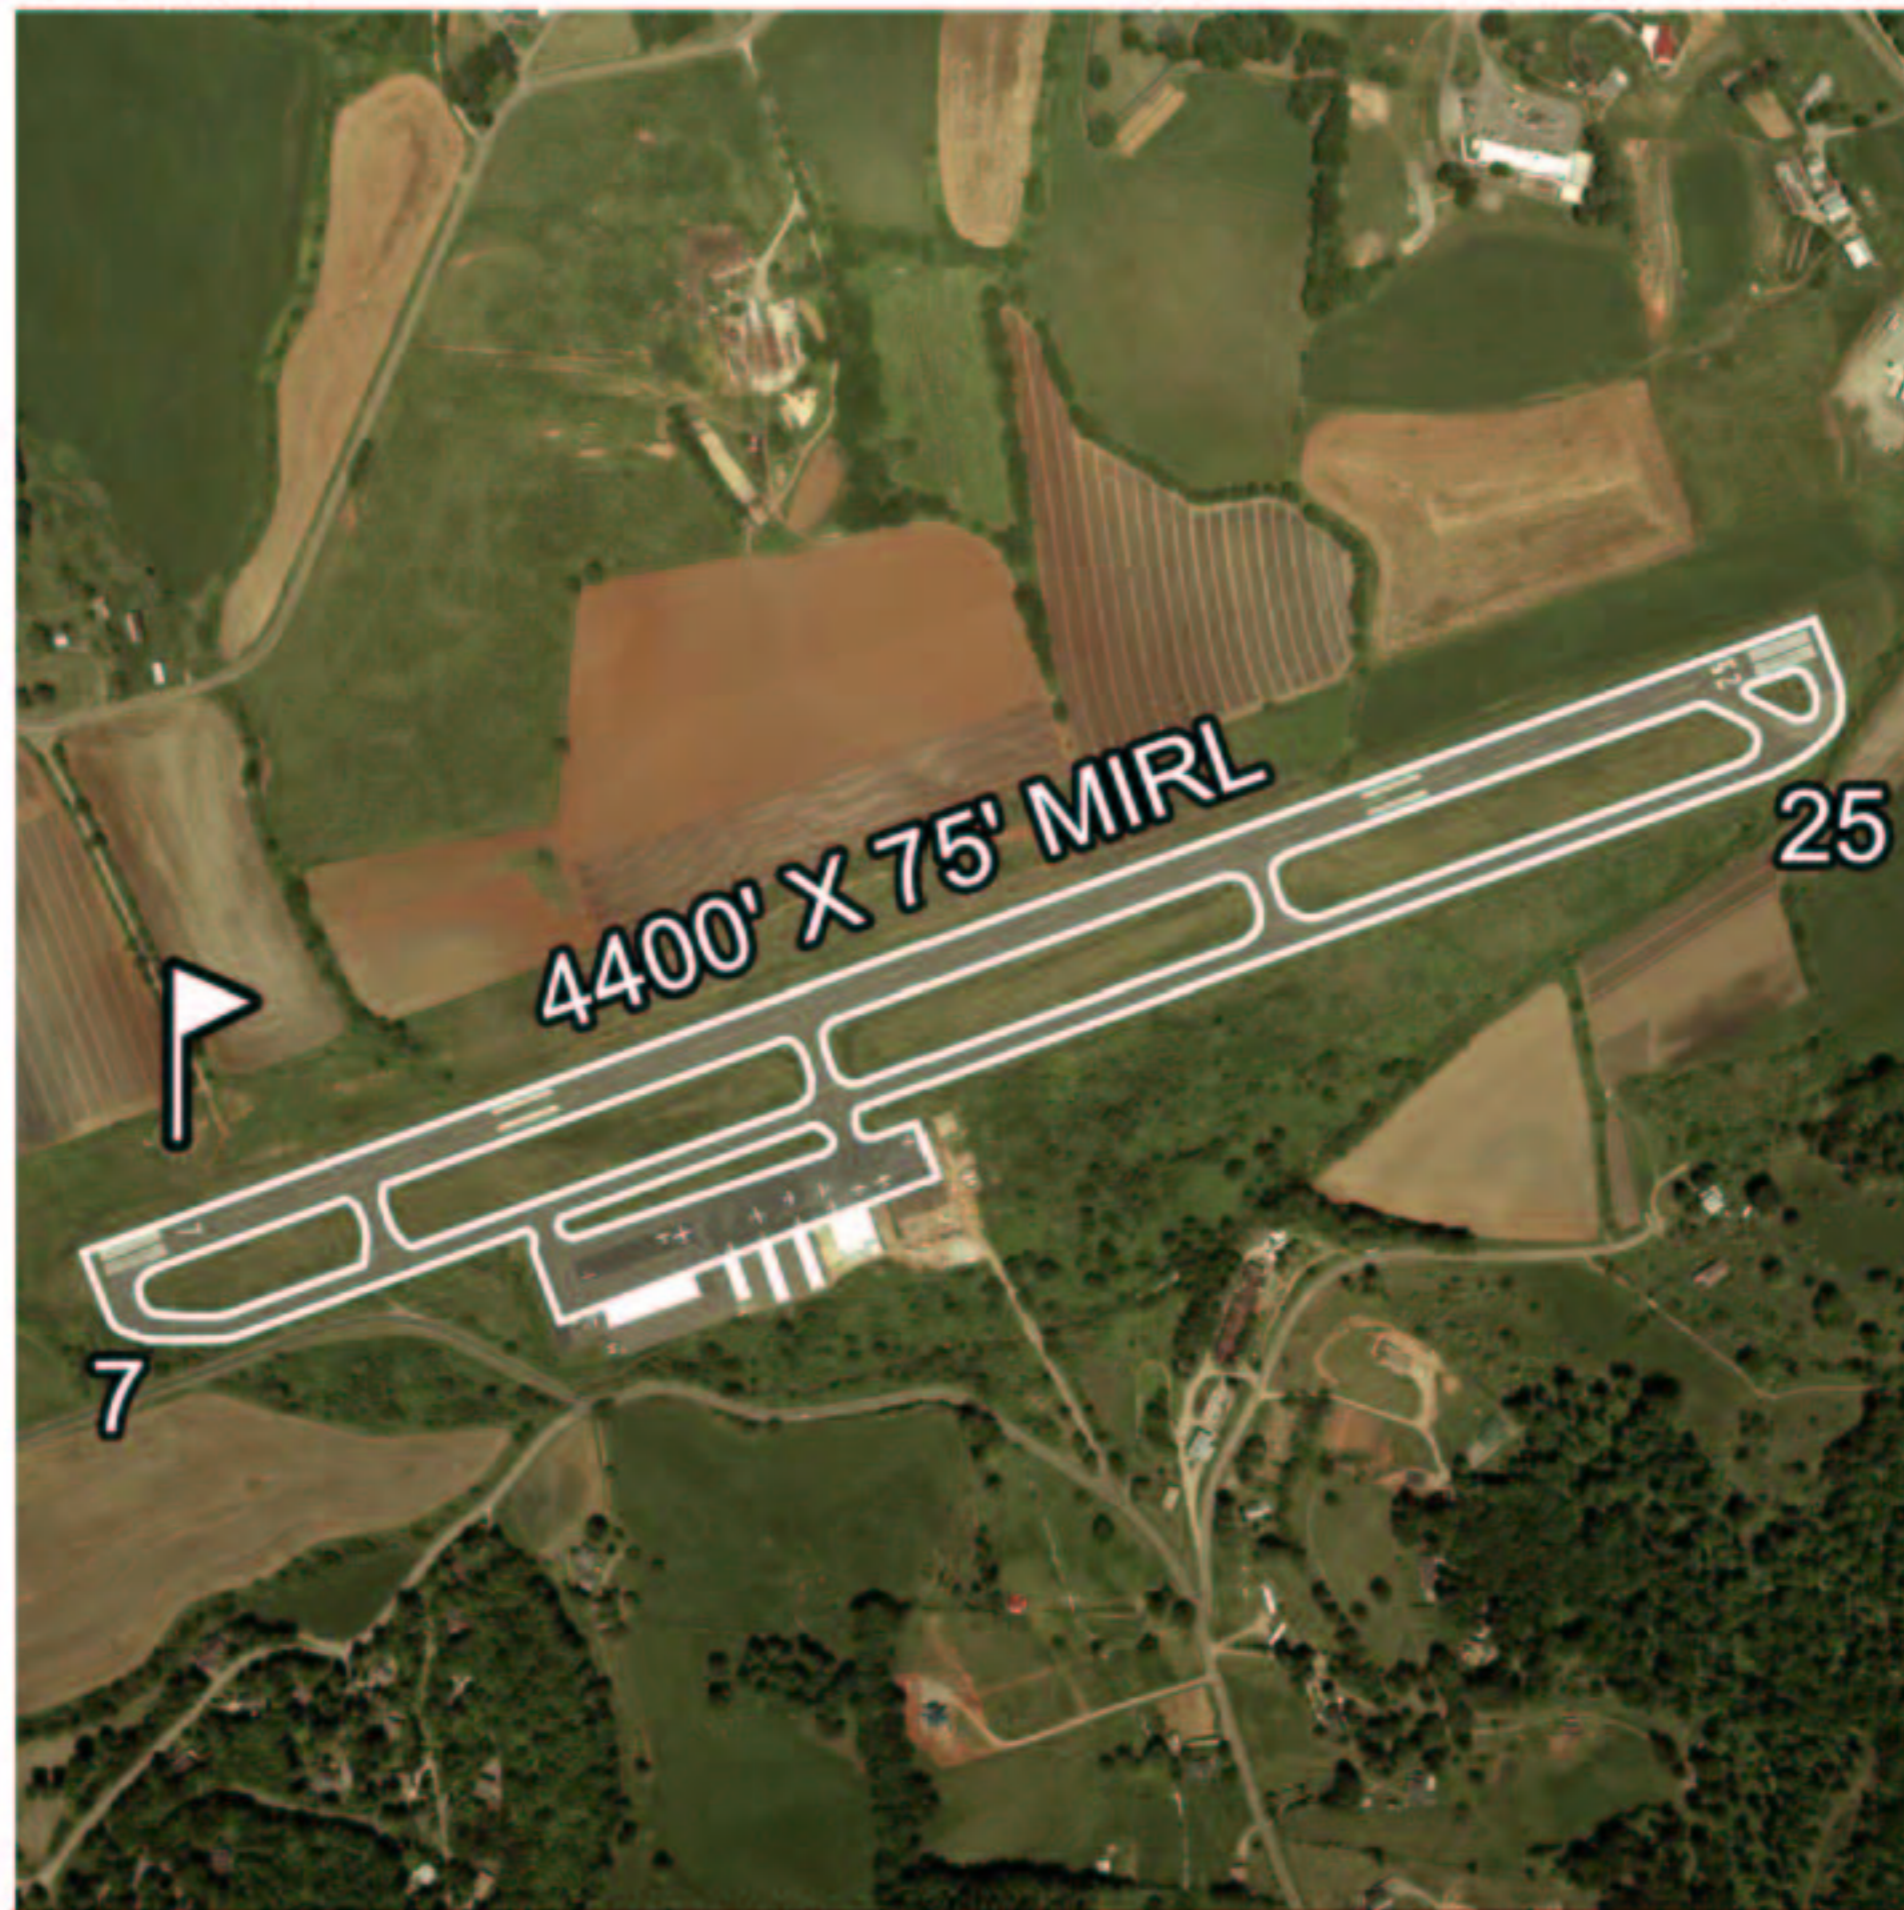

Macon County Airport - 1A5

Franklin

N35° 13.36' W83° 25.14'

Communications:	AWOS/ASOS: 118.225	ATIS:
Clearance :	Ground:	Tower:
CTAF: 123.05	PCL: 123.05	RCO:
Unicom: 123.05	App/Dep: Atlanta Ctr. 127.55	
FBO Telephone Numbers:		Services:
Franklin Aviation	(828) 524-5529	AVGAS, Jet A, Hours of Operation: 8 a.m. - Dusk, Tie-Downs, Maintenance
Fax	(828) 369-5889	
Nav aids:		Charts:
HRS VOR: 109.8 - 055° Radial at 29.6 NM		Sectional: Atlanta
		Low Alt Enroute: L-20
		Web Site
Elevation: 2,020' MSL		

Special Notices/Warnings: Rapidly Rising Terrain All Quadrants, Right Traffic Pattern for Rwy 25, Ultralight Activity, Arpt Beacon Located 3/4 Mile SE of arpt.