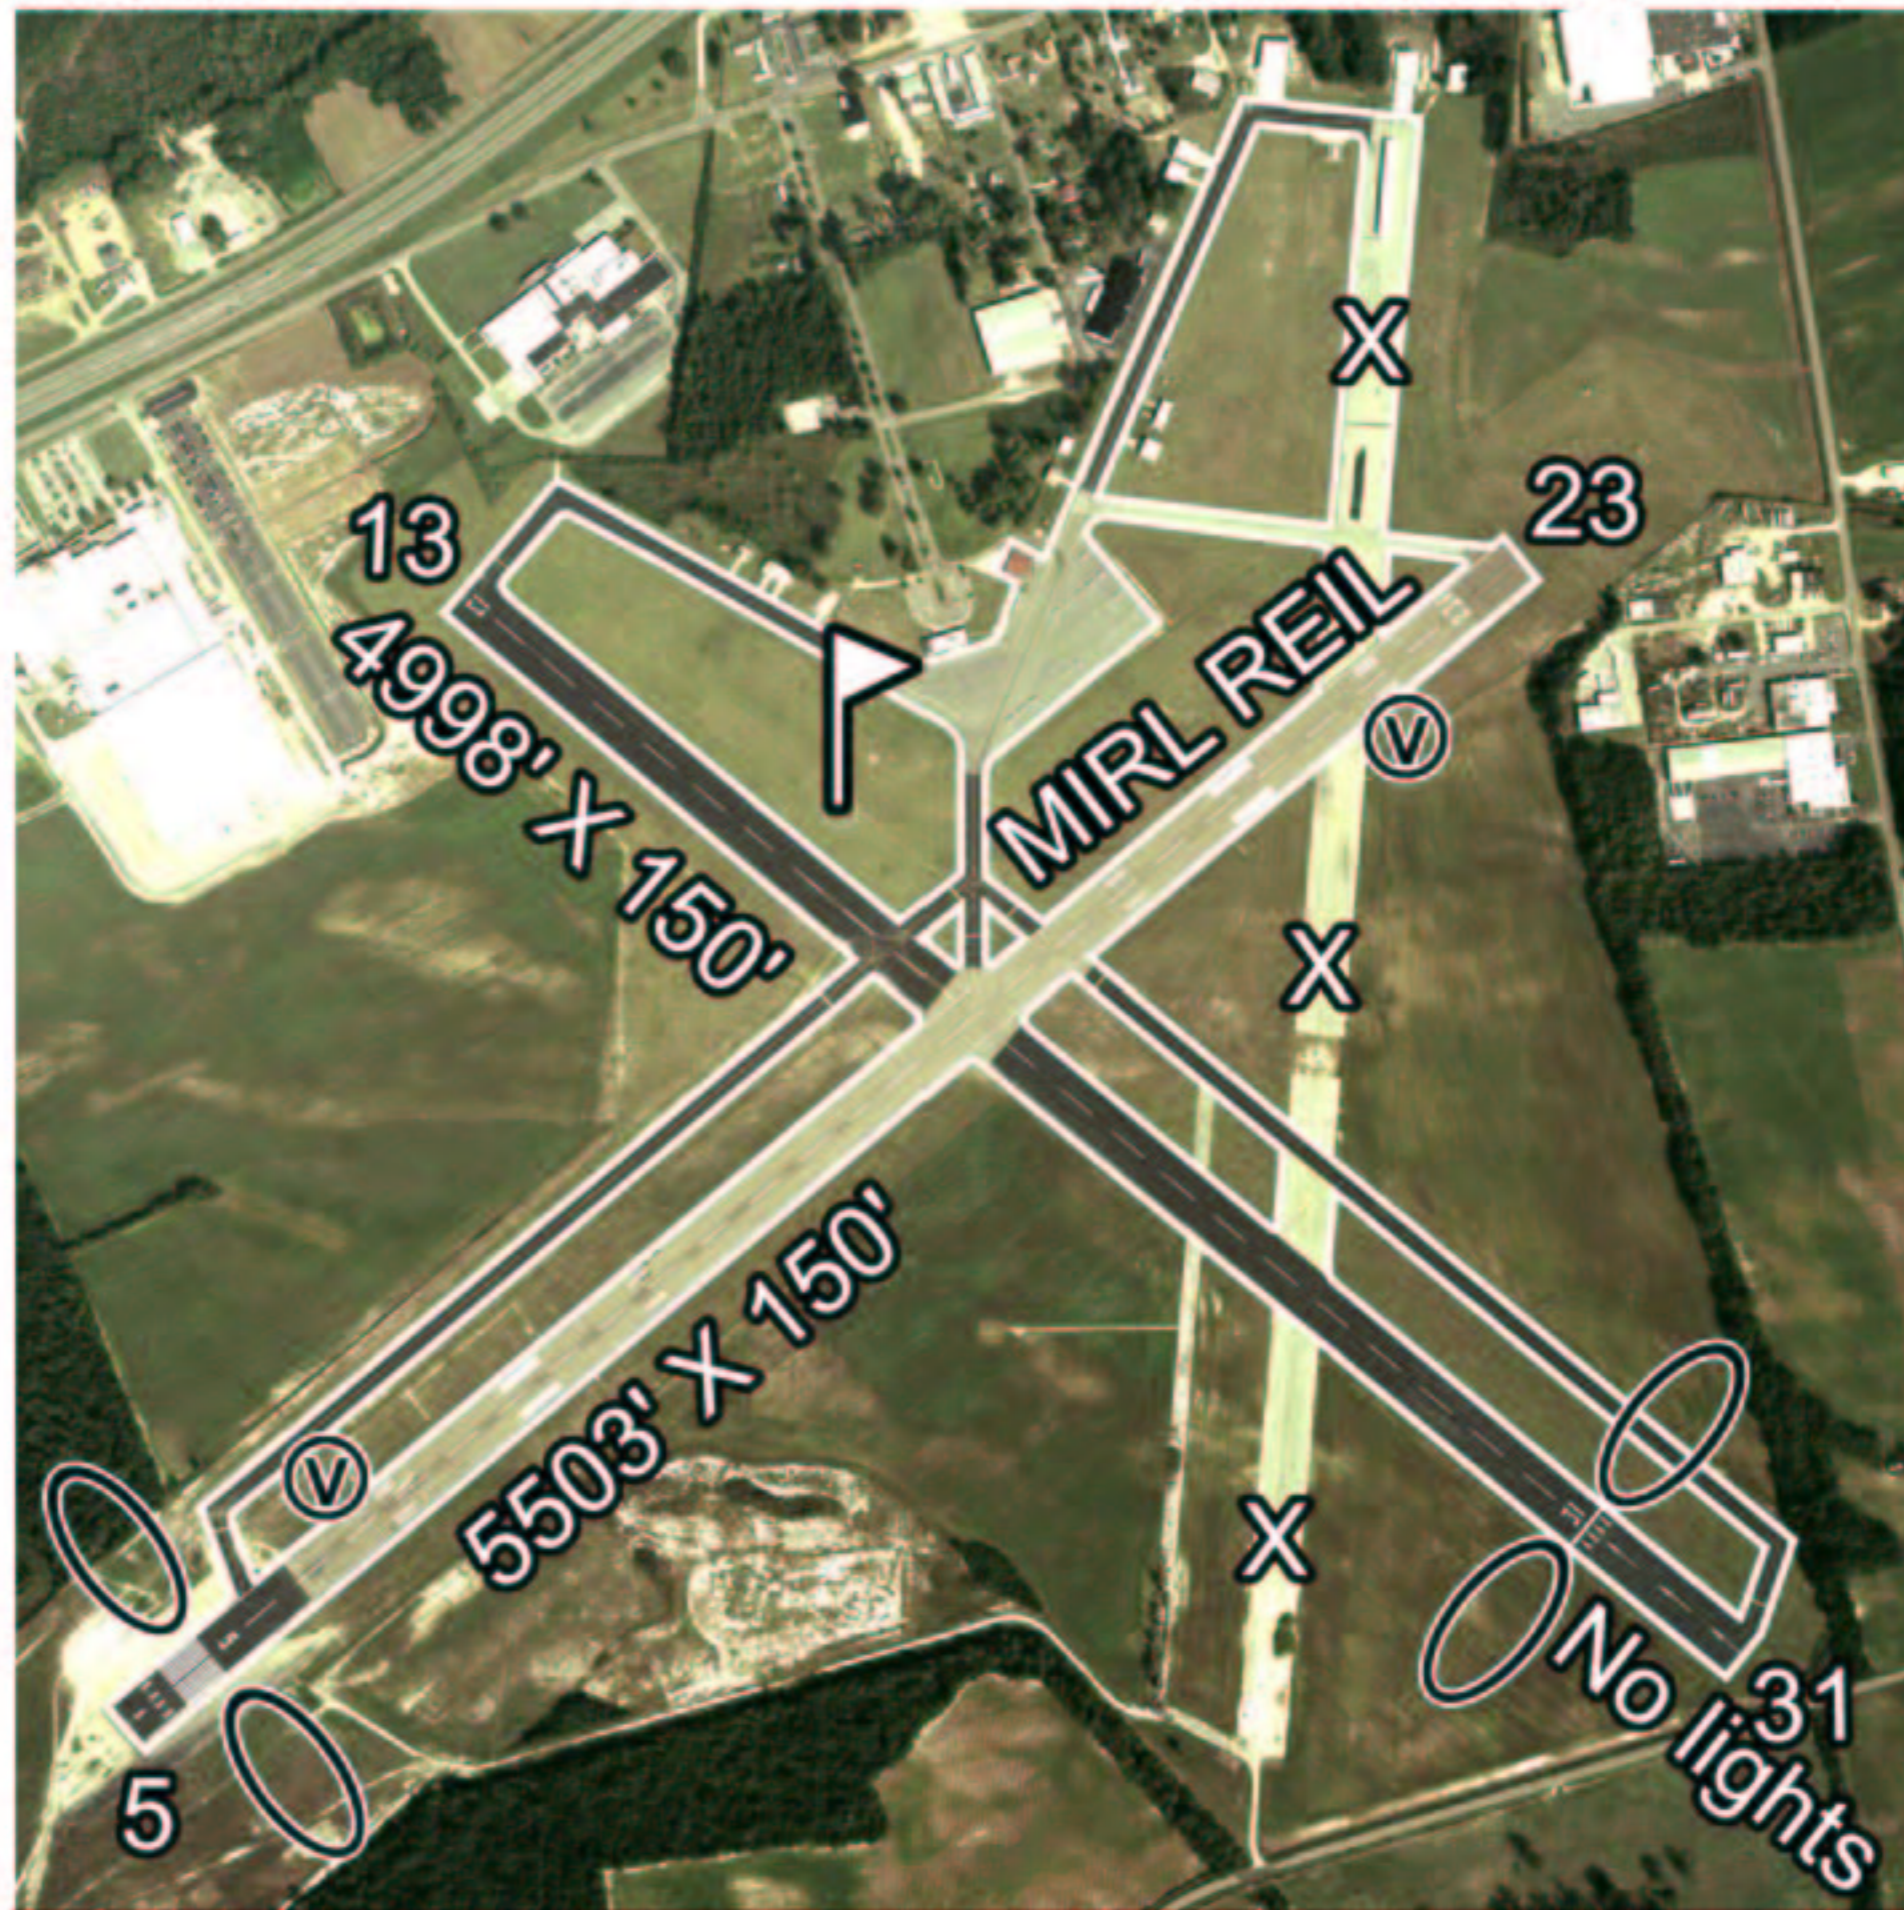

Lumberton Municipal Airport - LBT

Lumberton

N34° 36.60' W79° 03.57'

Communications:	AWOS/ASOS: 134.775	ATIS:
Clearance :	Ground:	Tower:
CTAF: 122.8	PCL: 122.8	RCO:
Unicom: 122.8	App/Dep: Fayetteville Approach 133.0	
FBO Telephone Numbers:		Services:
Airport Number	(910) 739-6480	AVGAS, Jet A, Hours of Operation: 8 a.m. - 6 p.m., Tie-Downs, Rental Cars, Maintenance
Lumberton Aviation	(910) 738-7720	
Arouna's Aircraft Service	(910) 739-9241	
Nav aids:		Charts:
LBT VOR: 110.0 - On Field		Sectional: Charlotte
RSY NDB: 359-On Field		Low Alt Enroute: L-20
Approaches: ILS, VOR, NDB, GPS		Web Site
Elevation: 126' MSL		

Special Notices/Warnings: For After Hours Fuel Call (910) 618-9958 or (910) 739-8639, Rental Cars by Appt, Deer and Bird Activity, Rwy 31 dsplcd 590'.