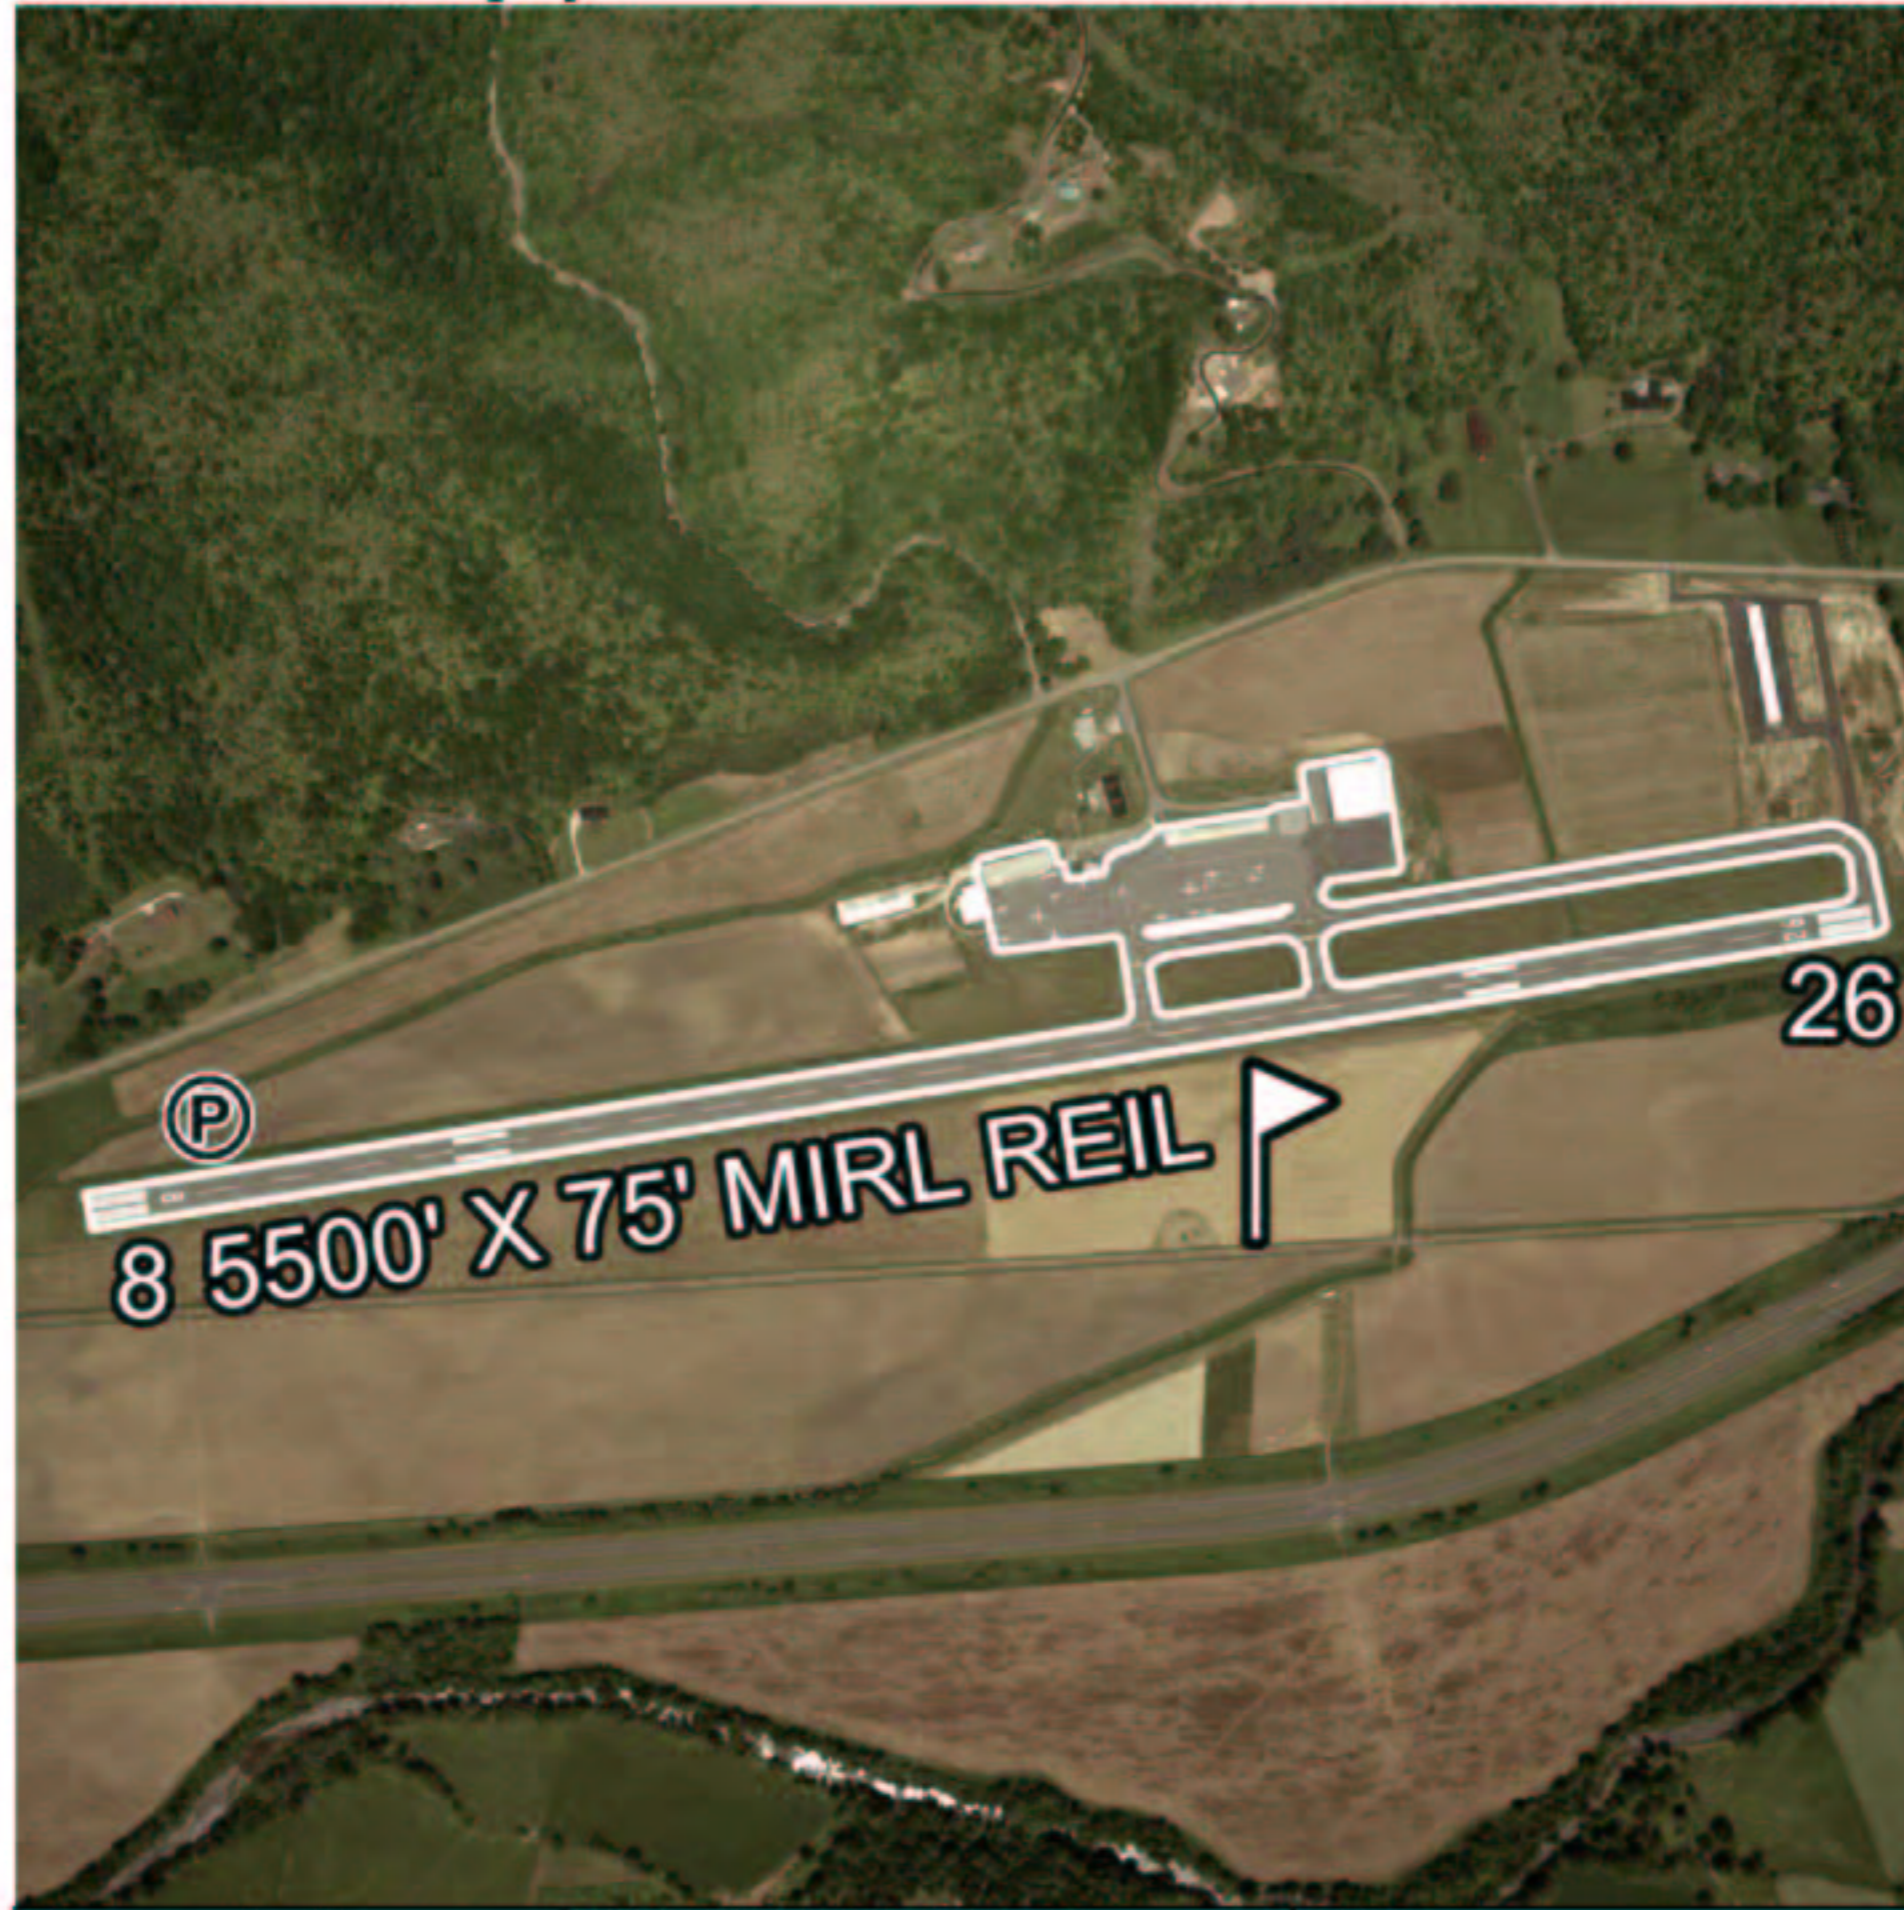

Andrews-Murphy Airport - RHP

Andrews-Murphy

N35° 11.67' W83° 51.89'

Communications:	AWOS/ASOS: 119.675	ATIS:
Clearance :	Ground:	Tower:
CTAF: 122.8	PCL: 122.8	RCO:
Unicom: 122.8	App/Dep: Atlanta Center 134.8	
FBO Telephone Numbers:		Services:
Smoky Mt. Aero	(828) 321-5114	AVGAS, Jet A, Hours of Operation: Dawn to Dusk, Tie-Downs, Rental Cars, Maintenance
Nav aids:		Charts:
HRS VOR: 109.8 - 009° Radial at 15.3 NM		Sectional: Atlanta
Approaches: RNAV (GPS)		Low Alt Enroute: L-20
		Web Site
Elevation: 1,700' MSL		

Special Notices/Warnings: Twy Unlighted, Rising Terrain, Rwy 08 Right traffic only.