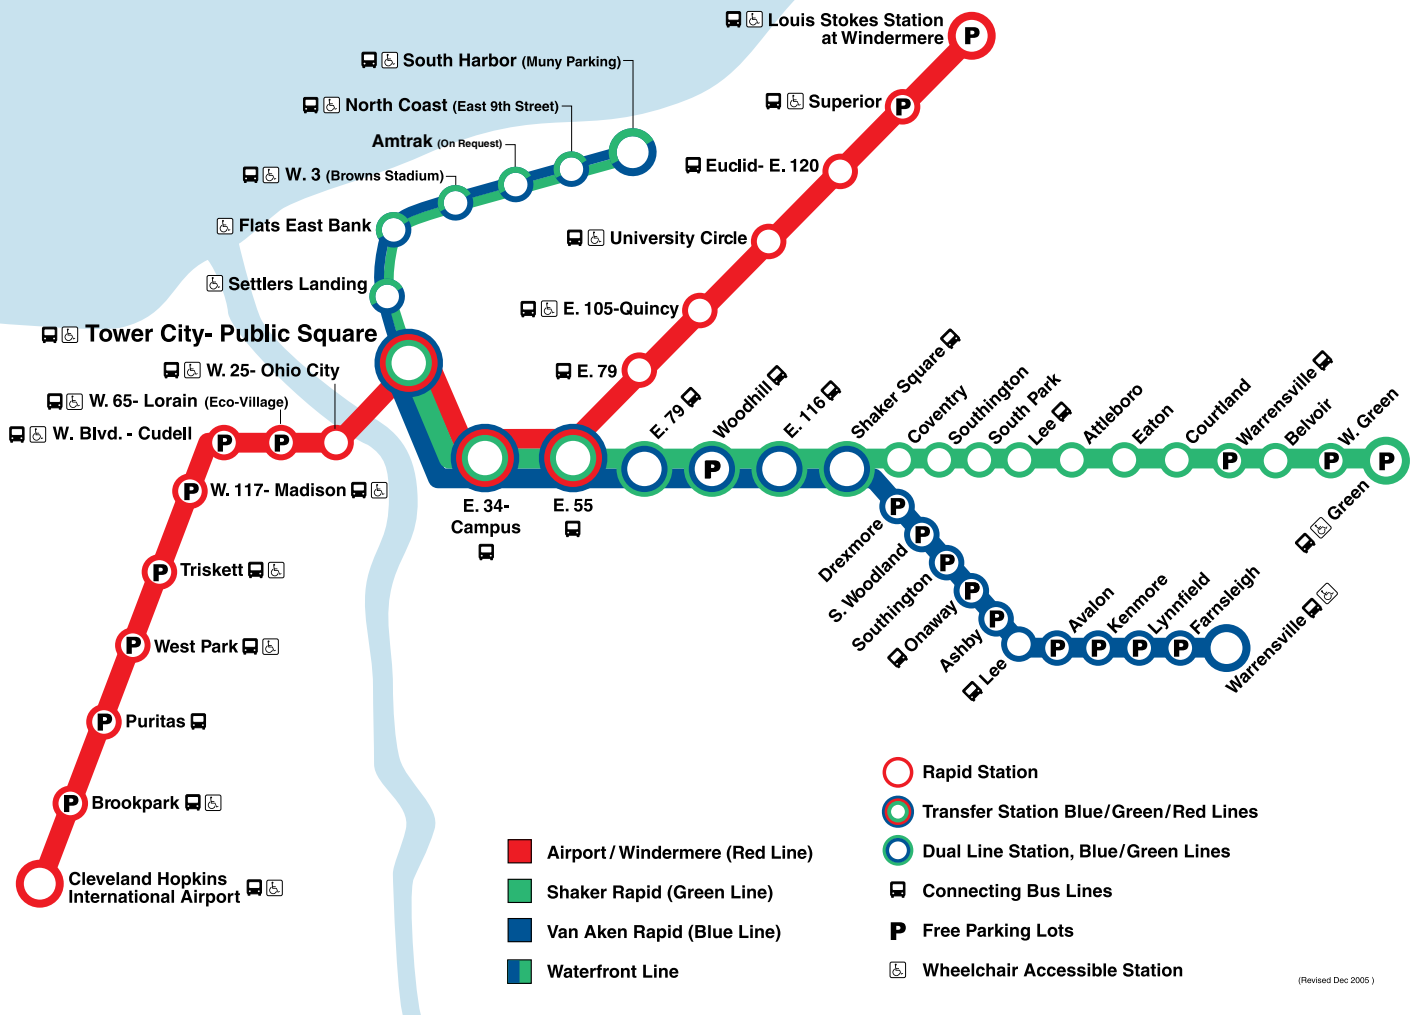

# RTA RAPID TRANSIT SYSTEM

Lake Erie

(Revised Dec 2005)