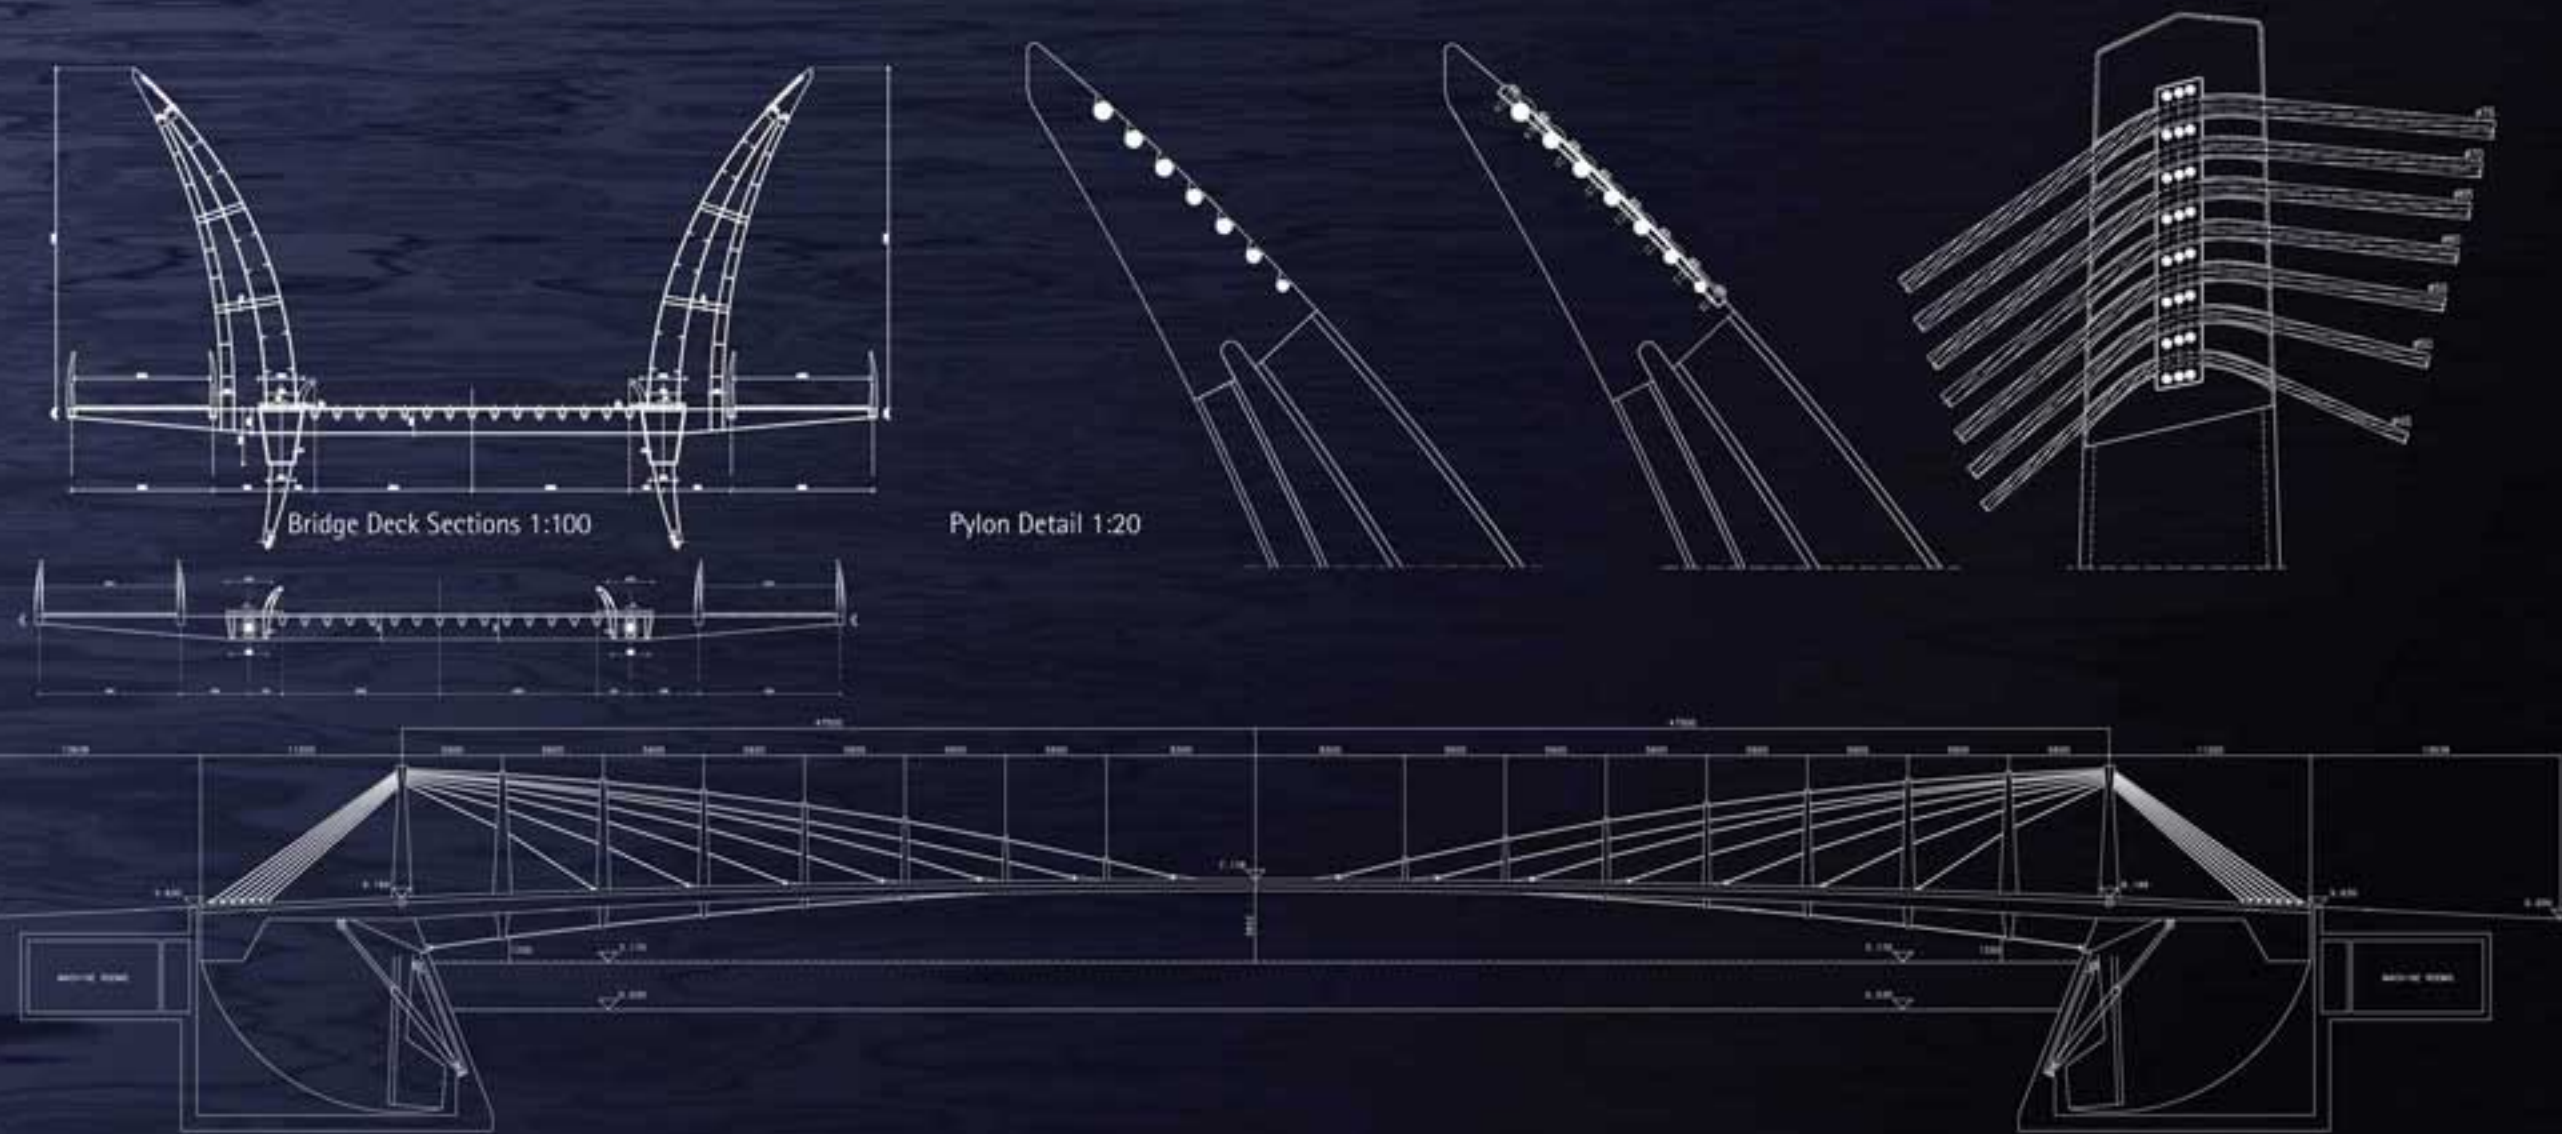

Te Wero Bridge Viewed from the Inner Viaduct Harbour Water Space looking Northwards

Te Wero Bridge Opening Dimensions 1:250

Te Wero Bridge Key Dimensions 1:250

# Te Wero Bridge

CT 106

Te Wero Bridge Opening from the Inner Viaduct Harbour Water Space looking Northwards

Te Wero Bridge Viewed from the Outer Viaduct Harbour Water Space looking West Southwest

Context Plan

Te Wero Bridge Deck Sails