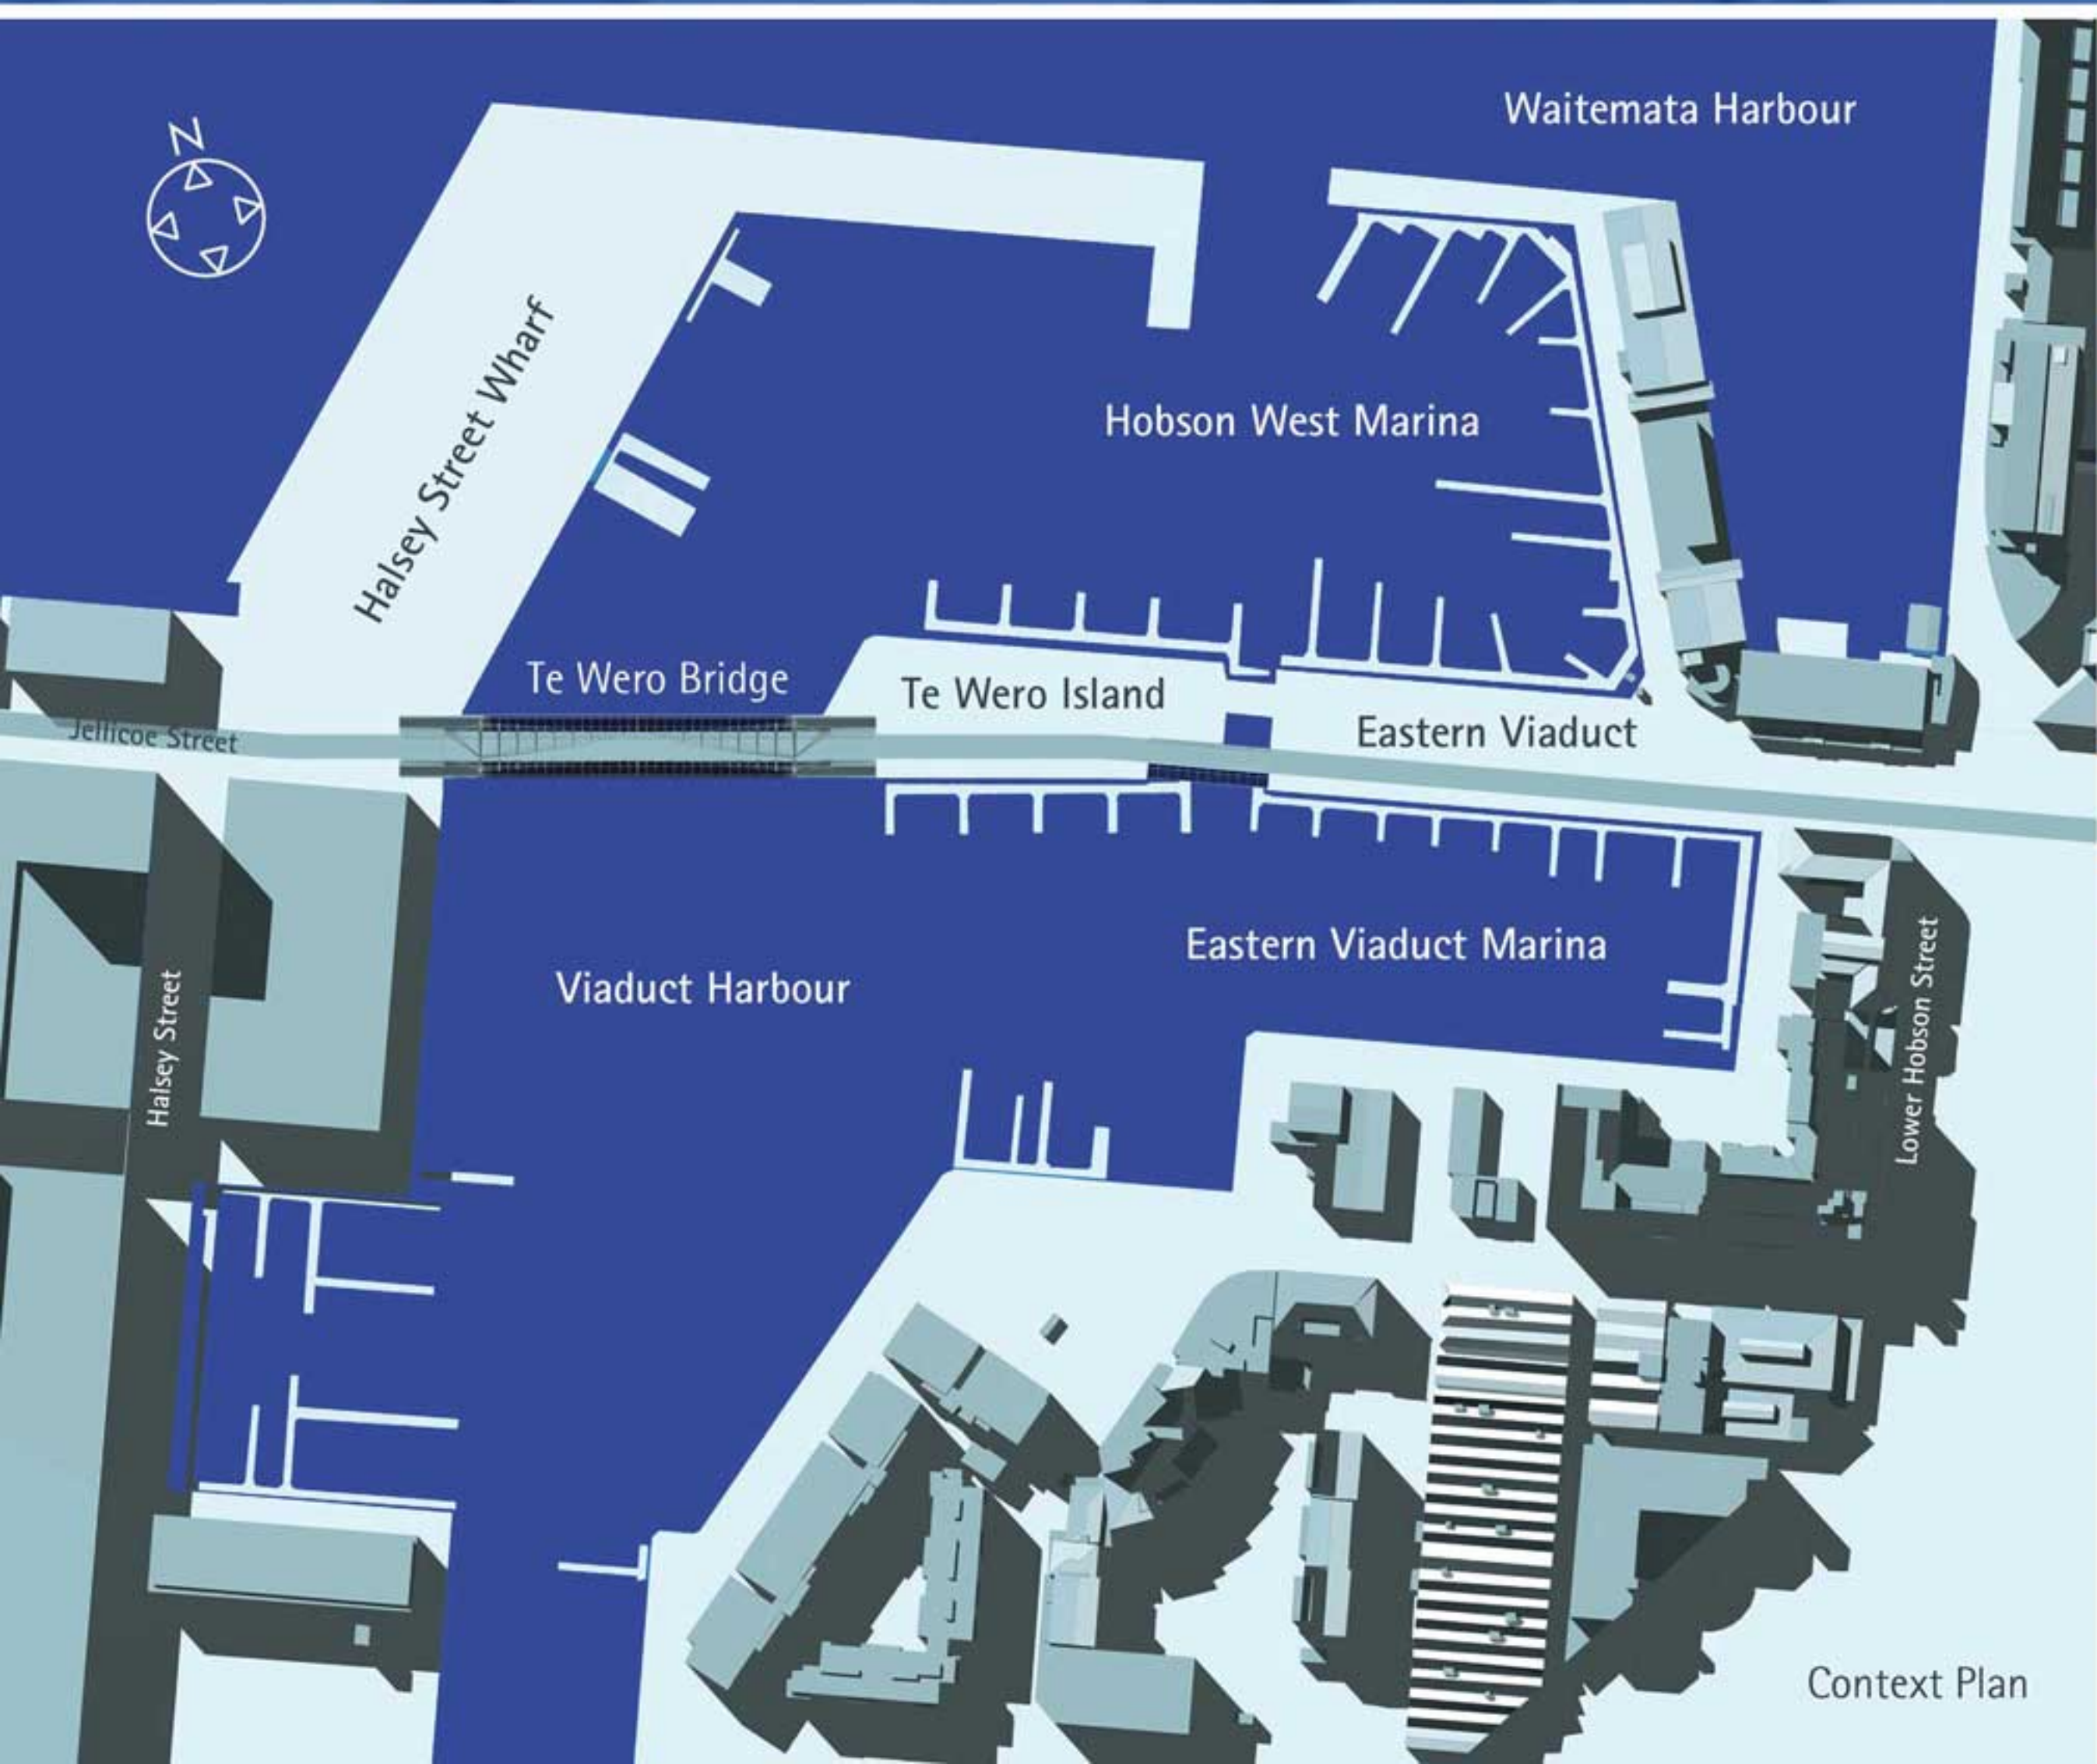

Te Wero Bridge Viewed from the Inner Viaduct Harbour Water Space looking Northwards

Te Wero Bridge Opening Dimensions 1:250

Te Wero Bridge Key Dimensions 1:250

# Te Wero Bridge

CT 106

Te Wero Bridge Opening from the Inner Viaduct Harbour Water Space looking Northwards

Te Wero Bridge Viewed from the Outer Viaduct Harbour Water Space looking West Southwest

Context Plan

Te Wero Bridge Deck Sails