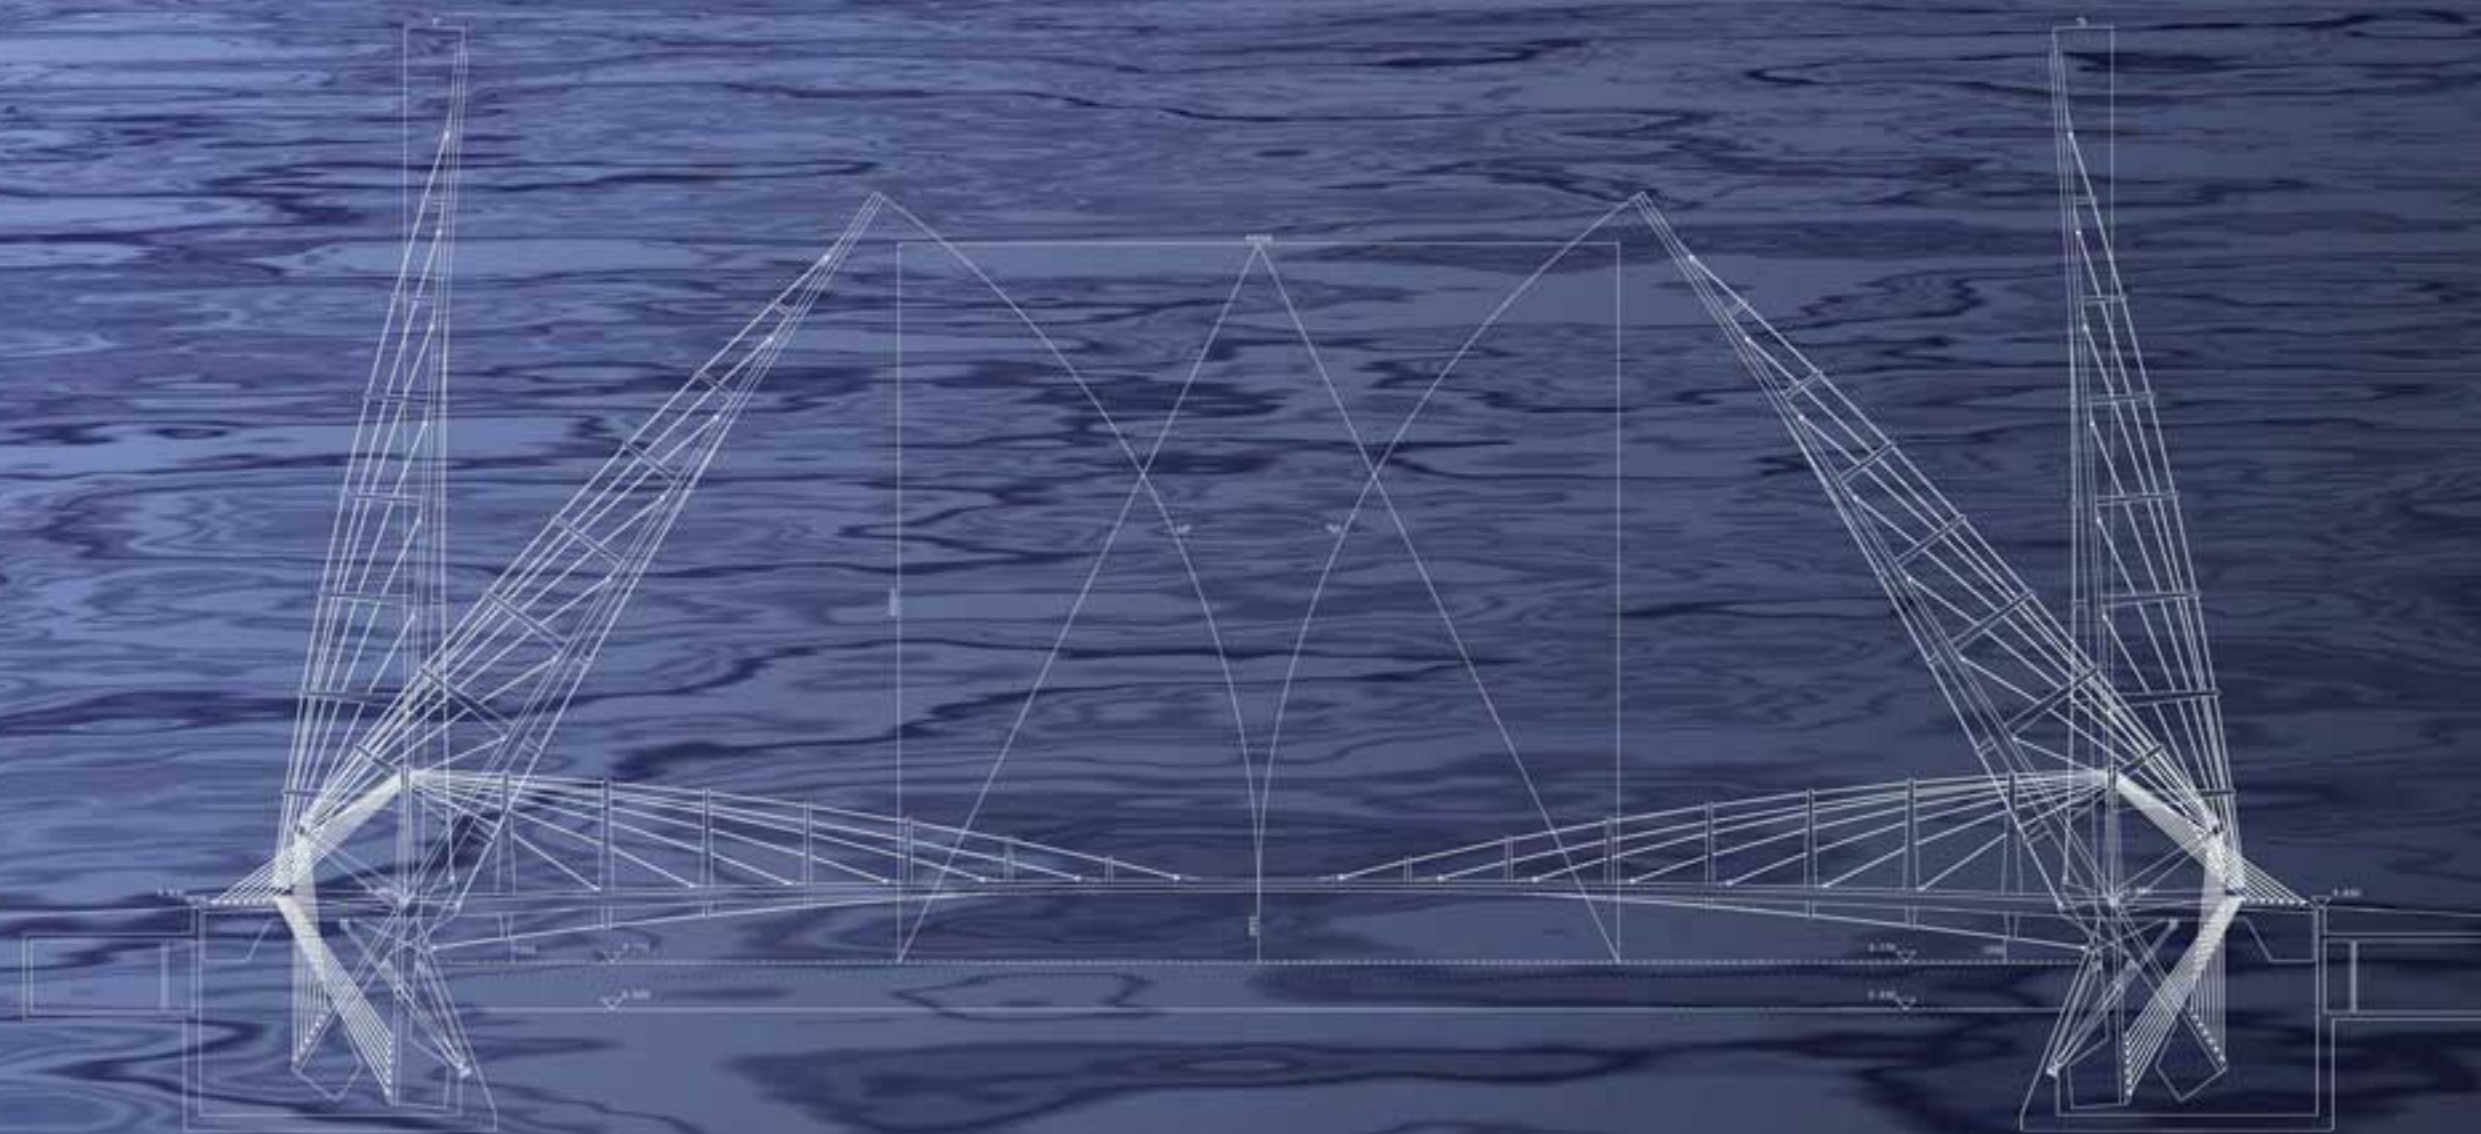

Te Wero Bridge Viewed from the Inner Viaduct Harbour Water Space looking Northwards

Te Wero Bridge Opening Dimensions 1:250

Te Wero Bridge Key Dimensions 1:250

# Te Wero Bridge

CT 106

Te Wero Bridge Opening from the Inner Viaduct Harbour Water Space looking Northwards

Te Wero Bridge Viewed from the Outer Viaduct Harbour Water Space looking West Southwest

Context Plan

Te Wero Bridge Deck Sails