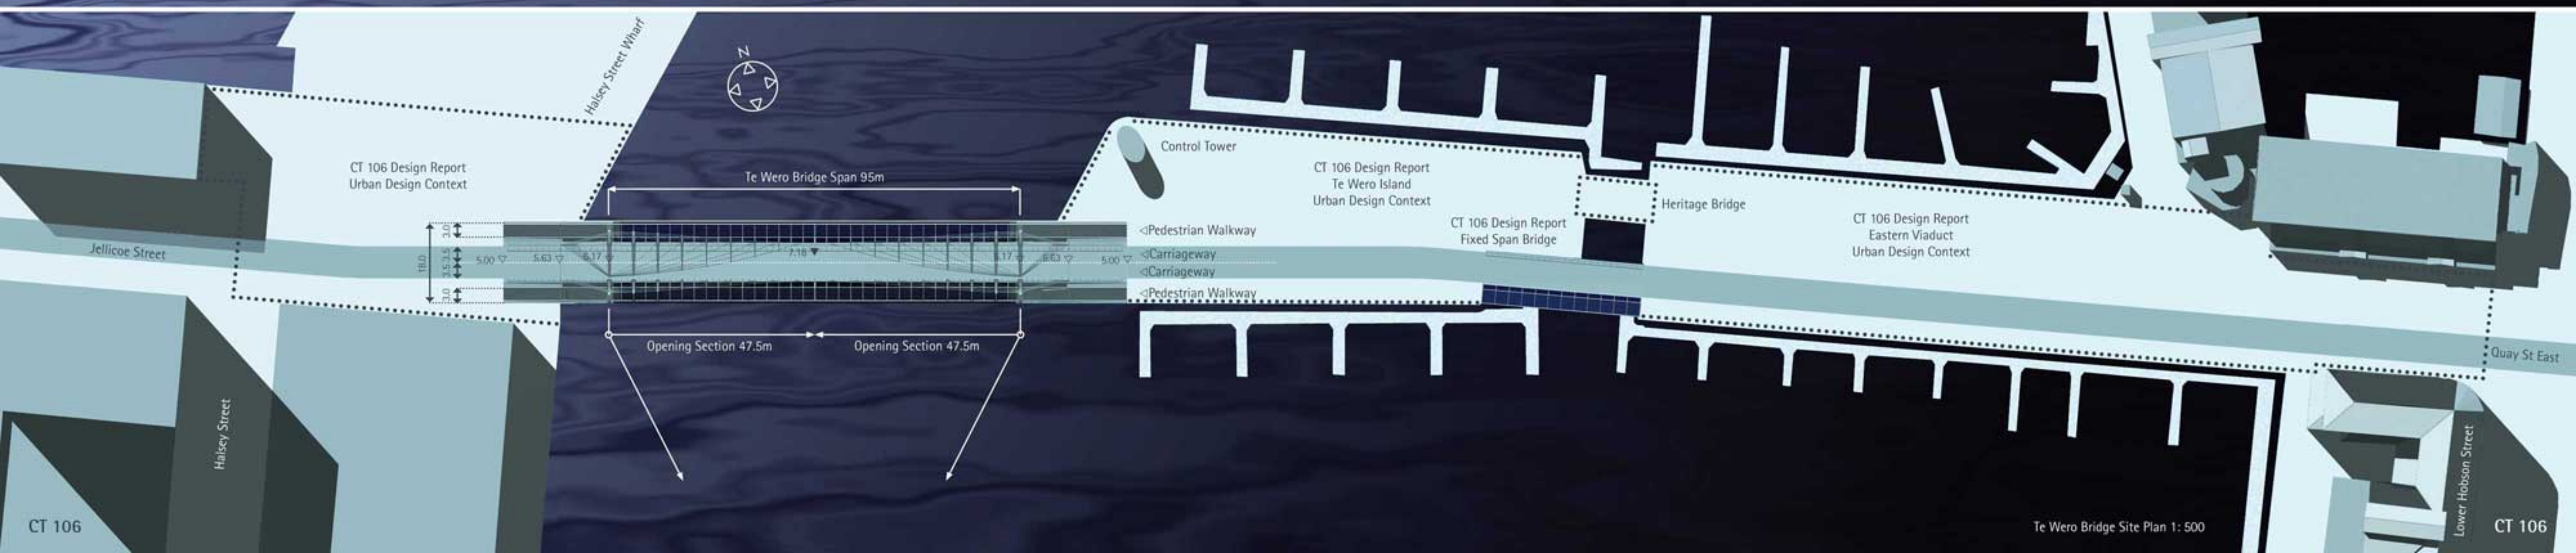

Te Wero Bridge Viewed from the Inner Viaduct Harbour Water Space looking Northwards

Te Wero Bridge Opening Dimensions 1:250

Te Wero Bridge Key Dimensions 1:250

# Te Wero Bridge

CT 106

Te Wero Bridge Opening from the Inner Viaduct Harbour Water Space looking Northwards

Te Wero Bridge Viewed from the Outer Viaduct Harbour Water Space looking West Southwest

Context Plan

Te Wero Bridge Deck Sails