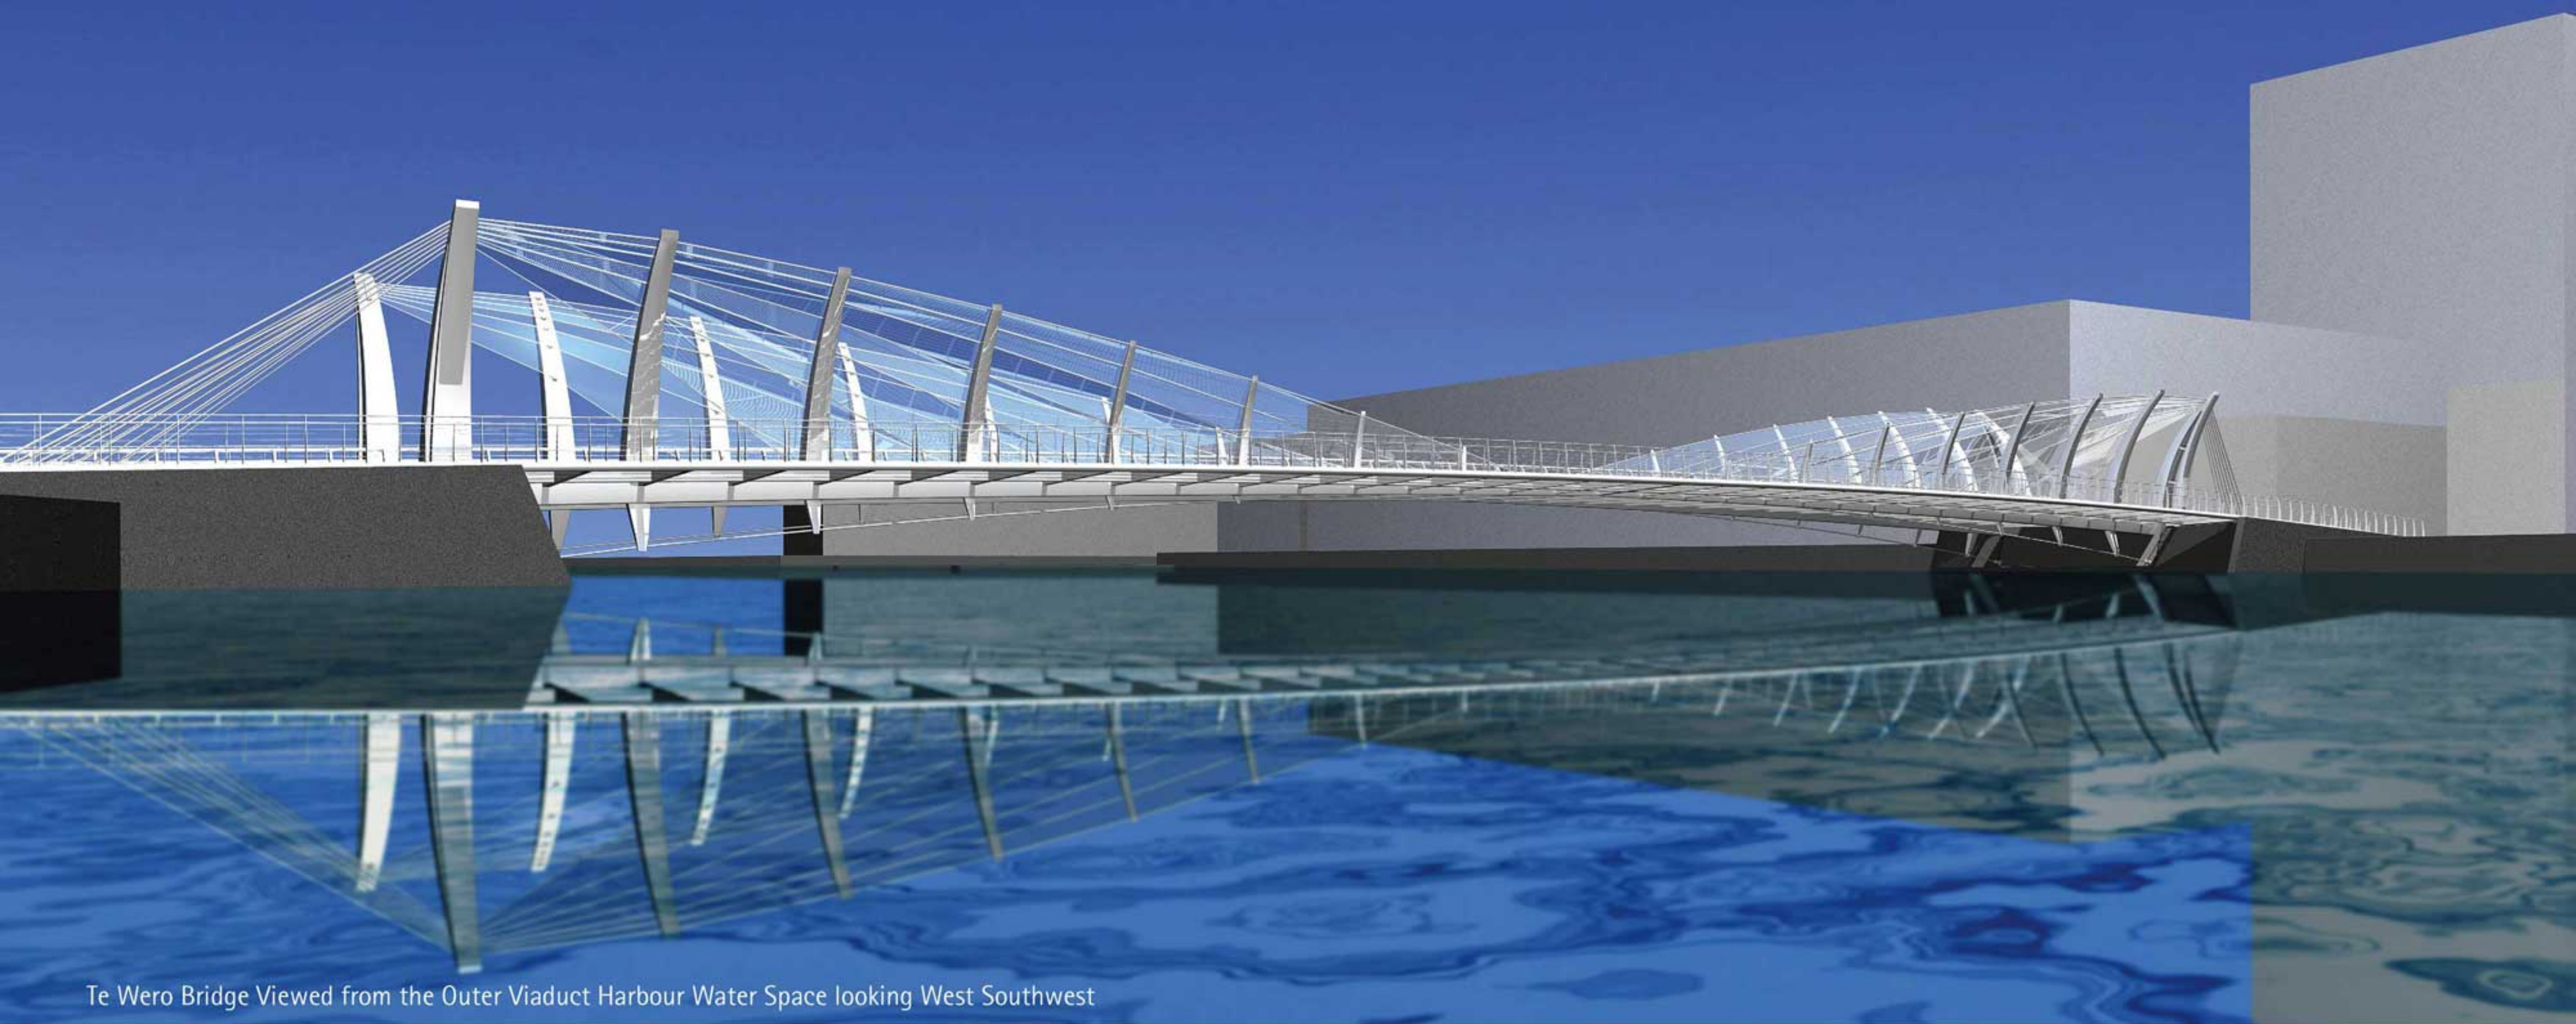

Te Wero Bridge Viewed from the Inner Viaduct Harbour Water Space looking Northwards

Te Wero Bridge Opening Dimensions 1:250

Te Wero Bridge Key Dimensions 1:250

# Te Wero Bridge

CT 106

Te Wero Bridge Opening from the Inner Viaduct Harbour Water Space looking Northwards

Te Wero Bridge Viewed from the Outer Viaduct Harbour Water Space looking West Southwest

Context Plan

Te Wero Bridge Deck Sails