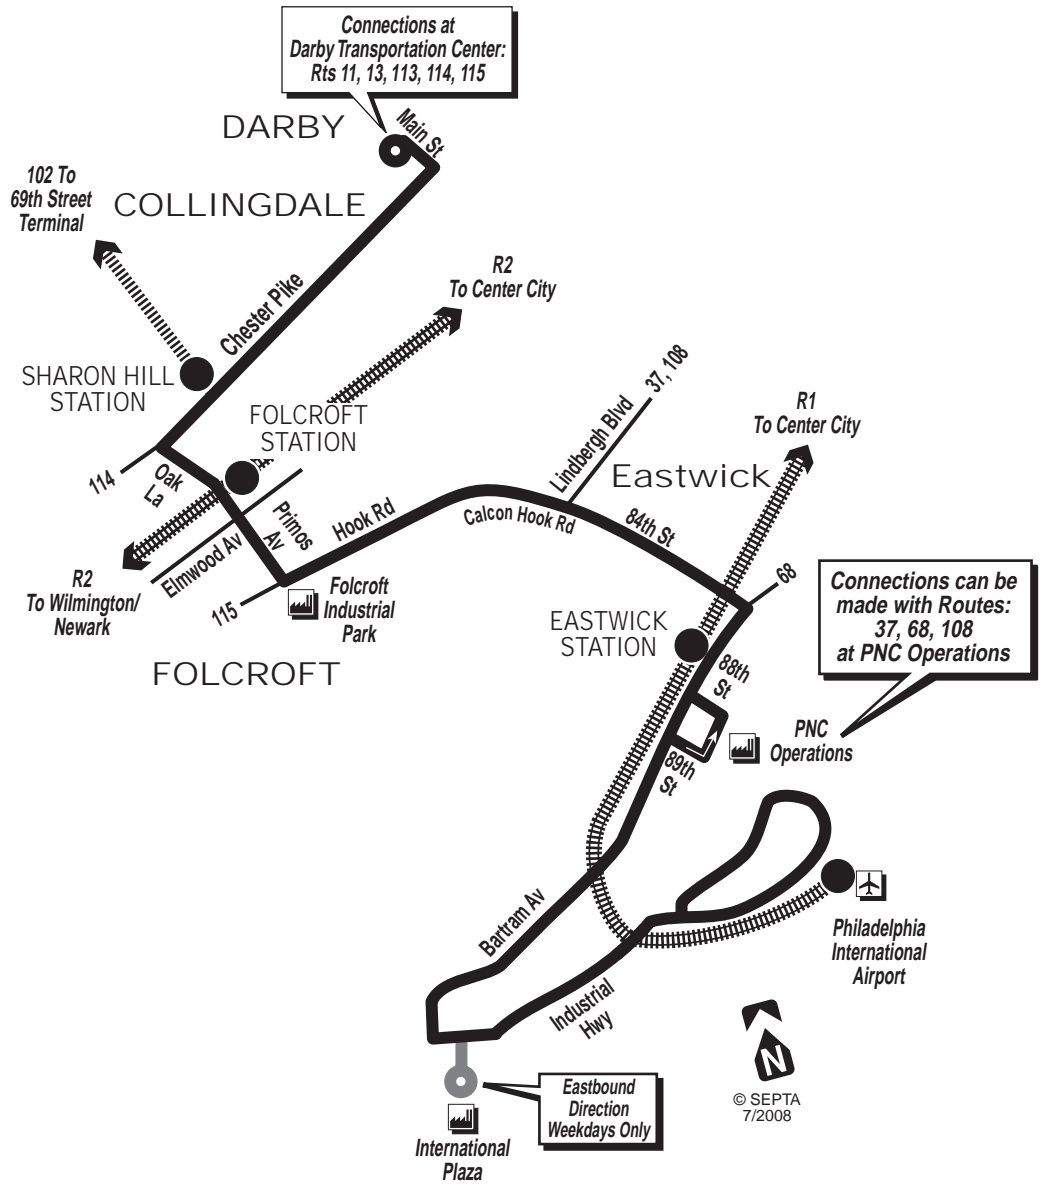

TERMINAL A WEST

Air France
British Airways
Lufthansa
US Airways International

TERMINAL A EAST

Air Jamaica
American Airlines
American Eagle
Delta Airlines
Delta Connection
Frontier Airlines
Midwest Airlines
USA 3000 and Charters

TERMINAL B/C

US Airways
America West Airlines

The Airport Marriott Hotel

TERMINAL D

Air Canada
AirTran Airways
Continental Airlines
Continental Express

United Airlines
United Express

TERMINAL E

Northwest Airlines
Southwest Airlines

TERMINAL F

US Airways Express