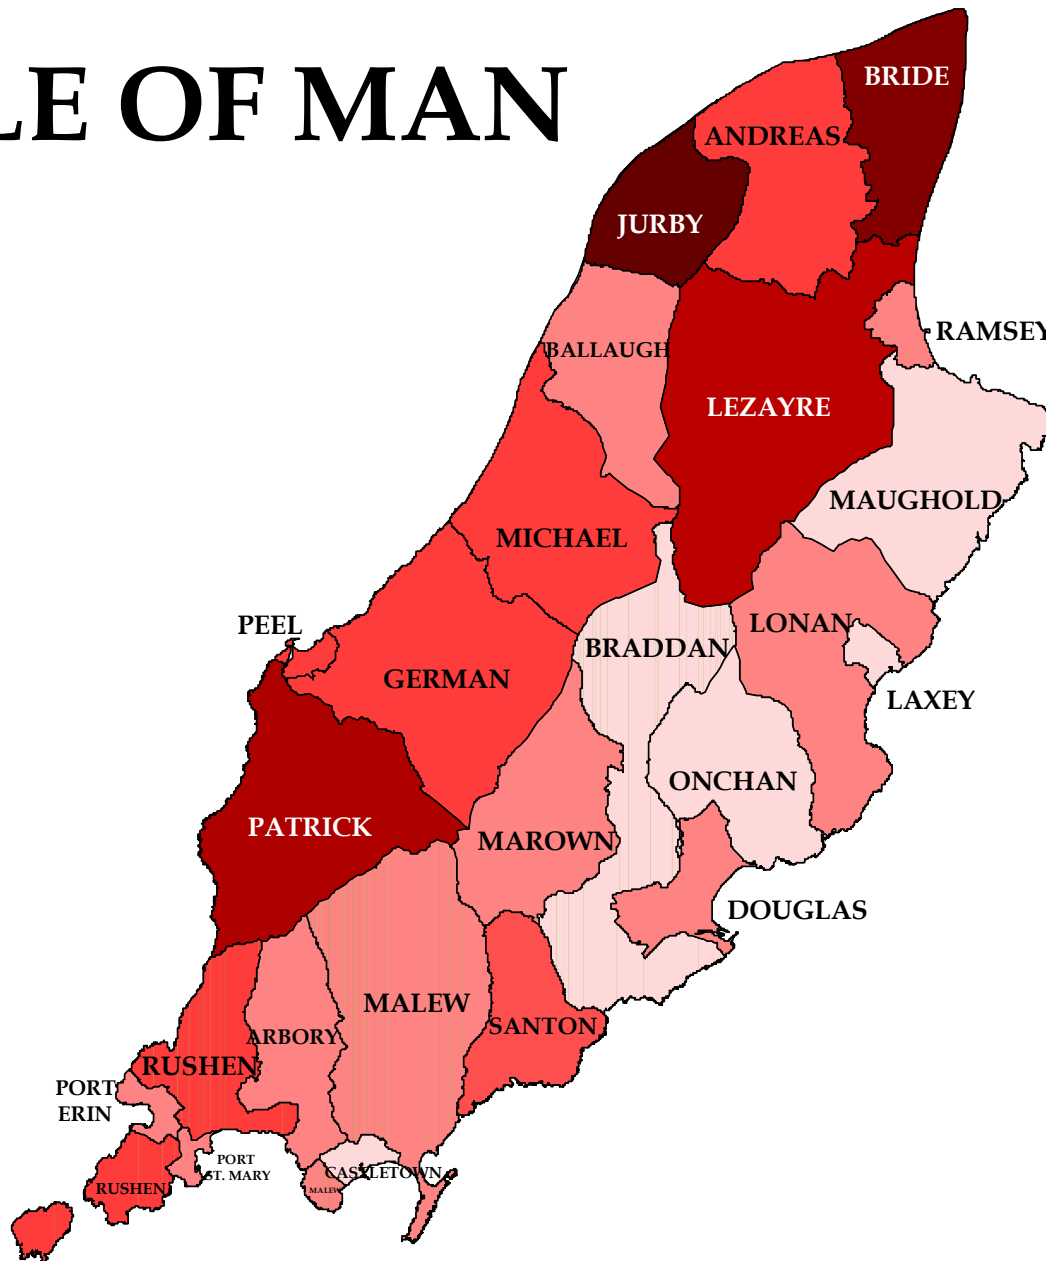

ISLE OF MAN

PERCENTAGE OF RESIDENT POPULATION WITH KNOWLEDGE OF MANX GAELIC