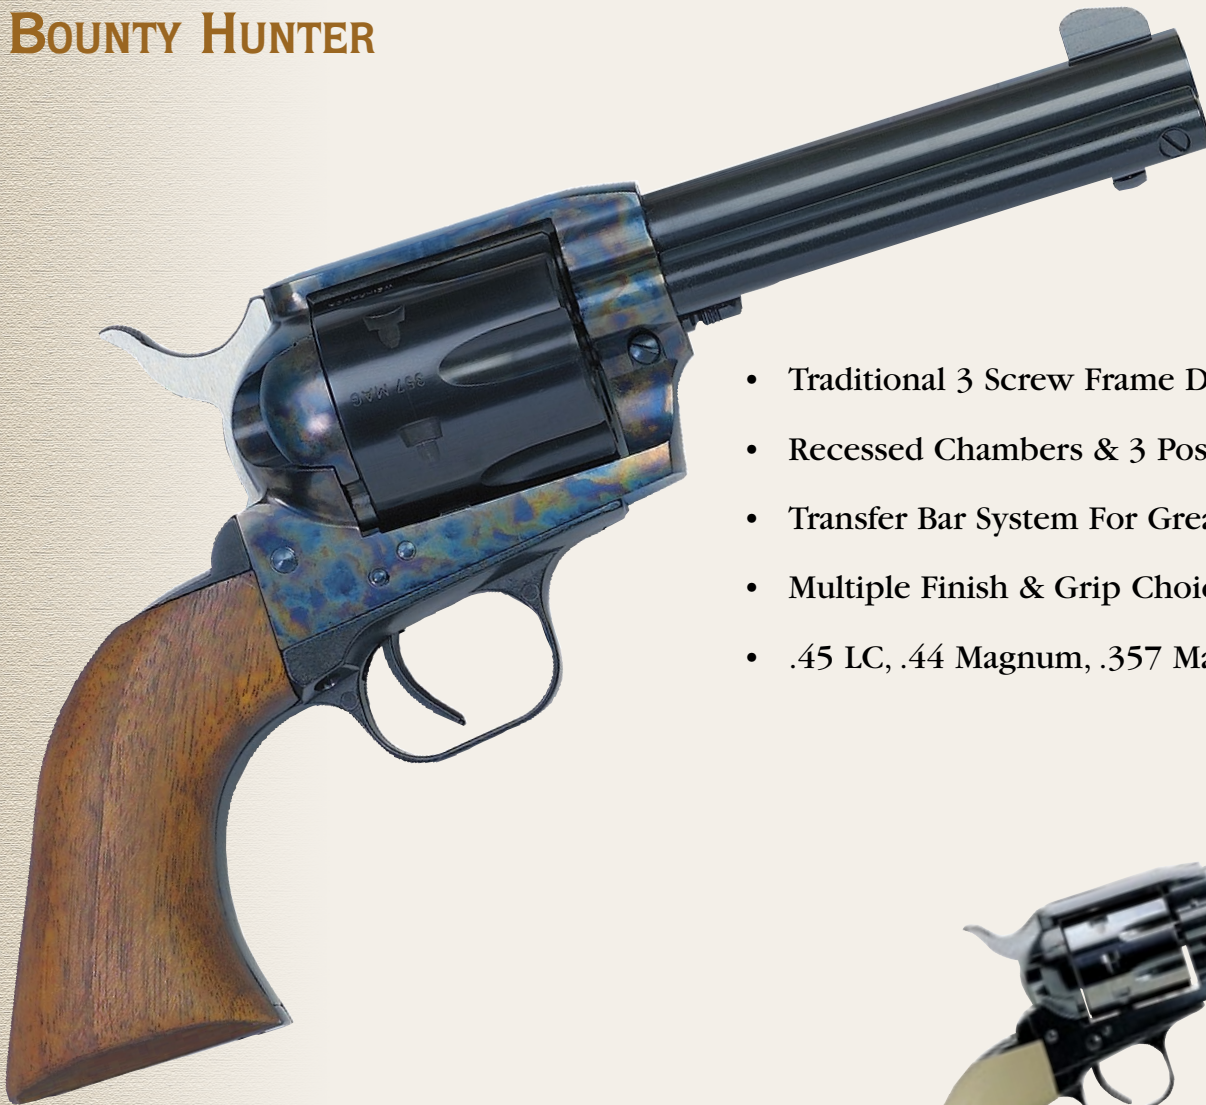

Blue with Optional Ivory Grips

BOUNTY HUNTER

- Traditional 3 Screw Frame Design
- Recessed Chambers & 3 Position Action
- Transfer Bar System For Greater Safety
- Multiple Finish & Grip Choices
- .45 LC, .44 Magnum, .357 Magnum & .22LR/.22WMR