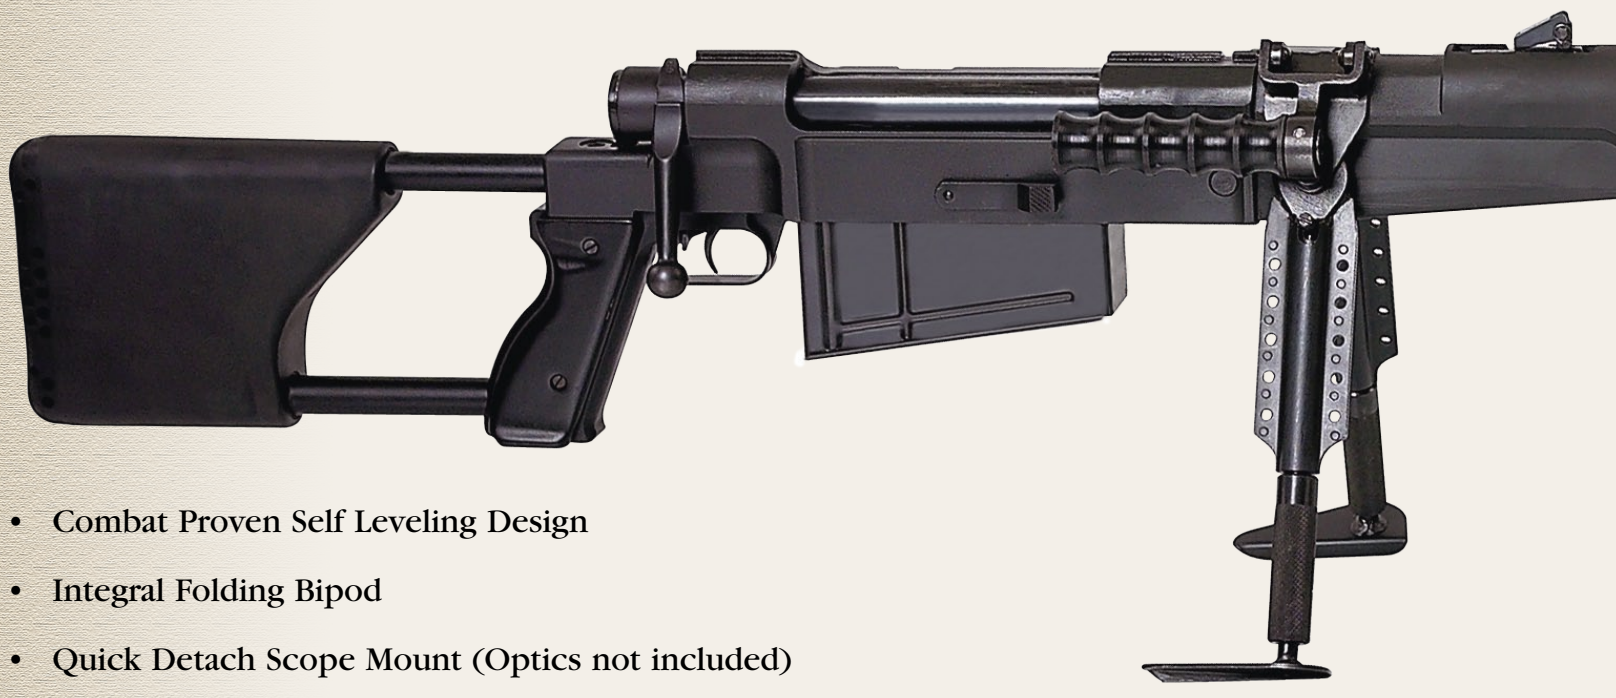

ZASTAVA M-93 "BLACK ARROW" RIFLE

- Combat Proven Self Leveling Design
- Integral Folding Bipod
- Quick Detach Scope Mount (Optics not included)
- 5 Round Box Magazine