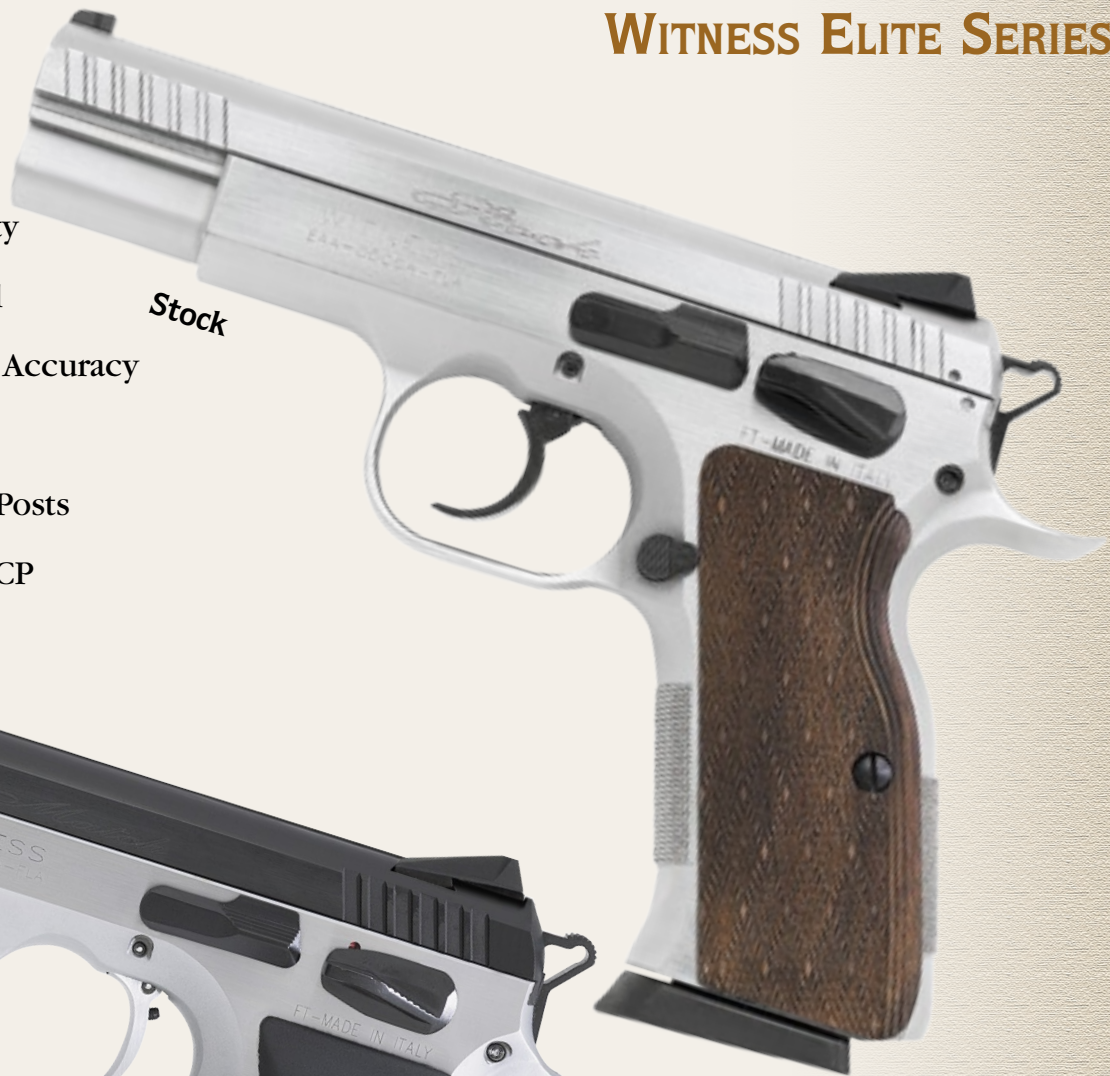

WITNESS ELITE SERIES

STOCK

- IPSC Production Class Quality
- Premium Competition Barrel
- Cone Lock Barrel System for Accuracy
- Hart Shaped Hammer
- Interchangeable Front Sight Posts
- 9mm, 10mm .40 SW & .45 ACP