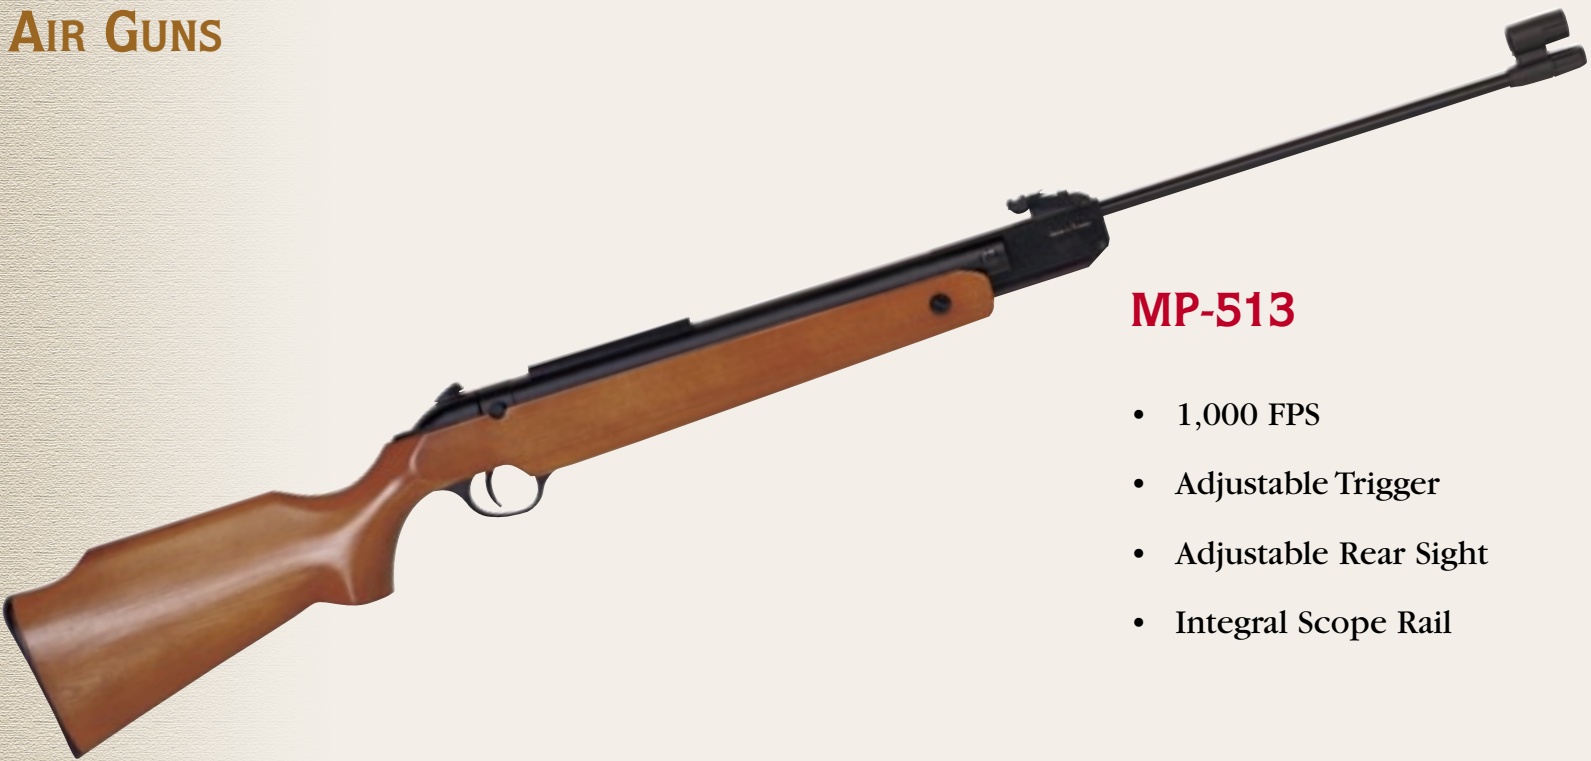

AIR GUNS

MP-513

- 1,000 FPS
- Adjustable Trigger
- Adjustable Rear Sight
- Integral Scope Rail