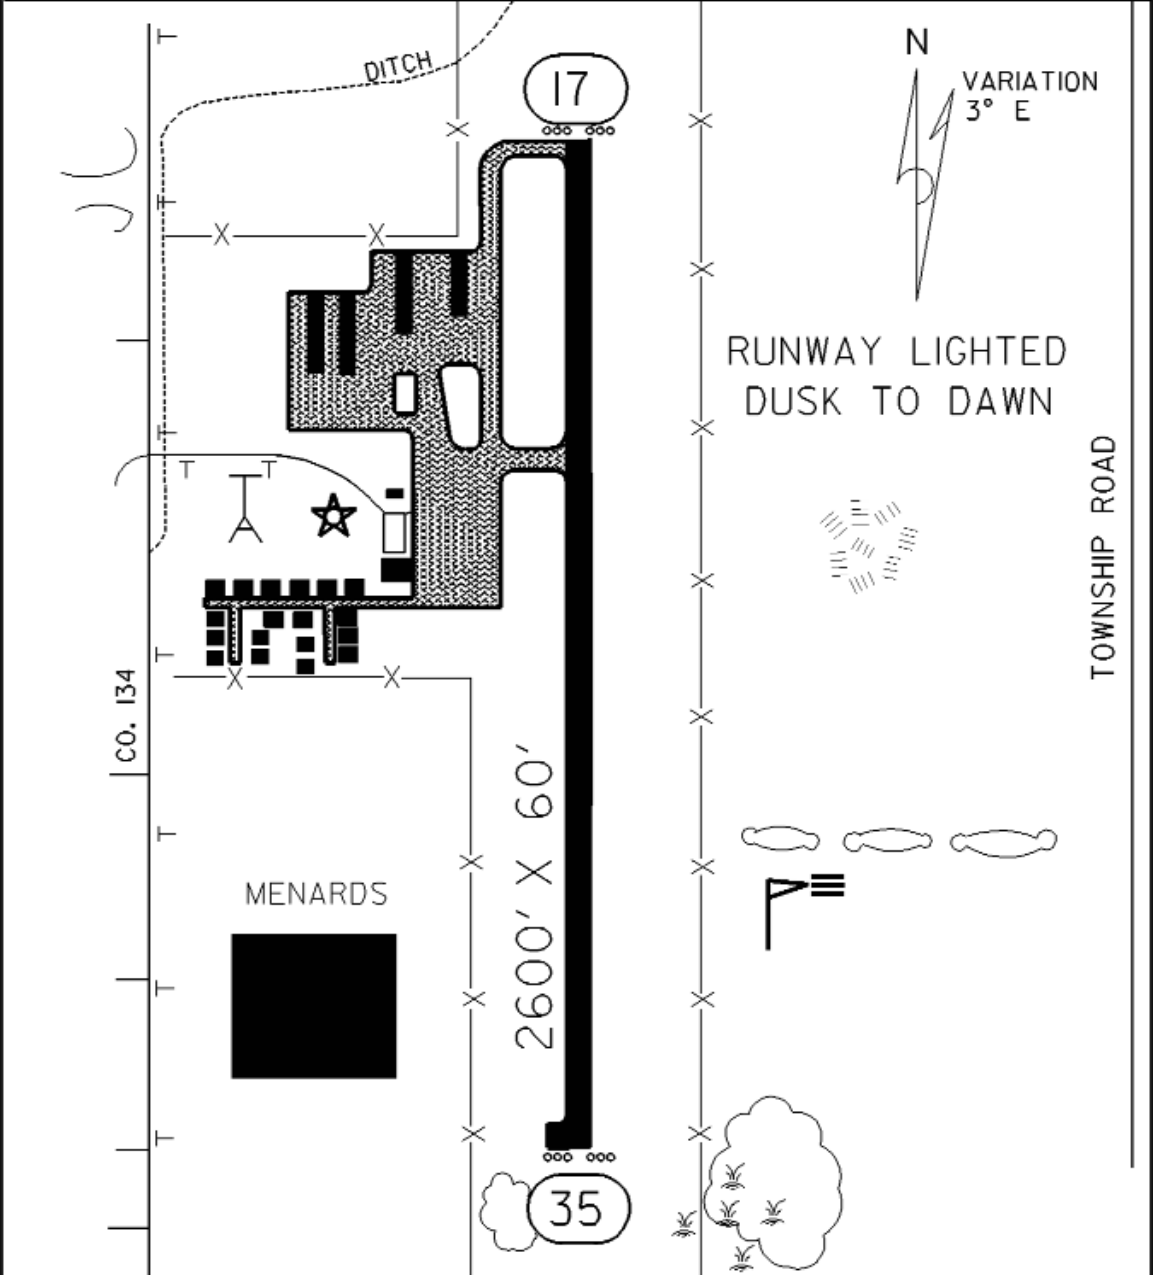

FIELD ELEV. 967'

(CFE)

BUFFALO

SEC. CH: TWIN CITIES (S)

LAT: 45° 09.5'

LONG: 93° 50.6'

COMM: CTAF: 122.8

AWOS: 120.45 VHF

MPLS APP: 126.5

GCO: 121.725

RNAV: (GEP 117.3) R266 D20.0

TPA: 1797' (830')

APPROACH: GPS & VOR

BUFFALO MUNICIPAL AIRPORT

BUFFALO