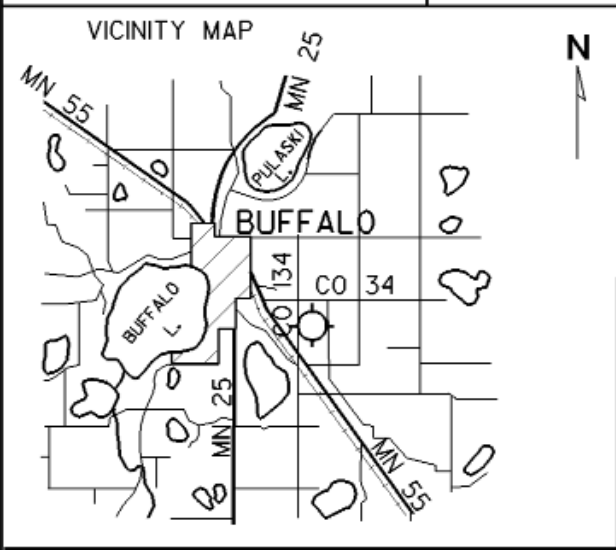

Buffalo - CFE

www.kcfe.org

- Airport Manager:** Terry Marsh - 763-682-5452 - smarsh@bwig.net
- Contact Person:** Susan Marsh - 763-682-5452 - smarsh@bwig.net
- Chamber of Com:** 763-682-4902 - www.buffalochamber.org
- Aero Cht Coord:** 10-H
- AWOS/ASOS:** 763-684-0762 - VHF 120.450
- MnWAS Loc/Hrs:** Arrival/Departure Building - 24 hours
Buffalo Aviation, Inc. - same as attendance schedule
- Attended:** All/All/Daylight
- Fuel:** 100LL
- Self Service Fuel:** Visa, Mastercard
- After Hrs Service:** 763-682-4516
- FBO(s):** Buffalo Aviation, Inc. - 763-682-5452 - 122.8 - smarsh@bwig.net - www.kcfe.org
- Ground Transport:** Enterprise Rent-a-Car - 763-684-0304
- Food Service:** None
- Dining:** Prairie House - 763-682-1226 - 1½ miles
Perkins - 2 miles
McDonald's - 2 miles
Applebee's - 2 miles
- Lodging:** Super 8 Motel - 763-682-5930 - 1½ miles
Country Inn - 763-682-5660
- Airport Events:** June Fly-In
- Underwing Camp:** Yes
- Campgrounds:** Yes
- Golf Courses:** Buffalo Heights - 763-682-2854
Wild Marsh - 763-682-4476
- Local Attractions:** Fly-In & Buffalo Days - June
Buffalo Lake
Lake Pulaski
Griffing Park
Sturges Park
Crazy Days
Sidewalk Arts & Crafts Festival in August
- Comments:** Good fishing, boating, swimming, etc. Usually community special events every weekend & church services of all denominations.
Additional airport information phone - 763-221-4516

FIELD ELEV. 967'

(CFE)

BUFFALO

SEC. CH: TWIN CITIES (S)

LAT: 45° 09.5'

LONG: 93° 50.6'

COMM: CTAF: 122.8

AWOS: 120.45 VHF

MPLS APP: 126.5

GCO: 121.725

RNAV: (GEP 117.3) R266 D20.0

TPA: 1797' (830')

APPROACH: GPS & VOR

BUFFALO MUNICIPAL AIRPORT

BUFFALO