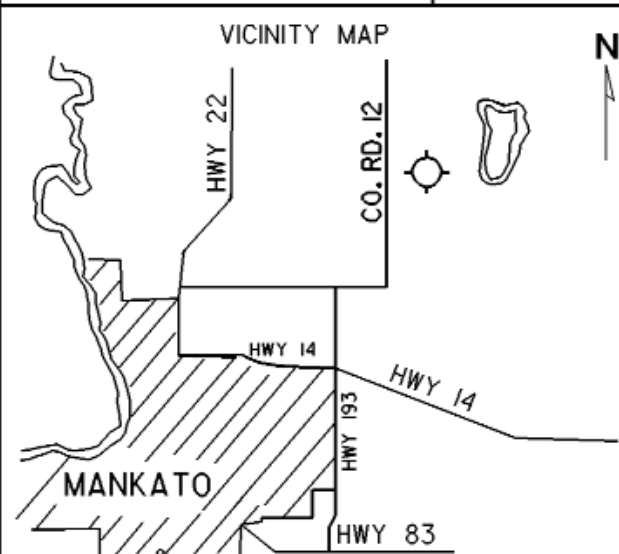

FIELD ELEV. 1021'

(MKT)

MANKATO

SEC. CH: OMAHA NORTH
 LAT: 44° 13.4'
 LONG: 93° 55.2'
 COMM: CTAF: 122.725 (L)
 AWOS: 110.8 VOR
 RCO FSS: 122.1R 110.8T
 MPLS CTR: 135.0
 RNAV: (MKT 110.8) ON AIRPORT
 TPA: 1821' (800')
 APPROACH: ILS, GPS, RNAV, VOR