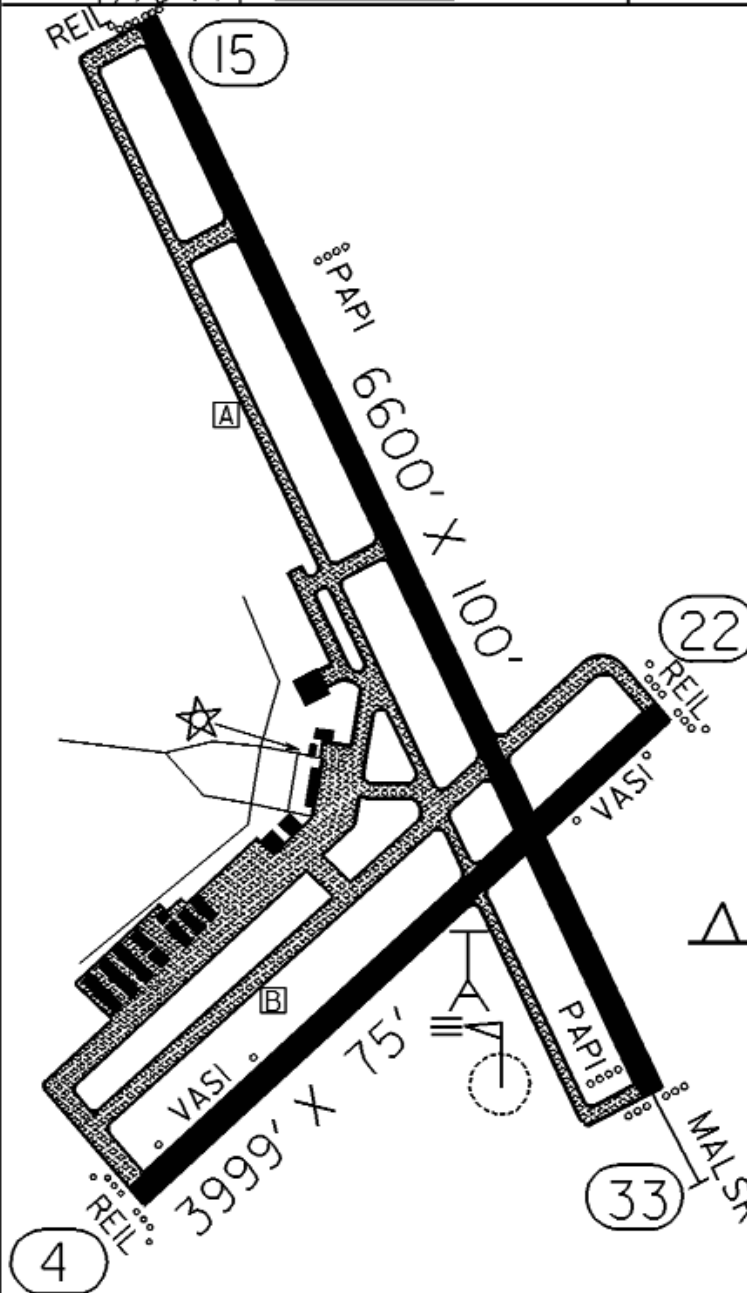

FIELD ELEV. 1021'

(MKT)

MANKATO

SEC. CH: OMAHA NORTH
 LAT: 44° 13.4'
 LONG: 93° 55.2'
 COMM: CTAF: 122.725 (L)
 AWOS: 110.8 VOR
 RCO FSS: 122.1R 110.8T
 MPLS CTR: 135.0
 RNAV: (MKT 110.8) ON AIRPORT
 TPA: 1821' (800')
 APPROACH: ILS, GPS, RNAV, VOR

RUNWAY 15 - 33			
	CLICKS ON 122.725		
	3	5	7
LIGHTS	OFF/LOW	MED	HIGH
PAPI	OFF	ON	ON
REIL (15)	OFF	ON	ON
MALSR	LOW	MED	HIGH
TAXI	OFF/LOW	MED	HIGH

RUNWAY 4 - 22			
	CLICKS ON 122.725		
	3	5	7
LIGHTS	OFF/LOW	MED	HIGH
VASI	OFF	ON	ON
REIL	OFF	ON	ON
TAXI	OFF	MED	HIGH