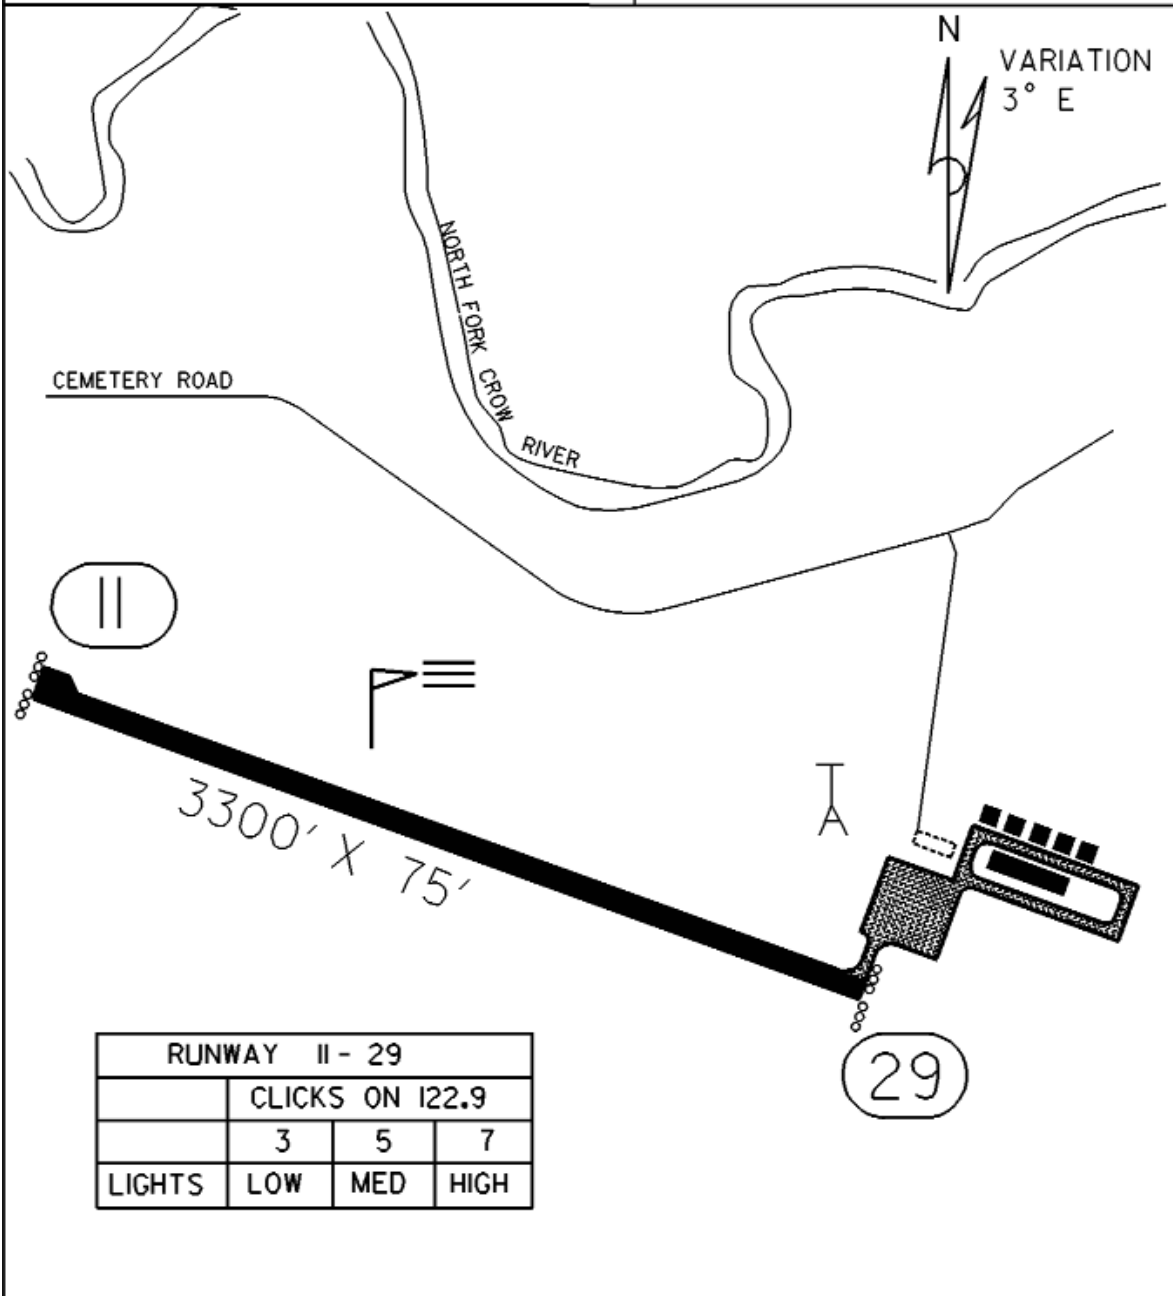

FIELD ELEV. 1180'

(PEX)

PAYNESVILLE

SEC. CH: TWIN CITIES

LAT: 45° 22.3'

LONG: 94° 44.7'

COMM: CTAF: 122.9 (L)

AWOS: 120.35 VHF

RNAV: (DWN 109.0) R317 D21

TPA: 2180' (1000')

MPLS CTR: 125.5

RUNWAY 11 - 29			
CLICKS ON 122.9			
	3	5	7
LIGHTS	LOW	MED	HIGH

PAYNESVILLE MUNICIPAL AIRPORT

PAYNESVILLE