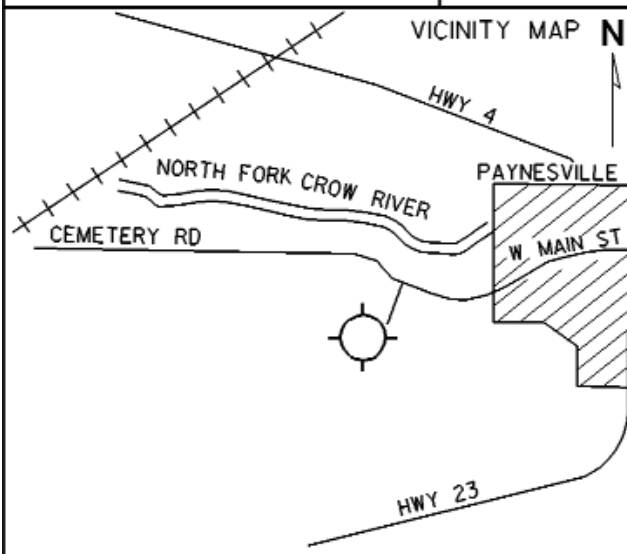

FIELD ELEV. 1180'

(PEX)

PAYNESVILLE

SEC. CH: TWIN CITIES

LAT: 45° 22.3'

LONG: 94° 44.7'

COMM: CTAF: 122.9 (L)

AWOS: 120.35 VHF