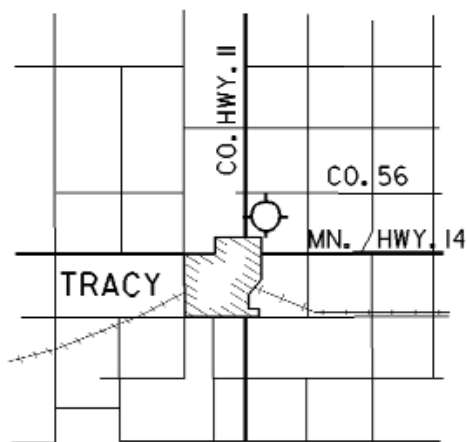

(TKC)

TRACY

VICINITY MAP

SEC. CH: OMAHA NORTH
 LAT: 44° 15.0'
 LONG: 95° 36.4'
 COMM: CTAF: 122.9 (L)
 AWOS: 120.0 VHF
 MPLS CTR: 127.1
 RNAV: (RWF 113.3) R231 D24.4
 TPA: 2140' (800')
 APPROACH: RNAV
 GPS