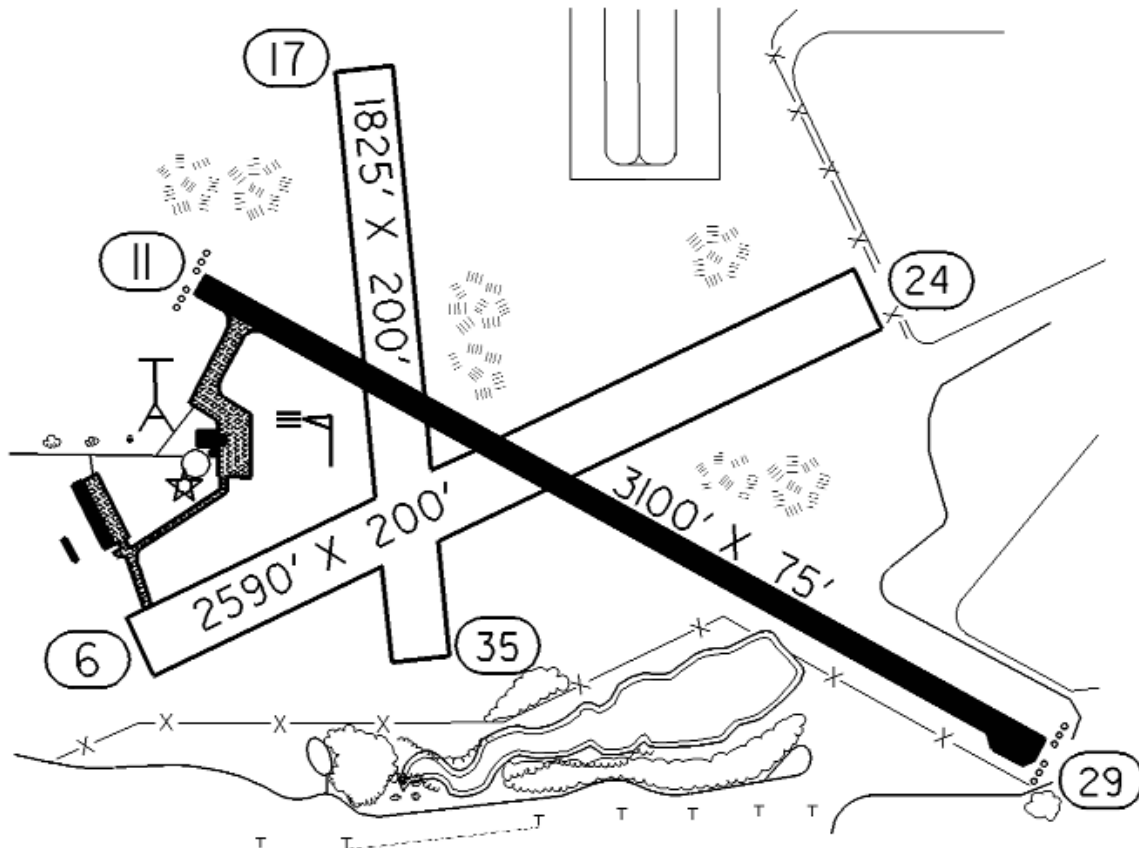

(TKC)

TRACY

VICINITY MAP

SEC. CH: OMAHA NORTH
 LAT: 44° 15.0'
 LONG: 95° 36.4'
 COMM: CTAF: 122.9 (L)
 AWOS: 120.0 VHF
 MPLS CTR: 127.1
 RNAV: (RWF 113.3) R231 D24.4
 TPA: 2140' (800')
 APPROACH: RNAV
 GPS

RUNWAY 17/35 & 6/24
 CLOSED WINTER MONTHS

VARIATION
 5° E

RUNWAY II - 29			
	CLICKS ON 122.9		
LIGHTS	OFF	ON	ON

TRACY MUNICIPAL AIRPORT

TRACY