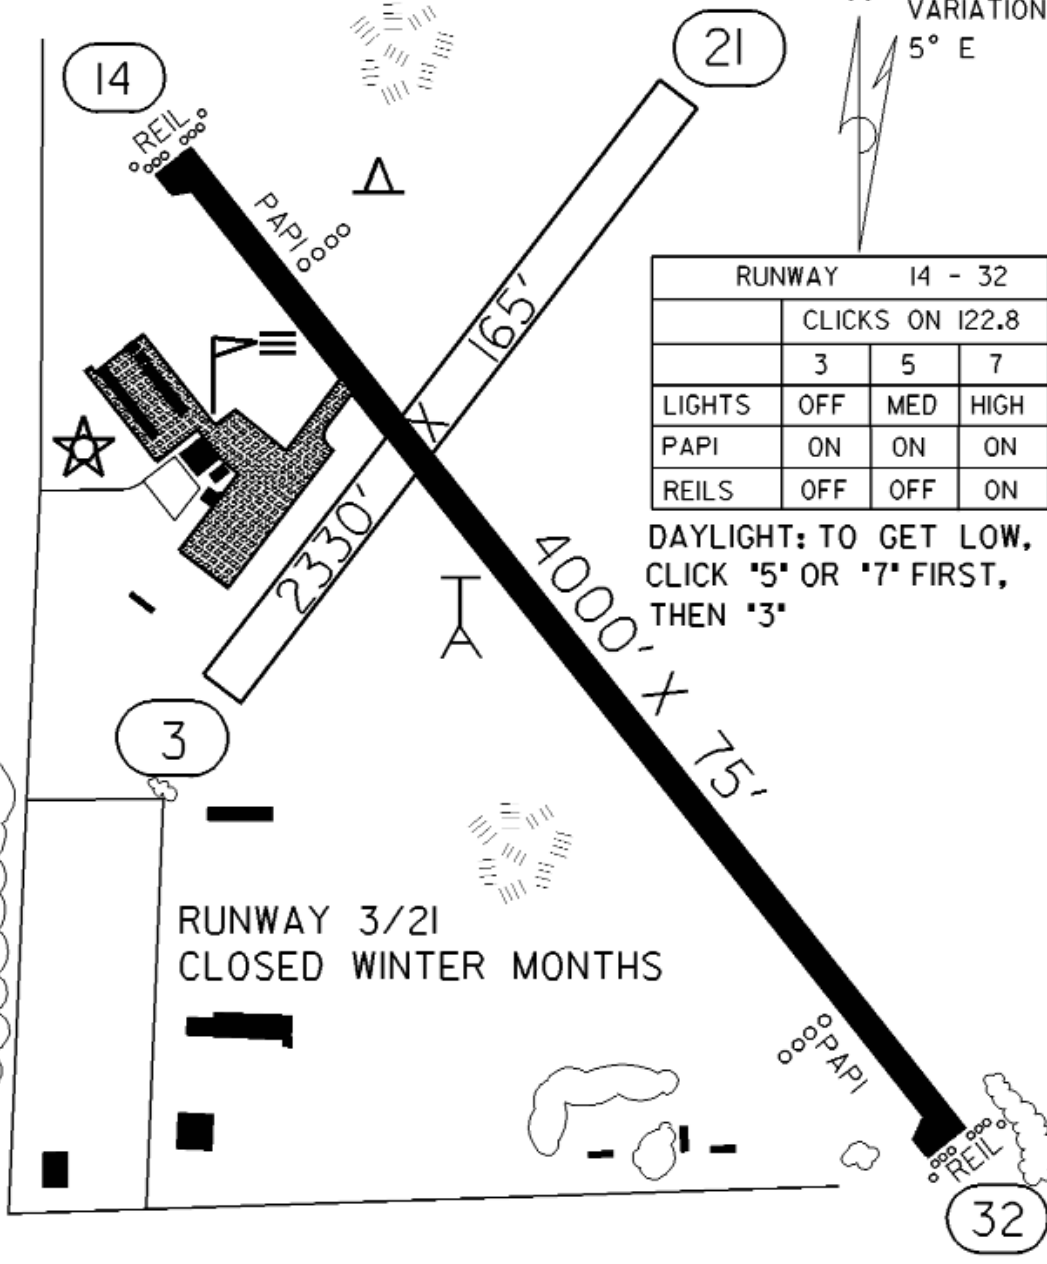

FIELD ELEV. 1034'

(MVE)

MONTEVIDEO

VICINITY MAP

SEC. CH: TWIN CITIES (S)

LAT: 44° 58.1'

LONG: 95° 42.6'

COMM: CTAF: 122.8 (L)

AWOS: III.6 VOR

RCO FSS: 122.45

MPLS CTR: 125.5

RNAV: (MVE III.6) ON AIRPORT

TPA: 1900' (866')

APPROACH: GPS & VOR

VARIATION 5° E

MONTEVIDEO - CHIPPEWA CO. AIRPORT