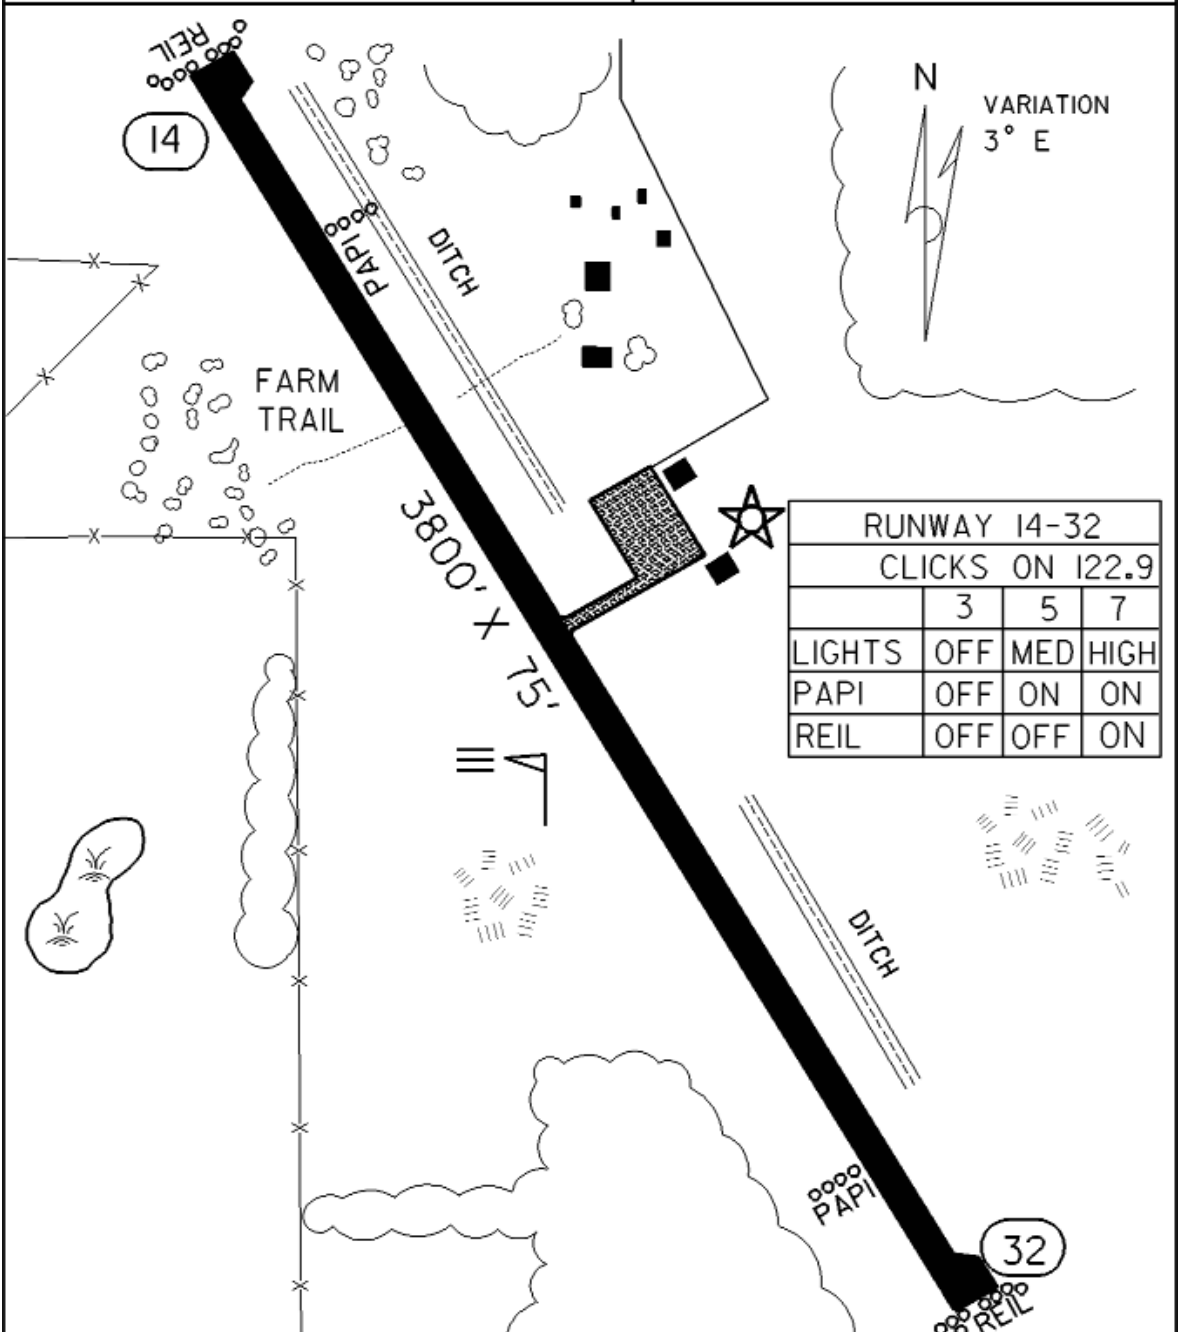

## Bagley - 7Y4

---

**Airport Manager:** Arvin Teige - 218-694-6532  
**Contact Person:** Colleen Lindgren - 218-694-2865 - [clindgren@bagleymn.us](mailto:clindgren@bagleymn.us)

**Chamber of Com:** 218-694-2865  
**Aero Cht Coord:** 5-E  
**AWOS/ASOS:** No  
**MnWAS Loc/Hrs:** NA  
**Attended:** Unattended  
**Fuel:** None  
**Self Service Fuel:** No  
**After Hrs Service:** None  
**FBO(s):** None  
**Ground Transport:** City Offices - 218-694-2865  
Police Department - 218-694-6150  
**Food Service:** None  
**Dining:** D & R Cafe - 218-694-9975 - 2 miles  
S & K Bar & Grill - 218-694-2515  
**Lodging:** Dutch Mill Motel - 218-694-2050 - 2 miles  
**Airport Events:** None reported  
**Underwing Camp:** No  
**Campgrounds:** Lake Lomond - 2 miles  
**Golf Courses:** Twin Pines - North edge of Bagley  
**Local Attractions:** City park  
Golf course  
**Comments:** None

FIELD ELEV. 1500'

(7Y4)

BAGLEY

SEC. CH: TWIN CITIES (N)  
 LAT: 47° 31.5'  
 LONG: 95° 21.7'  
 COMM: CTAF: 122.9 (L)  
 MPLS CTR: 134.75  
 RNAV:(BJI 108.6) R254 DI4  
 TPA: 2300' (800')

BAGLEY MUNICIPAL AIRPORT