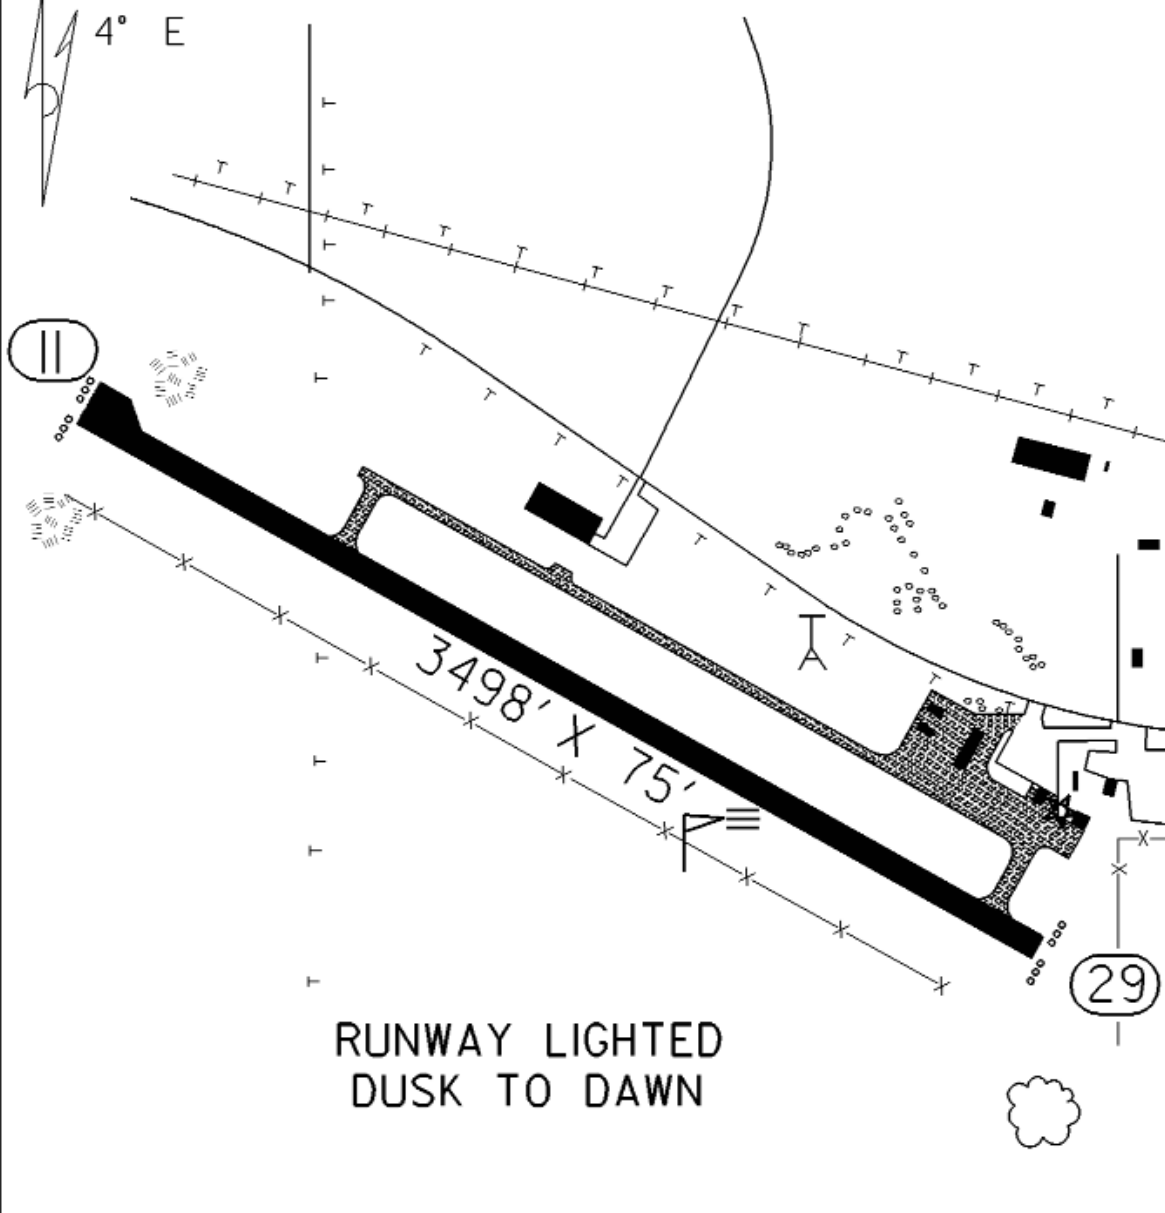

N

SEC. CH: TWIN CITIES (S)

LAT: 44° 46.7'

LONG: 95° 02.0'

COMM: CTAF: 122.8

ASOS: 119.275 VHF

MPLS CTR: 127.1

RNAV: (RWF 113.3) R005 DI9.1

TPA: 1880' (804')

APPROACH: RNAV,
GPS, VOR/DME

N

VARIATION

4° E