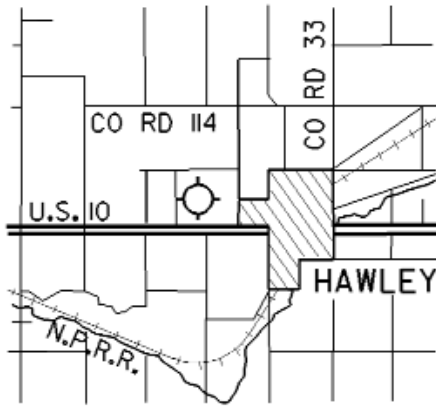

Campgrounds: Lee Lake Campground - 218-937-5355 - 6 miles

Golf Courses: Hawley Golf & Country Club - 218-483-4808 - 3 miles

Local Attractions: Buffalo State Park - 7 miles
Minnesota Lake area - 15 miles
City park/picnic areas - 2 miles

Comments: When Fargo approach is closed use MPLS CTR - 127.35

FIELD ELEV. 1208'

(Ø4Y)

HAWLEY

VICINITY MAP

SEC. CH: TWIN CITIES (N)
 LAT: 46° 53.0'
 LONG: 96° 21.0'
 COMM: CTAF: 122.8 (L)
 FARGO APP: 120.4
 MPLS CTR: 127.35
 RNAV: (FAR 116.2) R60 D22.1
 TPA: 2020' (812')
 APPROACH: GPS, 
 RNAV, VOR/DME