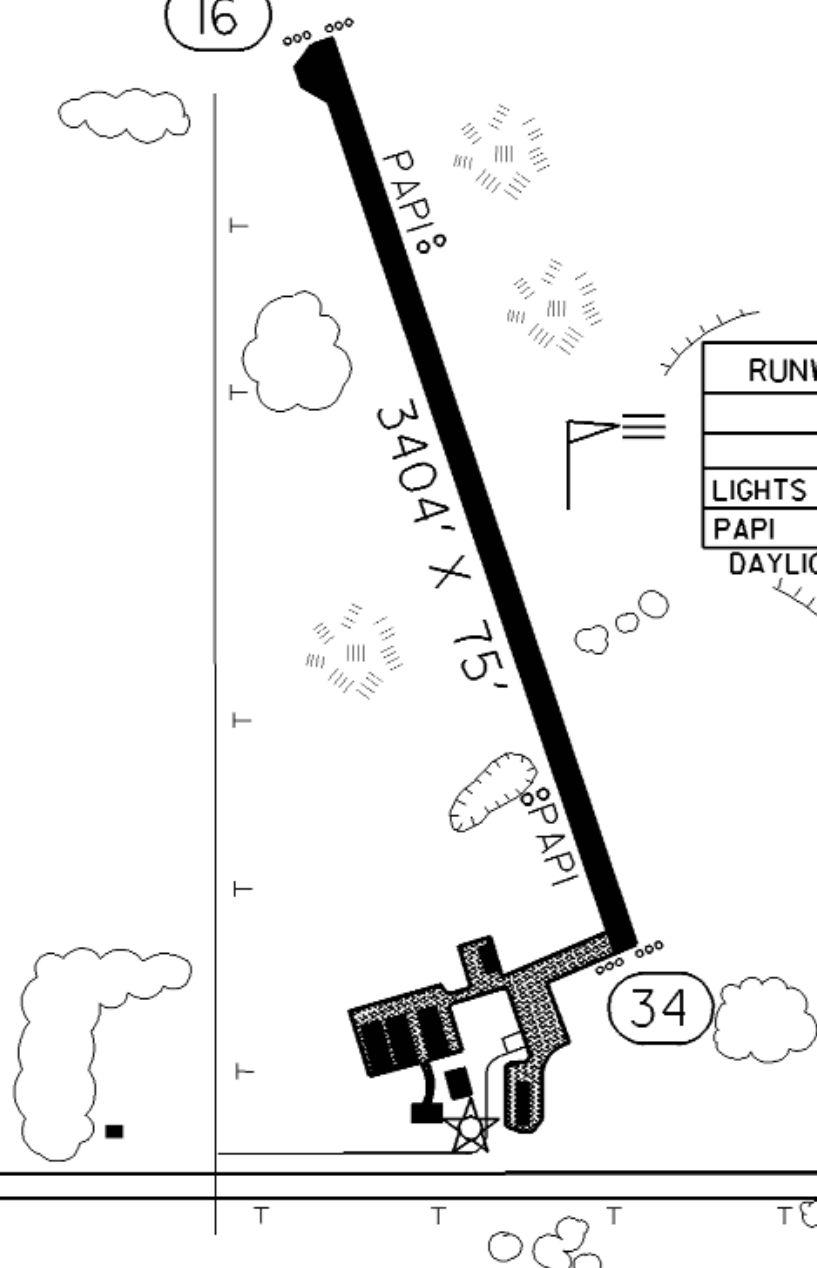

Comments: When Fargo approach is closed use MPLS CTR - 127.35

FIELD ELEV. 1208'

(Ø4Y)

HAWLEY

VICINITY MAP

SEC. CH: TWIN CITIES (N)
 LAT: 46° 53.0'
 LONG: 96° 21.0'
 COMM: CTAF: 122.8 (L)
 FARGO APP: 120.4
 MPLS CTR: 127.35
 RNAV: (FAR 116.2) R60 D22.1
 TPA: 2020' (812')
 APPROACH: GPS, 
 RNAV, VOR/DME

16

N VARIATION 5° E

RUNWAY 16 - 34			
	CLICKS ON 122.8		
	3	5	7
LIGHTS	OFF	MED	HIGH
PAPI	OFF	ON	ON

DAYLIGHT: TO GET LOW.
 CLICK '5' OR '7'
 FIRST, THEN '3'

HAWLEY MUNICIPAL AIRPORT

HAWLEY