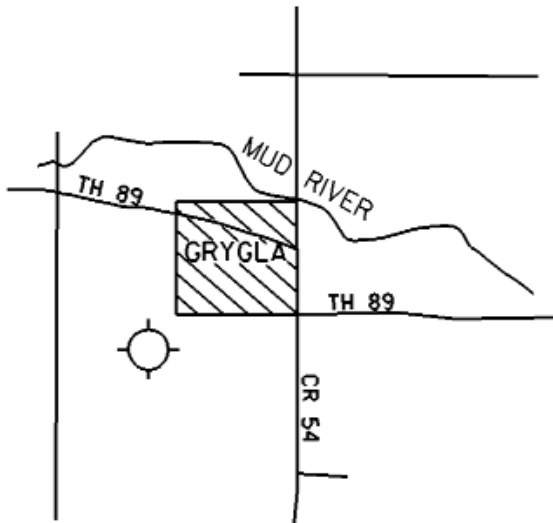

Airport Events: Fly-In - call for details

Underwing Camp: Yes

Campgrounds: Grygla Park - 1 block

Golf Courses: None

Local Attractions: Hunting
Snowmobiling
Sightseeing
Minnesota's only wild elk herd

Comments: City of Grygla web site - www.grygla.govoffice2.com

FIELD ELEV. 1177'

(3G2)

GRYGLA

SEC. CH: TWIN CITIES (N)
 LAT: 48°17.7'
 LONG: 95°37.6'
 COMM: CTAF: 122.9
 RNAV: (TVF 108.4) R052 D25.8
 TPA: 2177' (1000')

N

VARIATION
4° E

RUNWAY LIGHTED
DUSK TO DAWN

TOWNSHIP ROAD