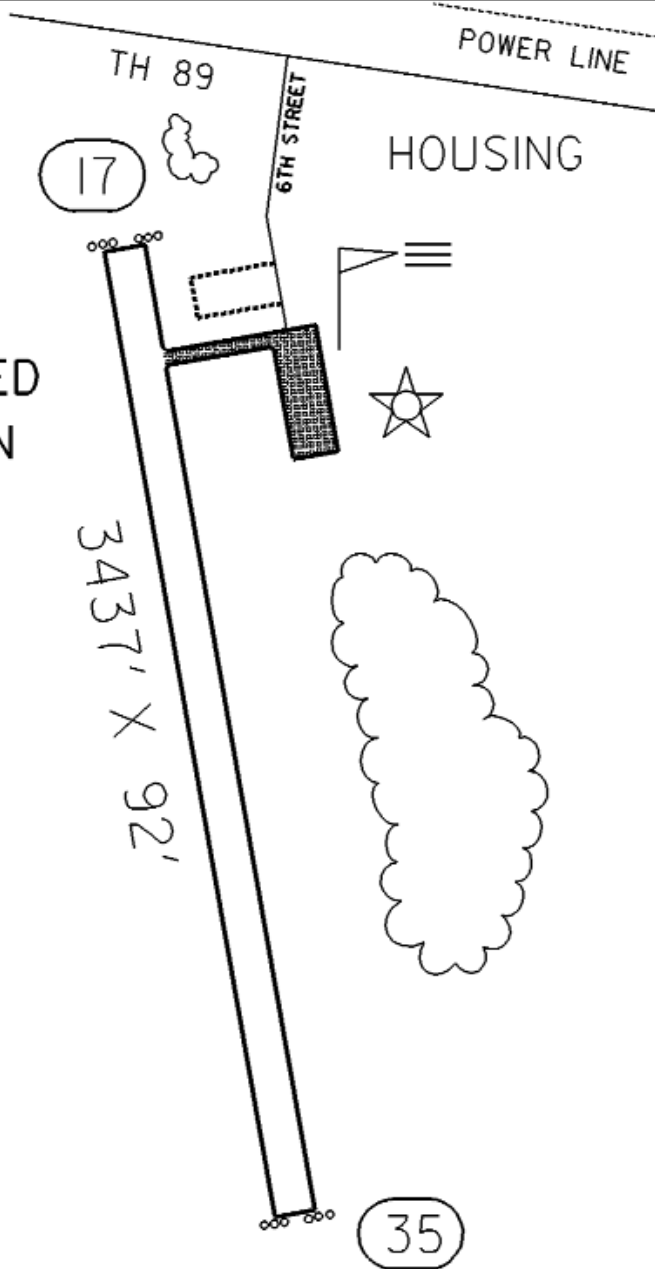

FIELD ELEV. 1177'

(3G2)

GRYGLA

SEC. CH: TWIN CITIES (N)
 LAT: 48°17.7'
 LONG: 95°37.6'
 COMM: CTAF: 122.9
 RNAV: (TVF 108.4) R052 D25.8
 TPA: 2177' (1000')

N

VARIATION
4° E

RUNWAY LIGHTED
DUSK TO DAWN

TOWNSHIP ROAD

3437' X 92'

GRYGLA MUNICIPAL AIRPORT
(MEL WILKENS FIELD)

GRYGLA