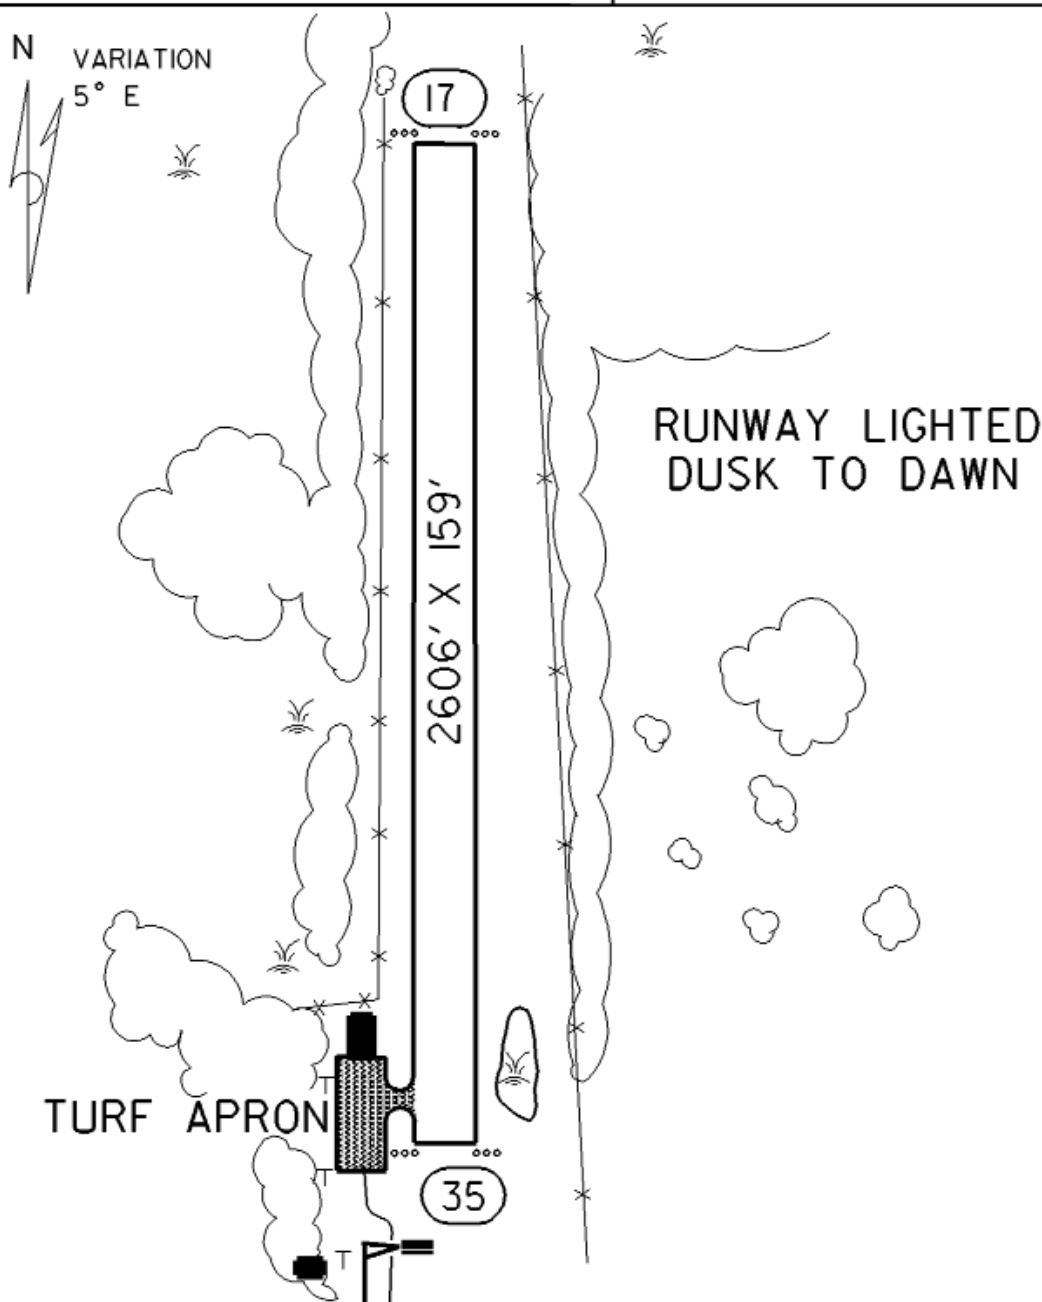

KARLSTAD MUNICIPAL AIRPORT

KARLSTAD