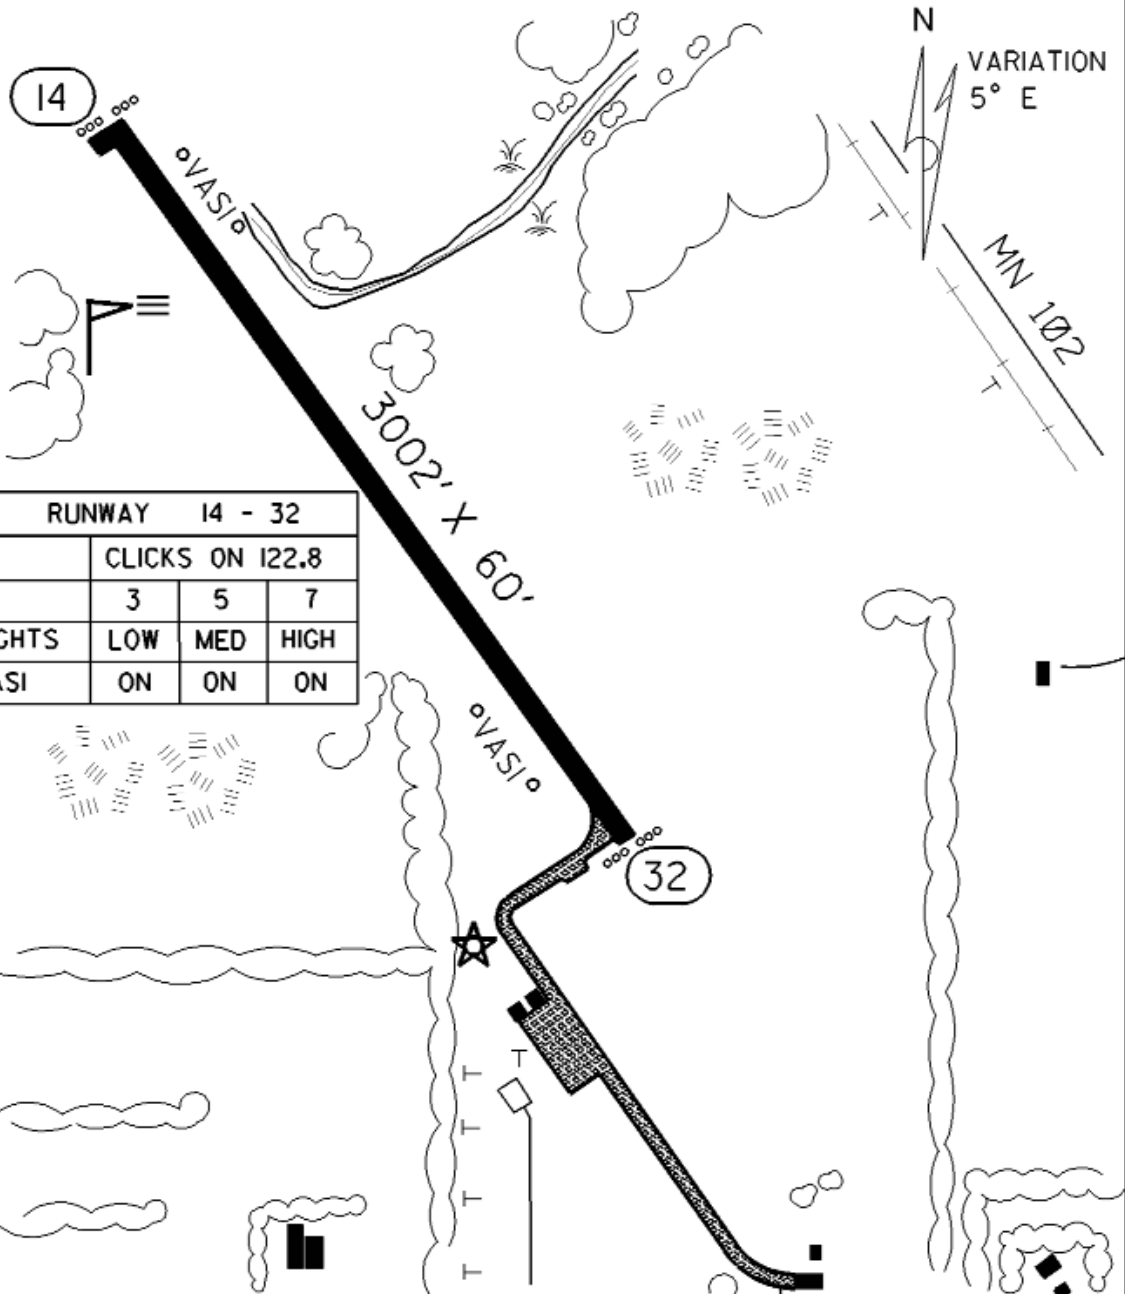

FIELD ELEV. 1135'

(D14)

FERTILE

VICINITY MAP

N

SEC. CH: TWIN CITIES (N)

LAT: 47° 33.1'

LONG: 96° 17.5'

COMM: CTAF: 122.8(L)

FARGO APP: 120.4

RNAV: (TVF 108.4) R180 D31.4

TPA: 2135' (1000')

FERTILE MUNICIPAL AIRPORT

FERTILE