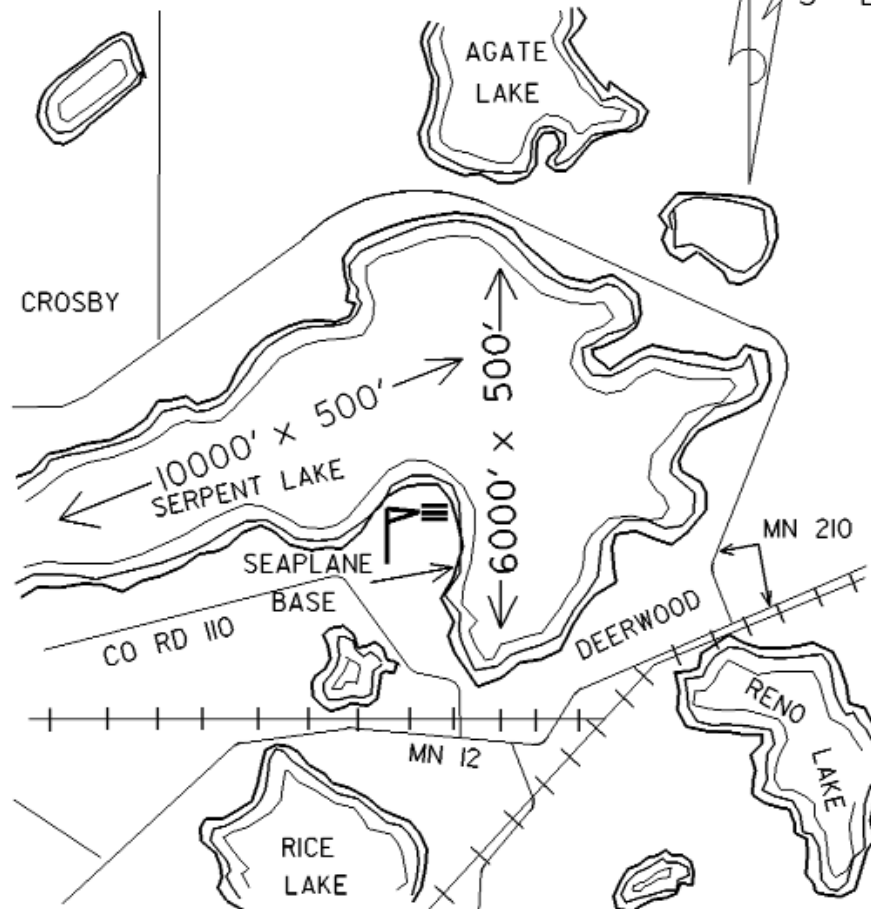

Golf Courses: Cuyuna Country Club - 218-534-2489 - 1½ miles

Local Attractions: Mine Museum
Fishing

Comments: None

WATER ELEV. 1246'

(MI4)

DEERWOOD

SEC. CH: TWIN CITIES (S)

LAT: 46° 28.5'

LONG: 93° 55.1'

COMM: CTAF: 122.9

MPLS CTR: 118.05

RNAV: (BRD 116.9) R026 D9.0

WATERWAY 6 RGT TFC

TPA: 2200' (954')

NO LOW FLYING OVER HOSPITAL IN CROSBY

VARIATION
3° E

MAL'S SEAPLANE BASE

DEERWOOD