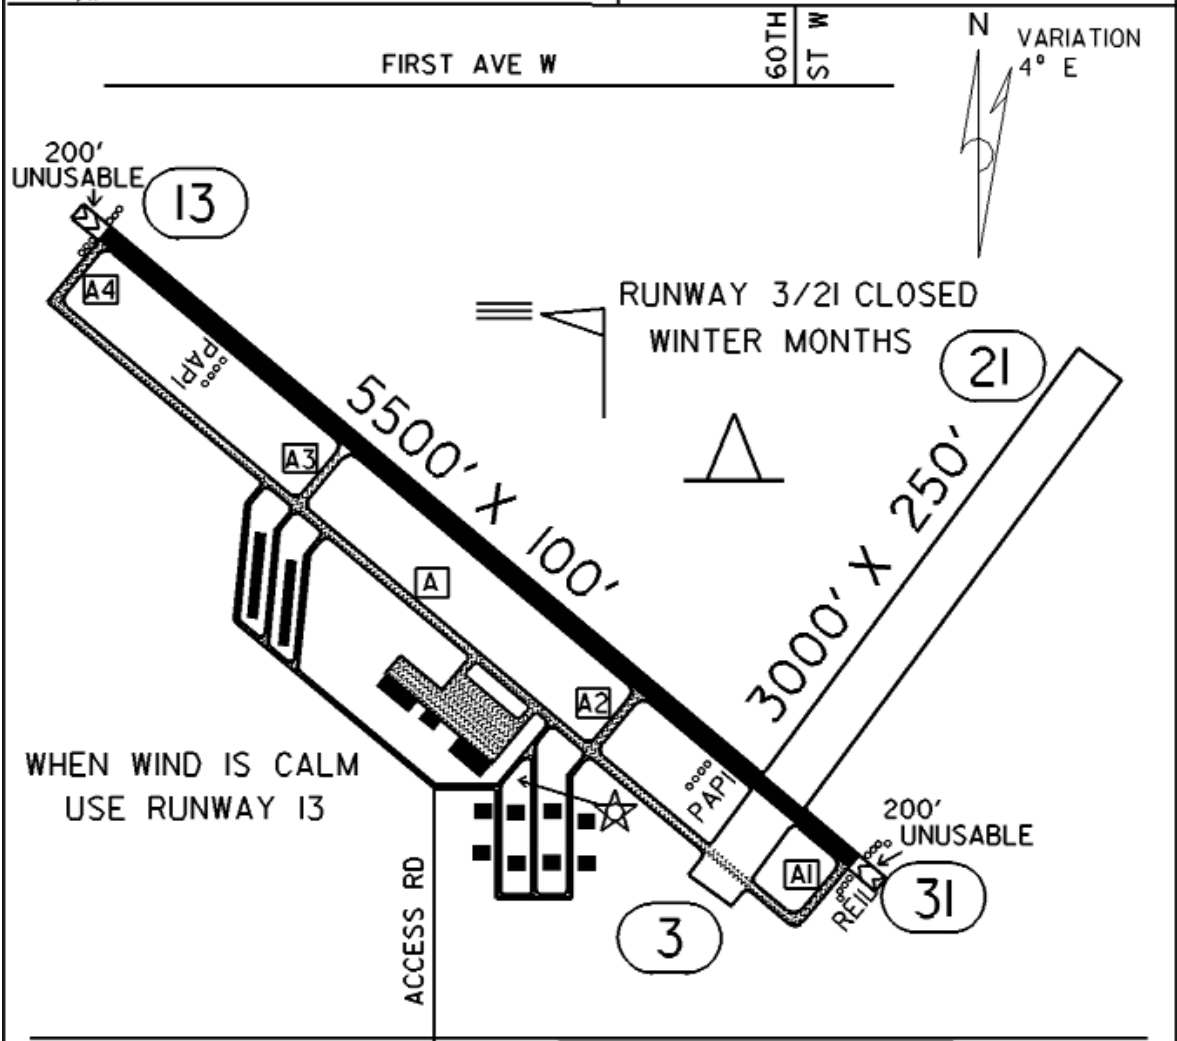

RUNWAY 13 - 31			
	CLICKS ON 122.8		
	3	5	7
LIGHTS	OFF	MED	HIGH
PAPI	ON	ON	ON
REIL	OFF	OFF	ON

WILLMAR MUNICIPAL AIRPORT
JOHN L. RICE FIELD

WILLMAR