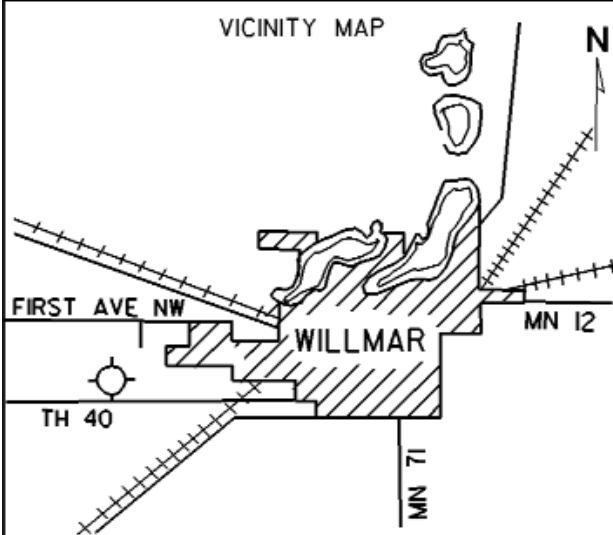

FIELD ELEV. 1126'

(BDH)

WILLMAR

SEC. CH: TWIN CITIES (S)

LAT: 45° 07.1'

LONG: 95° 07.8'

COMM: CTAF: 122.8(L)

AWOS: 113.7 VOR

MPLS CTR: 125.5

RNAV: (BDH 113.7) ON AIRPORT

TPA: 2100' (970')

APPROACH: ILS, VOR, GPS, RNAV

RUNWAY 13 - 31			
	CLICKS ON 122.8		
	3	5	7
LIGHTS	OFF	MED	HIGH
PAPI	ON	ON	ON
REIL	OFF	OFF	ON

WILLMAR MUNICIPAL AIRPORT
JOHN L. RICE FIELD