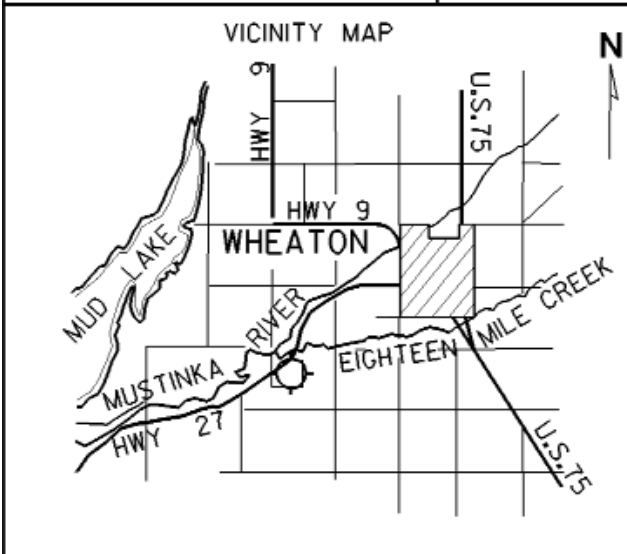

Underwing Camp: Yes

Campgrounds: Traverse County Fairgrounds - Wheaton
Traverse County Park - Lake Traverse

Golf Courses: Wheaton Country Club - adjacent to airport

Local Attractions: Traverse County Historical Society Museum
Lake Traverse - 3 miles West
World's Largest Mallard
Wheaton Community Library

Comments: City of Wheaton web site - www.cityofwheaton.com
Additional contact phone numbers - 320-563-4195 or 800-470-5075

FIELD ELEV. 1025'

(ETH)

WHEATON

SEC. CH: TWIN CITIES (S)
 LAT: 45° 46.8'
 LONG: 96° 32.6'
 COMM: CTAF: 122.8 (L)
 AWOS: 326 NDB
 FSS(MORRIS RCO): 122.25
 MPLS CTR: 126.1
 GCO: 121.725
 RNAV: (MOX 109.6) R293 D27.4
 NDB: (ETH) 326
 TPA: 2000' (975') 
 APPROACH: GPS, NDB