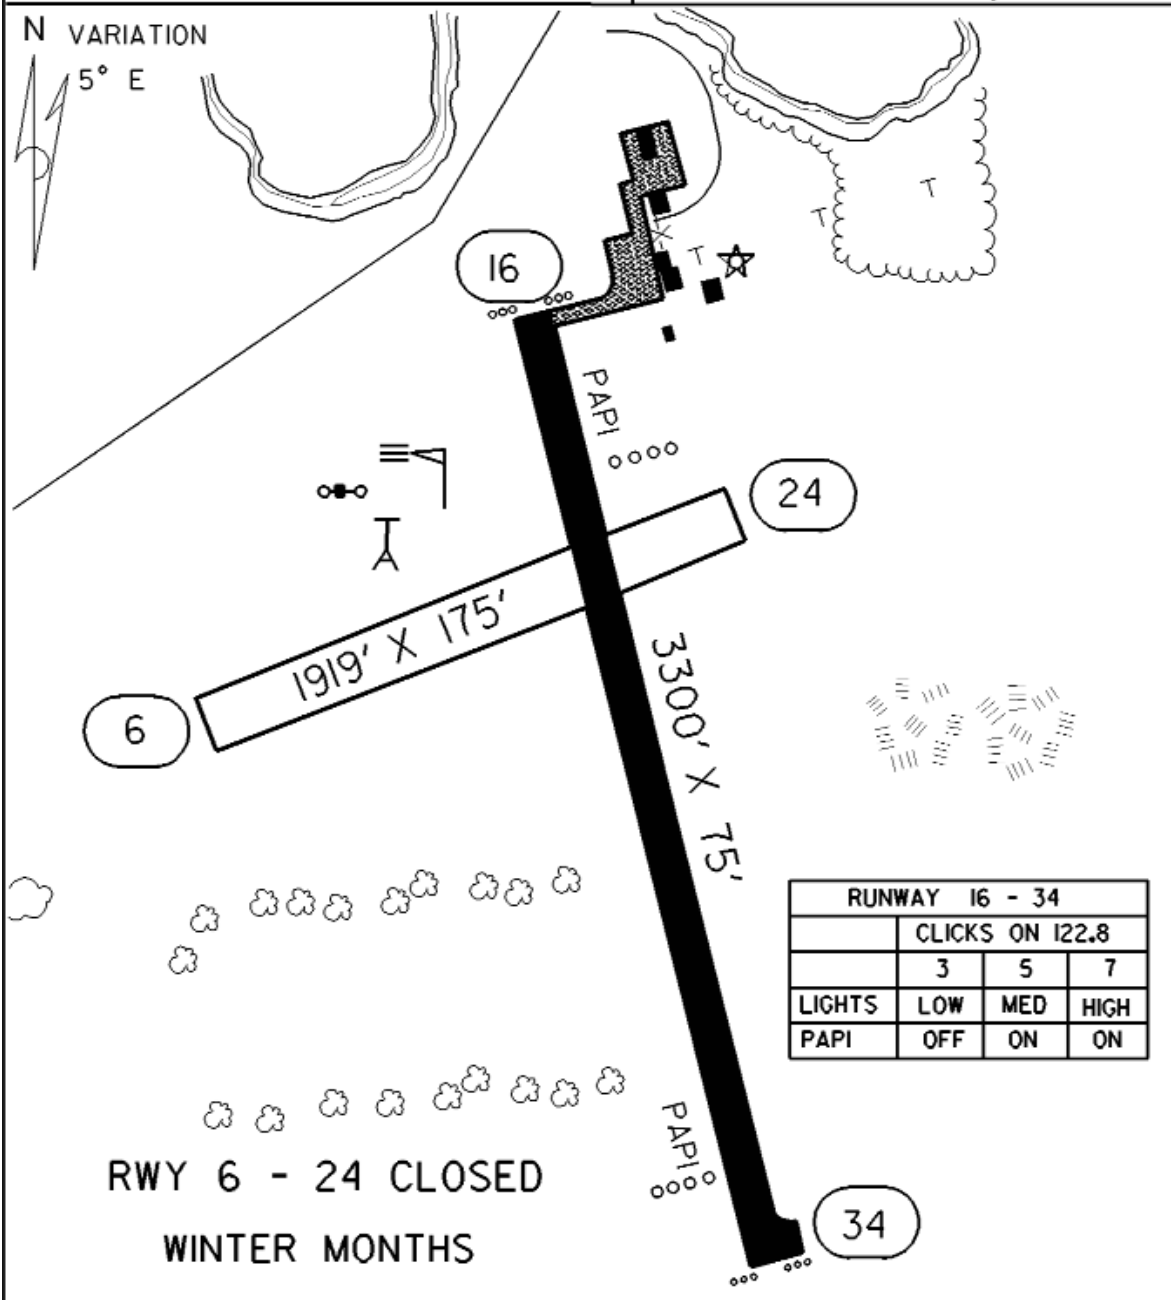

Comments: City of Wheaton web site - www.cityofwheaton.com
Additional contact phone numbers - 320-563-4195 or 800-470-5075

FIELD ELEV. 1025'

(ETH)

WHEATON

SEC. CH: TWIN CITIES (S)
 LAT: 45° 46.8'
 LONG: 96° 32.6'
 COMM: CTAF: 122.8 (L)
 AWOS: 326 NDB
 FSS(MORRIS RCO): 122.25
 MPLS CTR: 126.1
 GCO: 121.725
 RNAV: (MOX 109.6) R293 D27.4
 NDB: (ETH) 326
 TPA: 2000' (975') 
 APPROACH: GPS, NDB