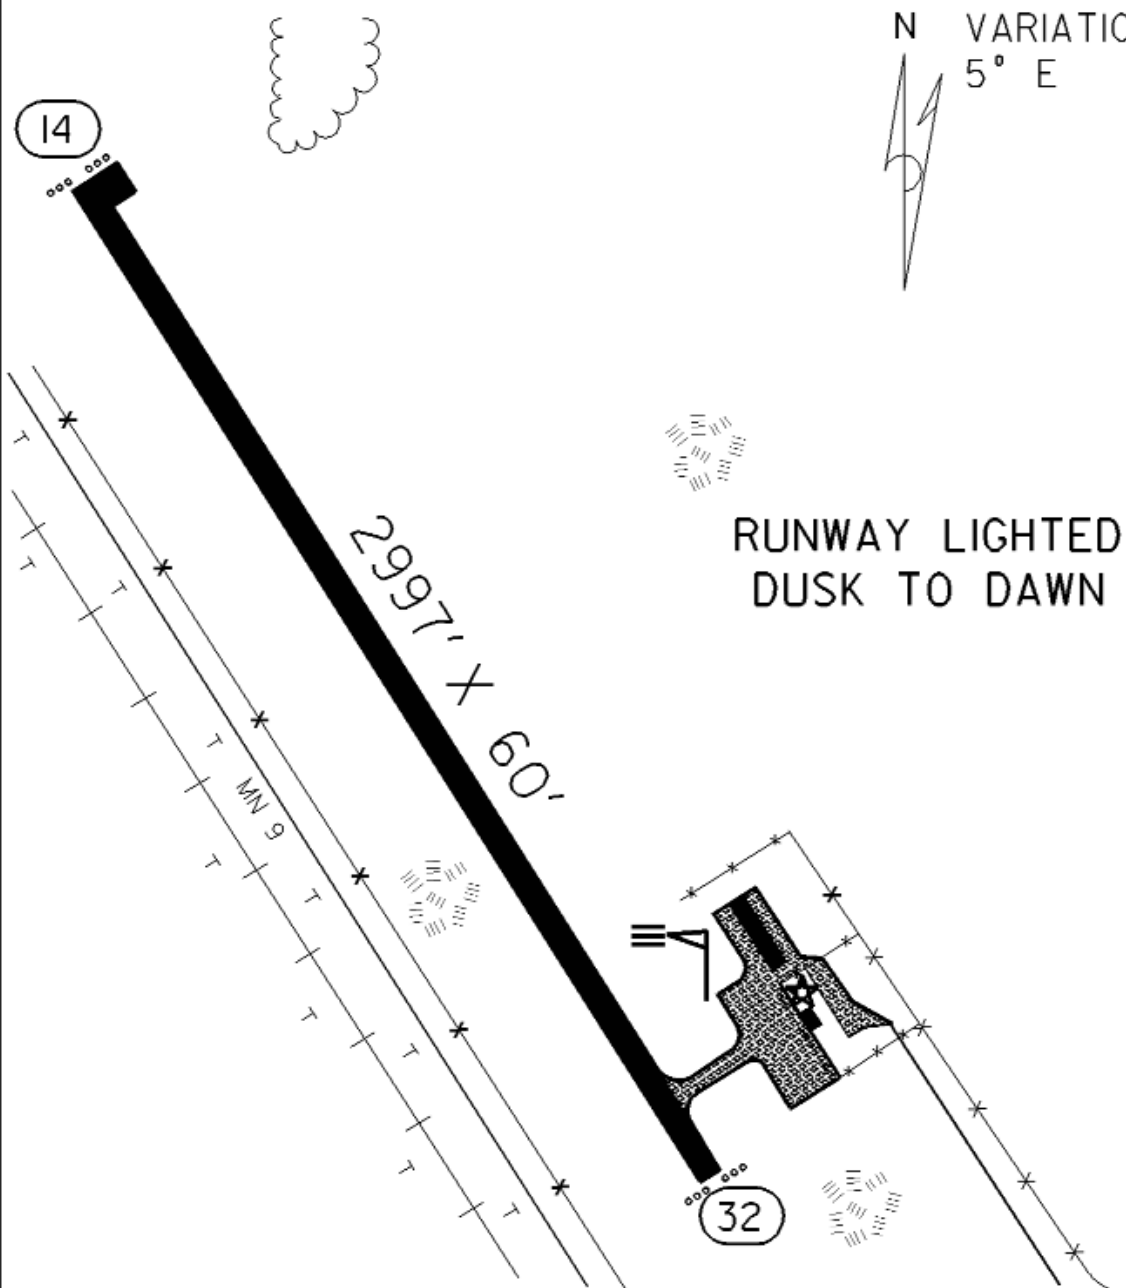

SEC. CH: TWIN CITIES (S)

LAT: 45° 49.8'

LONG: 96° 09.6'

COMM: CTAF: 122.9

MPLS CTR: 126.1

RNAV: (MOX 109.6) R327 DI8.0

TPA: 1868' (800')

N VARIATION 5° E