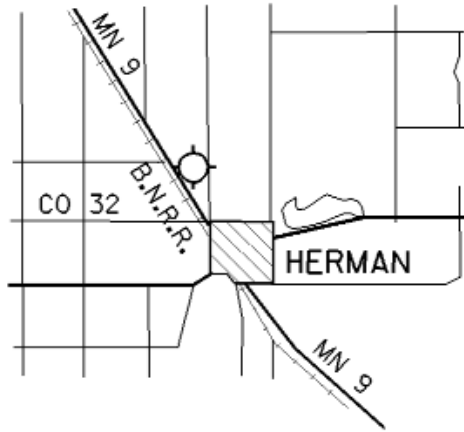

**Local Attractions:** Niemackl Lake Park  
Pine Ridge Park

**Comments:** Herman airport has hangar space, transportation & restrooms.  
There is no telephone available at the airport.

FIELD ELEV. 1068'

(Ø6Y)

HERMAN

VICINITY MAP

SEC. CH: TWIN CITIES (S)

LAT: 45° 49.8'

LONG: 96° 09.6'

COMM: CTAF: 122.9

MPLS CTR: 126.1