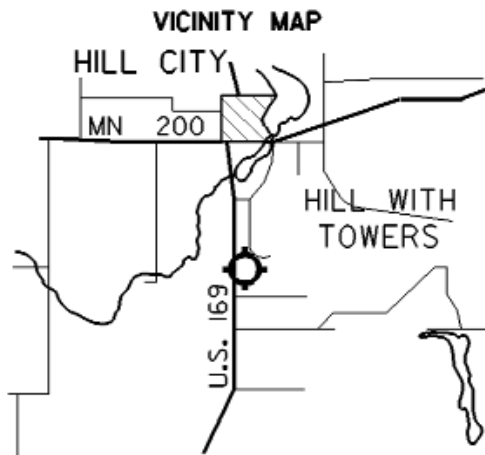

Airport Events: None reported

Underwing Camp: No

Campgrounds: None reported

Golf Courses: Quadna Mountain Resort

Local Attractions: None reported

Comments: None

FIELD ELEV. 1289'

(Ø7Y)

HILL CITY

SEC. CH: TWIN CITIES (N)
 LAT: 46° 57.4'
 LONG: 93° 35.9'
 COMM: CTAF: 122.9
 MPLS CTR: 127.9
 RNAV: (GPZ III.4) RI96 DI3.0
 RWY 16 RGT TFC
 TPA: 2089' (800')

HILL CITY-QUADNA MOUNTAIN AIRPORT HILL CITY