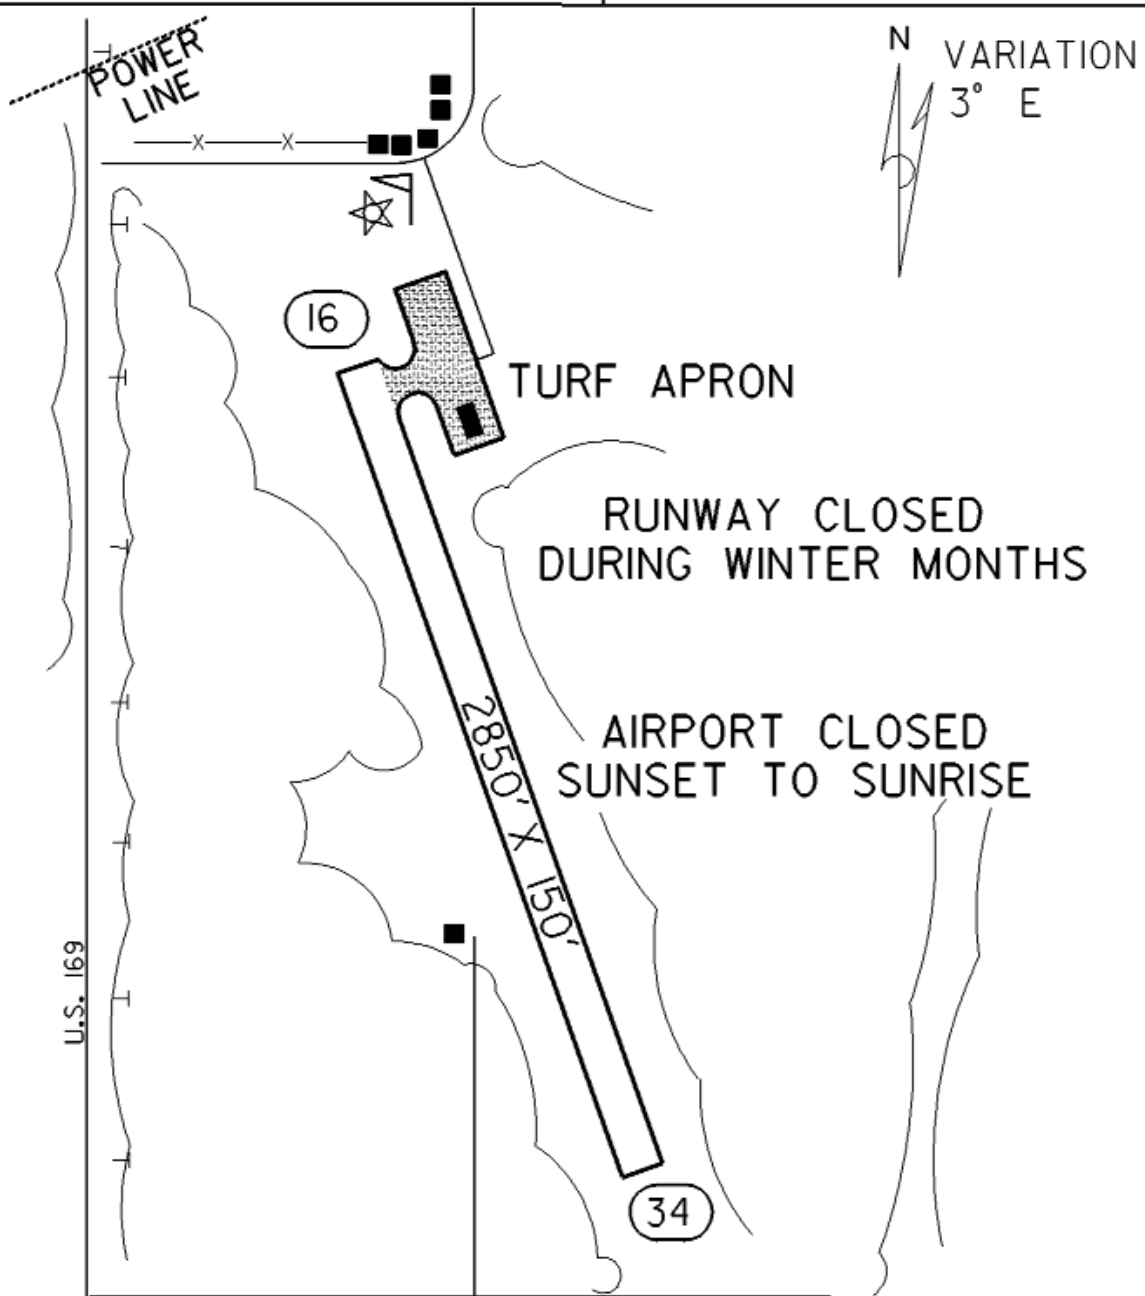

HILL CITY-QUADNA MOUNTAIN AIRPORT HILL CITY