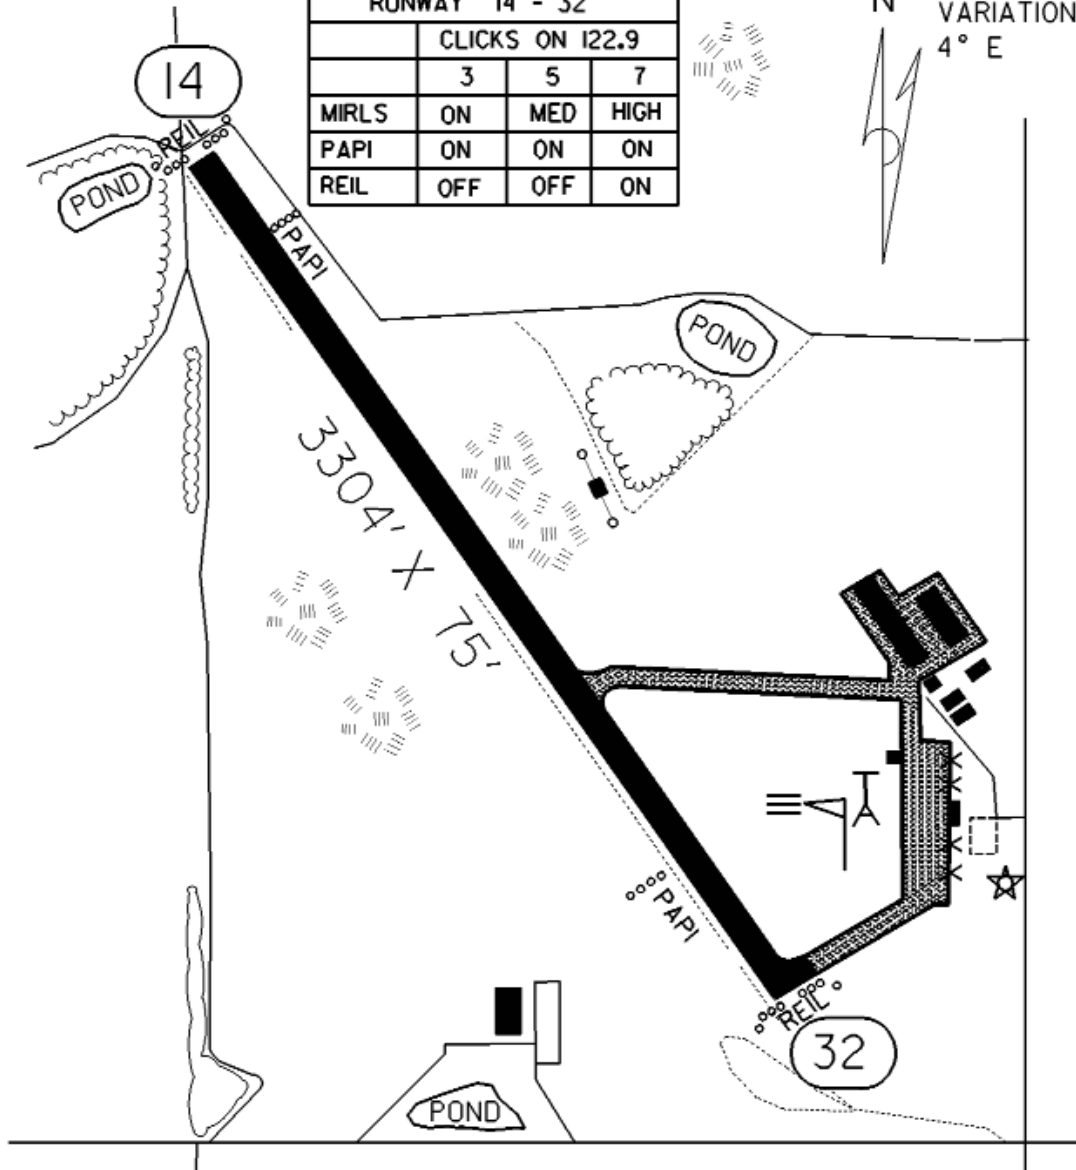

N

SEC. CH: TWIN CITIES (S)

LAT: 46°22.9'

LONG: 94°48.4'

COMM: CTAF: 122.9(L)

AWOS: 118.325 VHF

MPLS CTR: 118.05

GCO: 121.725

RNAV: (AXN 112.8) R028 D31.0

NDB: (SAZ) 257

TPA: 2287 (1000')

APPROACH: GPS & NDB

RUNWAY 14 - 32

	CLICKS ON 122.9		
	3	5	7
MIRLS	ON	MED	HIGH
PAPI	ON	ON	ON
REIL	OFF	OFF	ON

N

VARIATION
4° E