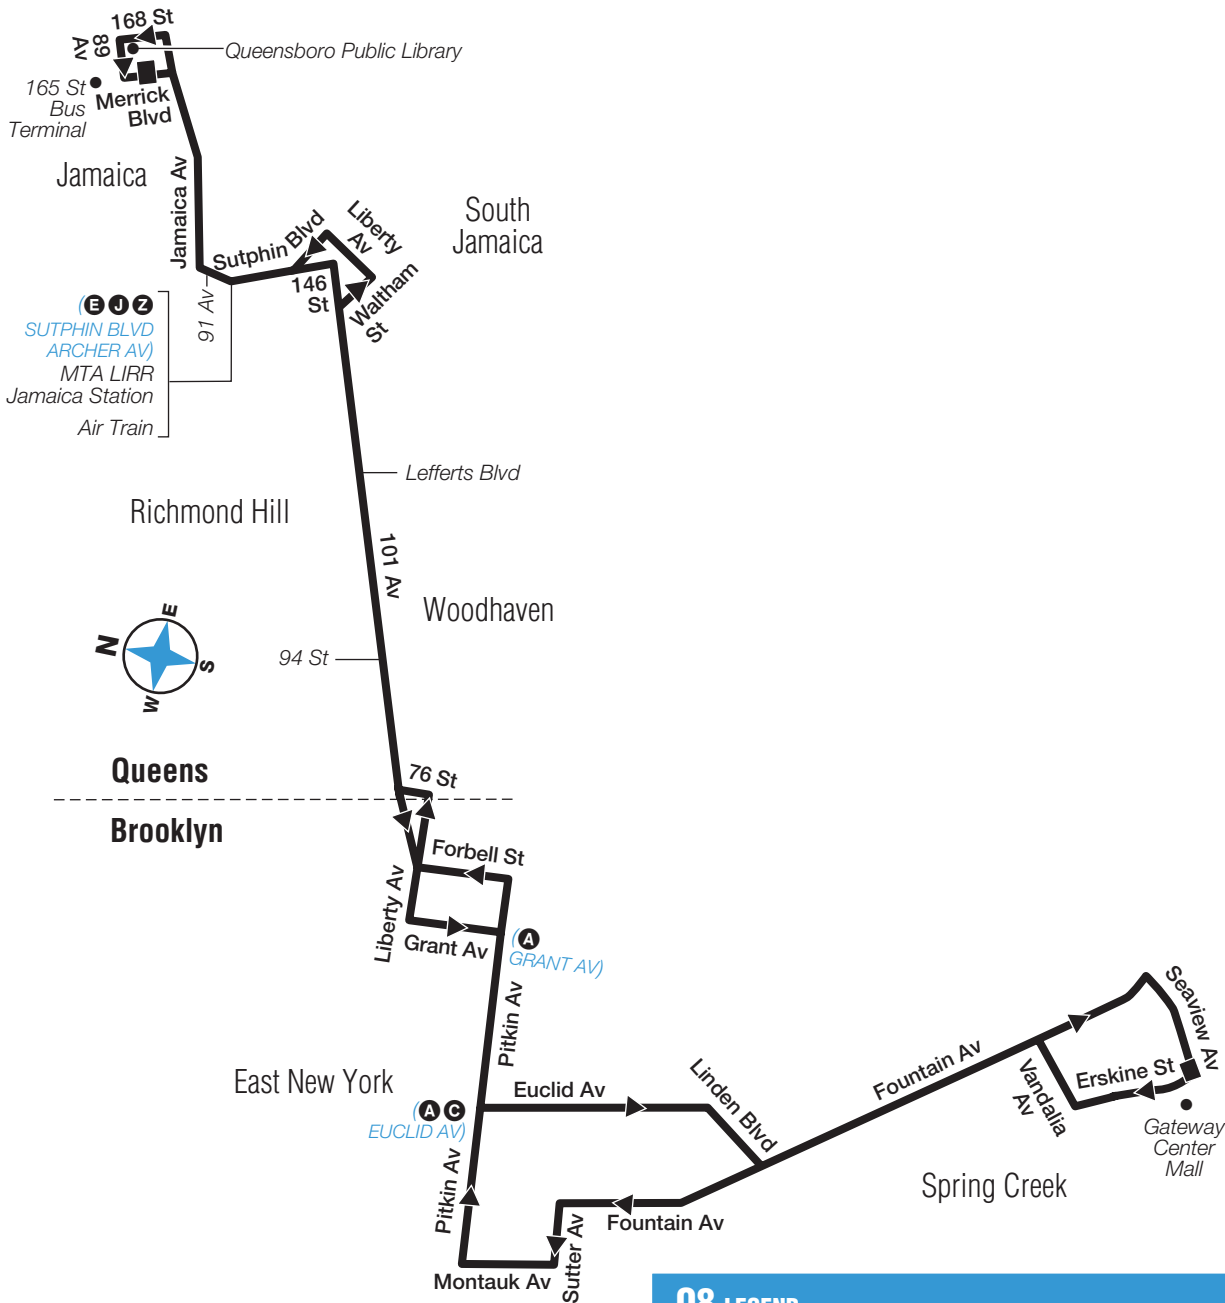

Q8 LEGEND

- Terminal
- (E STATION NAME) Subway Connection