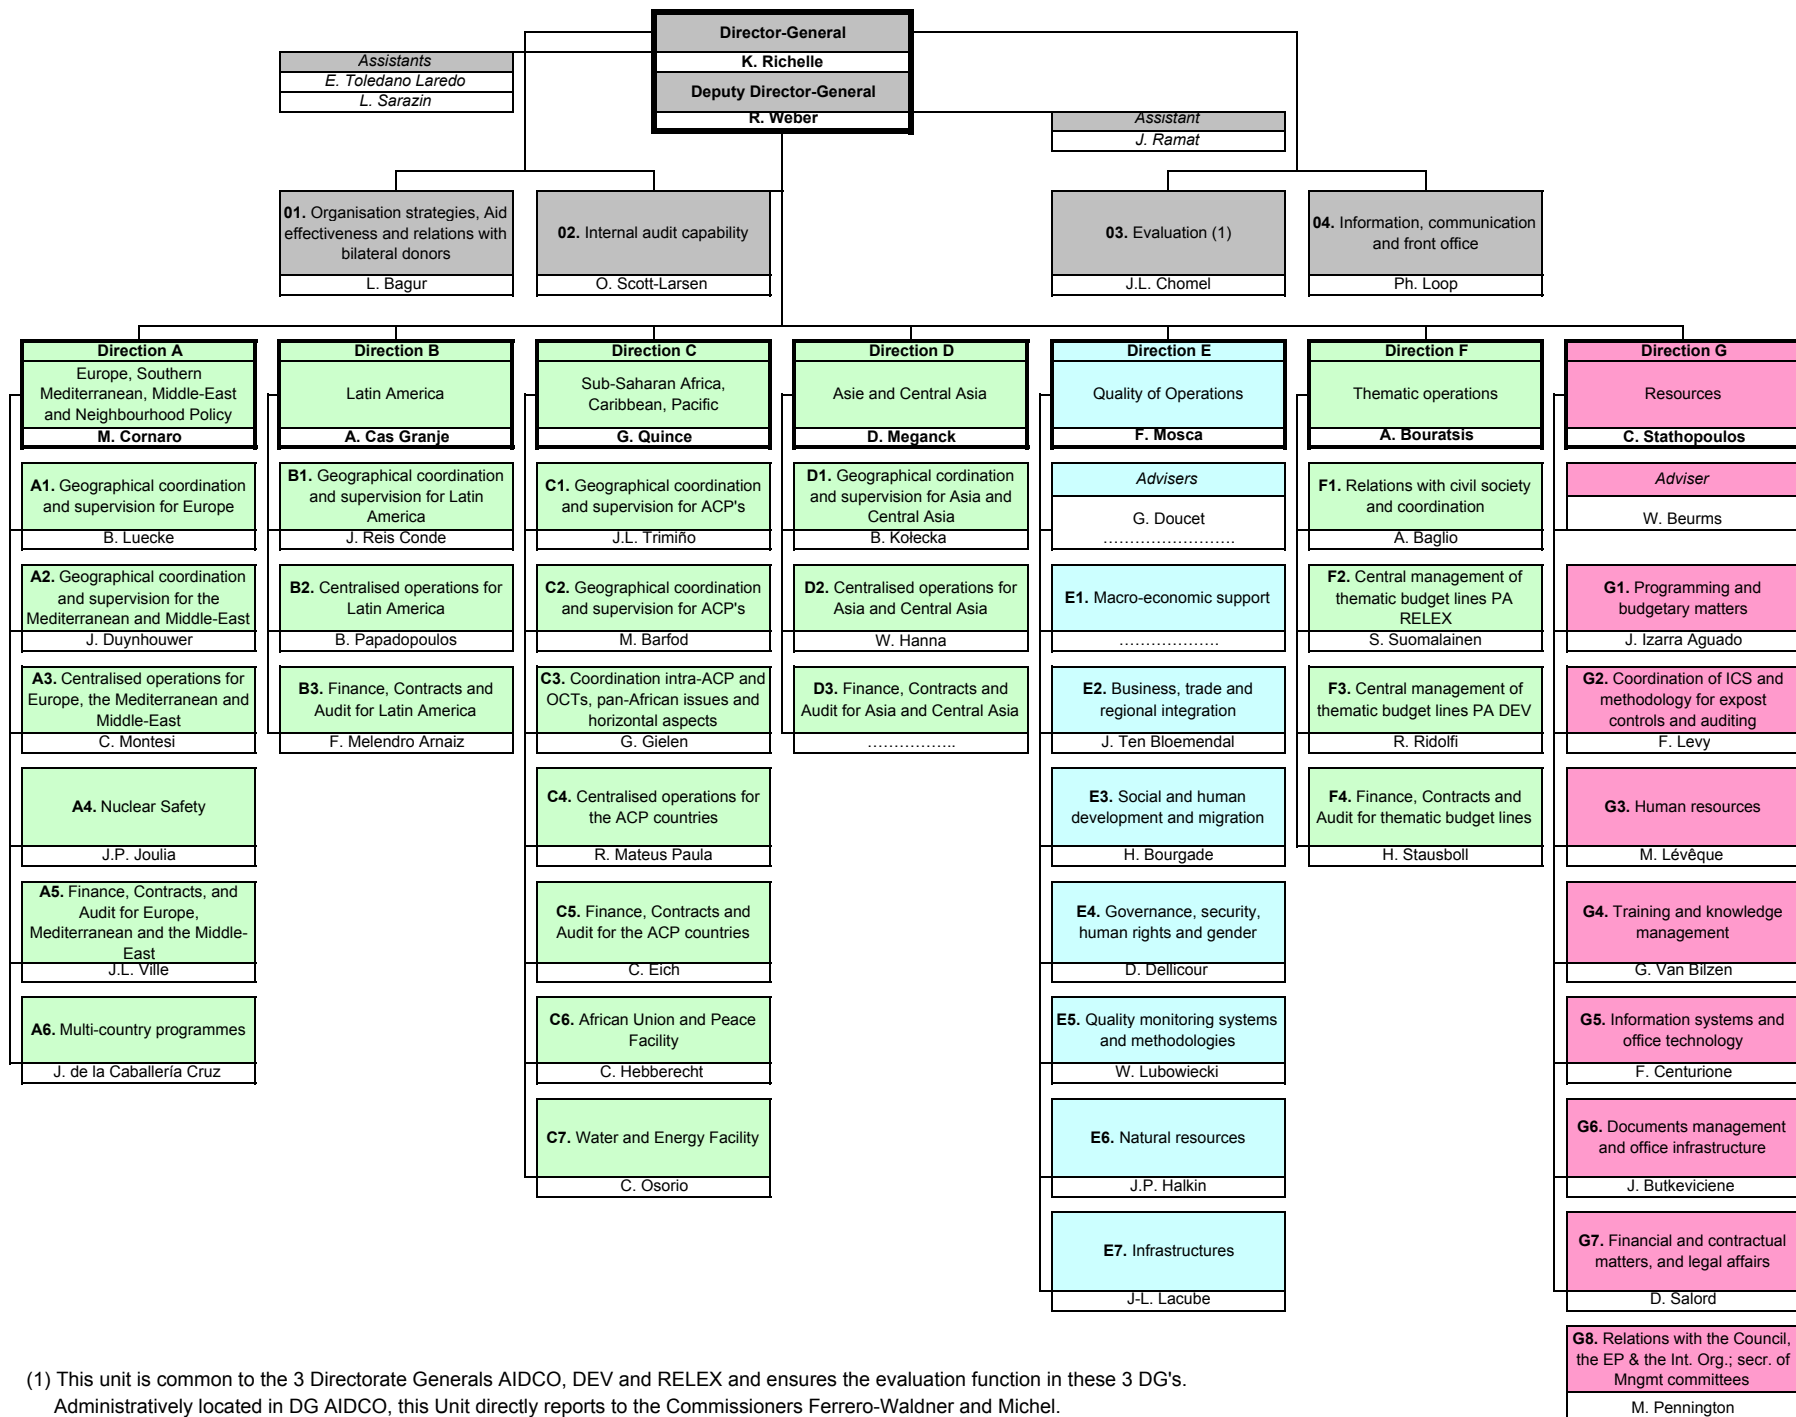

**ORGANISATION CHART FOR EUROPEAID CO-OPERATION OFFICE (15/12/08)**

(1) This unit is common to the 3 Directorate Generals AIDCO, DEV and RELEX and ensures the evaluation function in these 3 DG's. Administratively located in DG AIDCO, this Unit directly reports to the Commissioners Ferrero-Waldner and Michel.