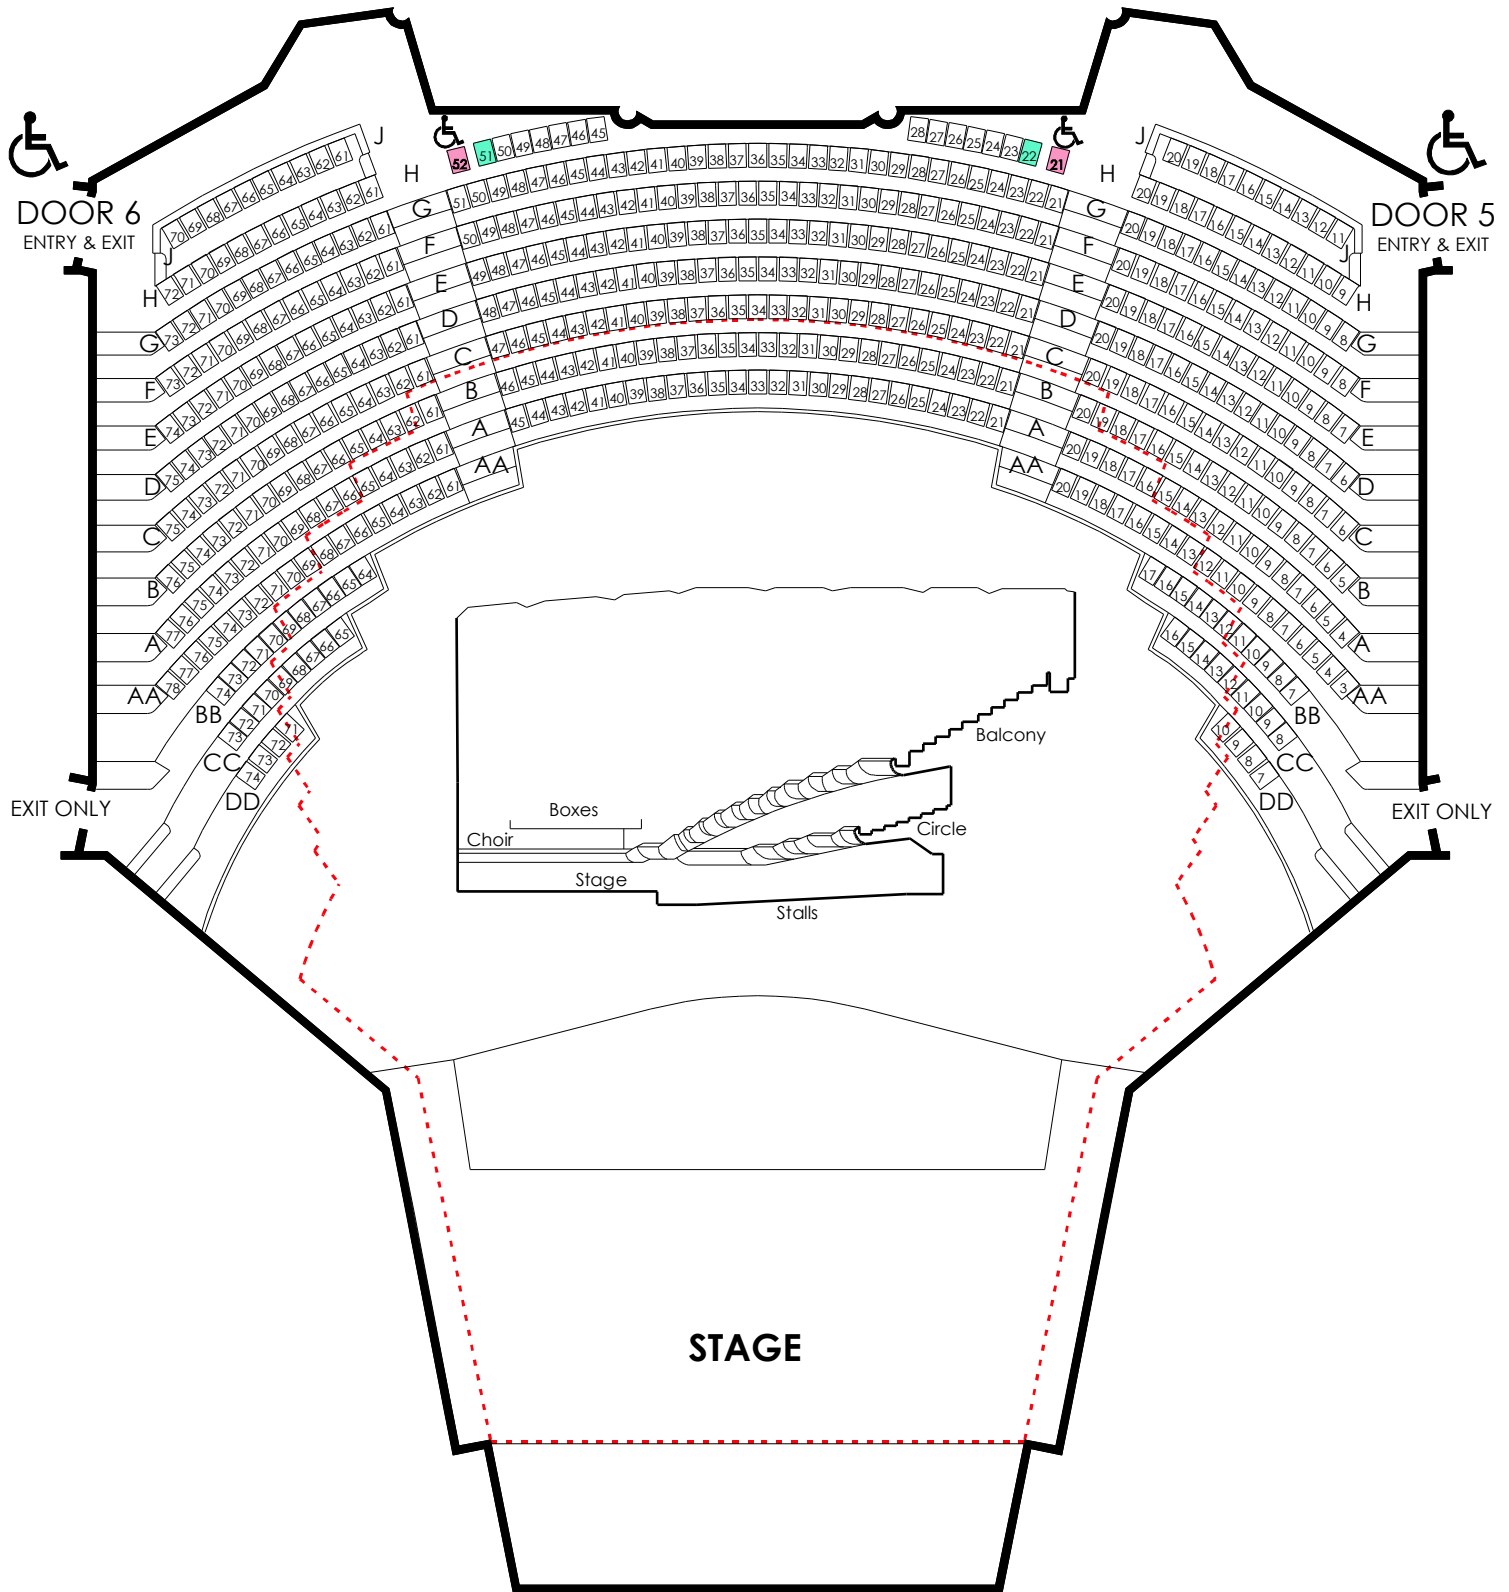

Nov. '04

SEATING PLAN HAMER HALL - CIRCLE

the Arts Centre

--- Line of Balcony over

Optional Seats

Wheelchair

Companion or Seat for person with disabilities

TOTAL STANDARD SEATING = 544
TOTAL (INC. WHEELCHAIR POSITIONS) SEATING = 546