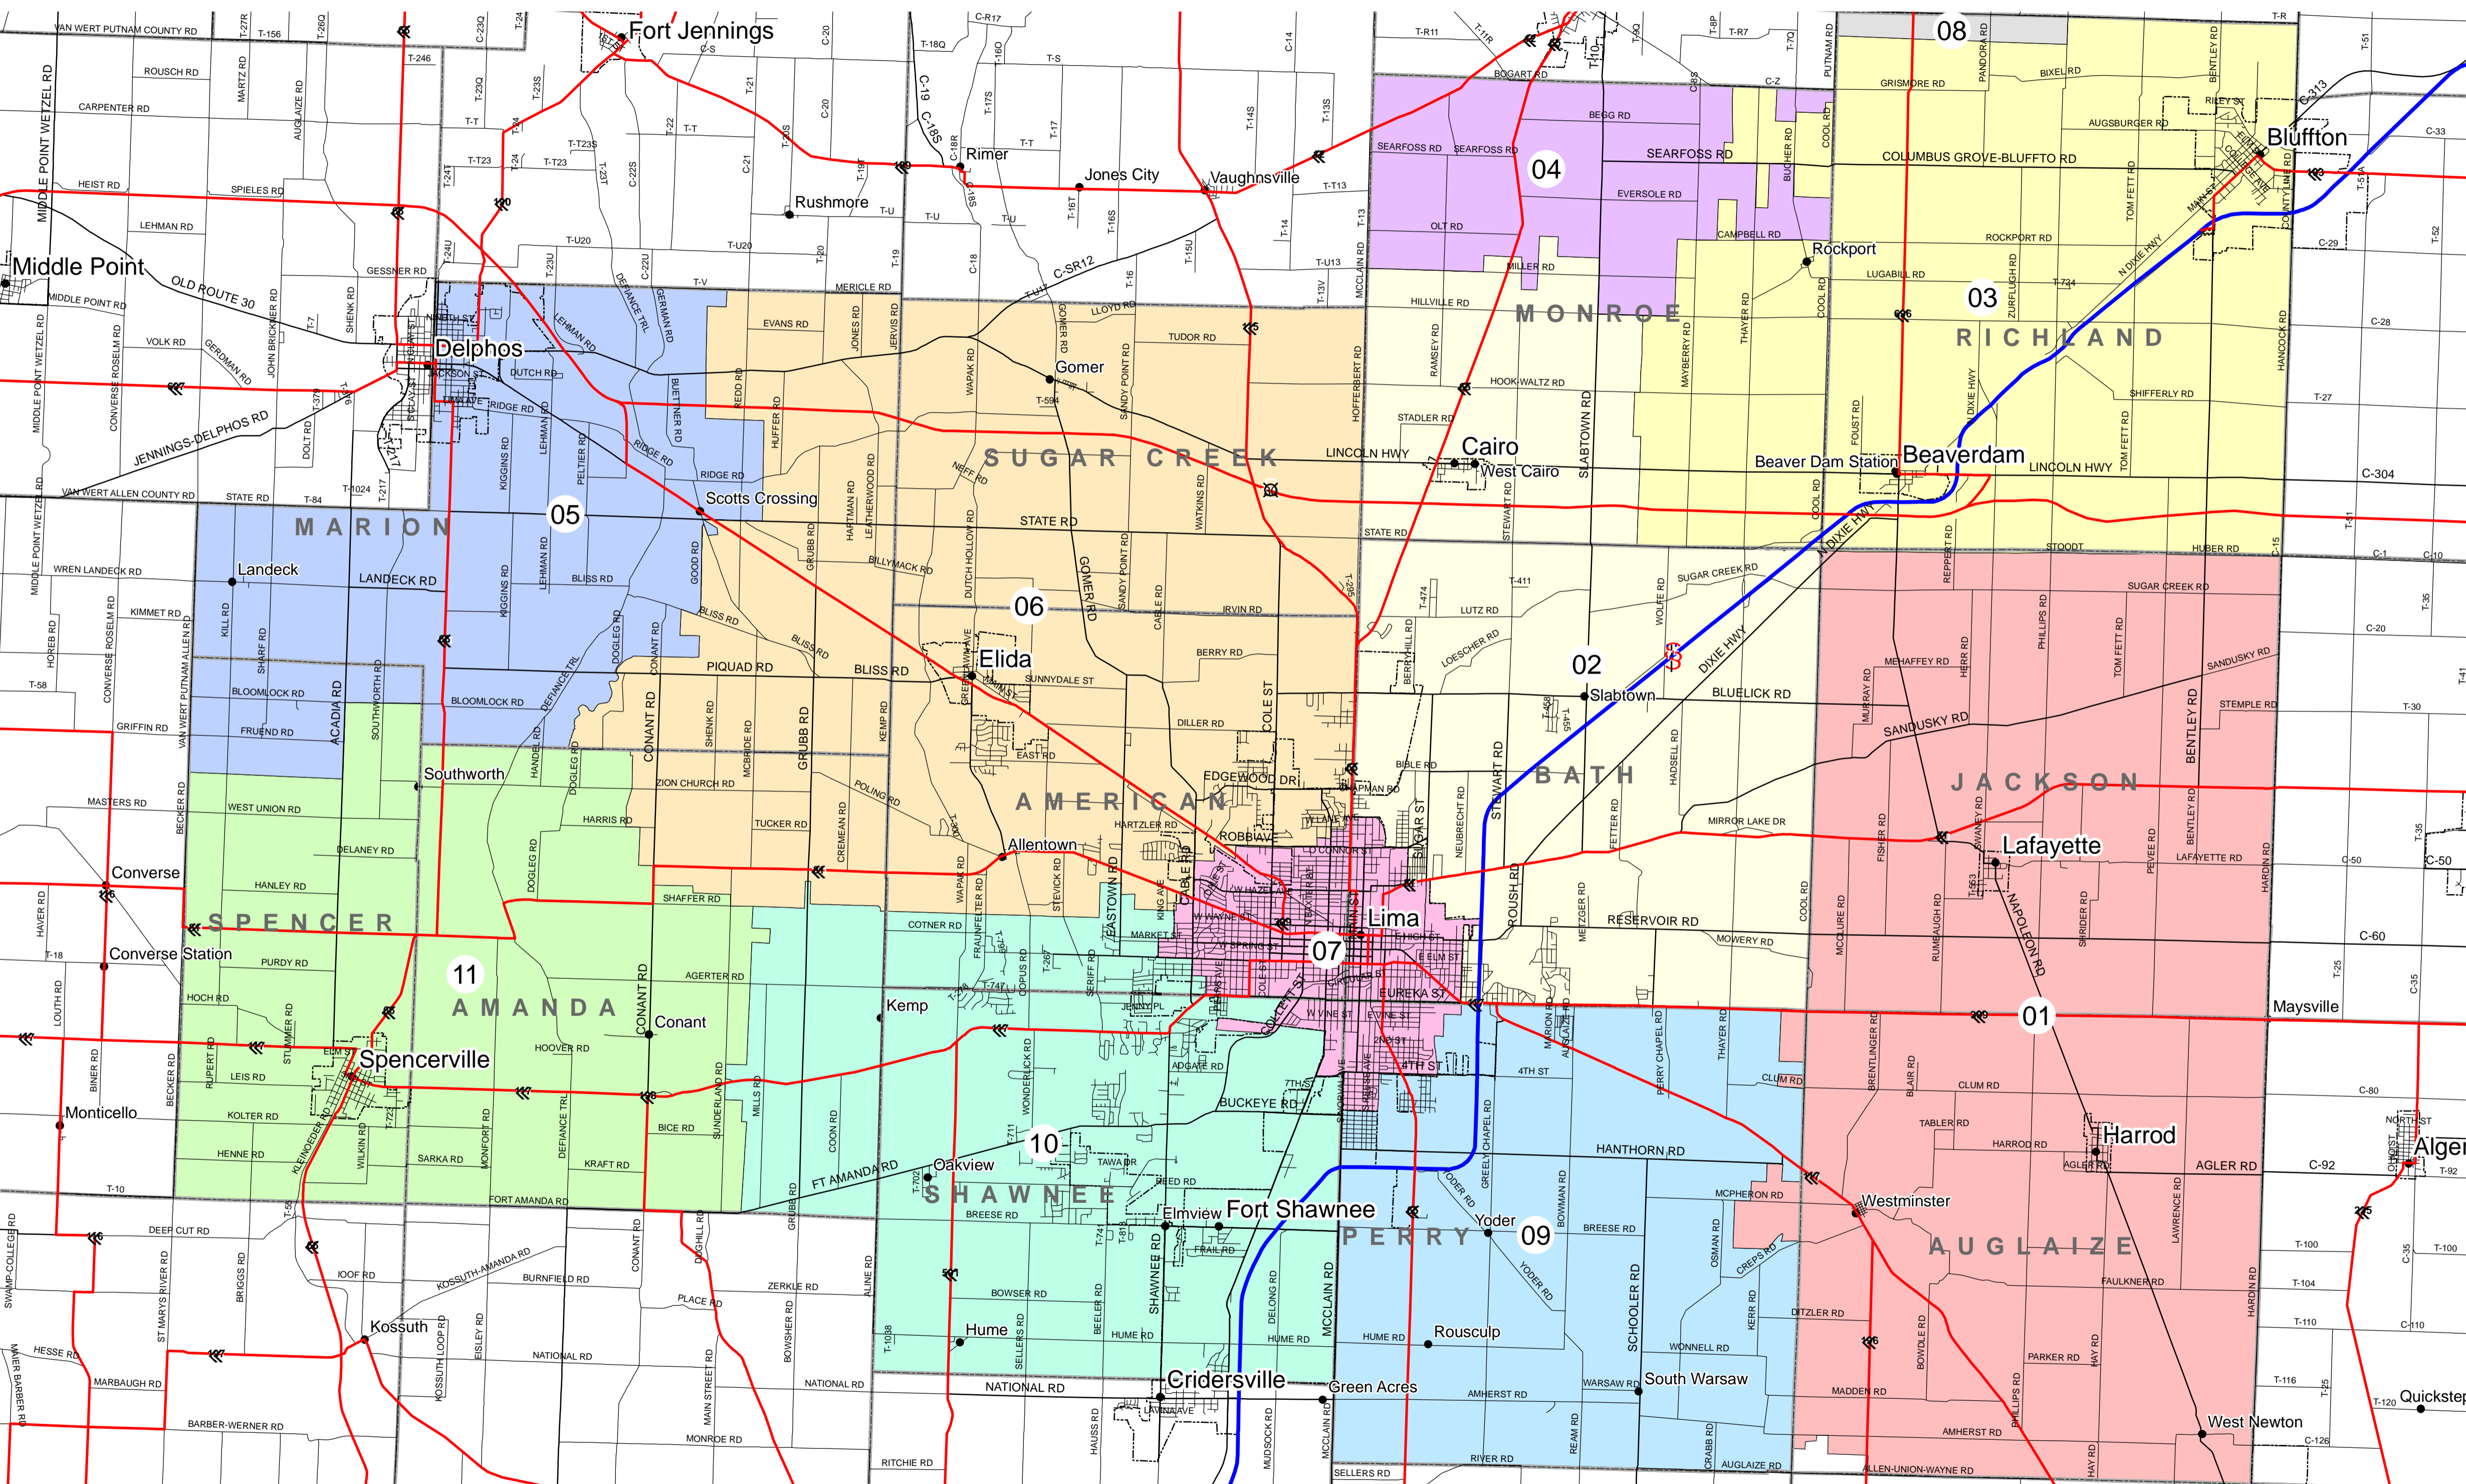

# Allen County School Districts

- Interstate
- Highway
- Secondary Road
- Local Road
- City Boundary
- Township Boundary
- Places
- 01-ALLEN EAST LOCAL SD
- 02-BATH LOCAL SD
- 03-BLUFFTON EX VILL SD
- 04-COLUMBUS GROVE LOCAL SD
- 05-DELPHOS CITY SD
- 06-ELIDA LOCAL SD
- 07-LIMA CITY SD
- 08-PANDORA-GILBOA LOCAL SD
- 09-PERRY LOCAL SD
- 10-SHAWNEE LOCAL SD
- 11-SPENCERVILLE LOCAL SD

Public Utilities Commission of Ohio, 2007  
 School district boundary line data last updated in 2004  
 Source: Ohio Geographic Information System Service Center and Cleveland State University  
 in partnership with the Ohio Department of Education