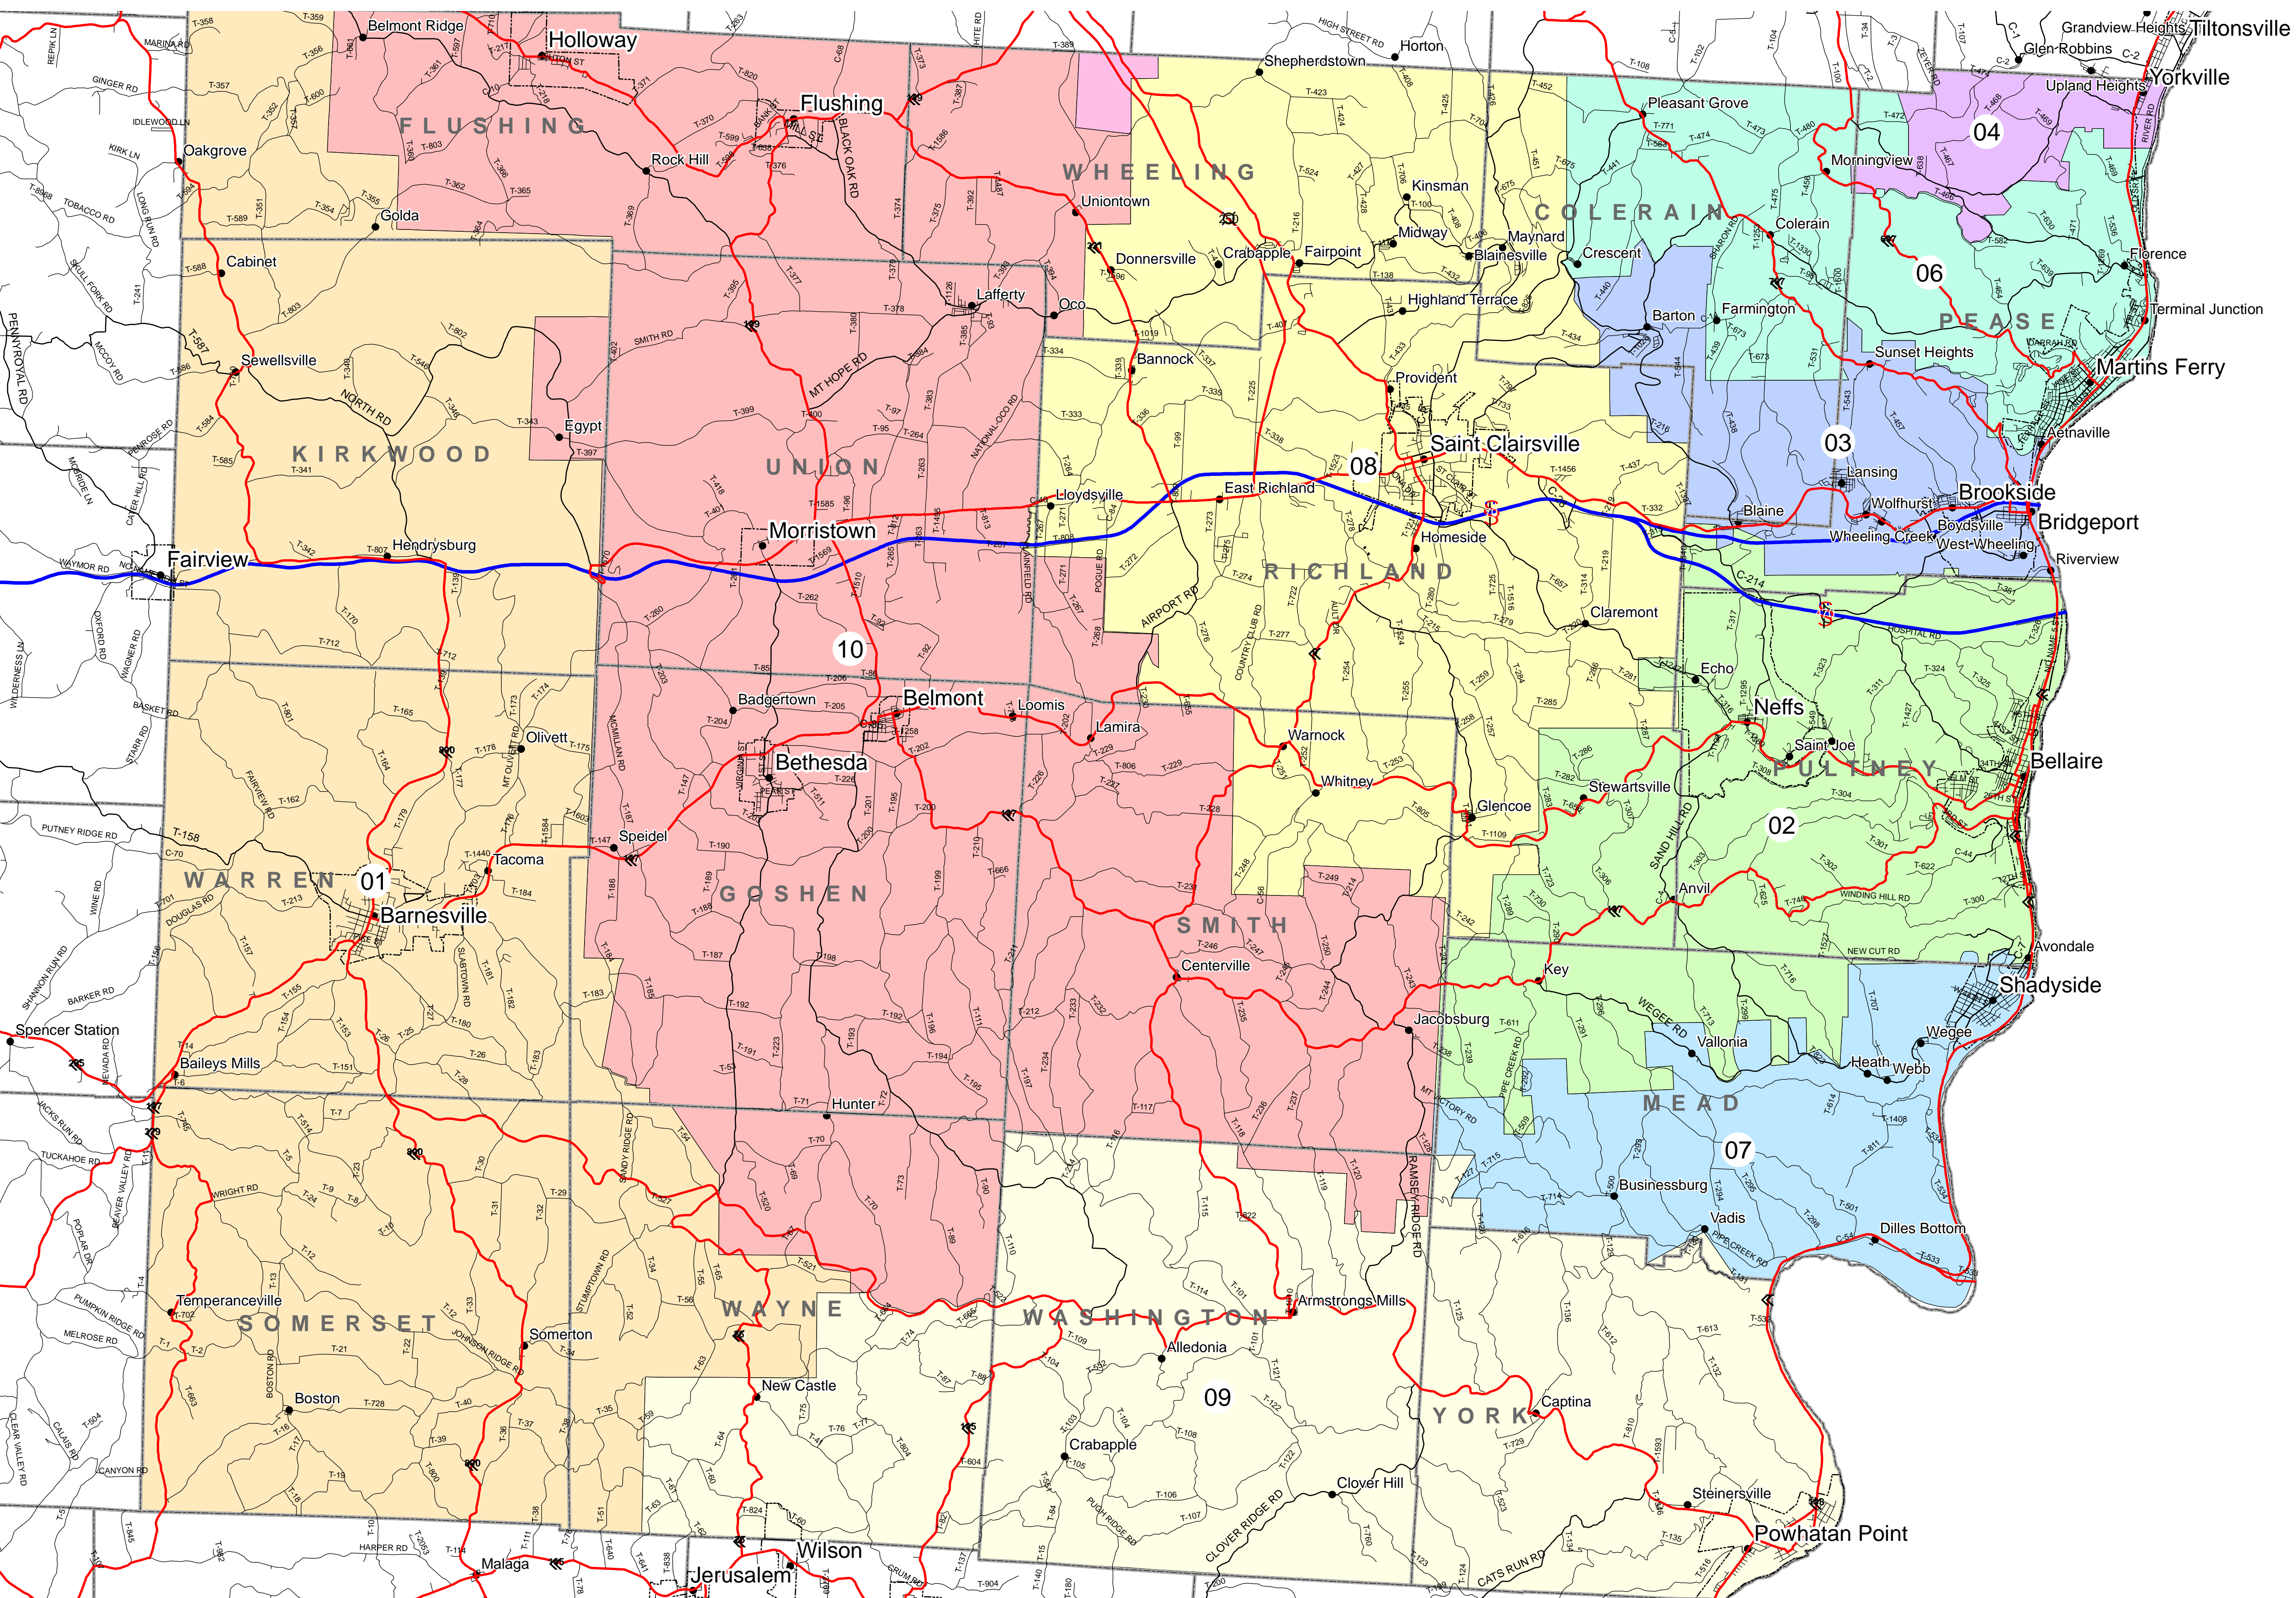

Belmont County School Districts

- Interstate
- Highway
- Secondary Road
- Local Road
- City Boundary
- Township Boundary
- Places
- 01-BARNESVILLE EX VILL SD
- 02-BELLAIRE CITY SD
- 03-BRIDGEPORT EX VILL SD
- 04-BUCKEYE LOCAL SD
- 05-HARRISON HILLS CITY SD
- 06-MARTINS FERRY CITY SD
- 07-SHADYSIDE LOCAL SD
- 08-ST. CLAIRSVILLE-RICHLAND CITY SD
- 09-SWITZERLAND OF OHIO LOCAL SD
- 10-UNION LOCAL SD

Public Utilities Commission of Ohio, 2007
 School district boundary line data last updated in 2004
 Source: Ohio Geographic Information System Service Center and Cleveland State University
 in partnership with the Ohio Department of Education