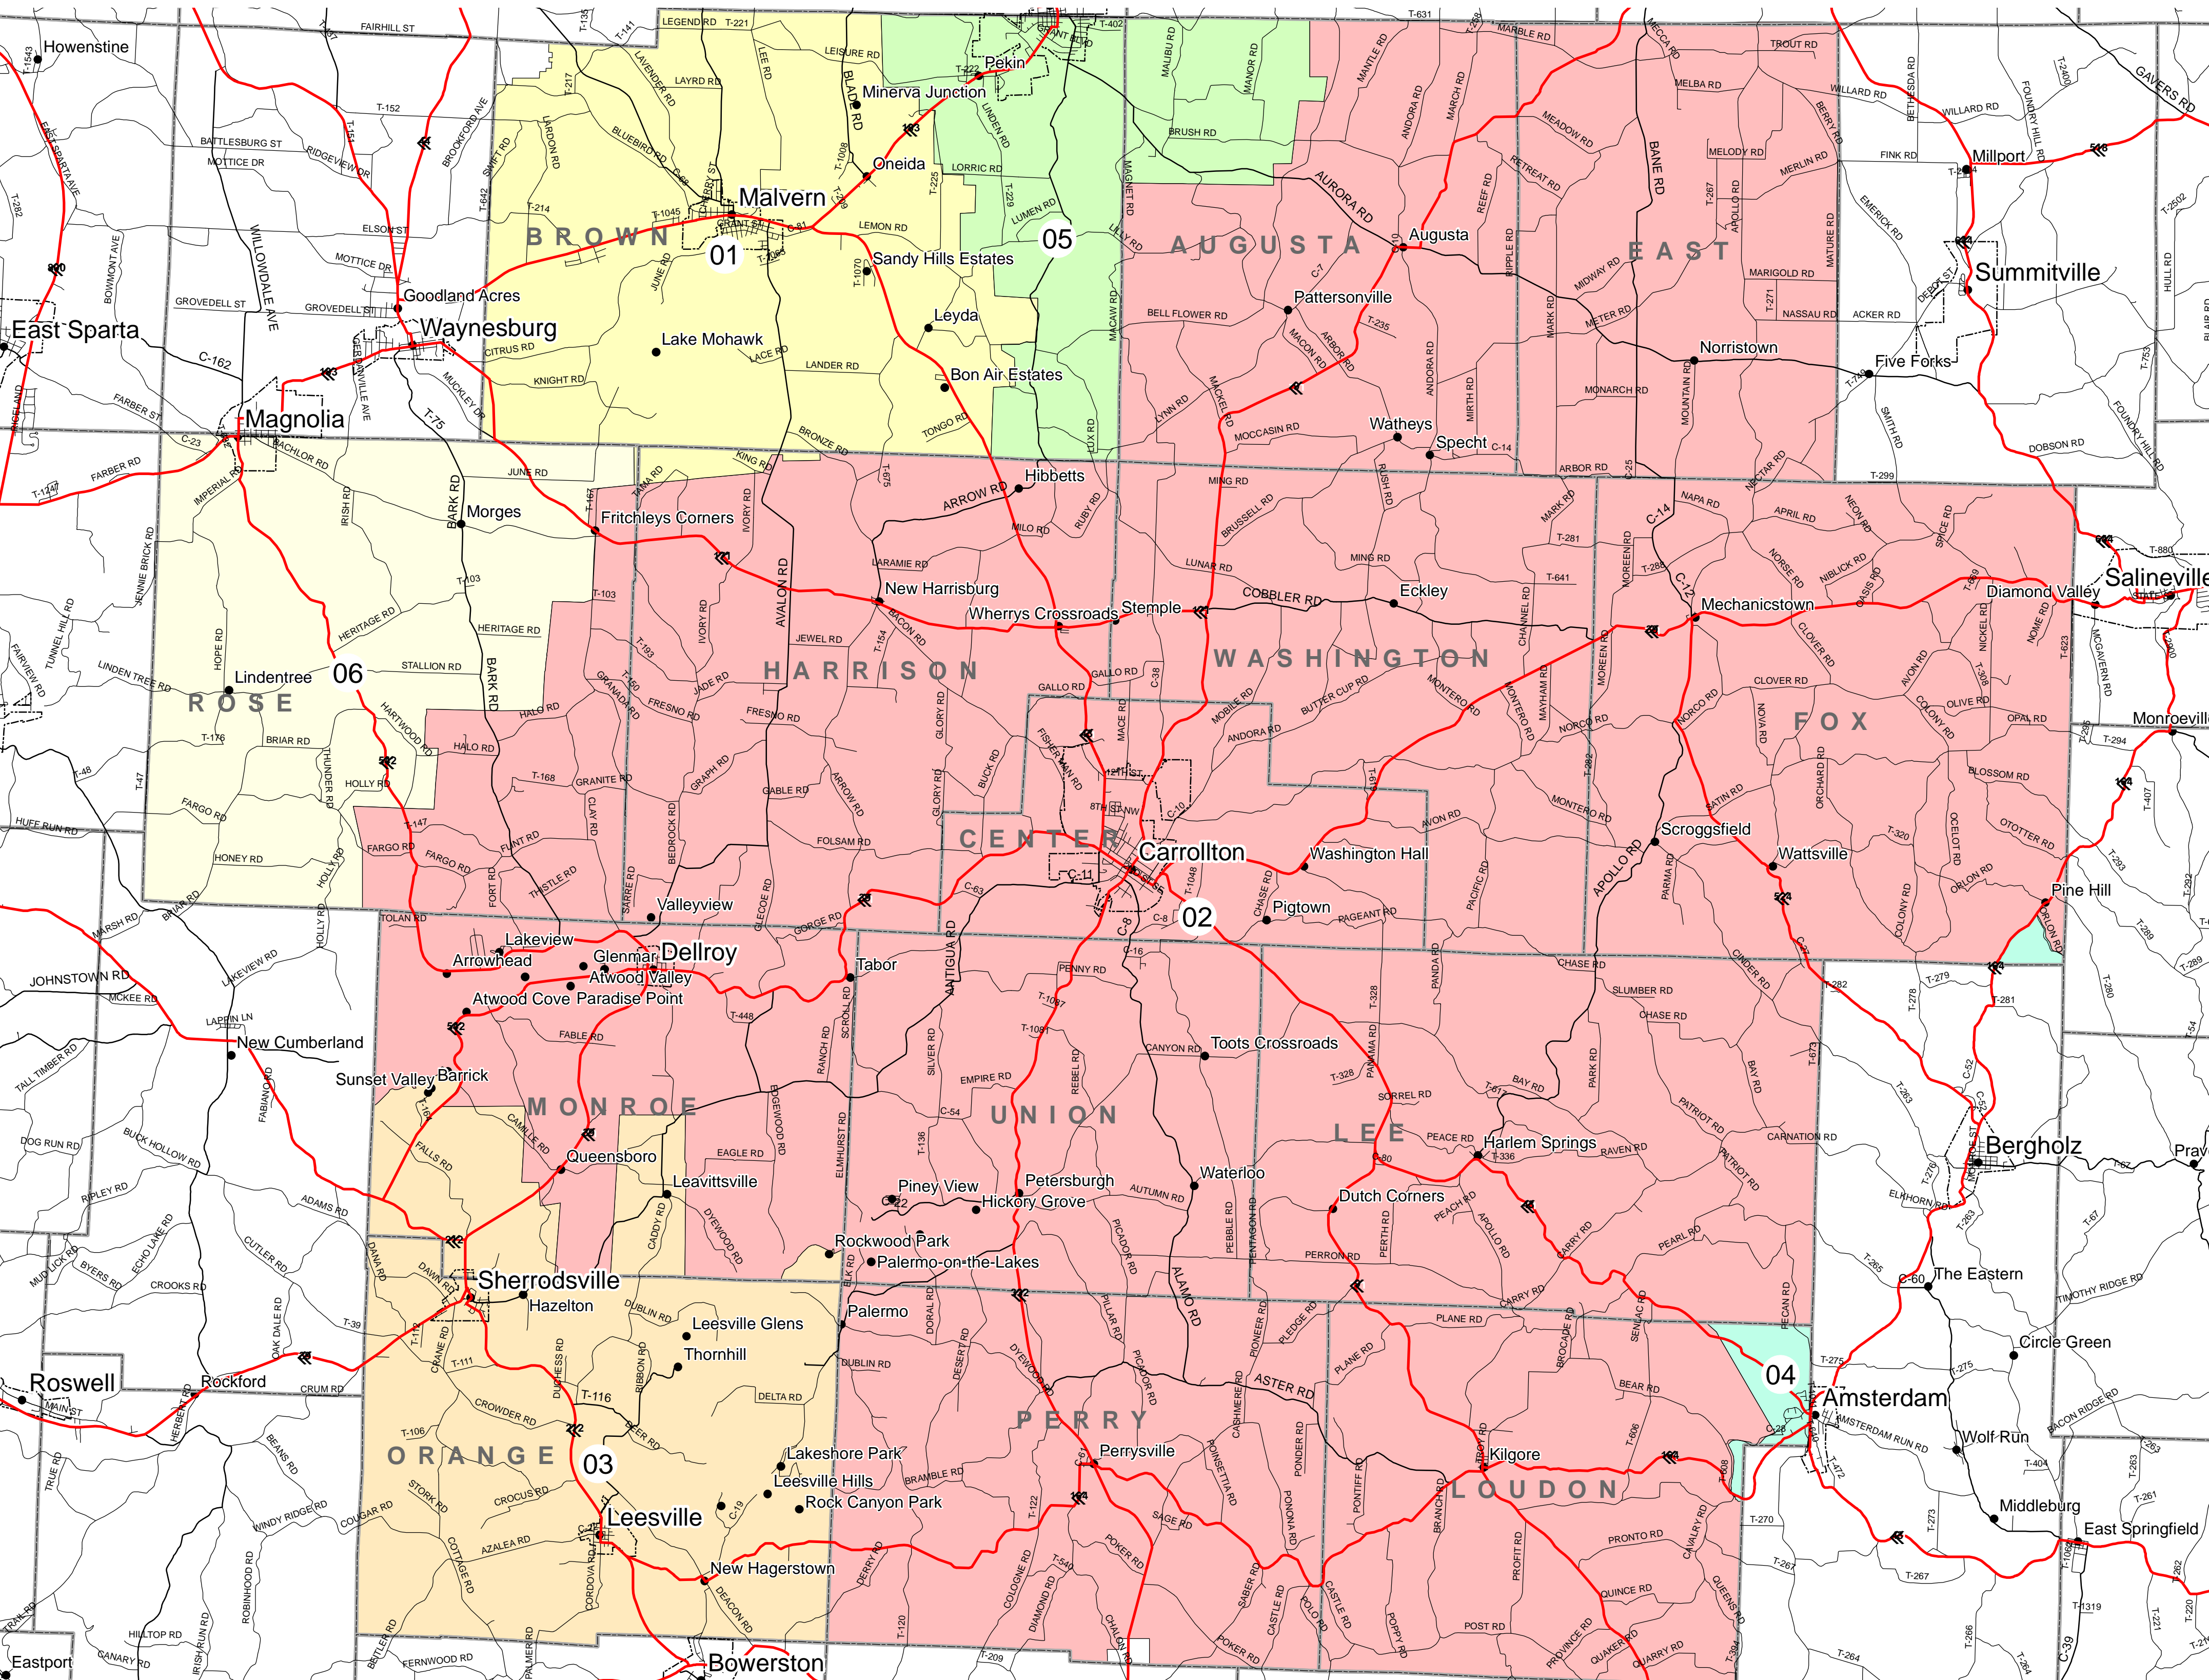

# Carroll County School Districts

- Interstate
- Highway
- Secondary Road
- Local Road
- City Boundary
- Township Boundary
- Places
- 01-BROWN LOCAL SD
- 02-CARROLLTON EX VILL SD
- 03-CONOTTON VALLEY UNION LOCAL SD
- 04-EDISON LOCAL SD
- 05-MINERVA LOCAL SD
- 06-SANDY VALLEY LOCAL SD

Public Utilities Commission of Ohio, 2007  
 School district boundary line data last updated in 2004  
 Source: Ohio Geographic Information System Service Center and Cleveland State University  
 in partnership with the Ohio Department of Education