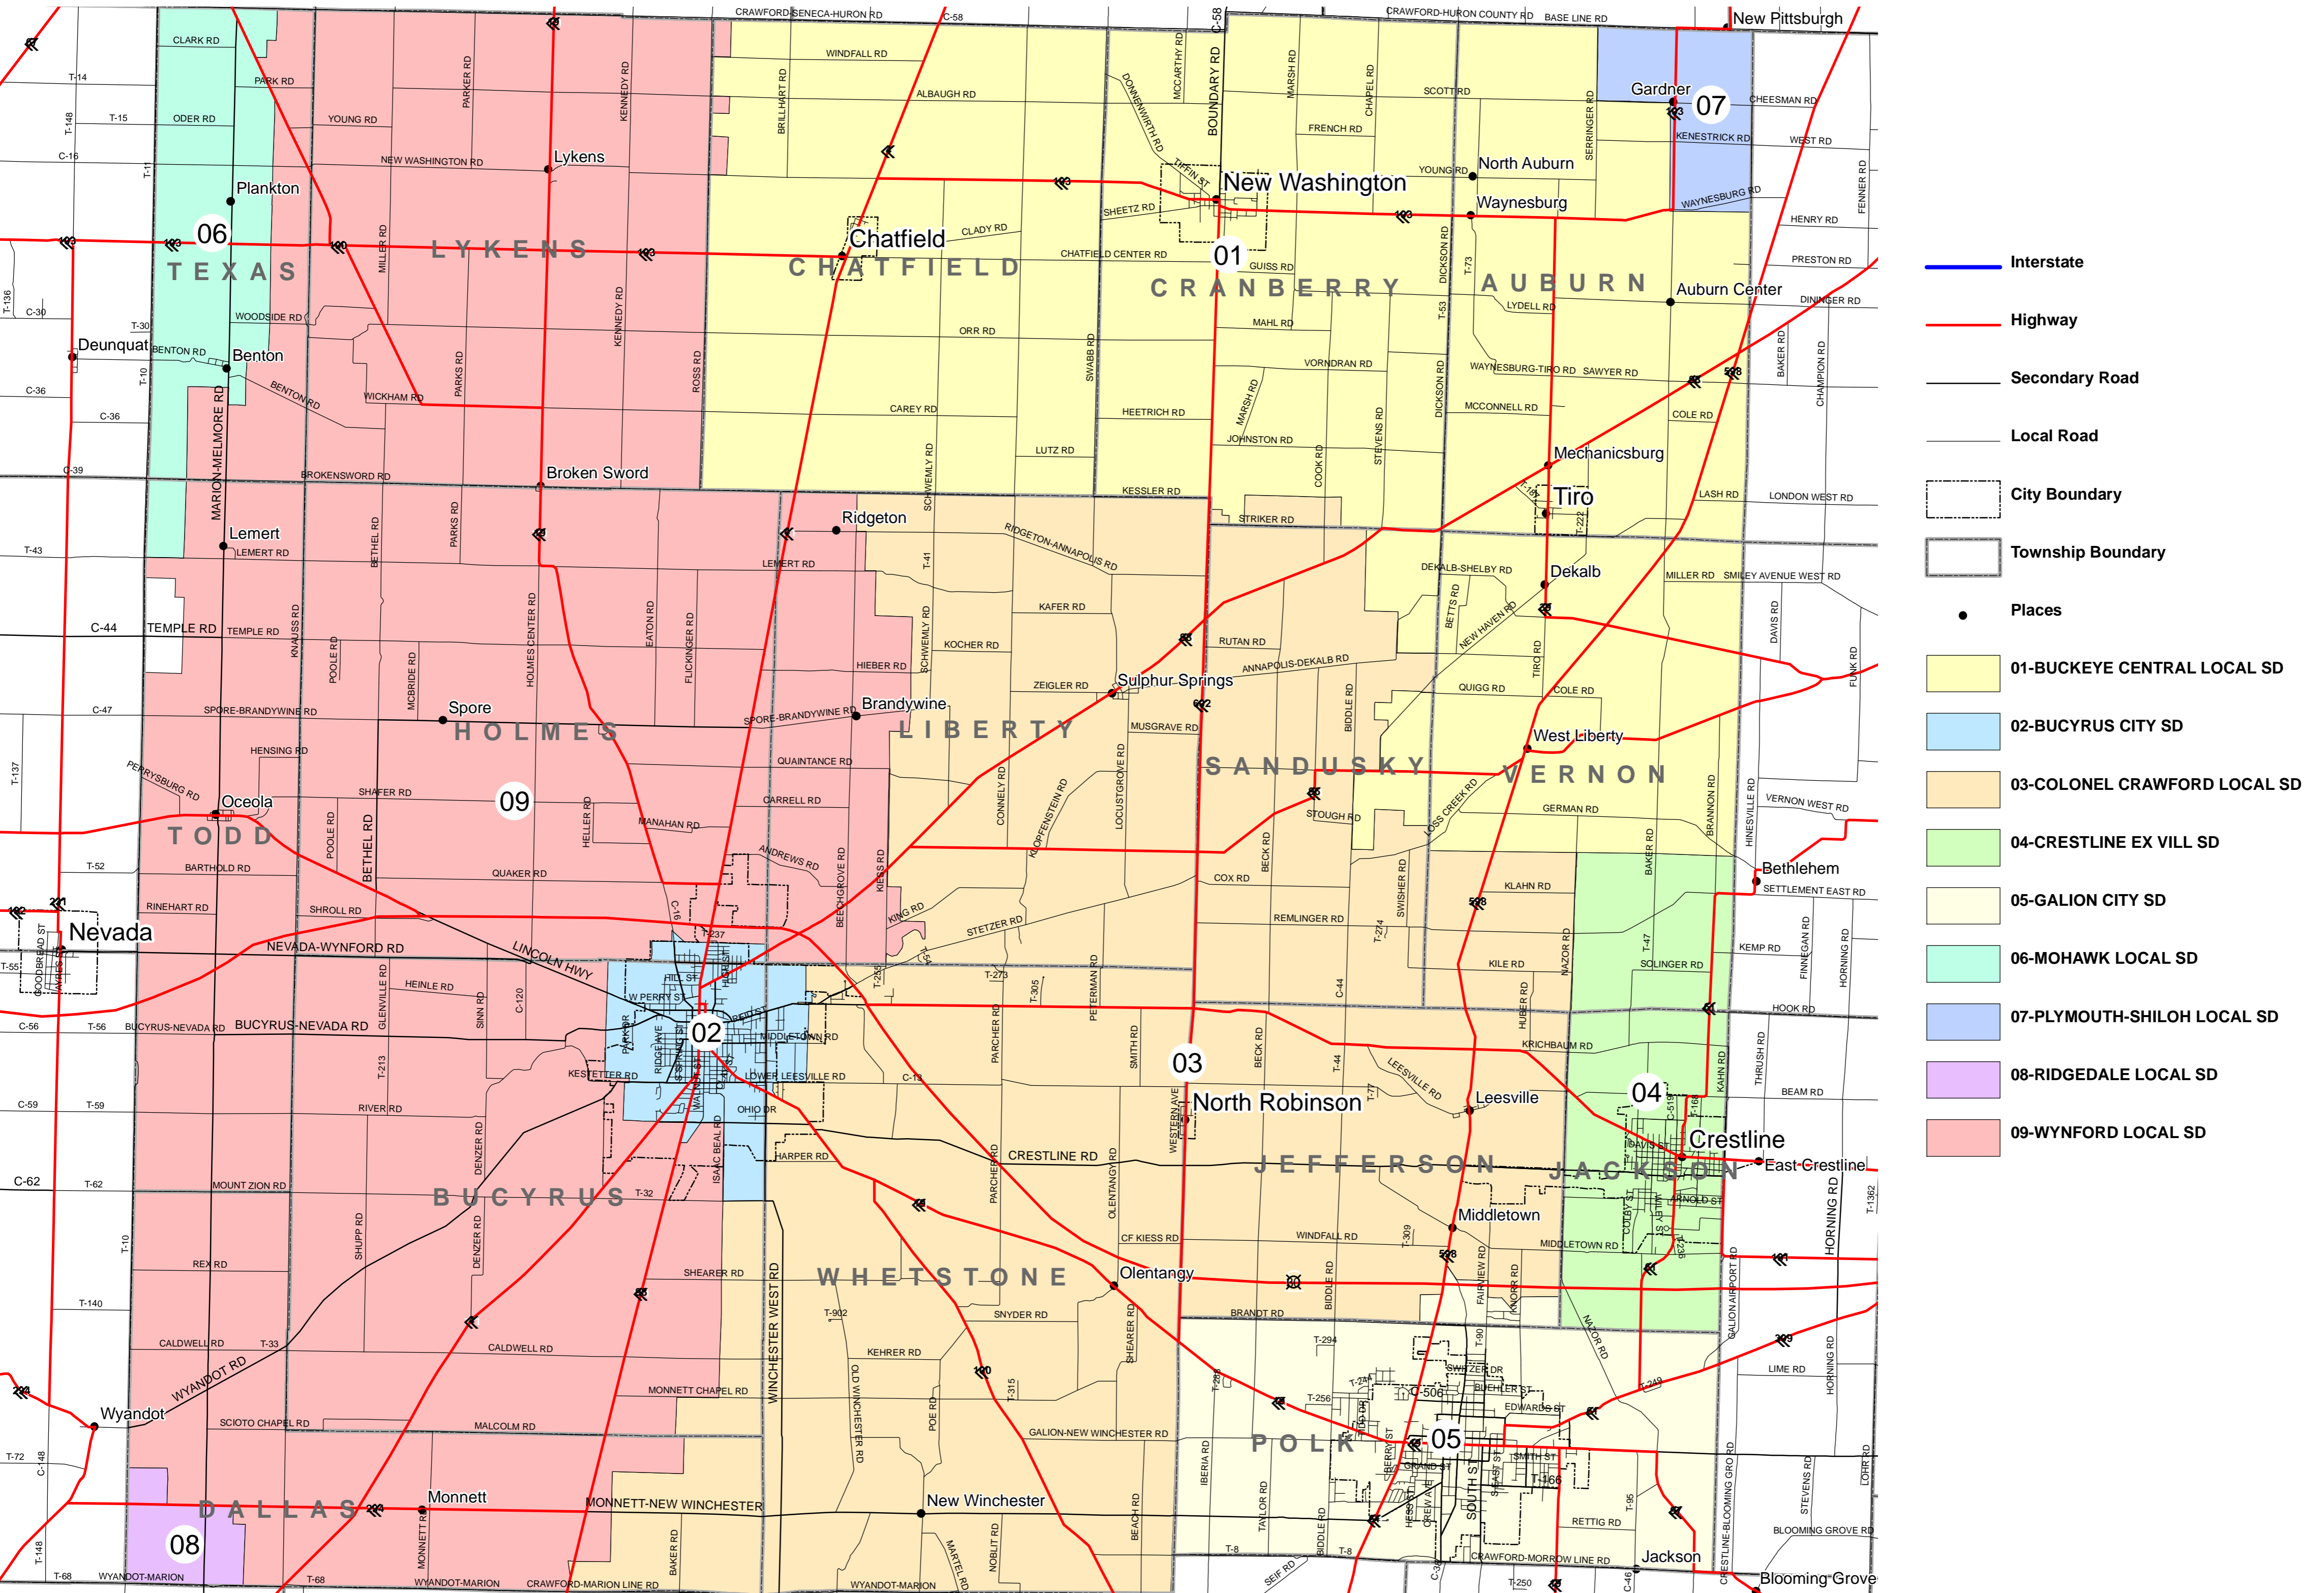

# Crawford County School Districts

- Interstate
- Highway
- Secondary Road
- Local Road
- City Boundary
- Township Boundary
- Places
- 01-BUCKEYE CENTRAL LOCAL SD
- 02-BUCYRUS CITY SD
- 03-COLONEL CRAWFORD LOCAL SD
- 04-CRESTLINE EX VILL SD
- 05-GALION CITY SD
- 06-MOHAWK LOCAL SD
- 07-PLYMOUTH-SHILOH LOCAL SD
- 08-RIDGEDALE LOCAL SD
- 09-WYNFORD LOCAL SD

Public Utilities Commission of Ohio, 2007  
 School district boundary line data last updated in 2004  
 Source: Ohio Geographic Information System Service Center and Cleveland State University  
 in partnership with the Ohio Department of Education