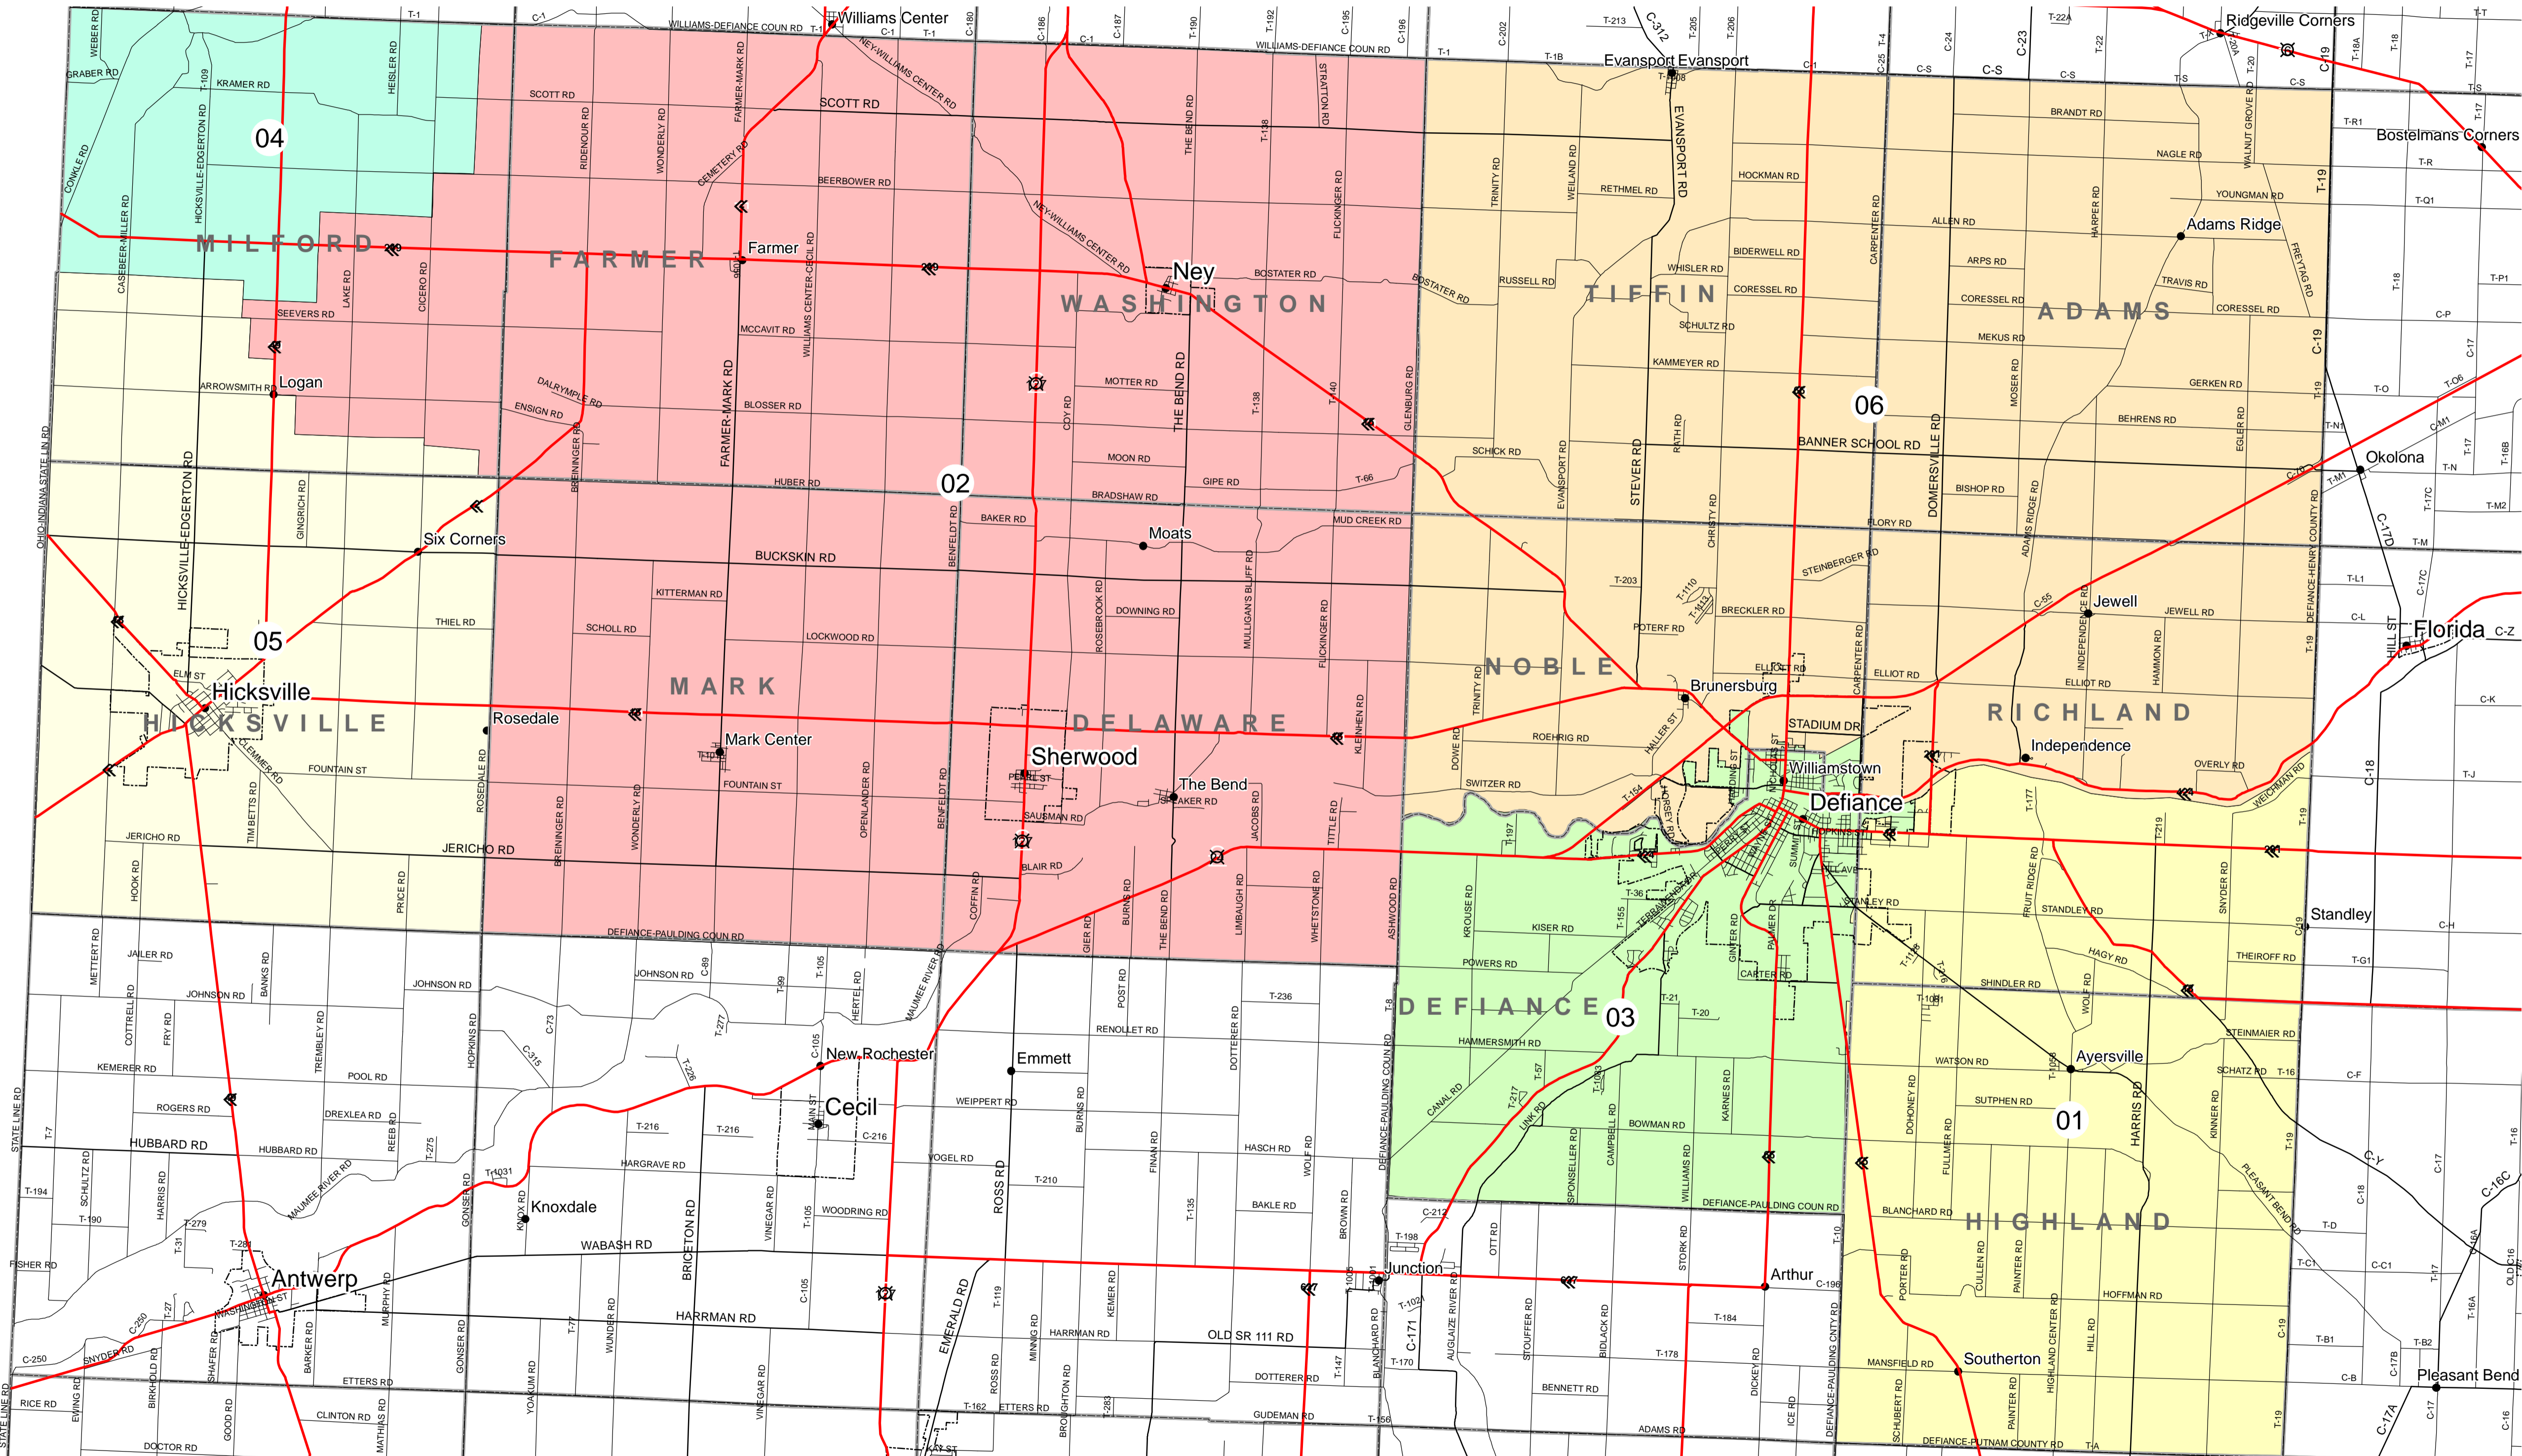

Defiance County School Districts

- Interstate
- Highway
- Secondary Road
- Local Road
- City Boundary
- Township Boundary
- Places
- 01-AYERSVILLE LOCAL SD
- 02-CENTRAL LOCAL SD
- 03-DEFIANCE CITY SD
- 04-EDGERTON LOCAL SD
- 05-HICKSVILLE EX VILL SD
- 06-NORTHEASTERN LOCAL SD

Public Utilities Commission of Ohio, 2007
 School district boundary line data last updated in 2004
 Source: Ohio Geographic Information System Service Center and Cleveland State University
 in partnership with the Ohio Department of Education