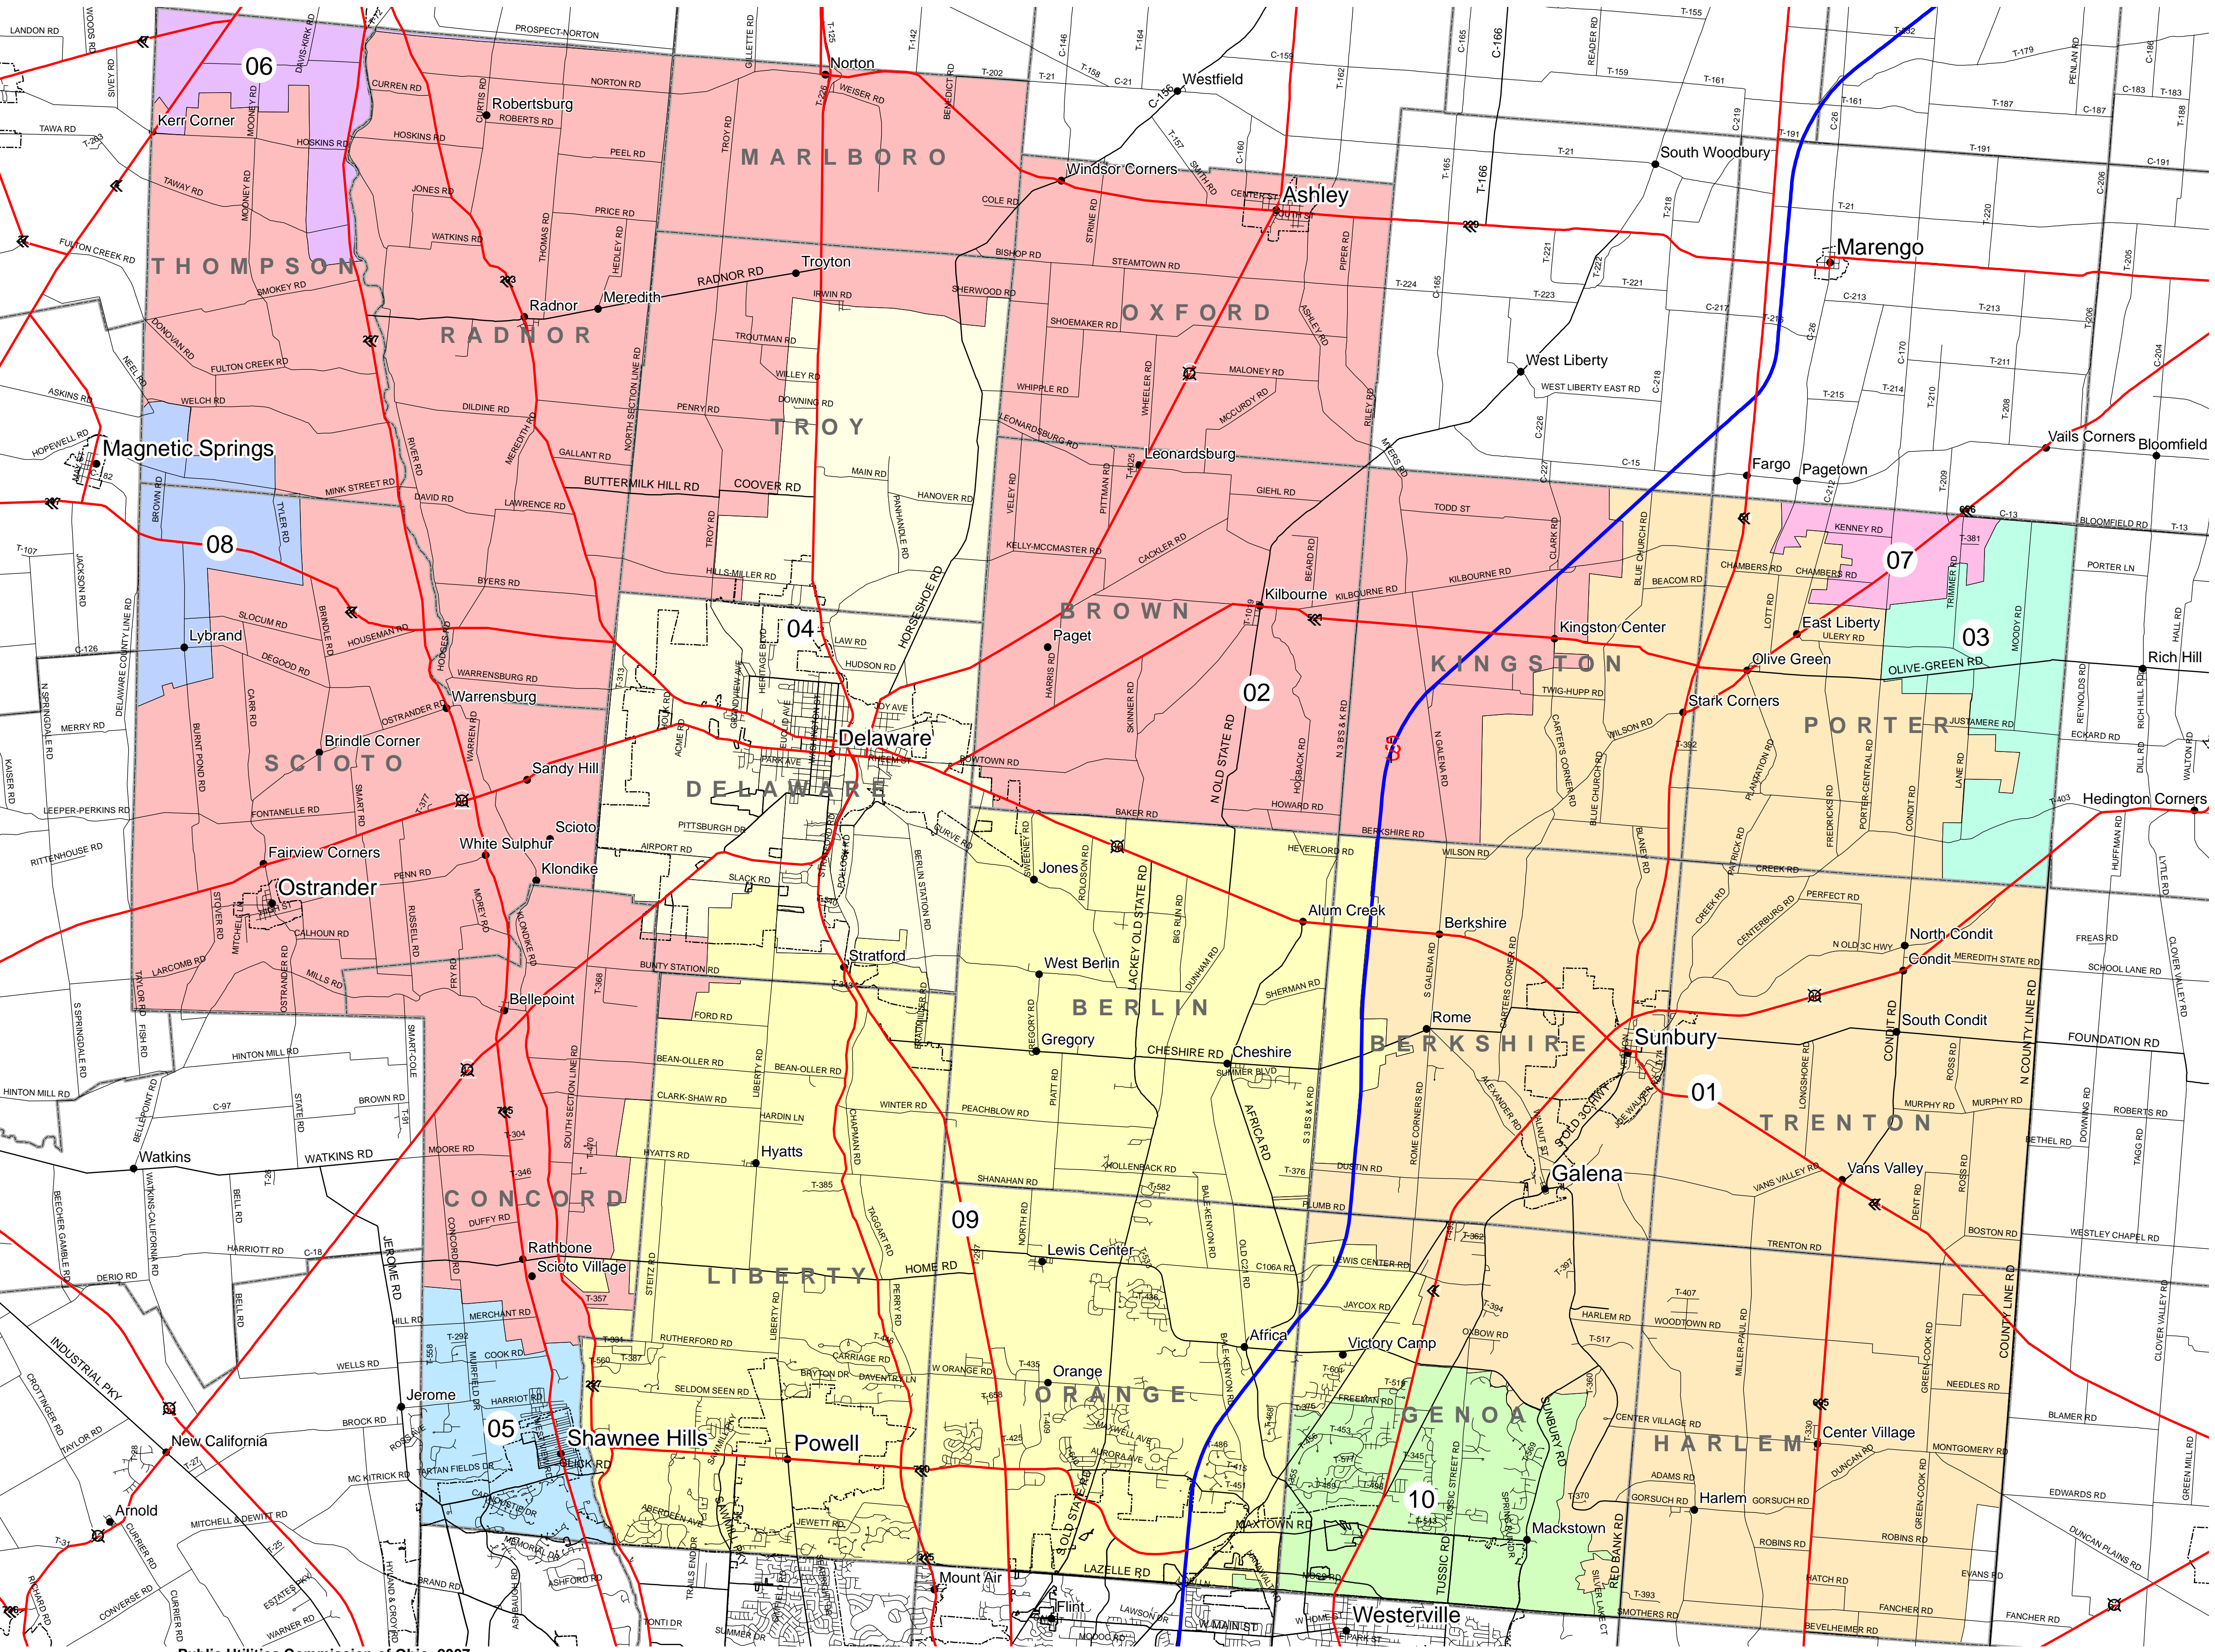

Delaware County School Districts

- Interstate
- Highway
- Secondary Road
- Local Road
- City Boundary
- Township Boundary
- Places
- 01-BIG WALNUT LOCAL SD
- 02-BUCKEYE VALLEY LOCAL SD
- 03-CENTERBURG LOCAL SD
- 04-DELAWARE CITY SD
- 05-DUBLIN CITY SD
- 06-ELGIN LOCAL SD
- 07-HIGHLAND LOCAL SD
- 08-NORTH UNION LOCAL SD
- 09-OLENTANGY LOCAL SD
- 10-WESTERVILLE CITY SD

Public Utilities Commission of Ohio, 2007
 School district boundary line data last updated in 2004
 Source: Ohio Geographic Information System Service Center and Cleveland State University
 in partnership with the Ohio Department of Education