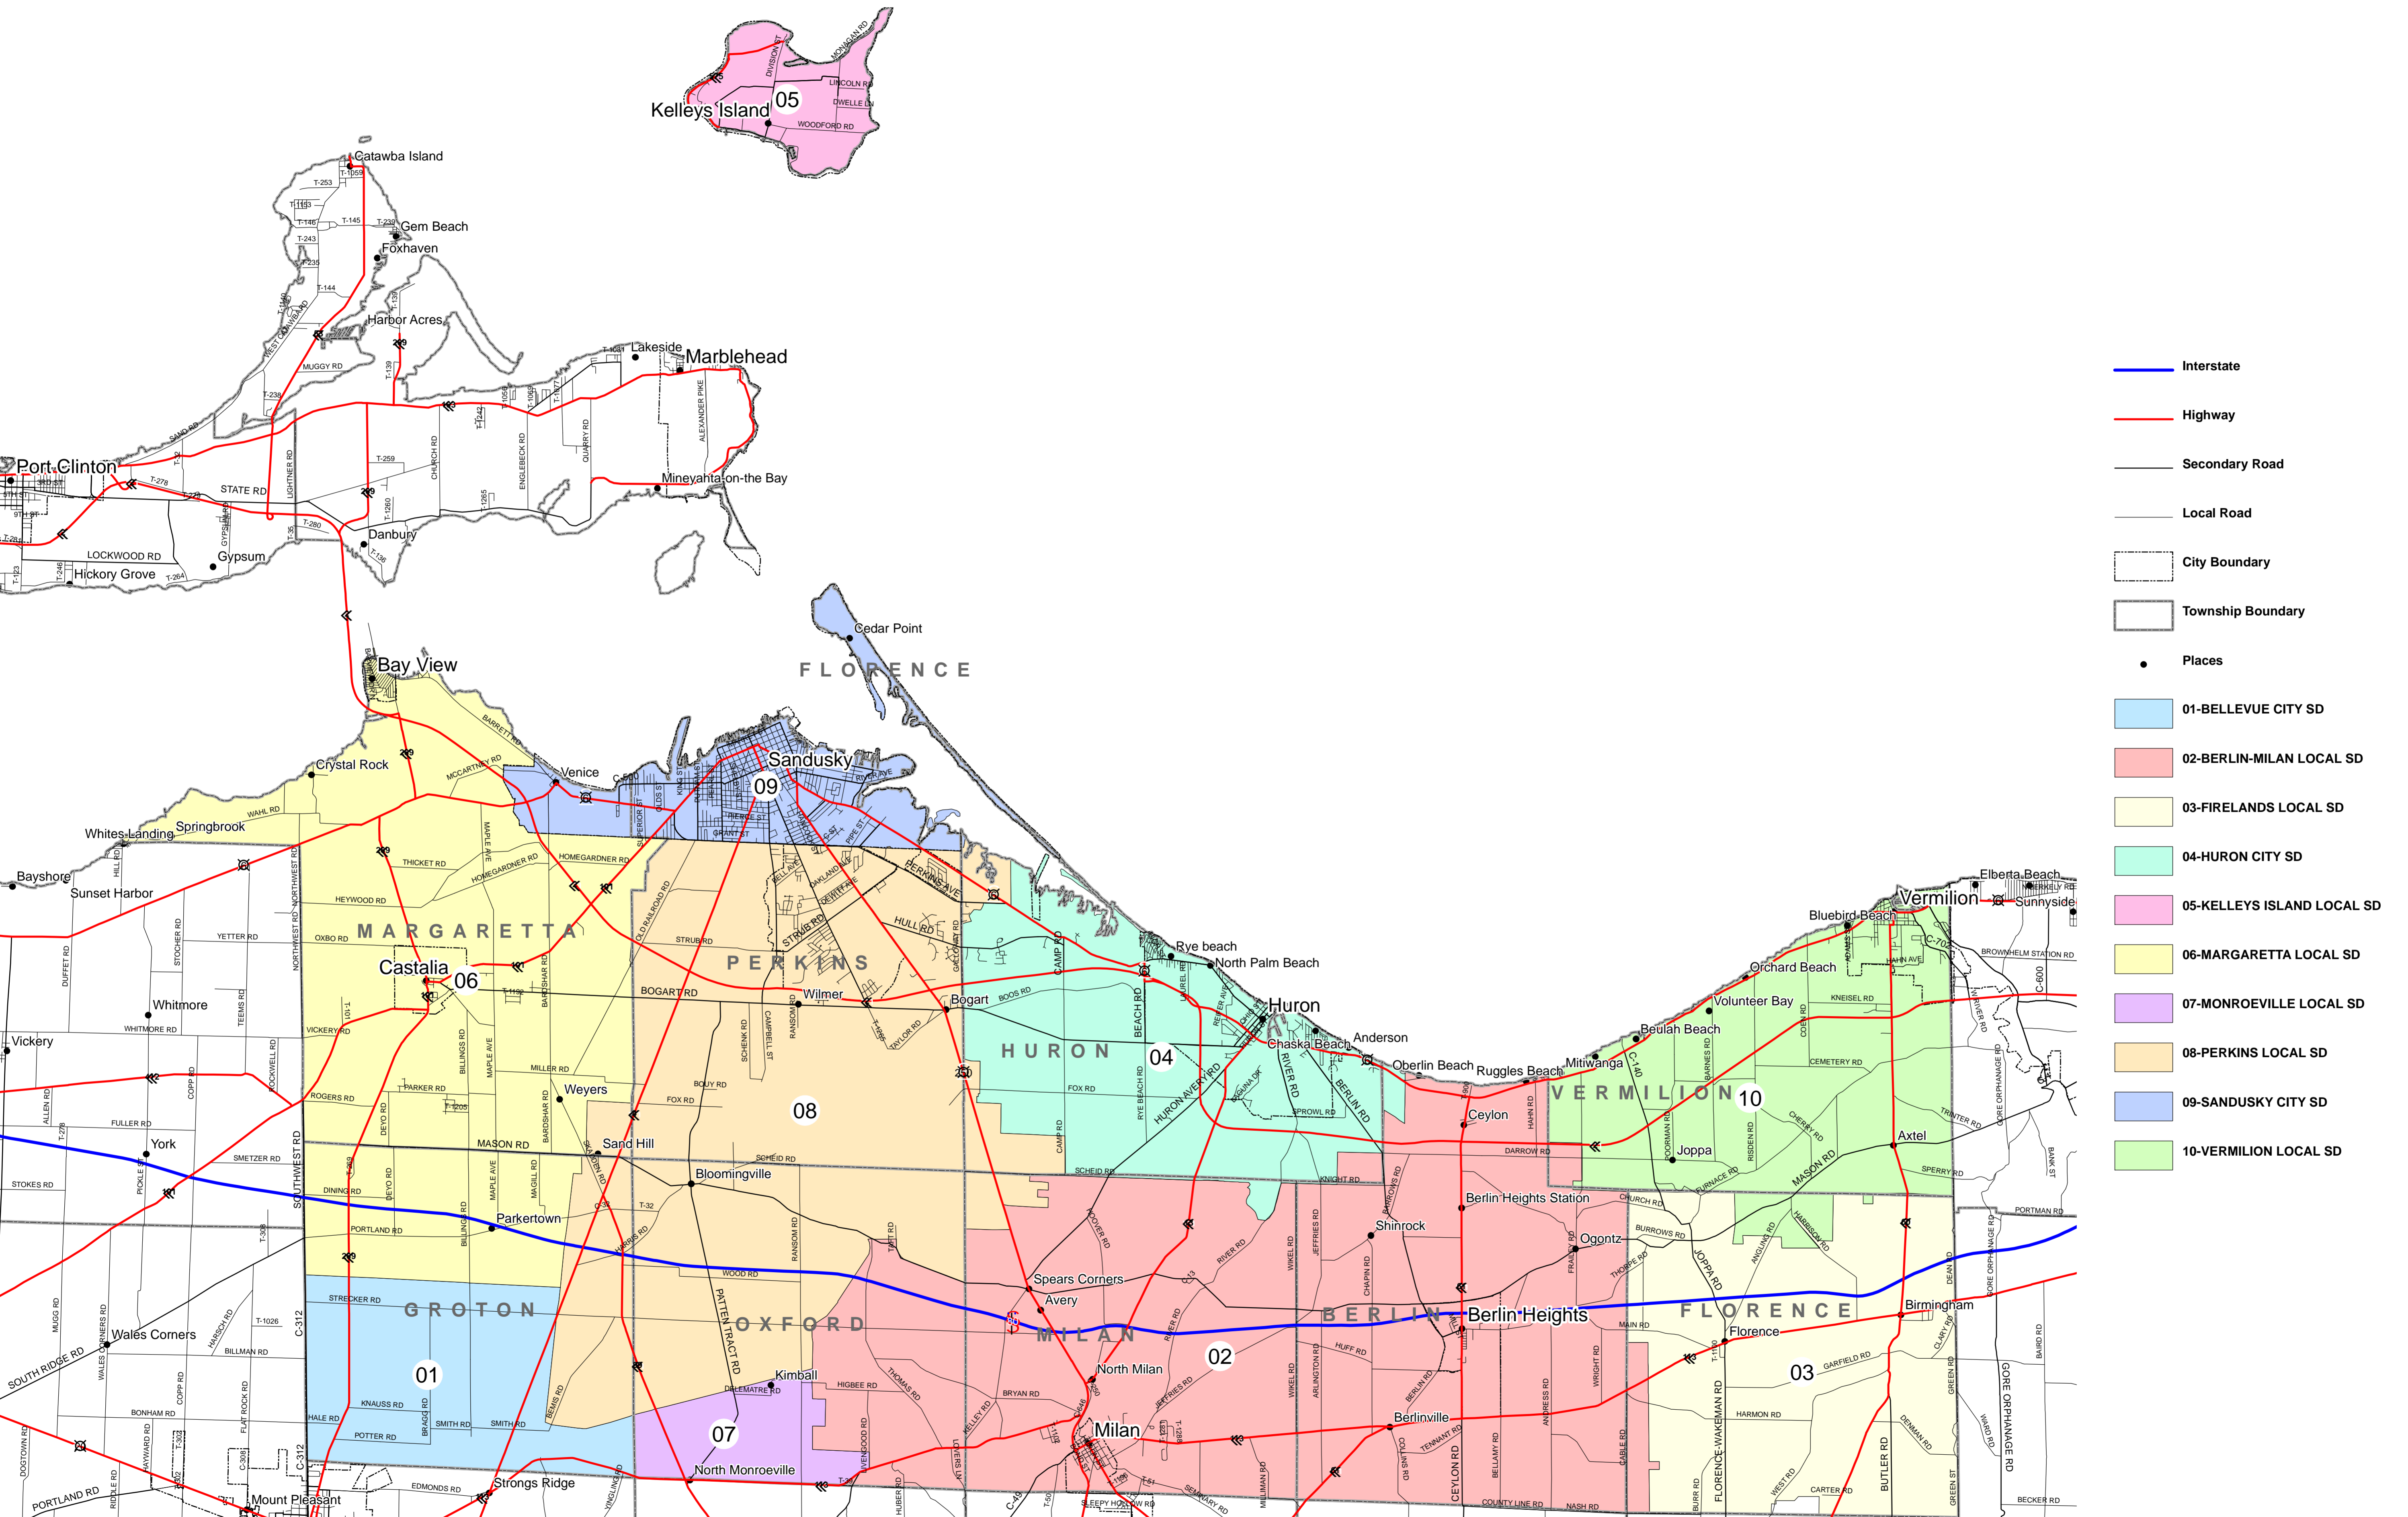

Erie County School Districts

- Interstate
- Highway
- Secondary Road
- Local Road
- City Boundary
- Township Boundary
- Places
- 01-BELLEVUE CITY SD
- 02-BERLIN-MILAN LOCAL SD
- 03-FIRELANDS LOCAL SD
- 04-HURON CITY SD
- 05-KELLEYS ISLAND LOCAL SD
- 06-MARGARETTA LOCAL SD
- 07-MONROEVILLE LOCAL SD
- 08-PERKINS LOCAL SD
- 09-SANDUSKY CITY SD
- 10-VERMILION LOCAL SD

Public Utilities Commission of Ohio, 2007
 School district boundary line data last updated in 2004
 Source: Ohio Geographic Information System Service Center and Cleveland State University
 in partnership with the Ohio Department of Education