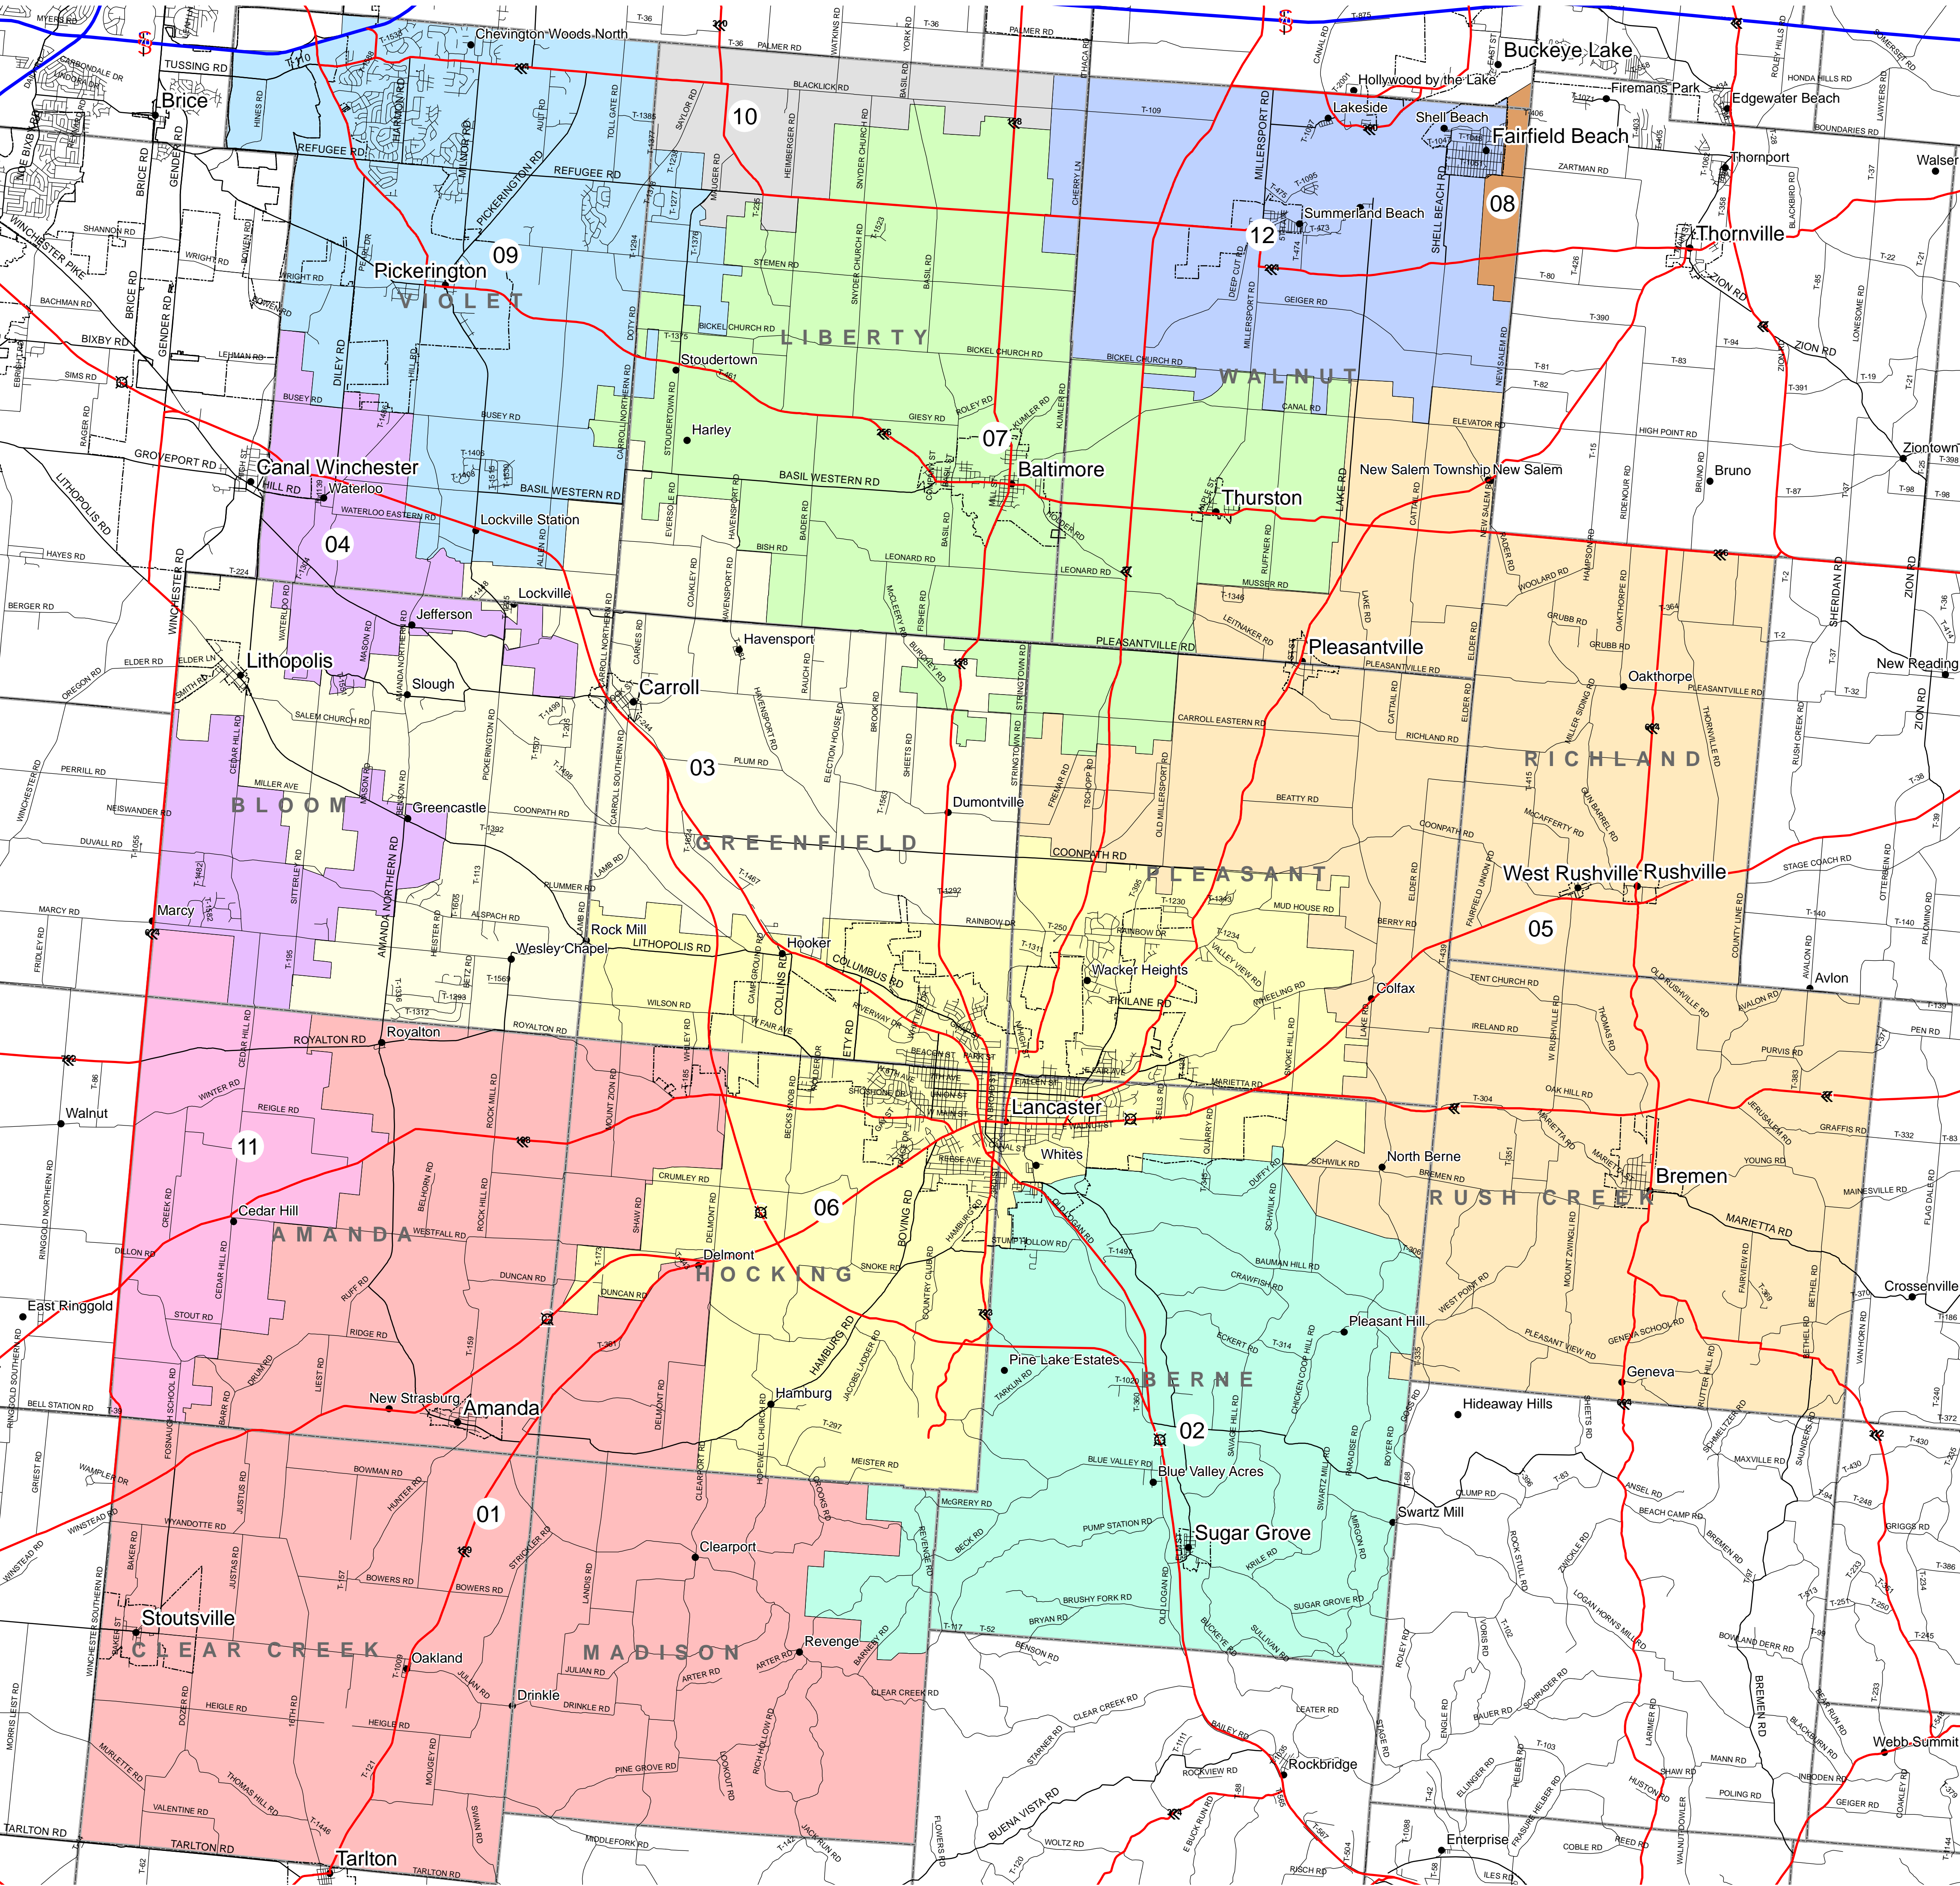

Fairfield County School Districts

- | | | | | | | | |
|--|-------------------|--|-------------------------------|--|------------------------------------|--|-------------------------------|
| | Interstate | | 01-AMANDA-CLEARCREEK LOCAL SD | | 05-FAIRFIELD UNION LOCAL SD | | 09-PICKERINGTON LOCAL SD |
| | Highway | | 02-BERNE UNION LOCAL SD | | 06-LANCASTER CITY SD | | 10-SOUTHWEST LICKING LOCAL SD |
| | Secondary Road | | 03-BLOOM CARROLL LOCAL SD | | 07-LIBERTY UNION-THURSTON LOCAL SD | | 11-TEAYS VALLEY LOCAL SD |
| | Local Road | | 04-CANAL WINCHESTER LOCAL SD | | 08-NORTHERN LOCAL SD | | 12-WALNUT TOWNSHIP LOCAL SD |
| | City Boundary | | | | | | |
| | Township Boundary | | | | | | |
| | Places | | | | | | |

Public Utilities Commission of Ohio, 2007
 School district boundary line data last updated in 2004
 Source: Ohio Geographic Information System Service Center and Cleveland State University
 in partnership with the Ohio Department of Education