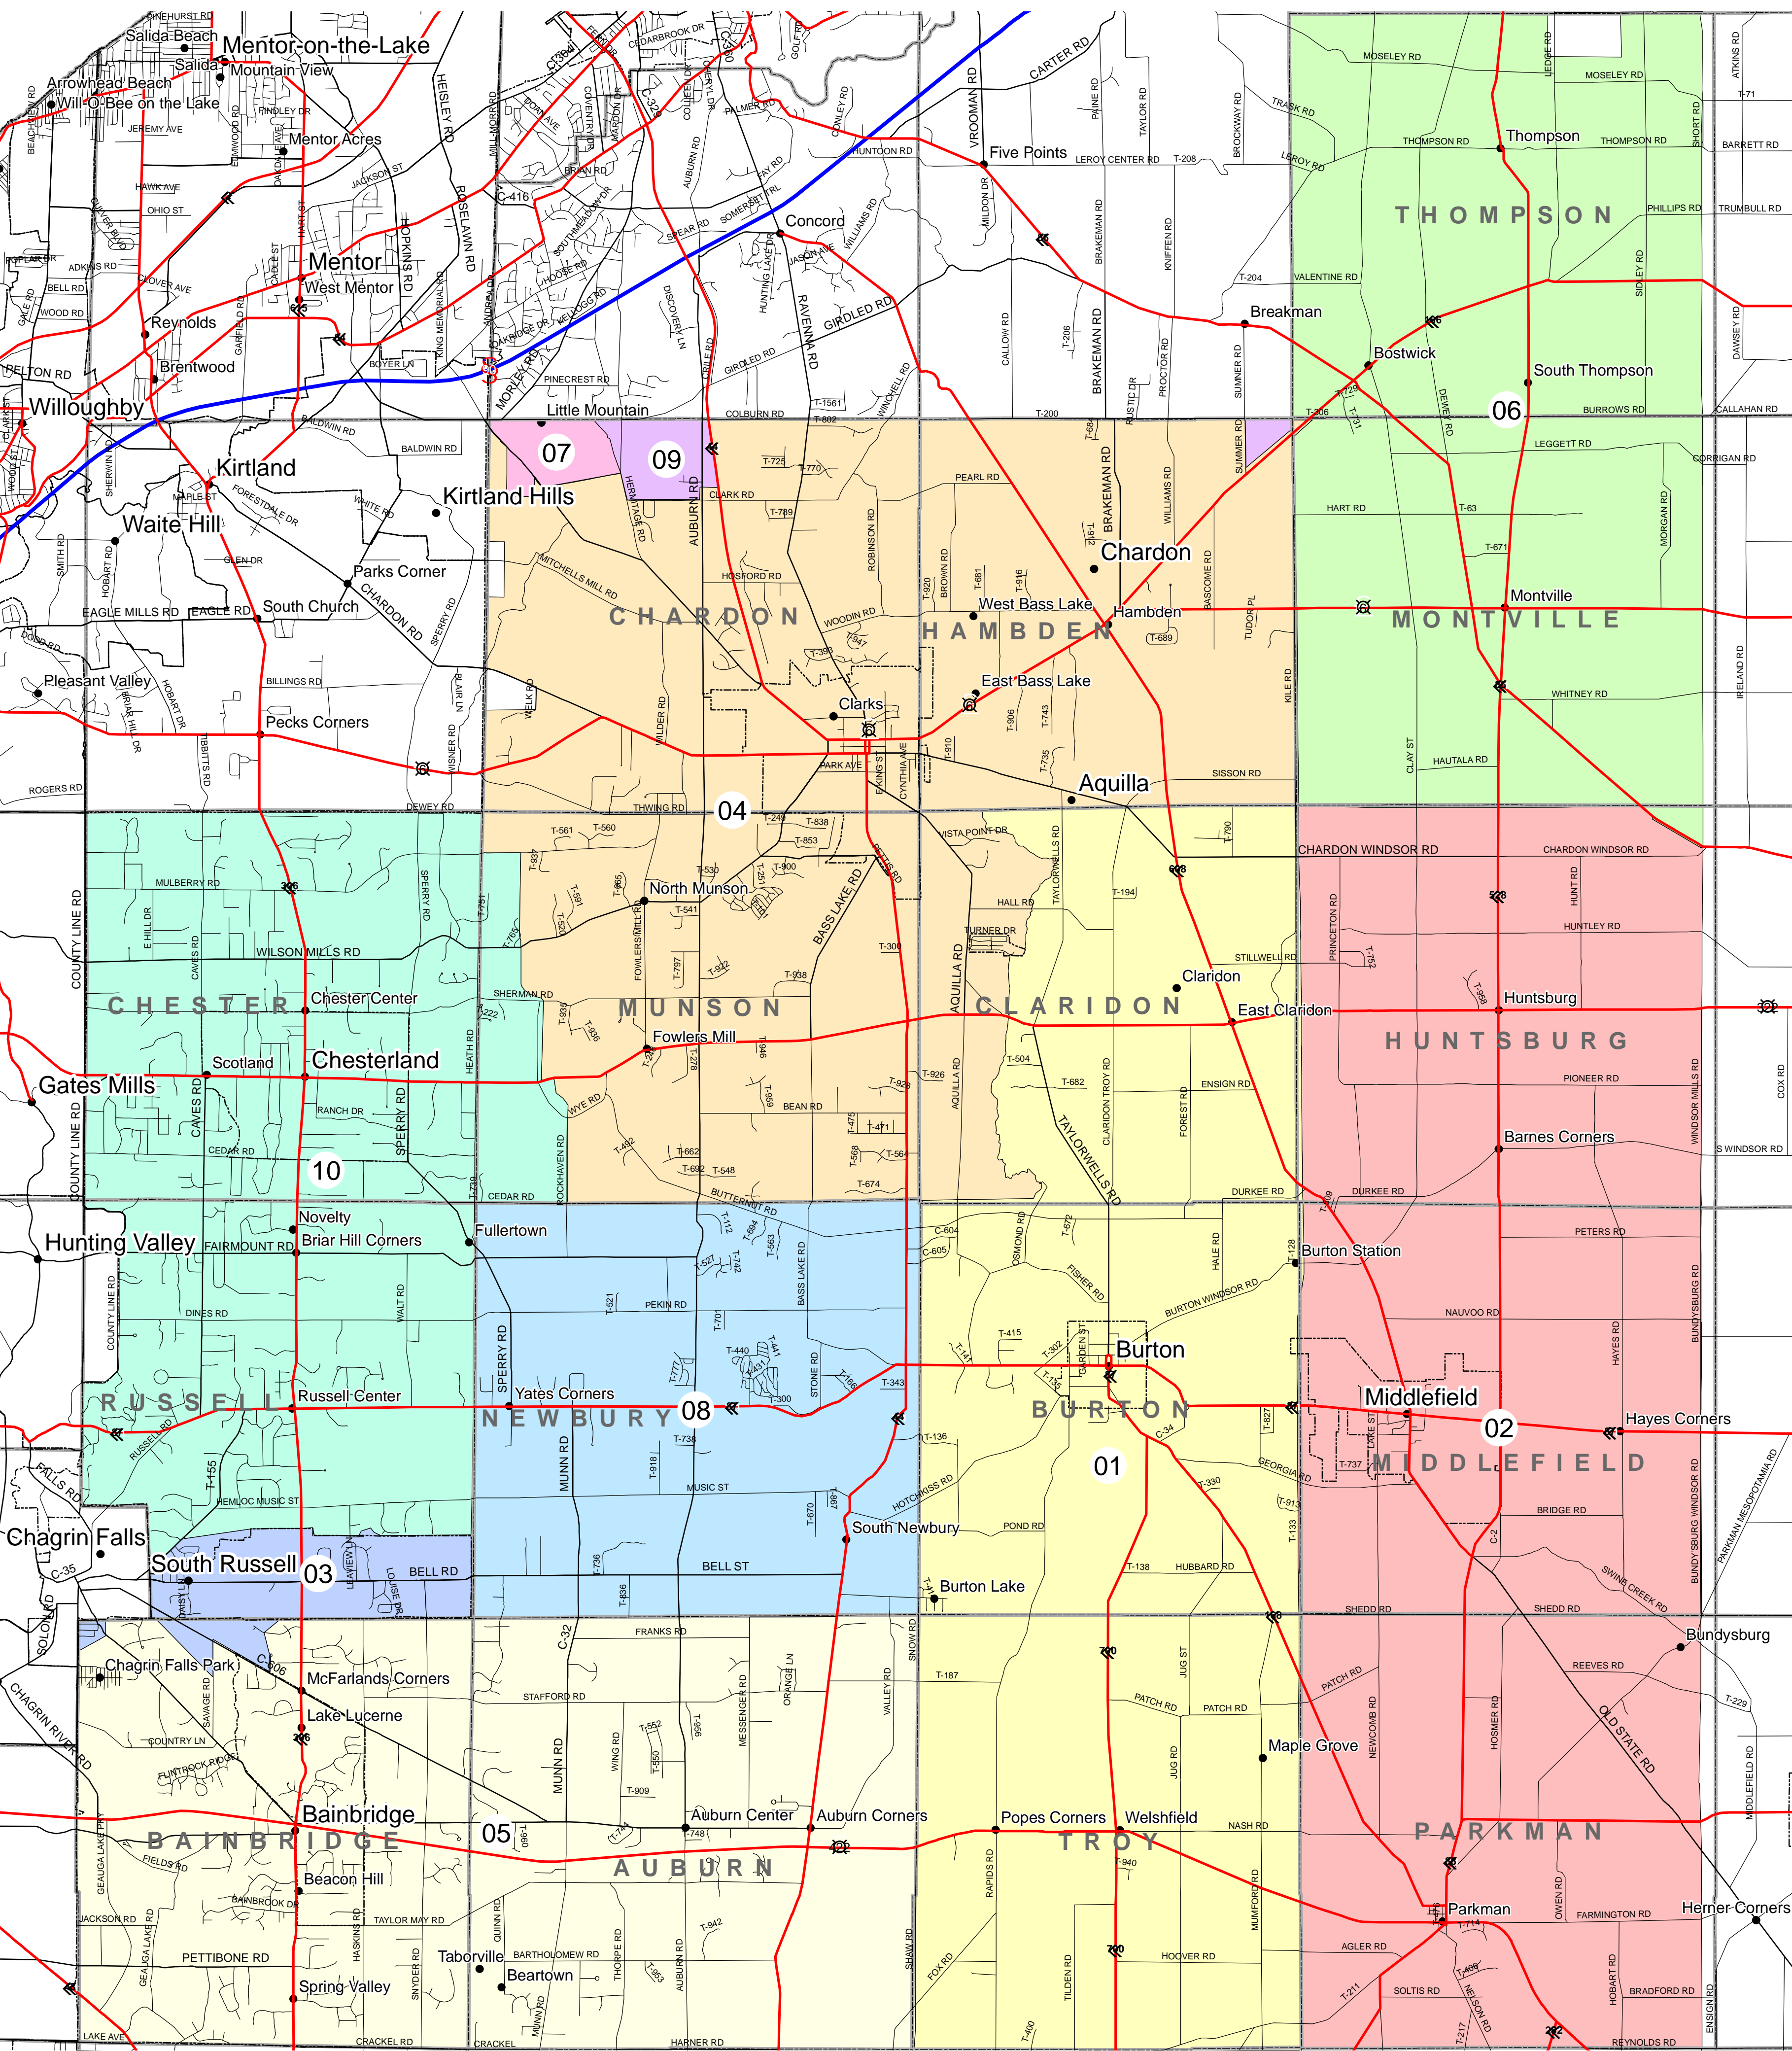

Geauga County School Districts

	Interstate		01-BERKSHIRE LOCAL SD		06-LEDGEMONT LOCAL SD
	Highway		02-CARDINAL LOCAL SD		07-MENTOR EX VILL SD
	Secondary Road		03-CHAGRIN FALLS EX VILL SD		08-NEWBURY LOCAL SD
	Local Road		04-CHARDON LOCAL SD		09-PAINESVILLE TOWNSHIP LOCAL SD
	City Boundary		05-KENSTON LOCAL SD		10-WEST GEAUGA LOCAL SD
	Township Boundary				
	Places				

Public Utilities Commission of Ohio, 2007
 School district boundary line data last updated in 2004
 Source: Ohio Geographic Information System Service Center and Cleveland State University
 in partnership with the Ohio Department of Education