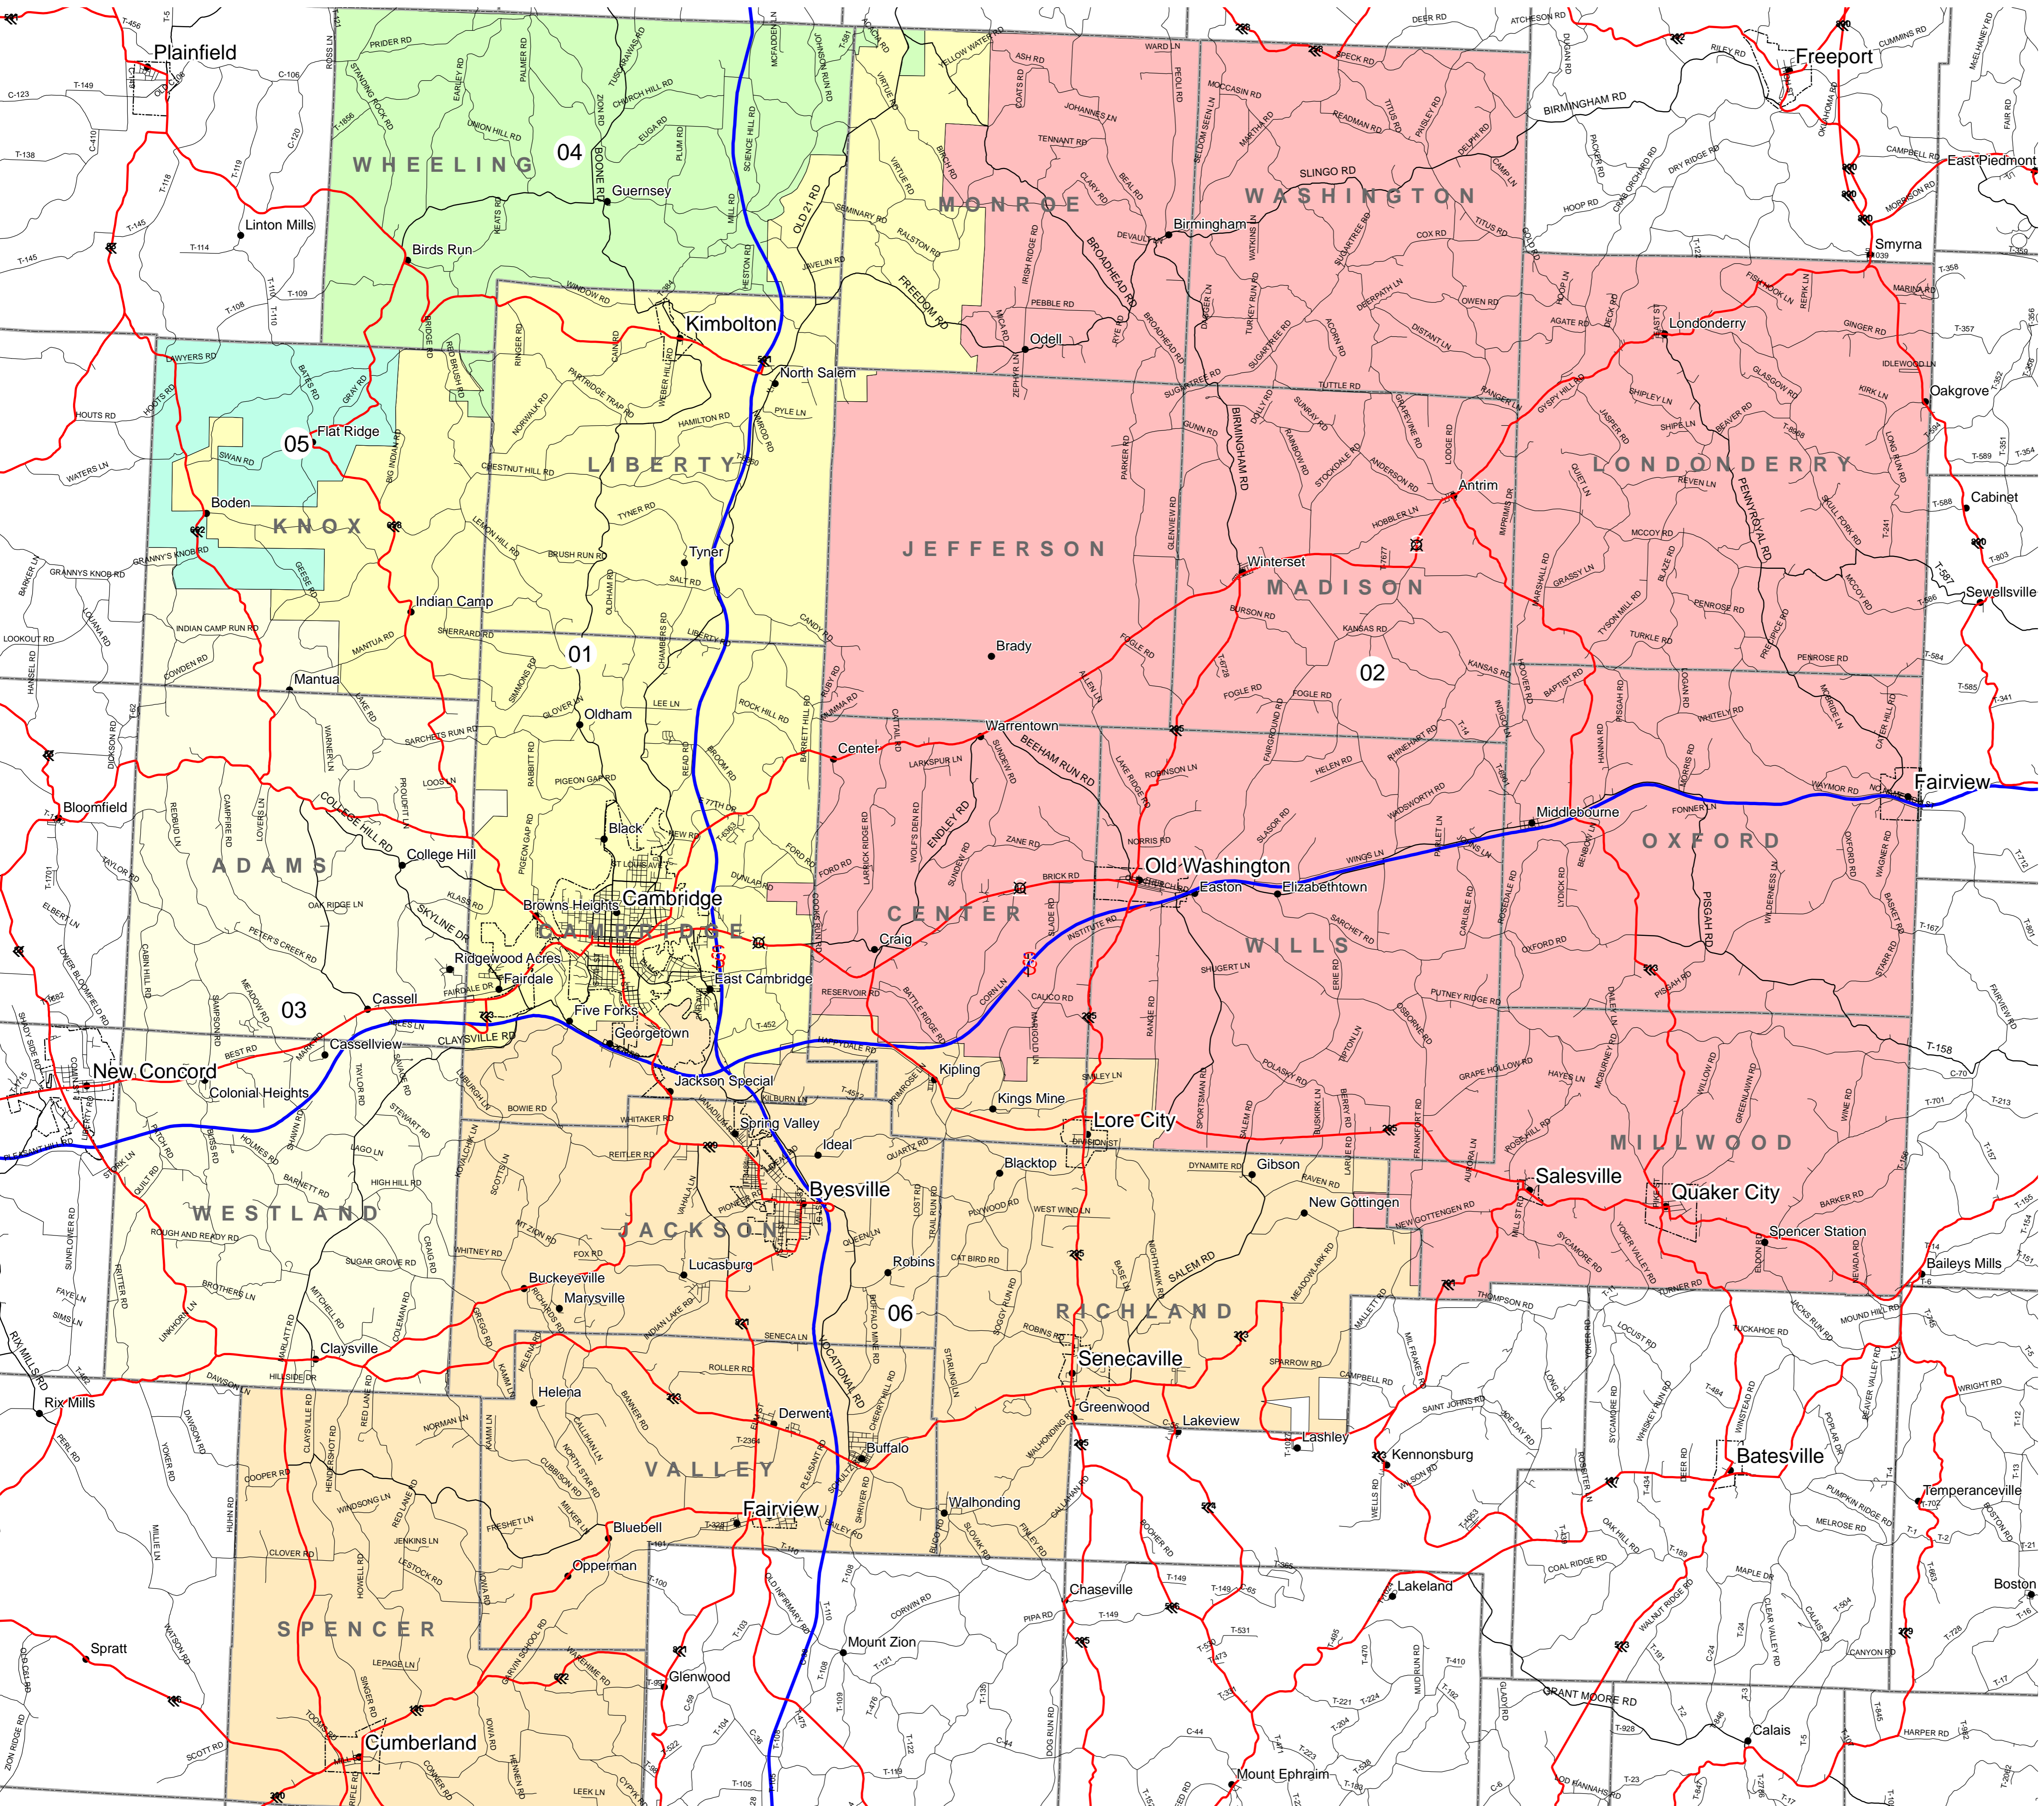

# Guernsey County School Districts

- Interstate
- Highway
- Secondary Road
- Local Road
- City Boundary
- Township Boundary
- Places
- 01-CAMBRIDGE CITY SD
- 02-EAST GUERNSEY LOCAL SD
- 03-EAST MUSKINGUM LOCAL SD
- 04-NEWCOMERTOWN EX VILL SD
- 05-RIDGEWOOD LOCAL SD
- 06-ROLLING HILLS LOCAL SD

Public Utilities Commission of Ohio, 2007  
 School district boundary line data last updated in 2004  
 Source: Ohio Geographic Information System Service Center and Cleveland State University  
 in partnership with the Ohio Department of Education