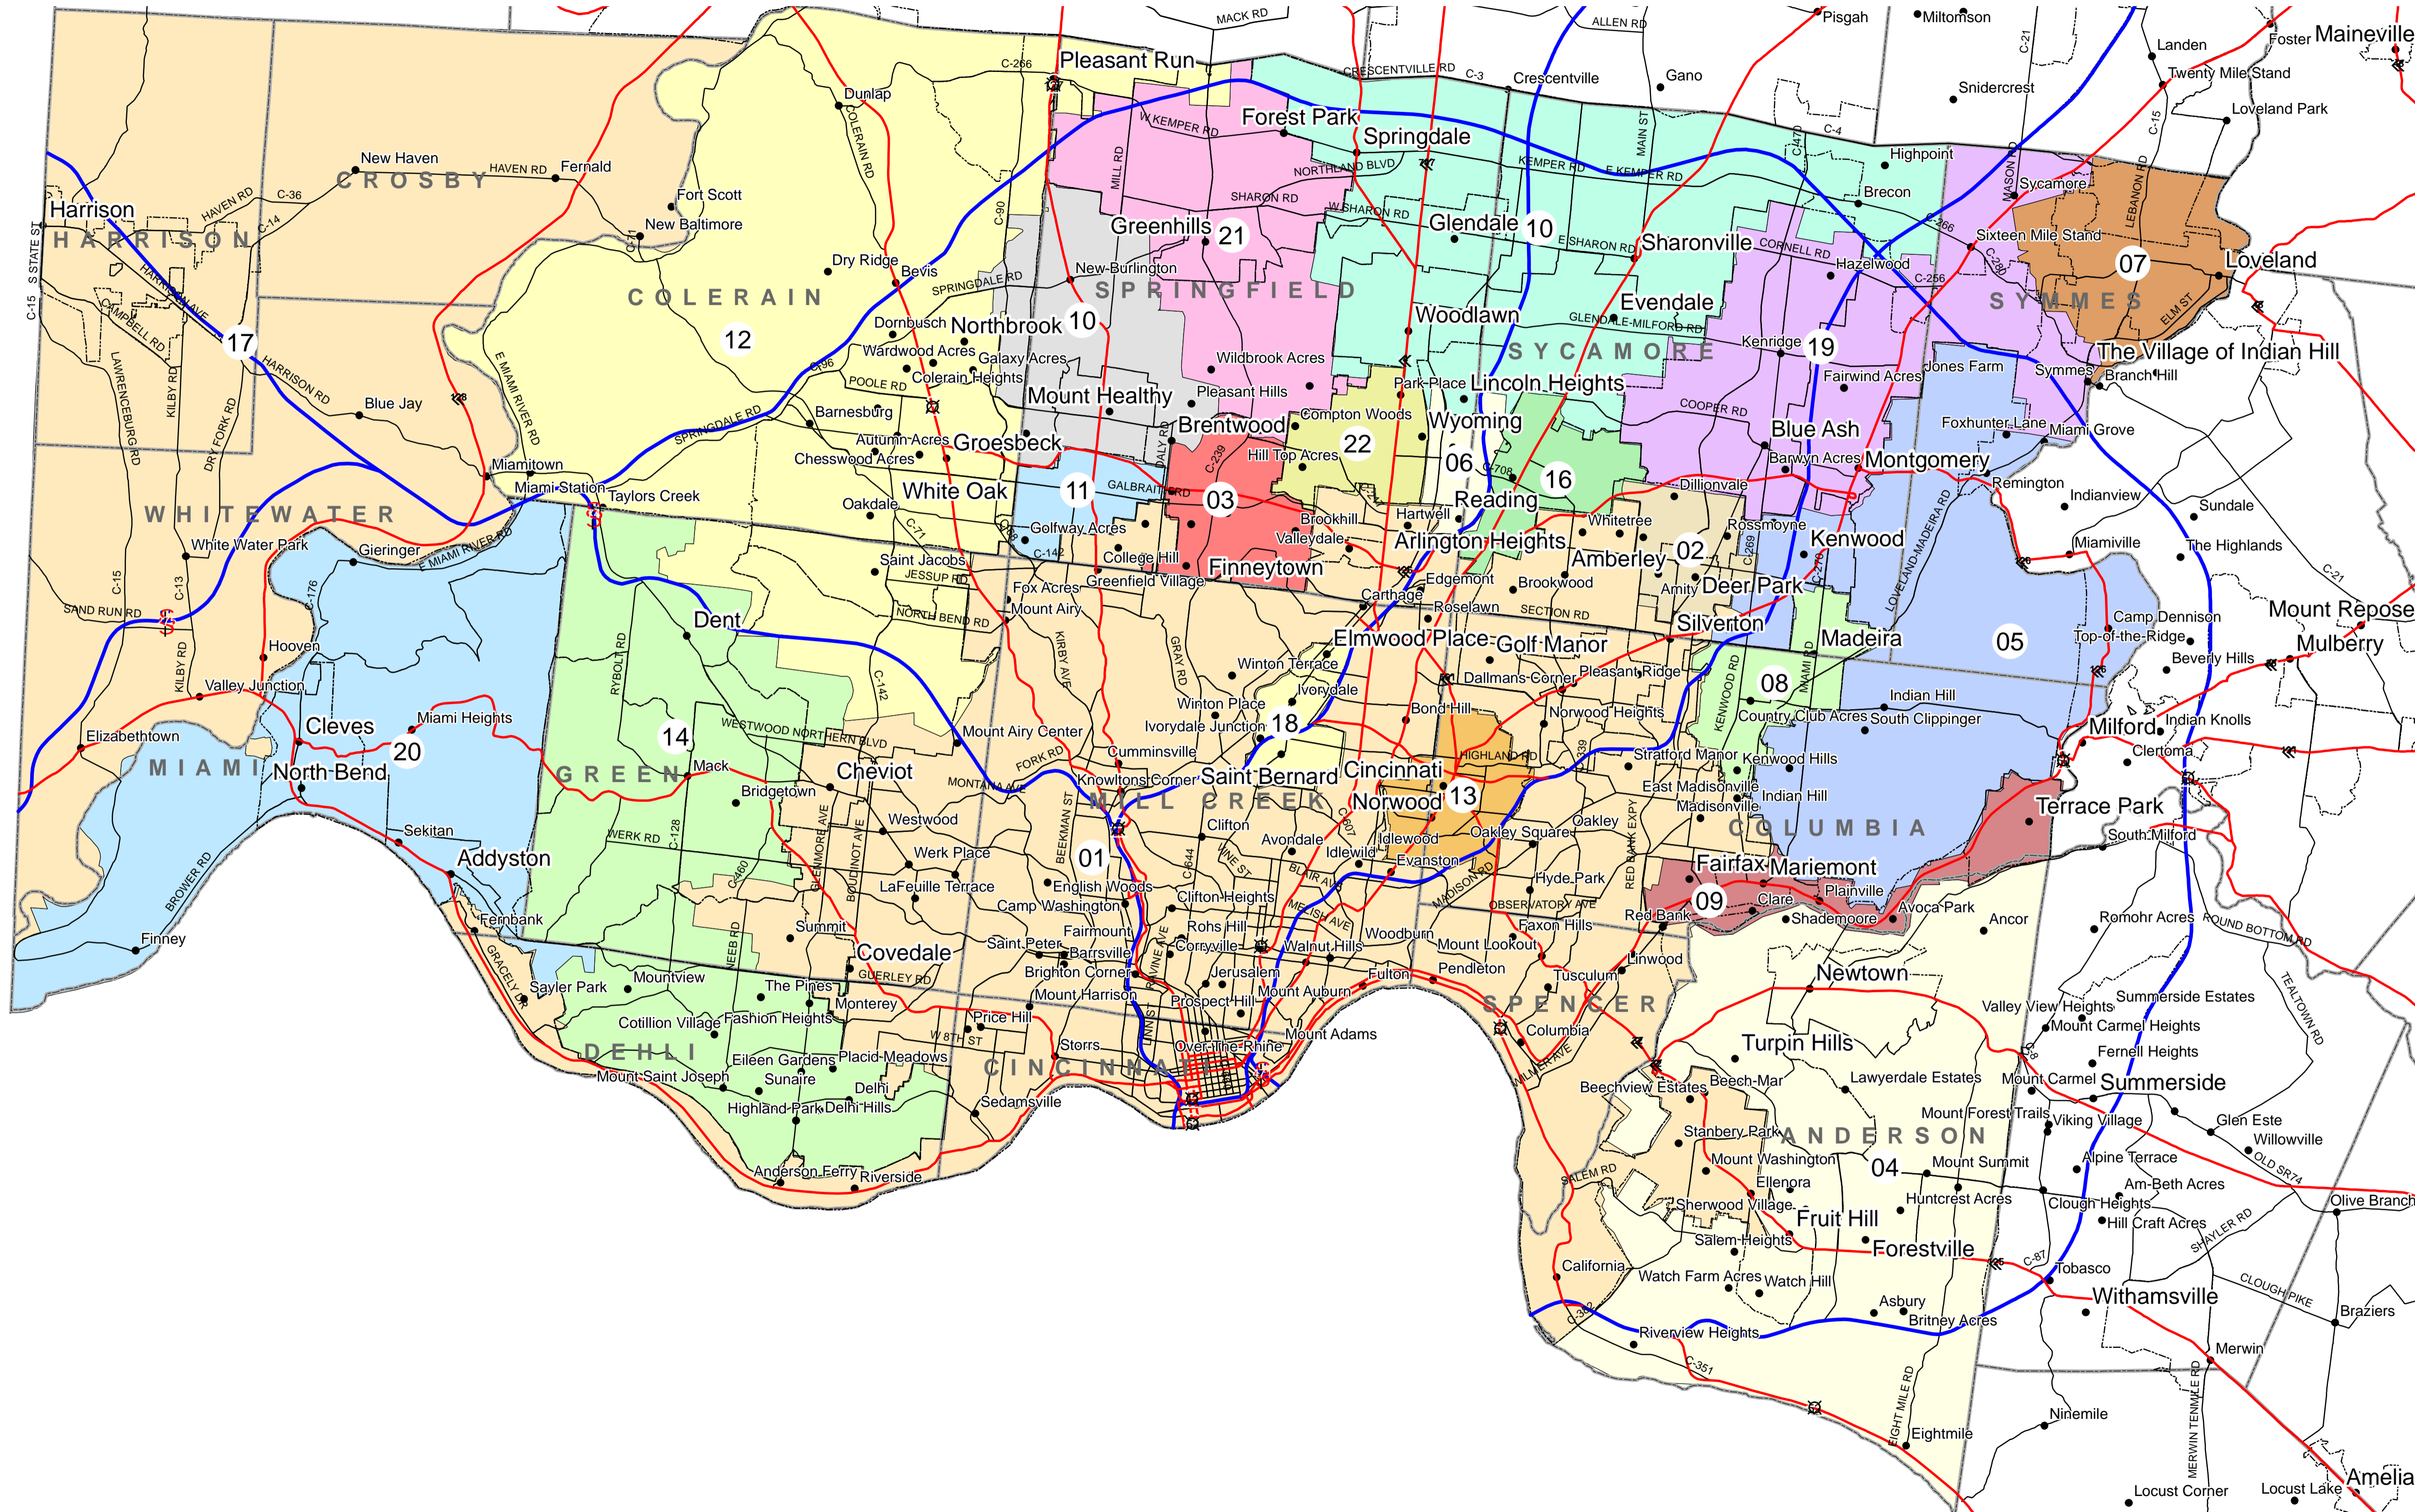

Hamilton County School Districts

- Interstate
- Highway
- Secondary Road
- City Boundary
- Township Boundary
- Places
- 01-CINCINNATI CITY SD
- 02-DEER PARK COMMUNITY CITY SD
- 03-FINNEYTOWN LOCAL SD
- 04-FOREST HILLS LOCAL SD
- 05-INDIAN HILL EX VILL SD
- 06-LOCKLAND CITY SD
- 07-LOVELAND CITY SD
- 08-MADEIRA CITY SD
- 09-MARIEMONT CITY SD
- 10-MOUNT HEALTHY CITY SD
- 11-NORTH COLLEGE HILL CITY SD
- 12-NORTHWEST LOCAL SD
- 13-NORWOOD CITY SD
- 14-OAK HILLS LOCAL SD
- 15-PRINCETON CITY SD
- 16-READING COMMUNITY CITY SD
- 17-SOUTHWEST LOCAL SD
- 18-ST BERNARD-ELMWOOD PLACE CITY SD
- 19-SYCAMORE COMMUNITY CITY SD
- 20-THREE RIVERS LOCAL SD
- 21-WINTON WOODS CITY SD
- 22-WYOMING CITY SD

Public Utilities Commission of Ohio, 2007
 School district boundary line data last updated in 2004
 Source: Ohio Geographic Information System Service Center and Cleveland State University
 in partnership with the Ohio Department of Education