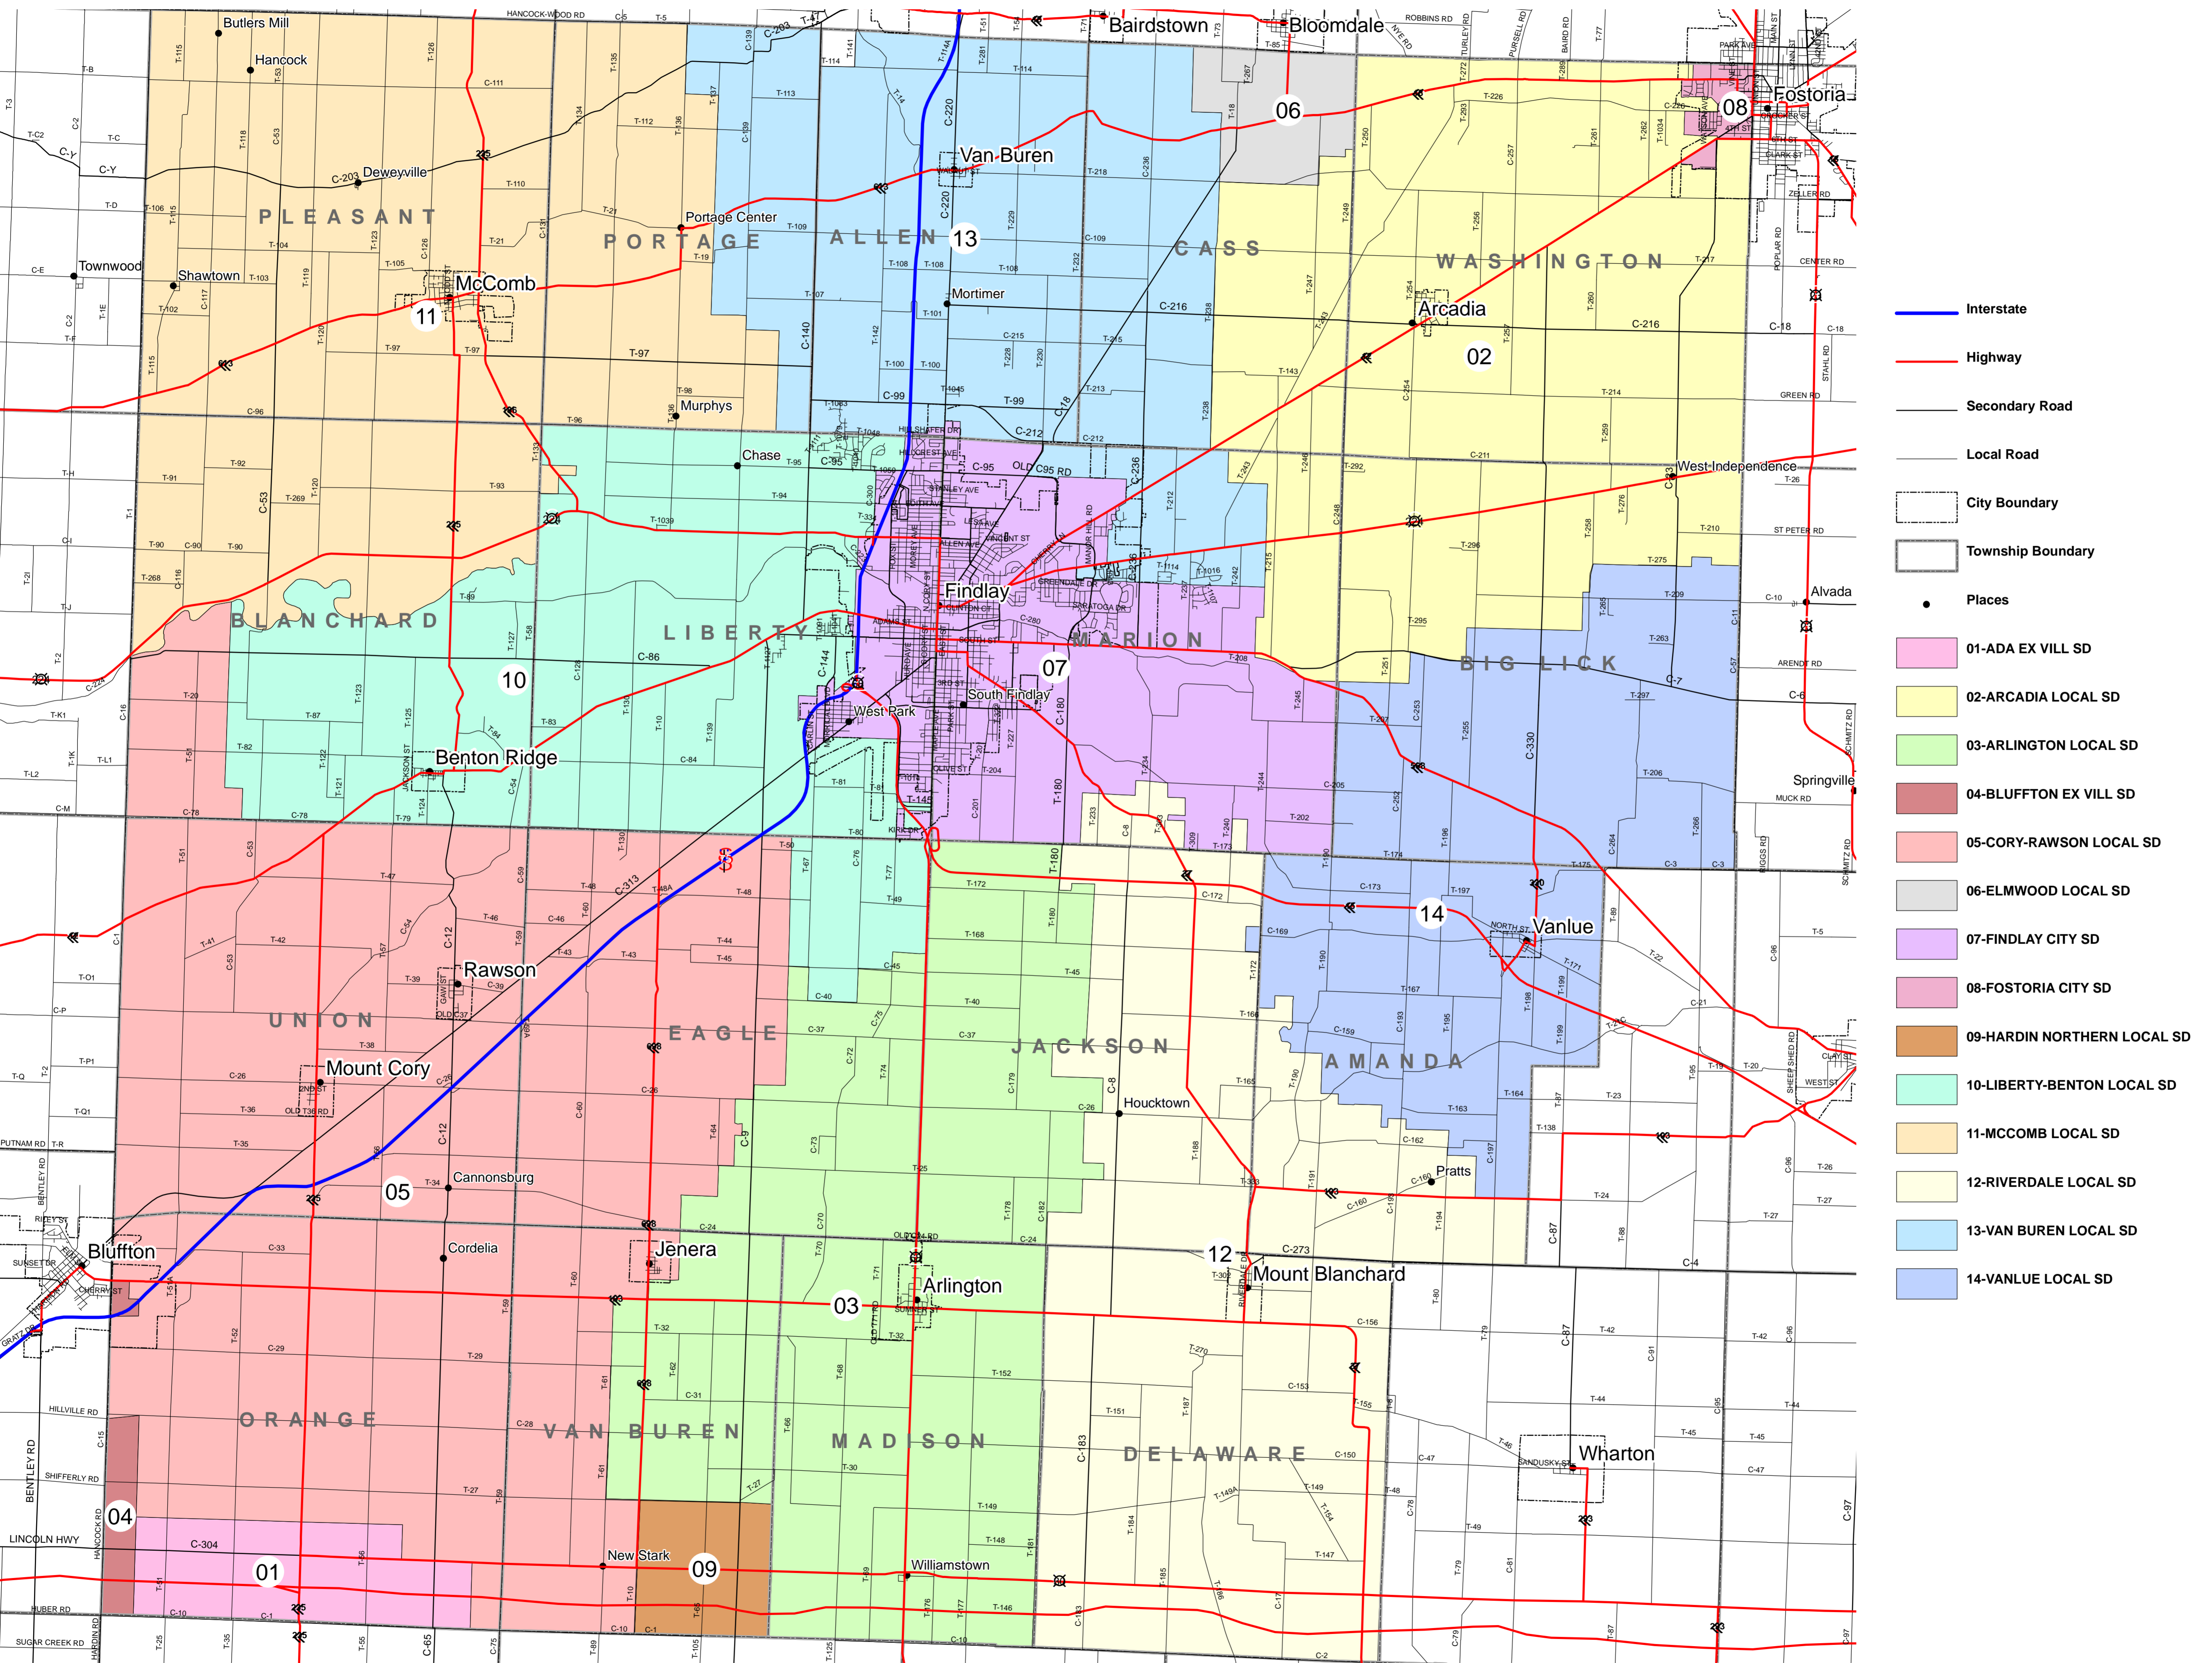

Hancock County School Districts

Public Utilities Commission of Ohio, 2007
 School district boundary line data last updated in 2004
 Source: Ohio Geographic Information System Service Center and Cleveland State University
 in partnership with the Ohio Department of Education