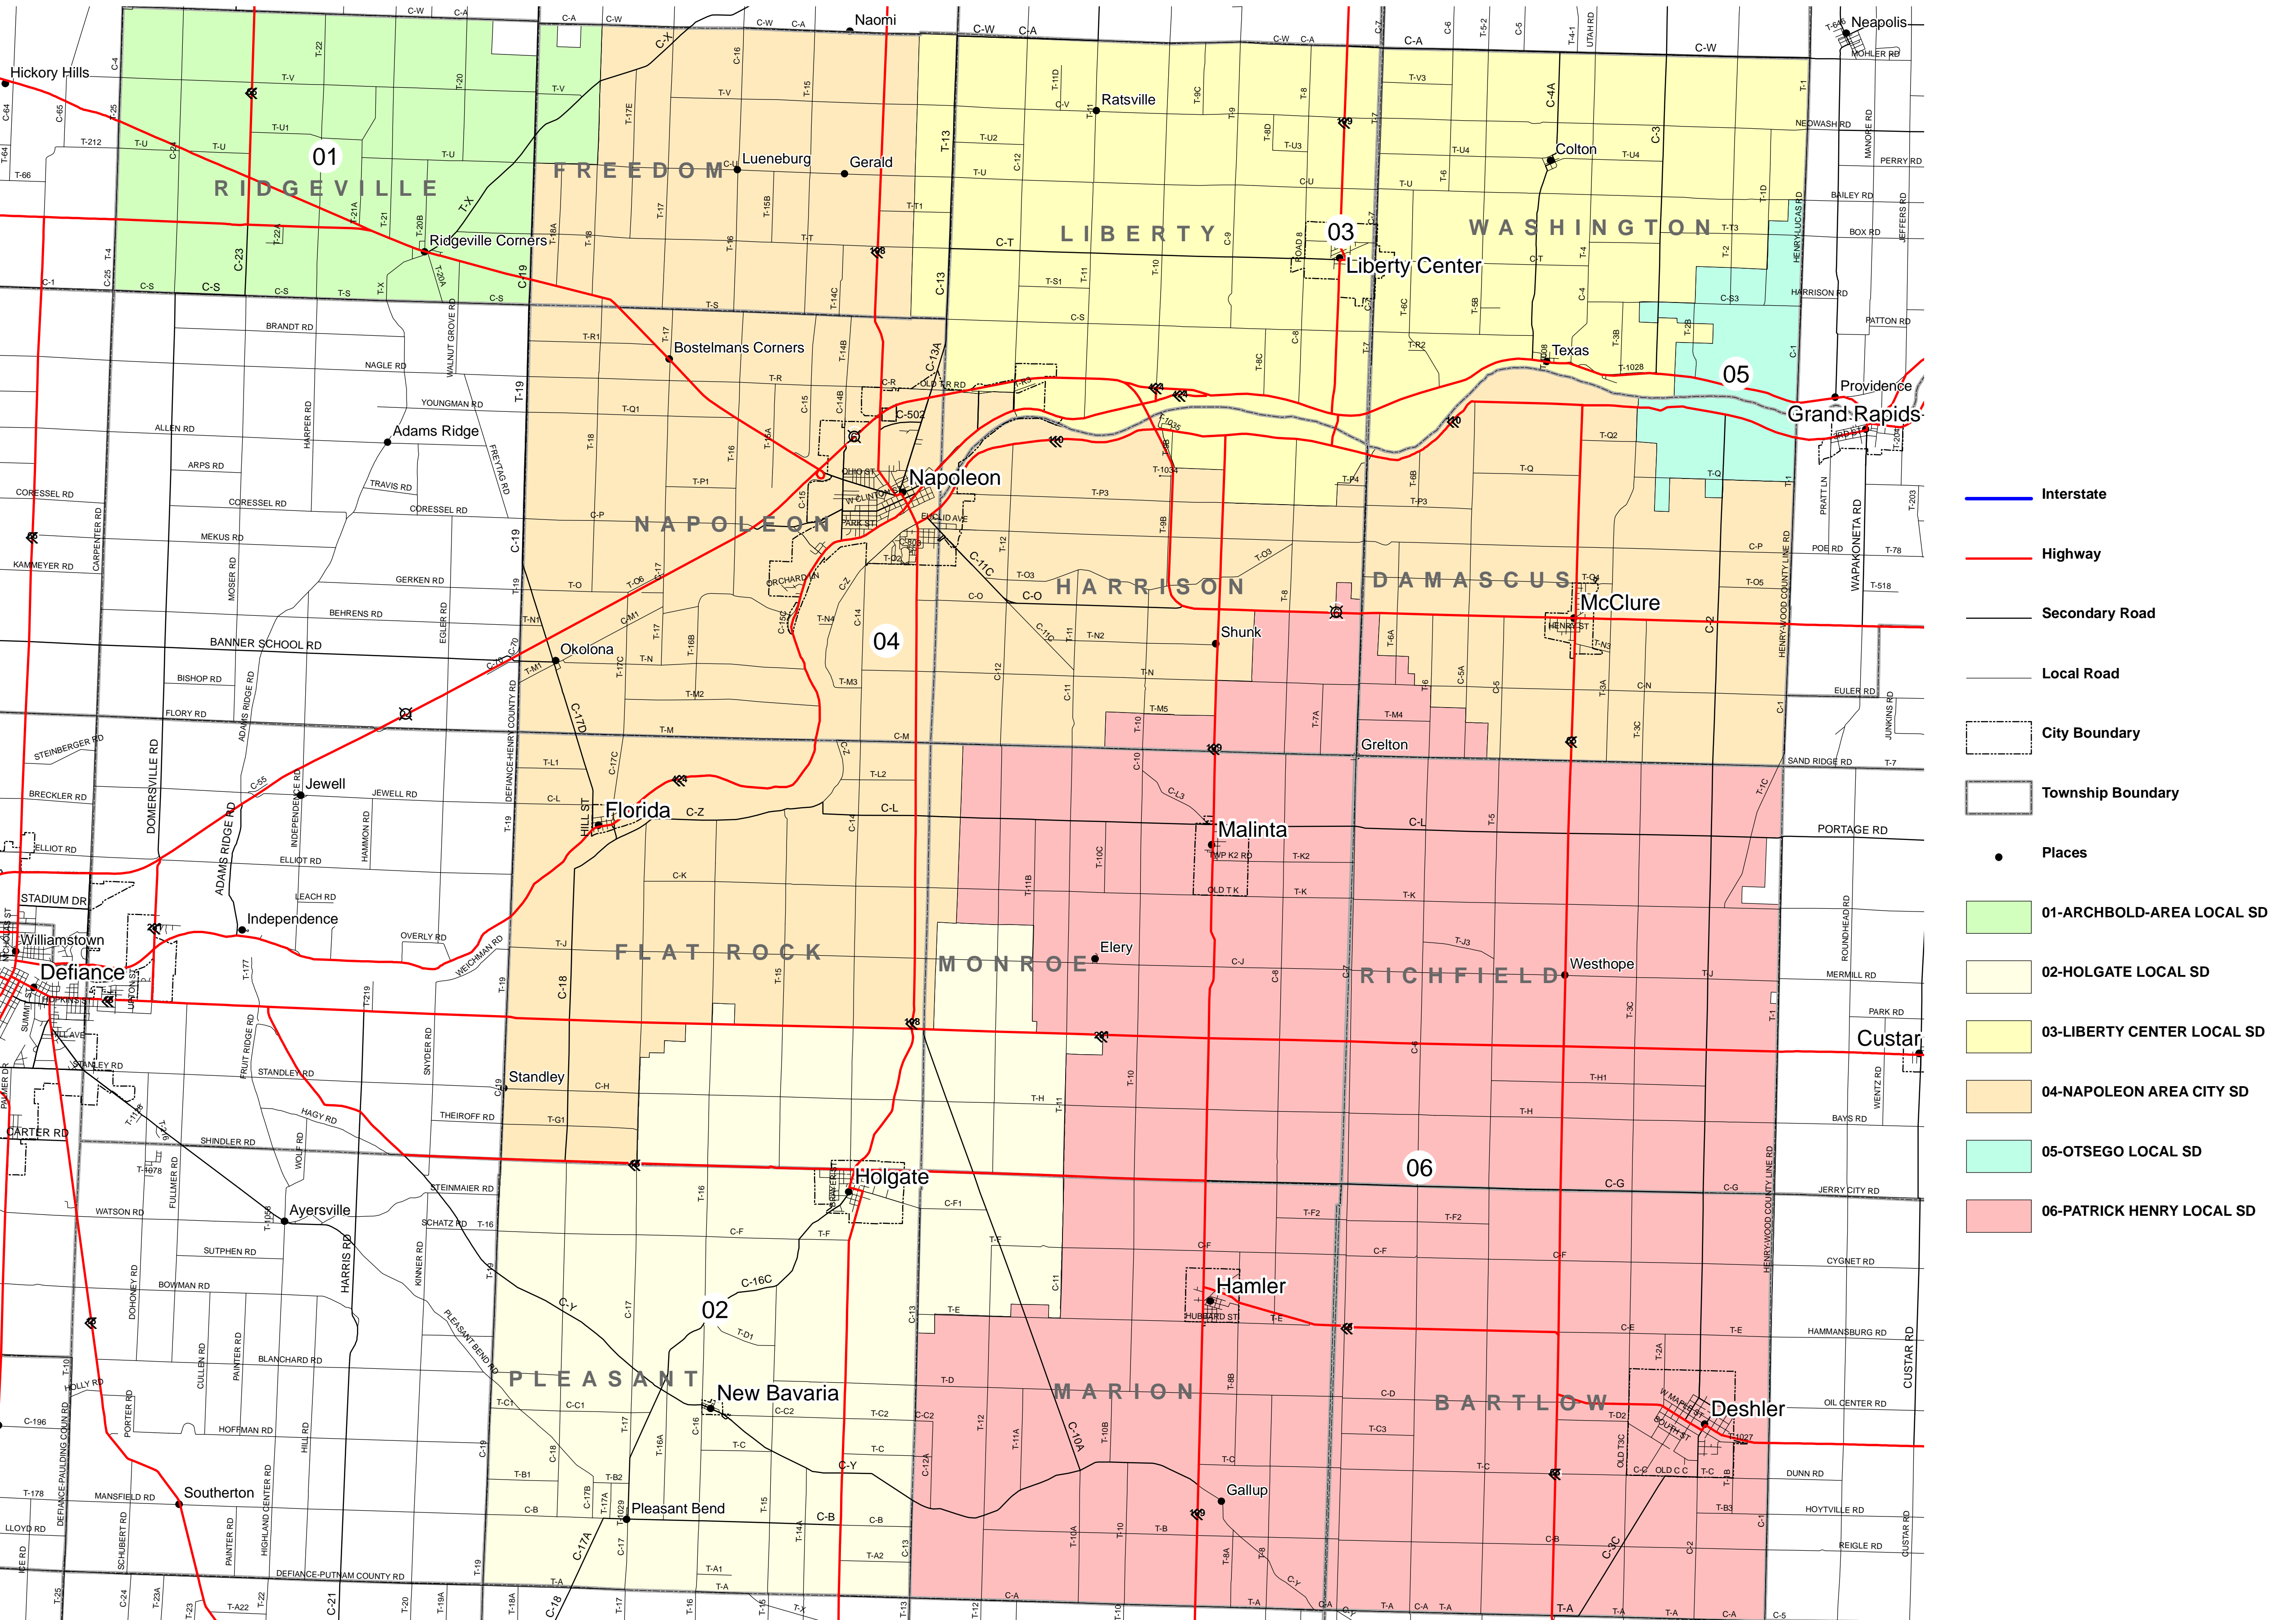

Henry County School Districts

Public Utilities Commission of Ohio, 2007
 School district boundary line data last updated in 2004
 Source: Ohio Geographic Information System Service Center and Cleveland State University
 in partnership with the Ohio Department of Education