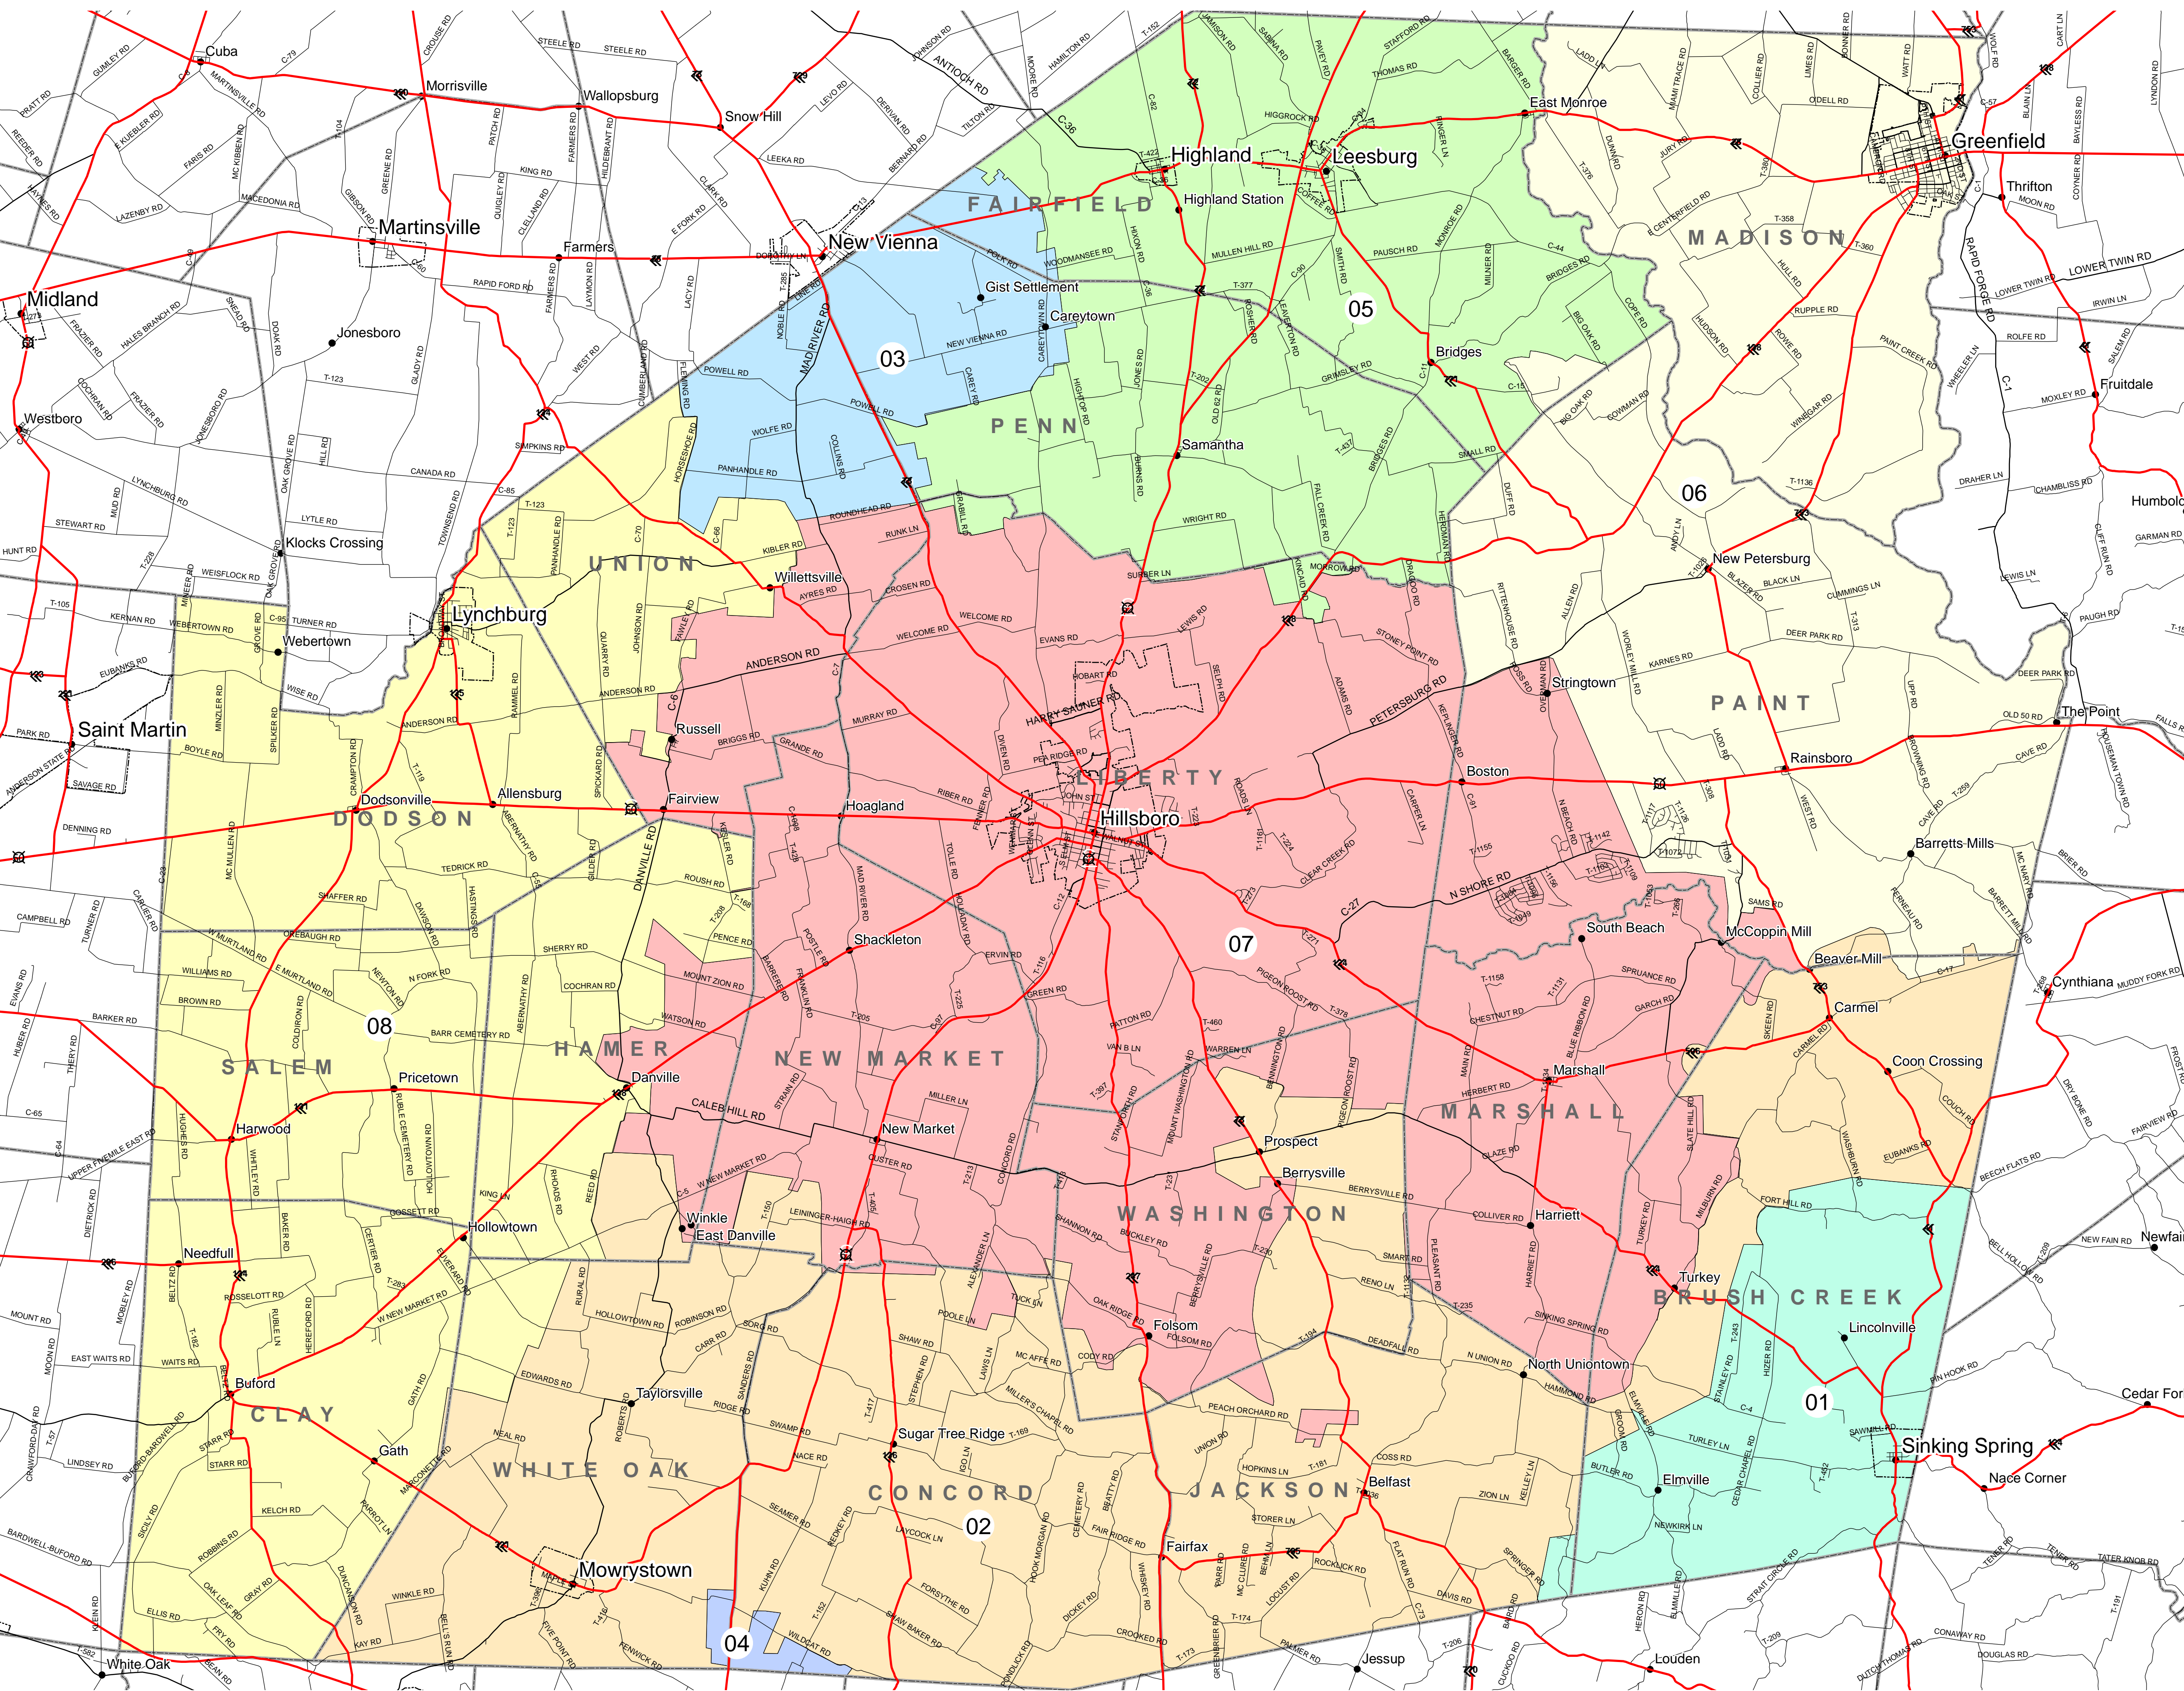

Highland County School Districts

- Interstate
- Highway
- Secondary Road
- Local Road
- City Boundary
- Township Boundary
- Places
- 01-ADAMS COUNTY/OHIO VALLEY LOCAL SD
- 02-BRIGHT LOCAL SD
- 03-EAST CLINTON LOCAL SD
- 04-EASTERN LOCAL SD
- 05-FAIRFIELD LOCAL SD
- 06-GREENFIELD EX VILL SD
- 07-HILLSBORO CITY SD
- 08-LYNCHBURG-CLAY LOCAL SD

Public Utilities Commission of Ohio, 2007
 School district boundary line data last updated in 2004
 Source: Ohio Geographic Information System Service Center and Cleveland State University
 in partnership with the Ohio Department of Education