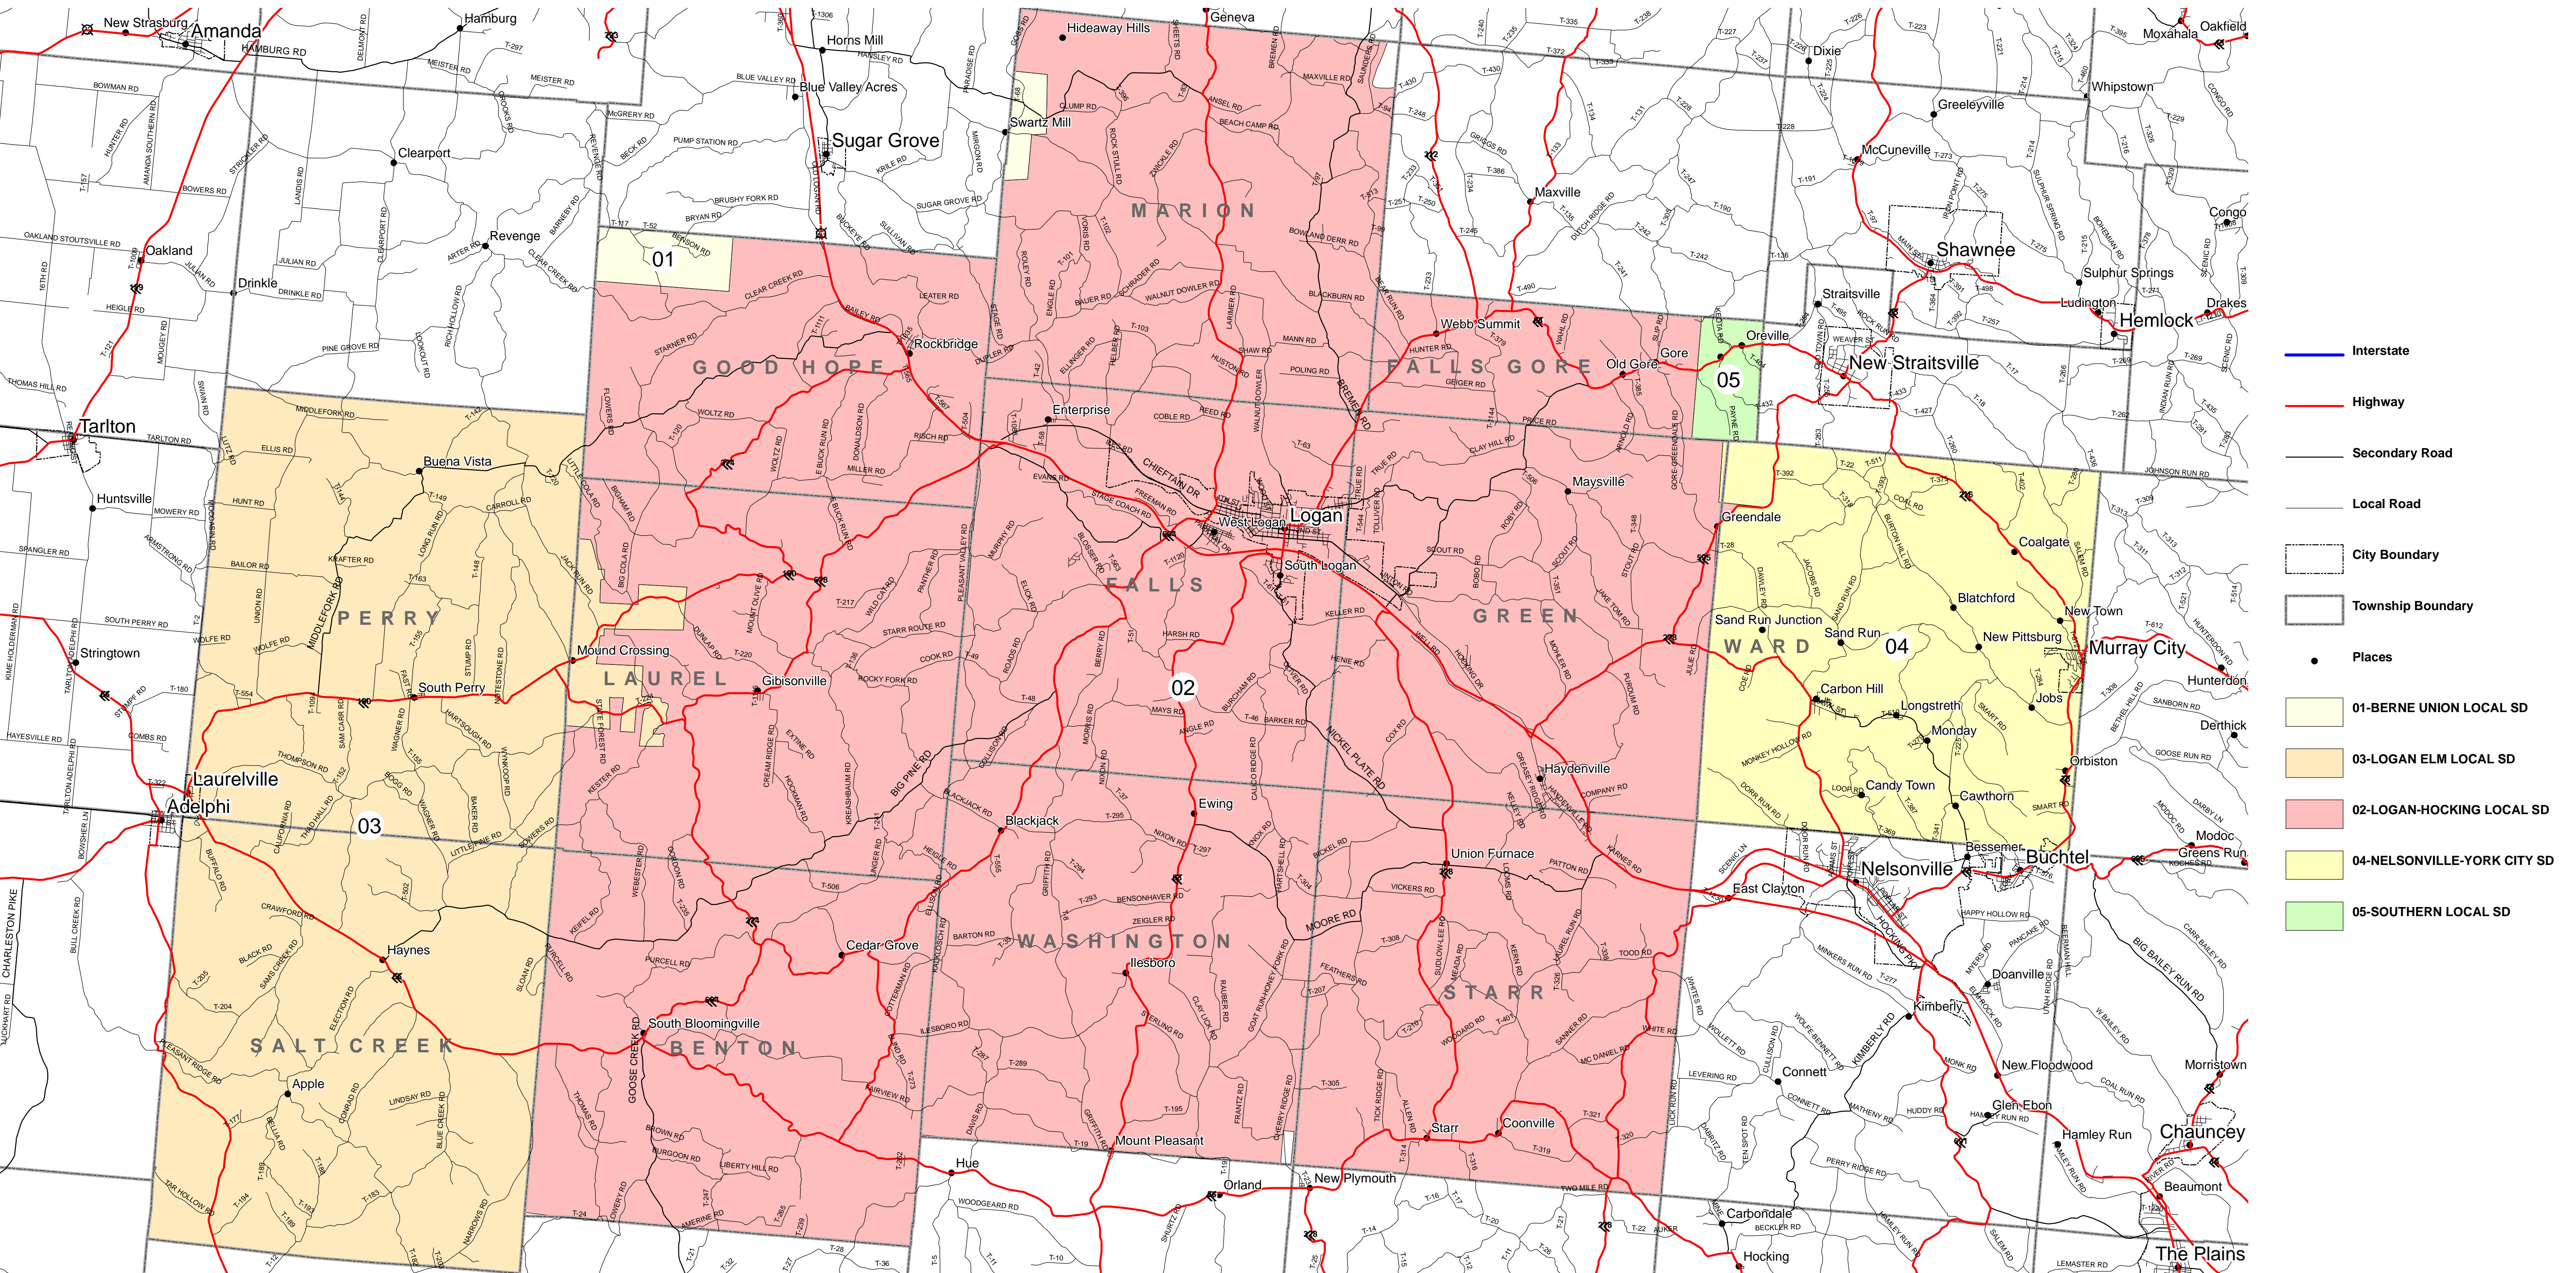

# Hocking County School Districts

- Interstate
- Highway
- Secondary Road
- Local Road
- City Boundary
- Township Boundary
- Places
- 01-BERNE UNION LOCAL SD
- 03-LOGAN ELM LOCAL SD
- 02-LOGAN-HOCKING LOCAL SD
- 04-NELSONVILLE-YORK CITY SD
- 05-SOUTHERN LOCAL SD

Public Utilities Commission of Ohio, 2007  
 School district boundary line data last updated in 2004  
 Source: Ohio Geographic Information System Service Center and Cleveland State University  
 in partnership with the Ohio Department of Education