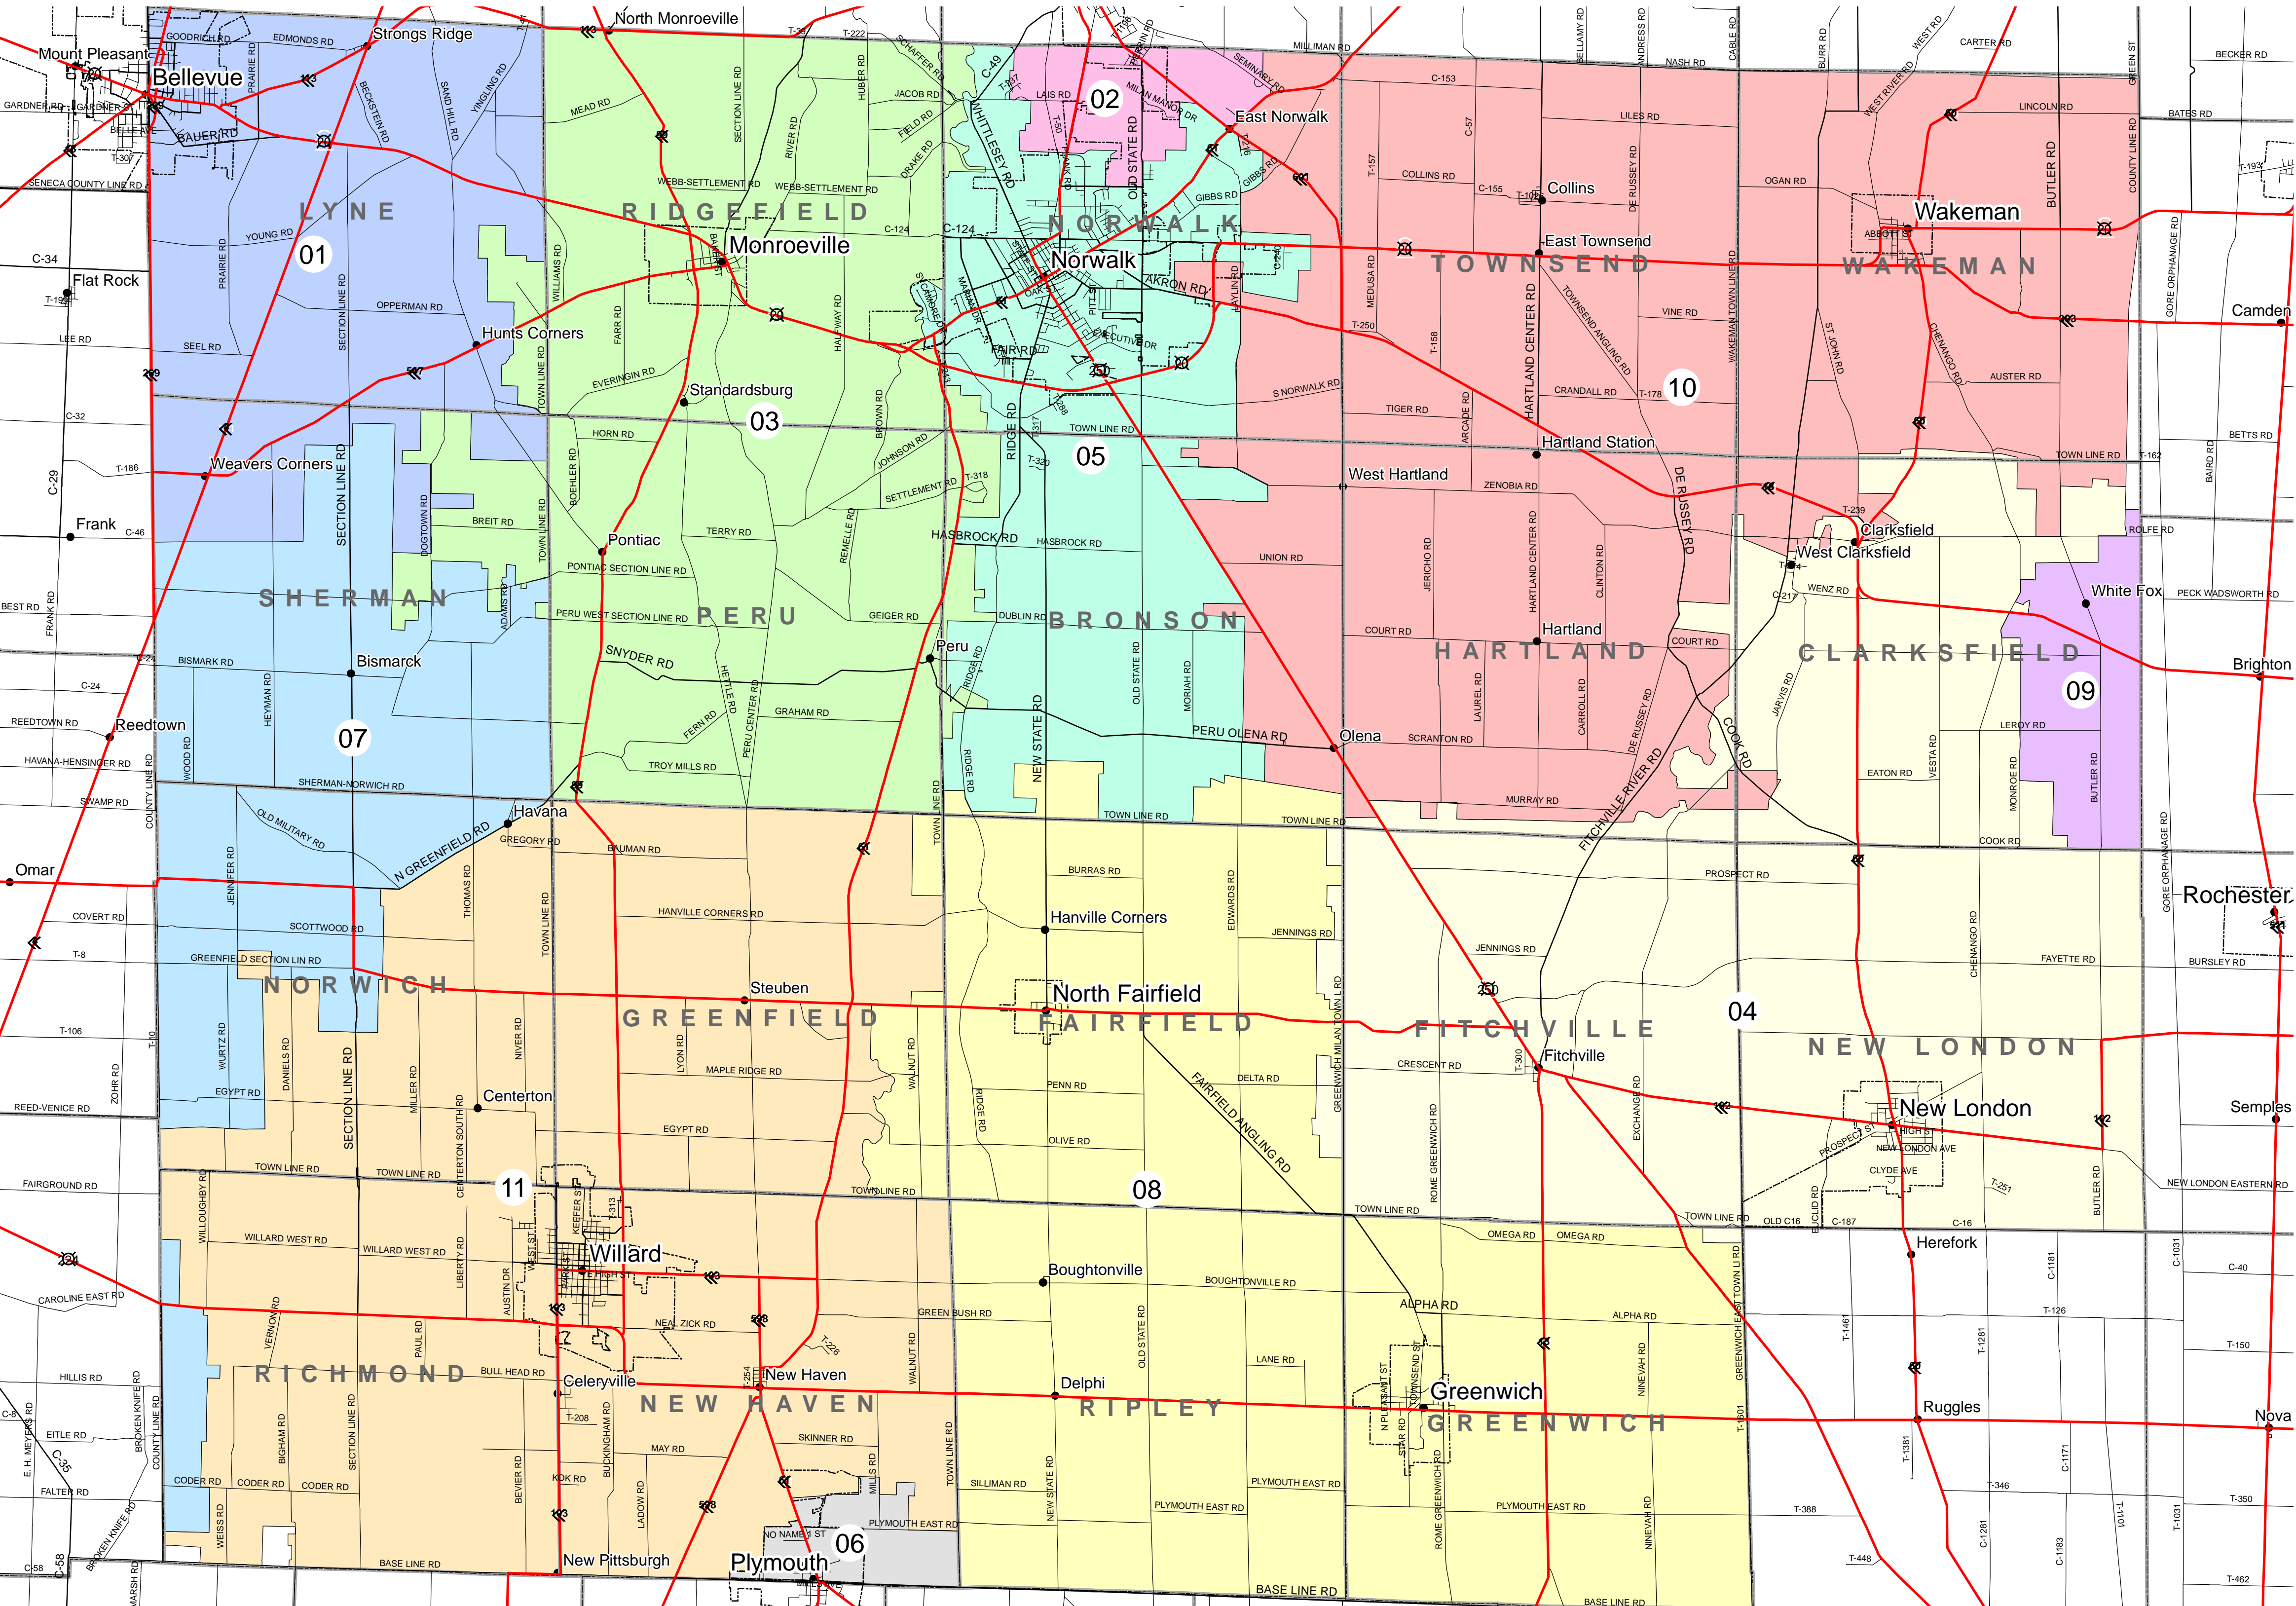

# Huron County School Districts

- Interstate
- Highway
- Secondary Road
- Local Road
- City Boundary
- Township Boundary
- Places
- 01-BELLEVUE CITY SD
- 02-BERLIN-MILAN LOCAL SD
- 03-MONROEVILLE LOCAL SD
- 04-NEW LONDON LOCAL SD
- 05-NORWALK CITY SD
- 06-PLYMOUTH-SHILOH LOCAL SD
- 07-SENECA EAST LOCAL SD
- 08-SOUTH CENTRAL LOCAL SD
- 09-WELLINGTON EX VILL SD
- 10-WESTERN RESERVE LOCAL SD
- 11-WILLARD CITY SD

Public Utilities Commission of Ohio, 2007  
 School district boundary line data last updated in 2004  
 Source: Ohio Geographic Information System Service Center and Cleveland State University  
 in partnership with the Ohio Department of Education