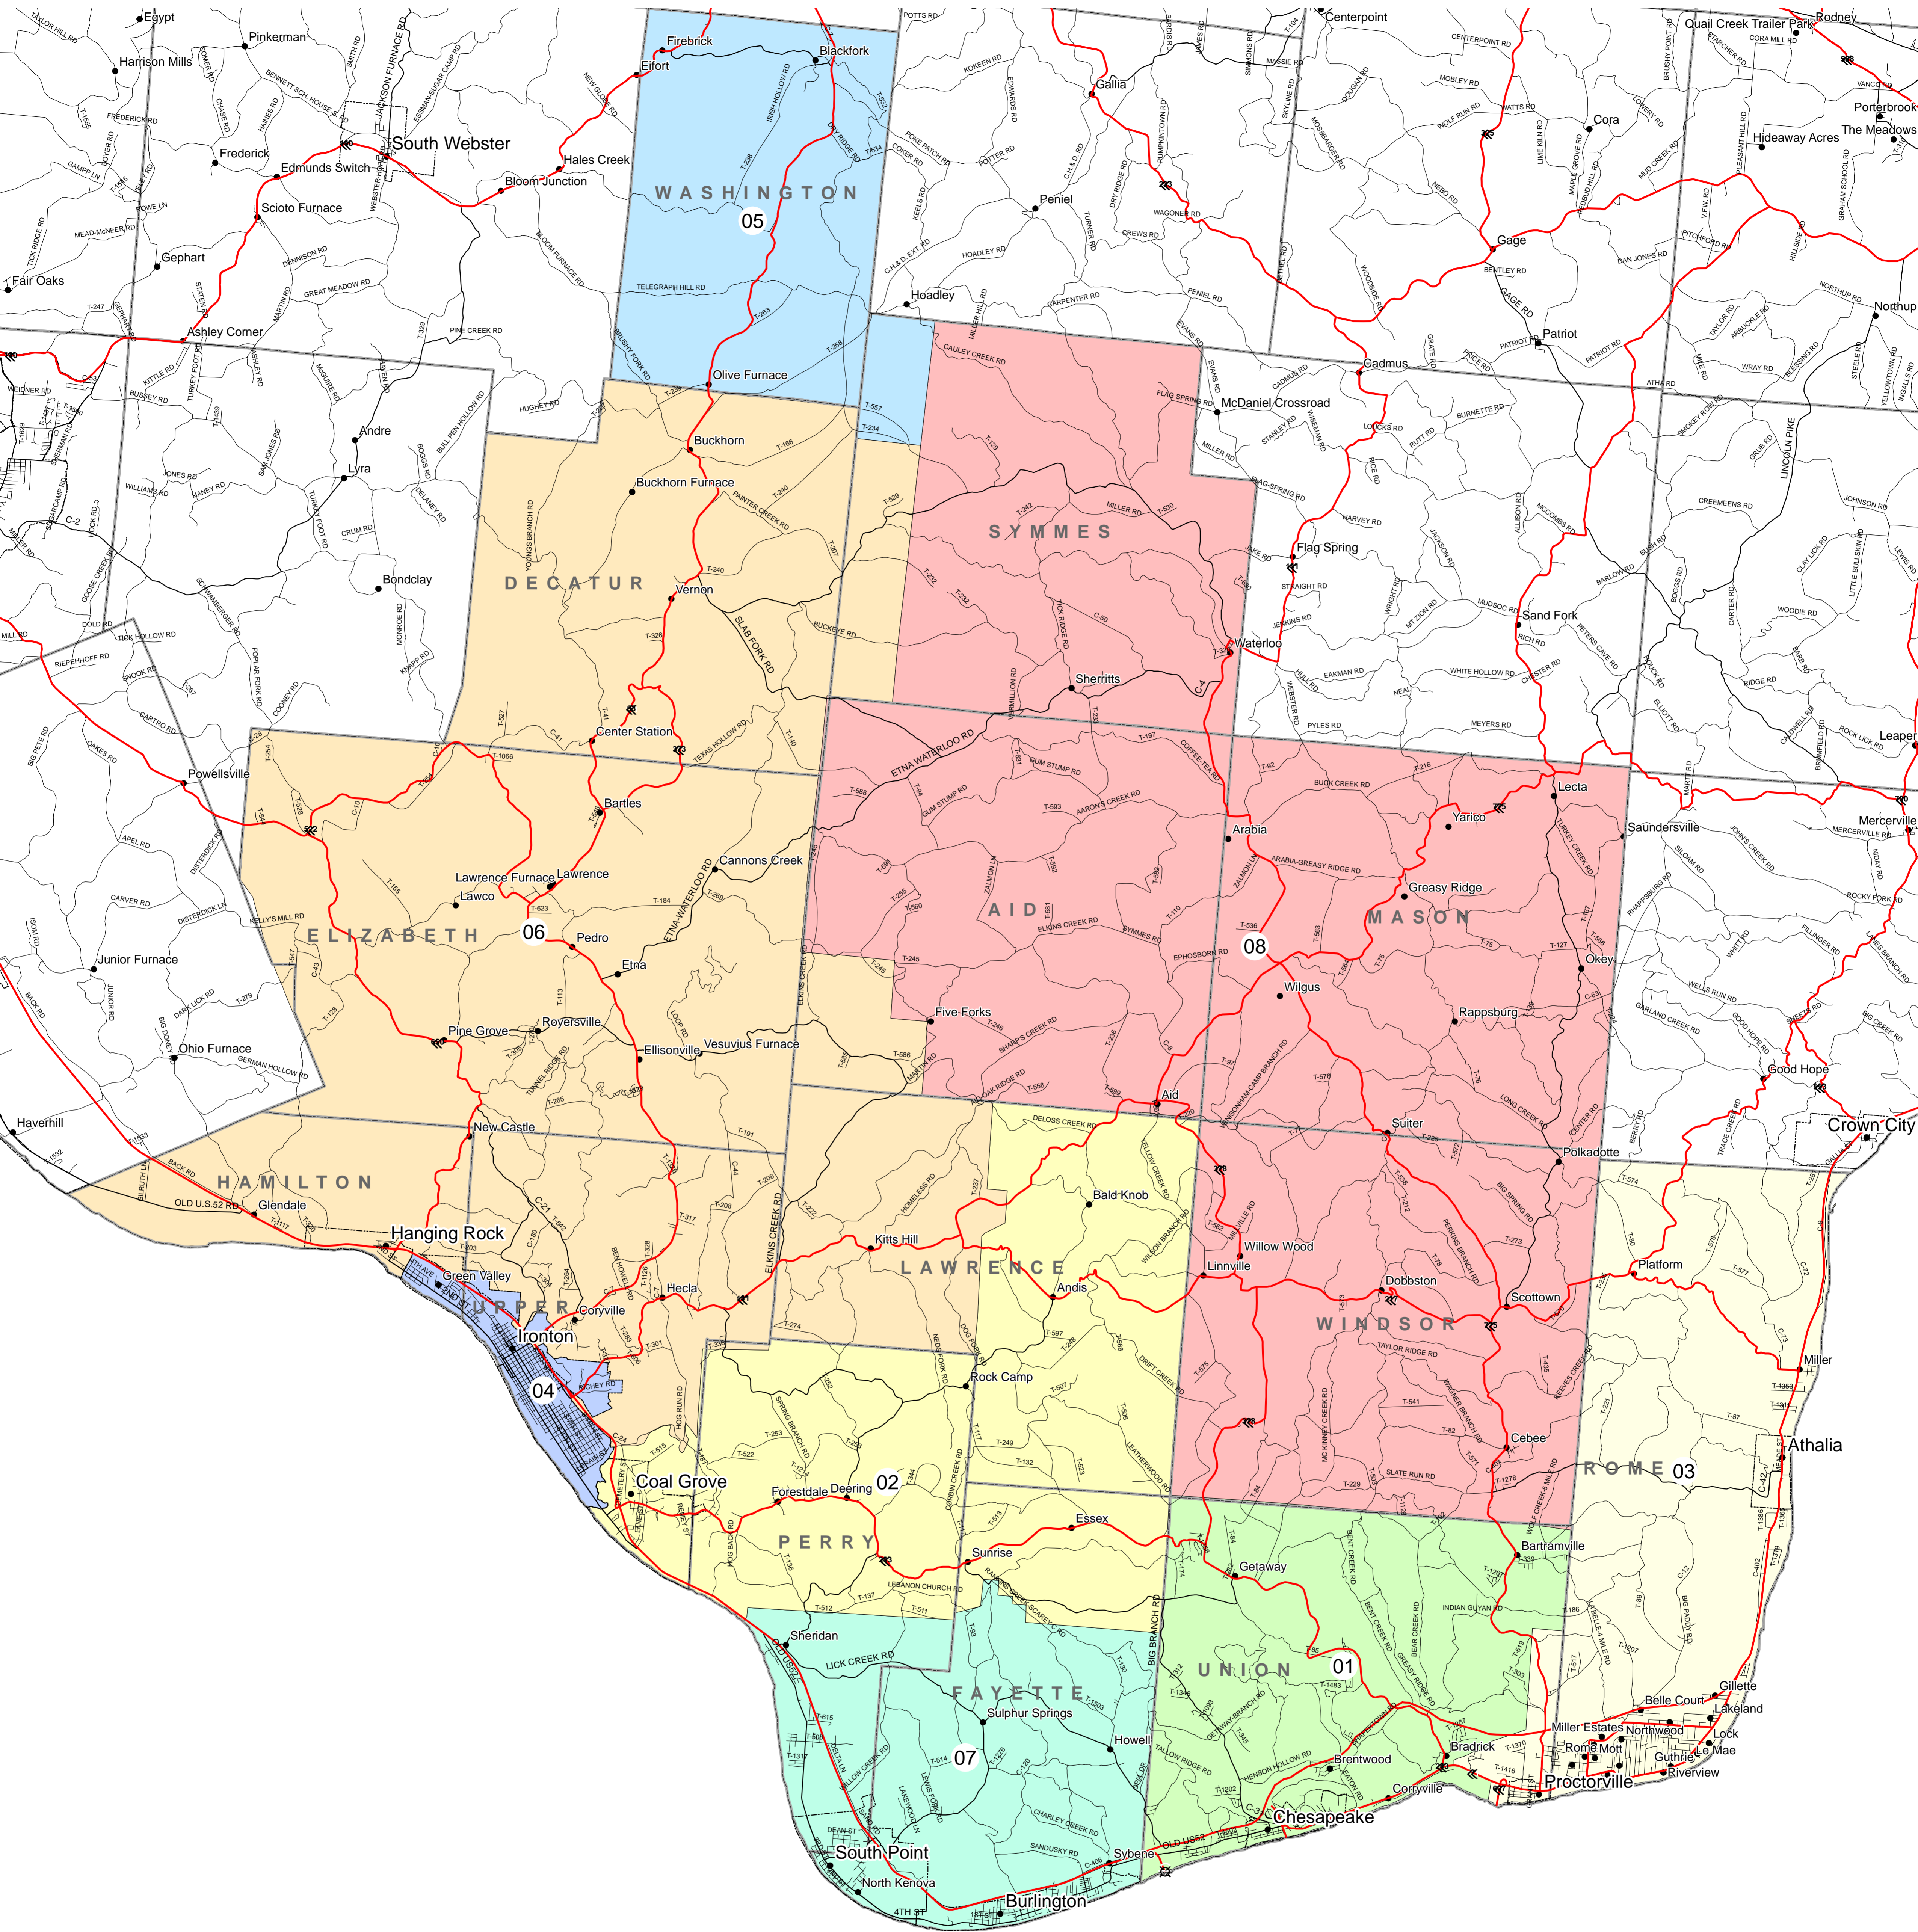

# Lawrence County School Districts

	Interstate		01-CHESAPEAKE UNION EX VILL SD		05-OAK HILL UNION LOCAL SD
	Highway		02-DAWSON-BRYANT LOCAL SD		06-ROCK HILL LOCAL SD
	Secondary Road		03-FAIRLAND LOCAL SD		07-SOUTH POINT LOCAL SD
	Local Road		04-IRONTON CITY SD		08-SYMMES VALLEY LOCAL SD
	City Boundary				
	Township Boundary				
	Places				

Public Utilities Commission of Ohio, 2007  
 School district boundary line data last updated in 2004  
 Source: Ohio Geographic Information System Service Center and Cleveland State University  
 in partnership with the Ohio Department of Education