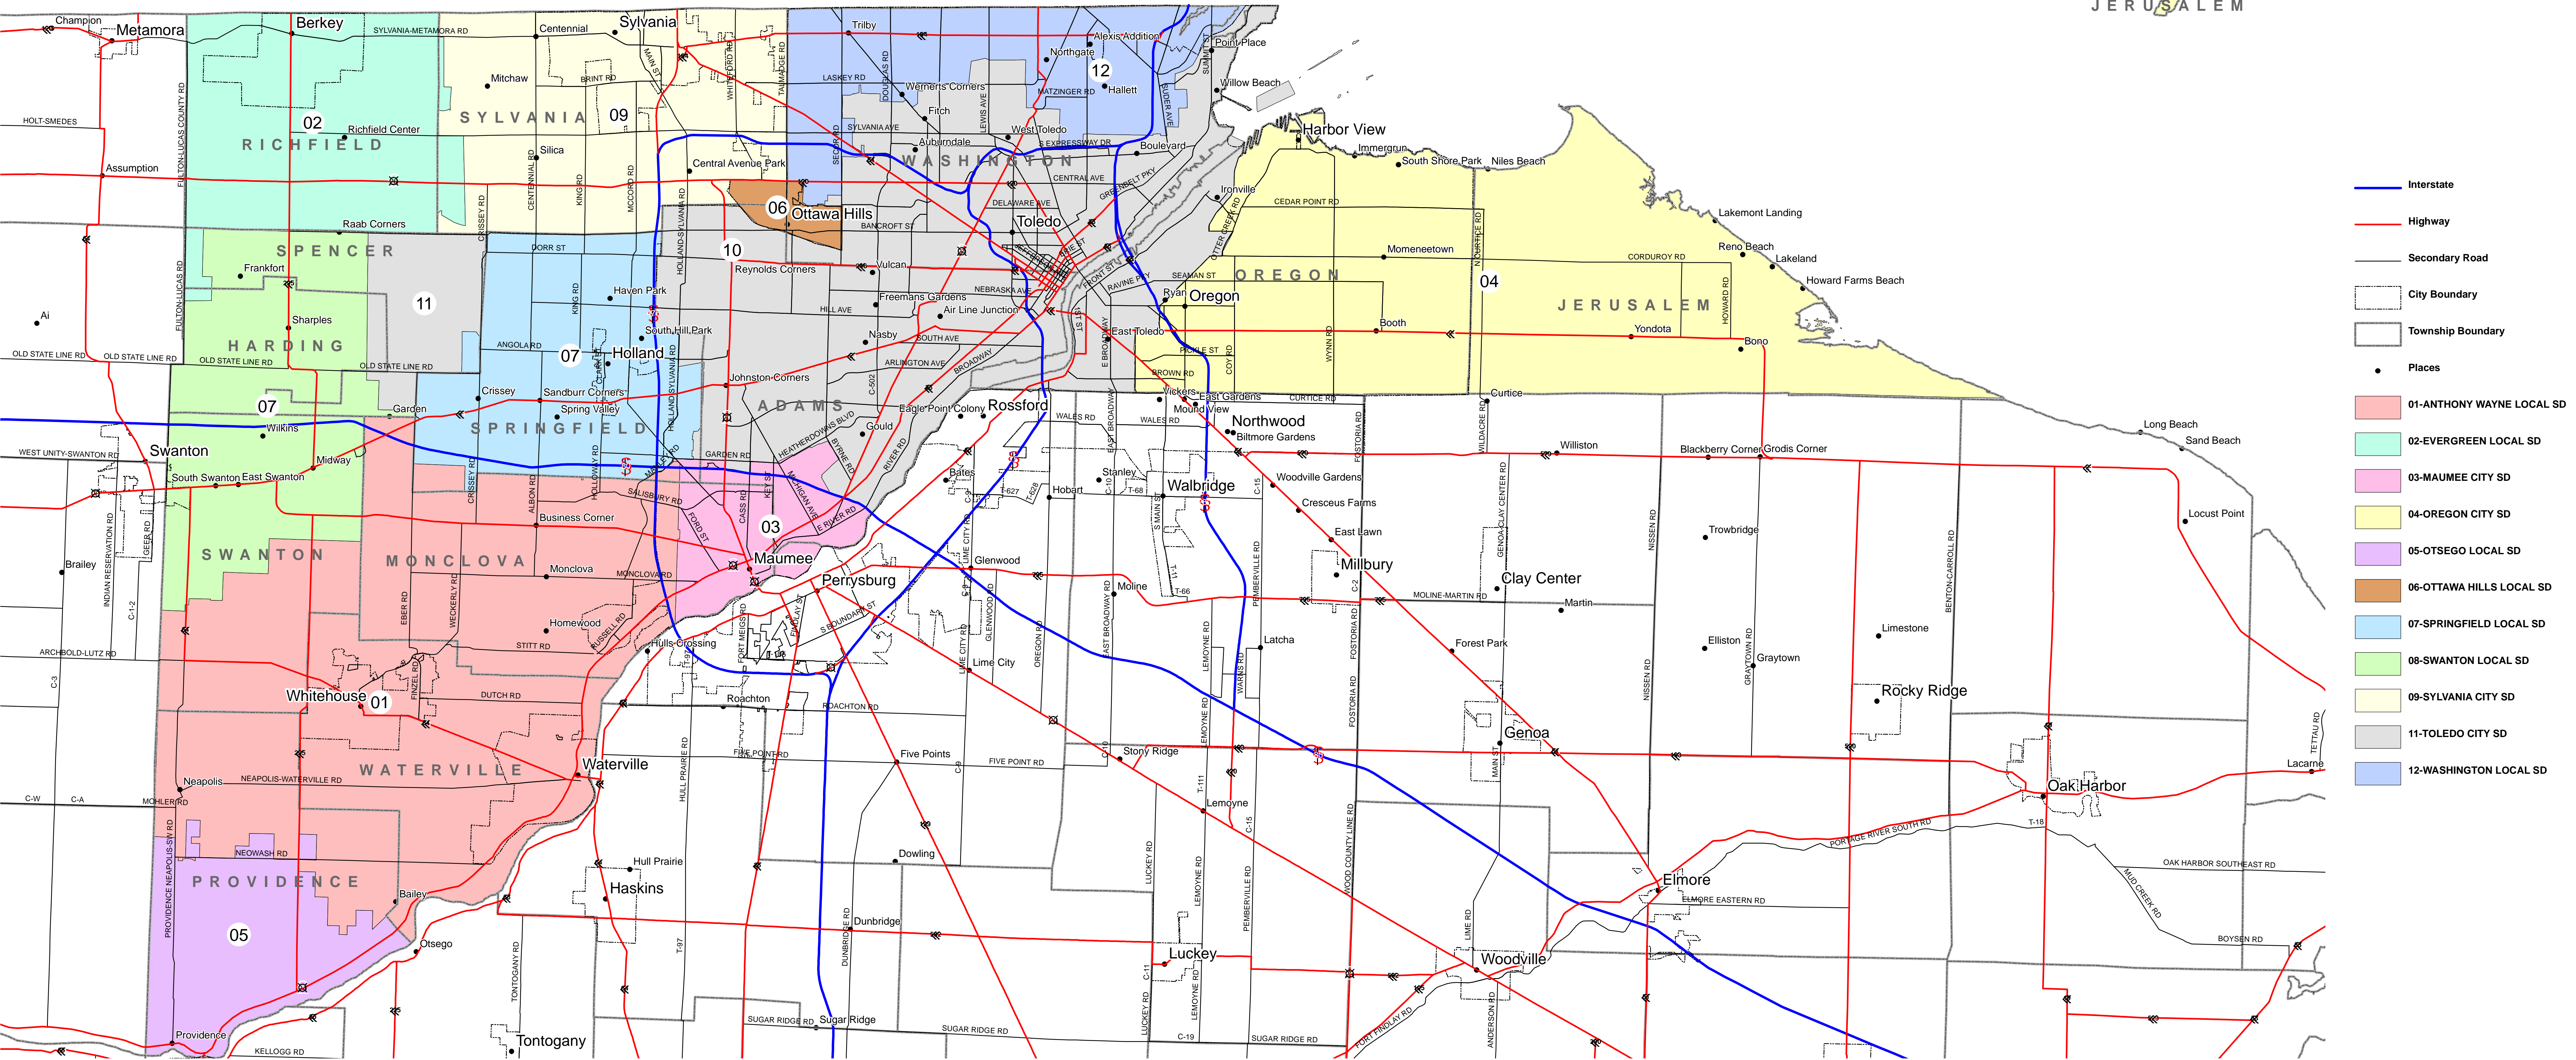

Lucas County School Districts

JERUSALEM

- Interstate
- Highway
- Secondary Road
- City Boundary
- Township Boundary
- Places
- 01-ANTHONY WAYNE LOCAL SD
- 02-EVERGREEN LOCAL SD
- 03-MAUMEE CITY SD
- 04-OREGON CITY SD
- 05-OTSEGO LOCAL SD
- 06-OTTAWA HILLS LOCAL SD
- 07-SPRINGFIELD LOCAL SD
- 08-SWANTON LOCAL SD
- 09-SYLVANIA CITY SD
- 11-TOLEDO CITY SD
- 12-WASHINGTON LOCAL SD

Public Utilities Commission of Ohio, 2007
 School district boundary line data last updated in 2004
 Source: Ohio Geographic Information System Service Center and Cleveland State University
 in partnership with the Ohio Department of Education