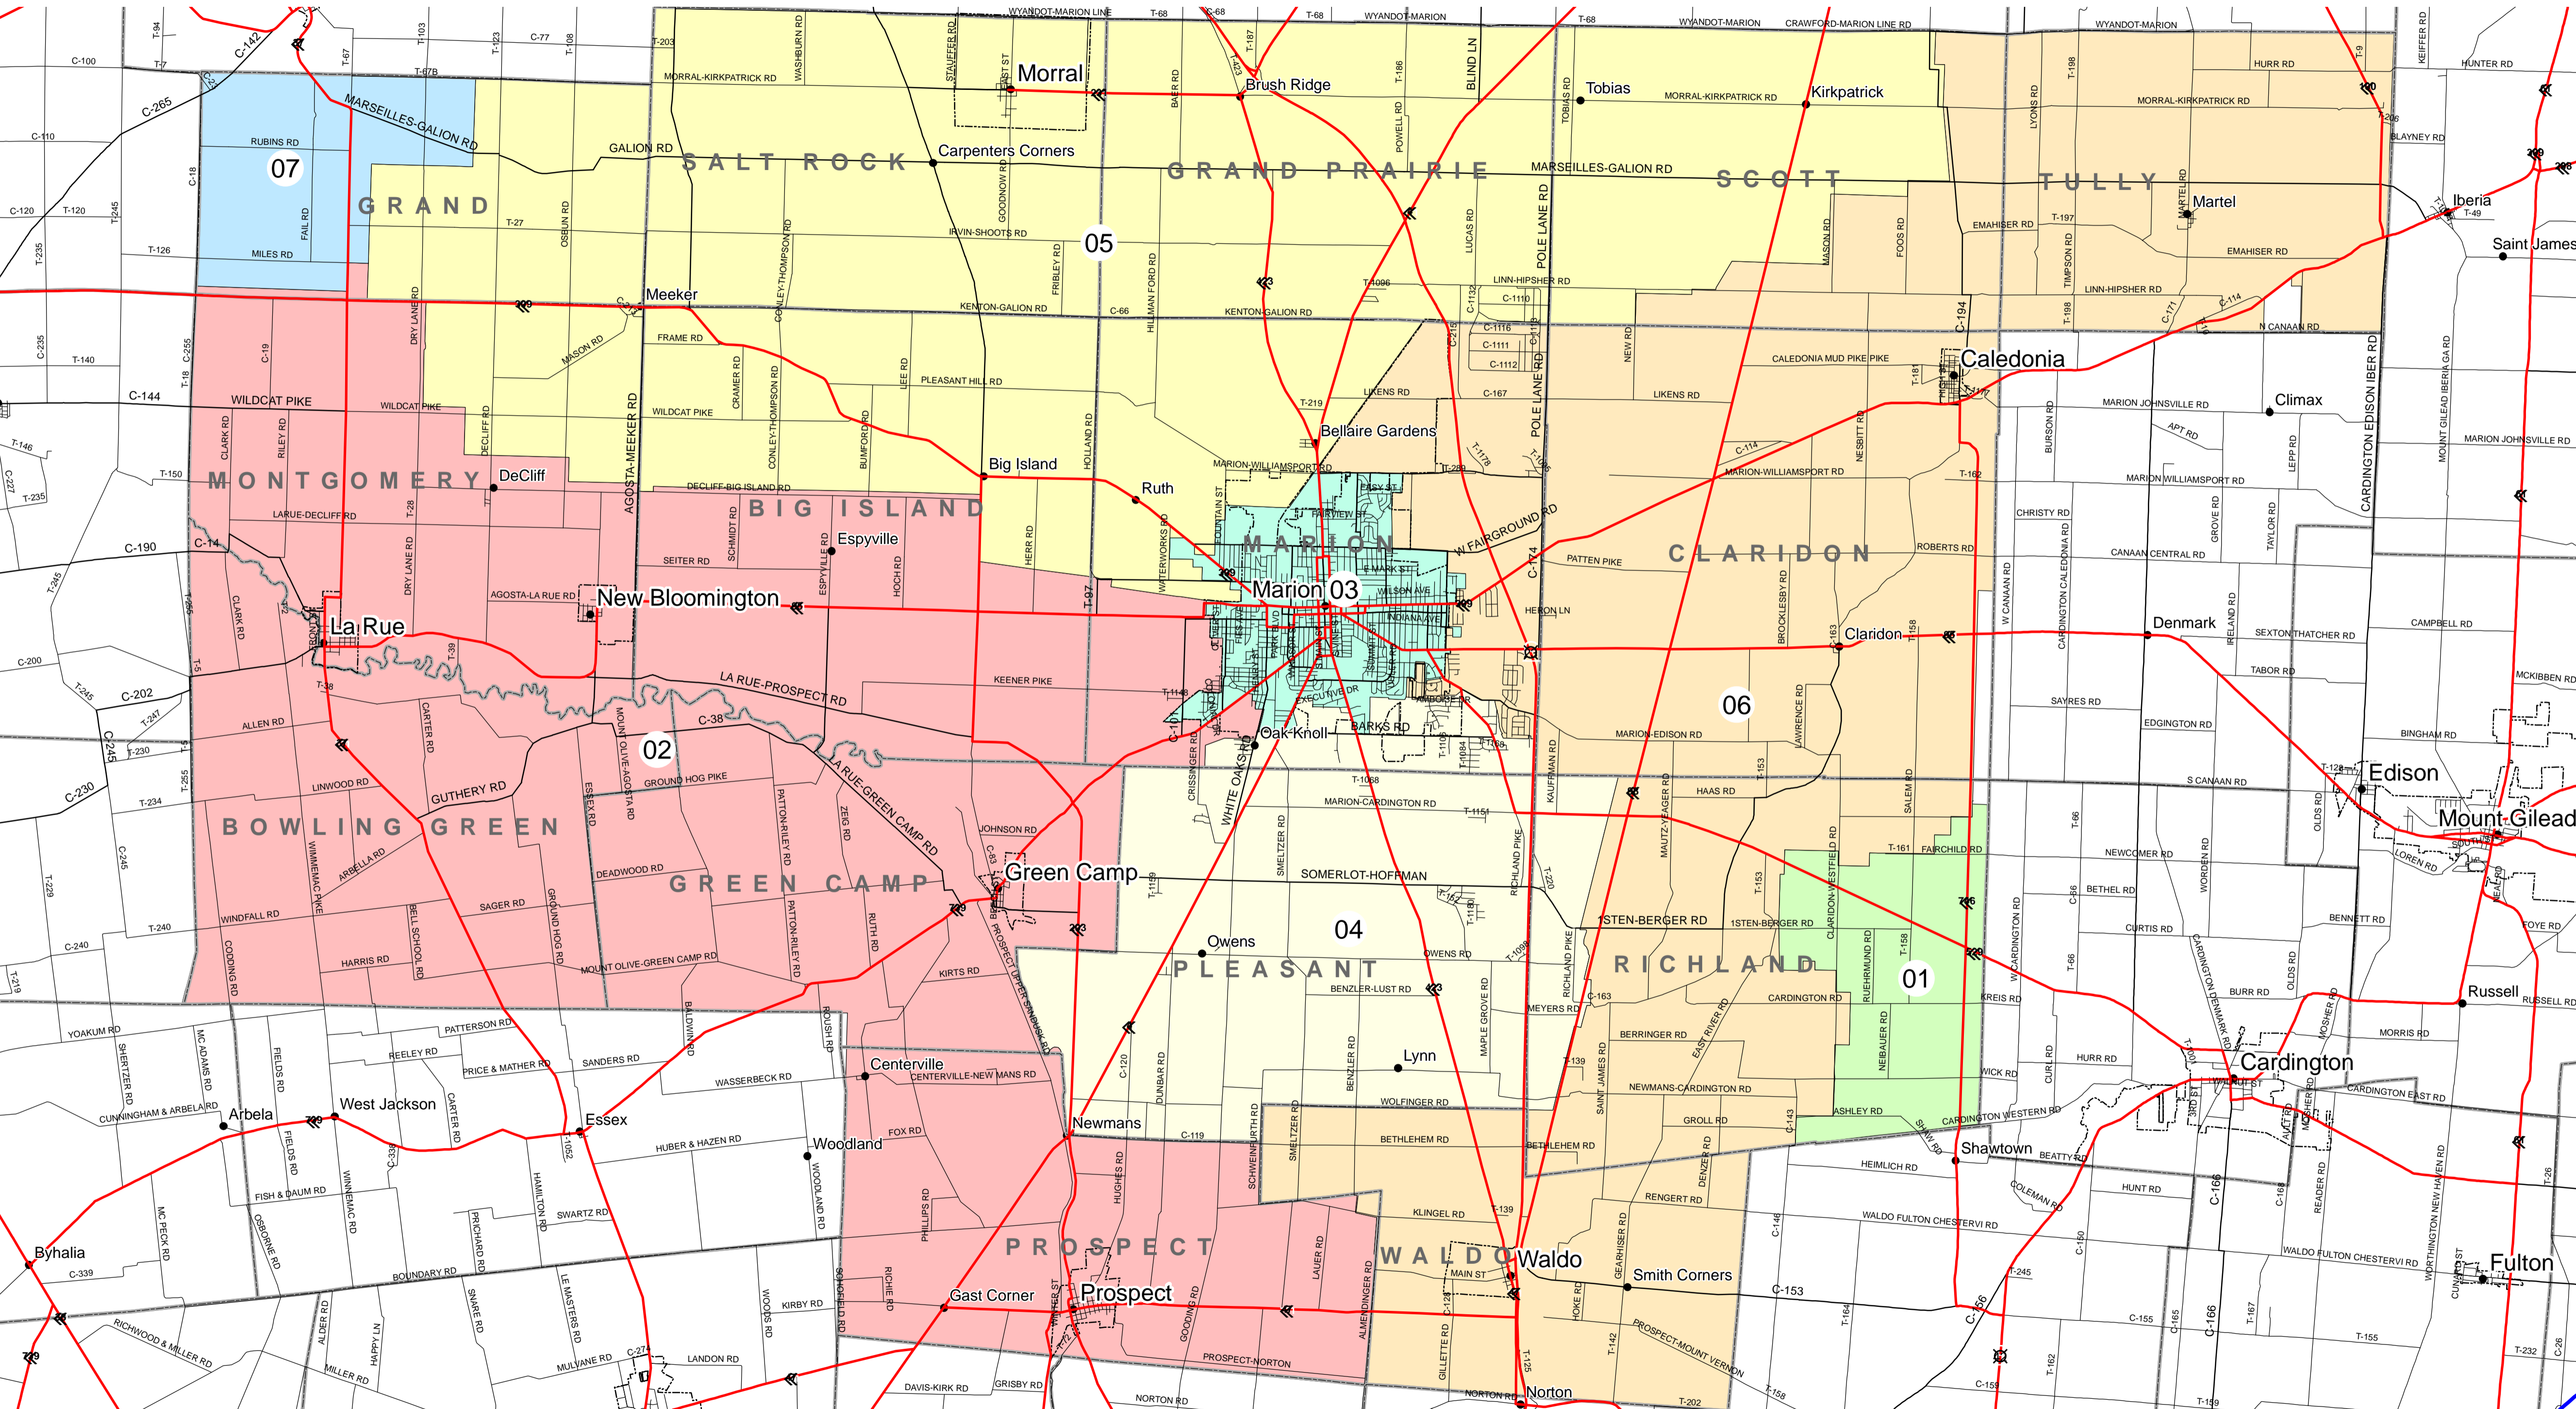

# Marion County School Districts

- Interstate
- Highway
- Secondary Road
- Local Road
- City Boundary
- Township Boundary
- Places
- 01-CARDINGTON-LINCOLN LOCAL SD
- 02-ELGIN LOCAL SD
- 03-MARION CITY SD
- 04-PLEASANT LOCAL SD
- 05-RIDGEDALE LOCAL SD
- 06-RIVER VALLEY LOCAL SD
- 07-UPPER SANDUSKY EX VILL SD

Public Utilities Commission of Ohio, 2007  
 School district boundary line data last updated in 2004  
 Source: Ohio Geographic Information System Service Center and Cleveland State University  
 in partnership with the Ohio Department of Education