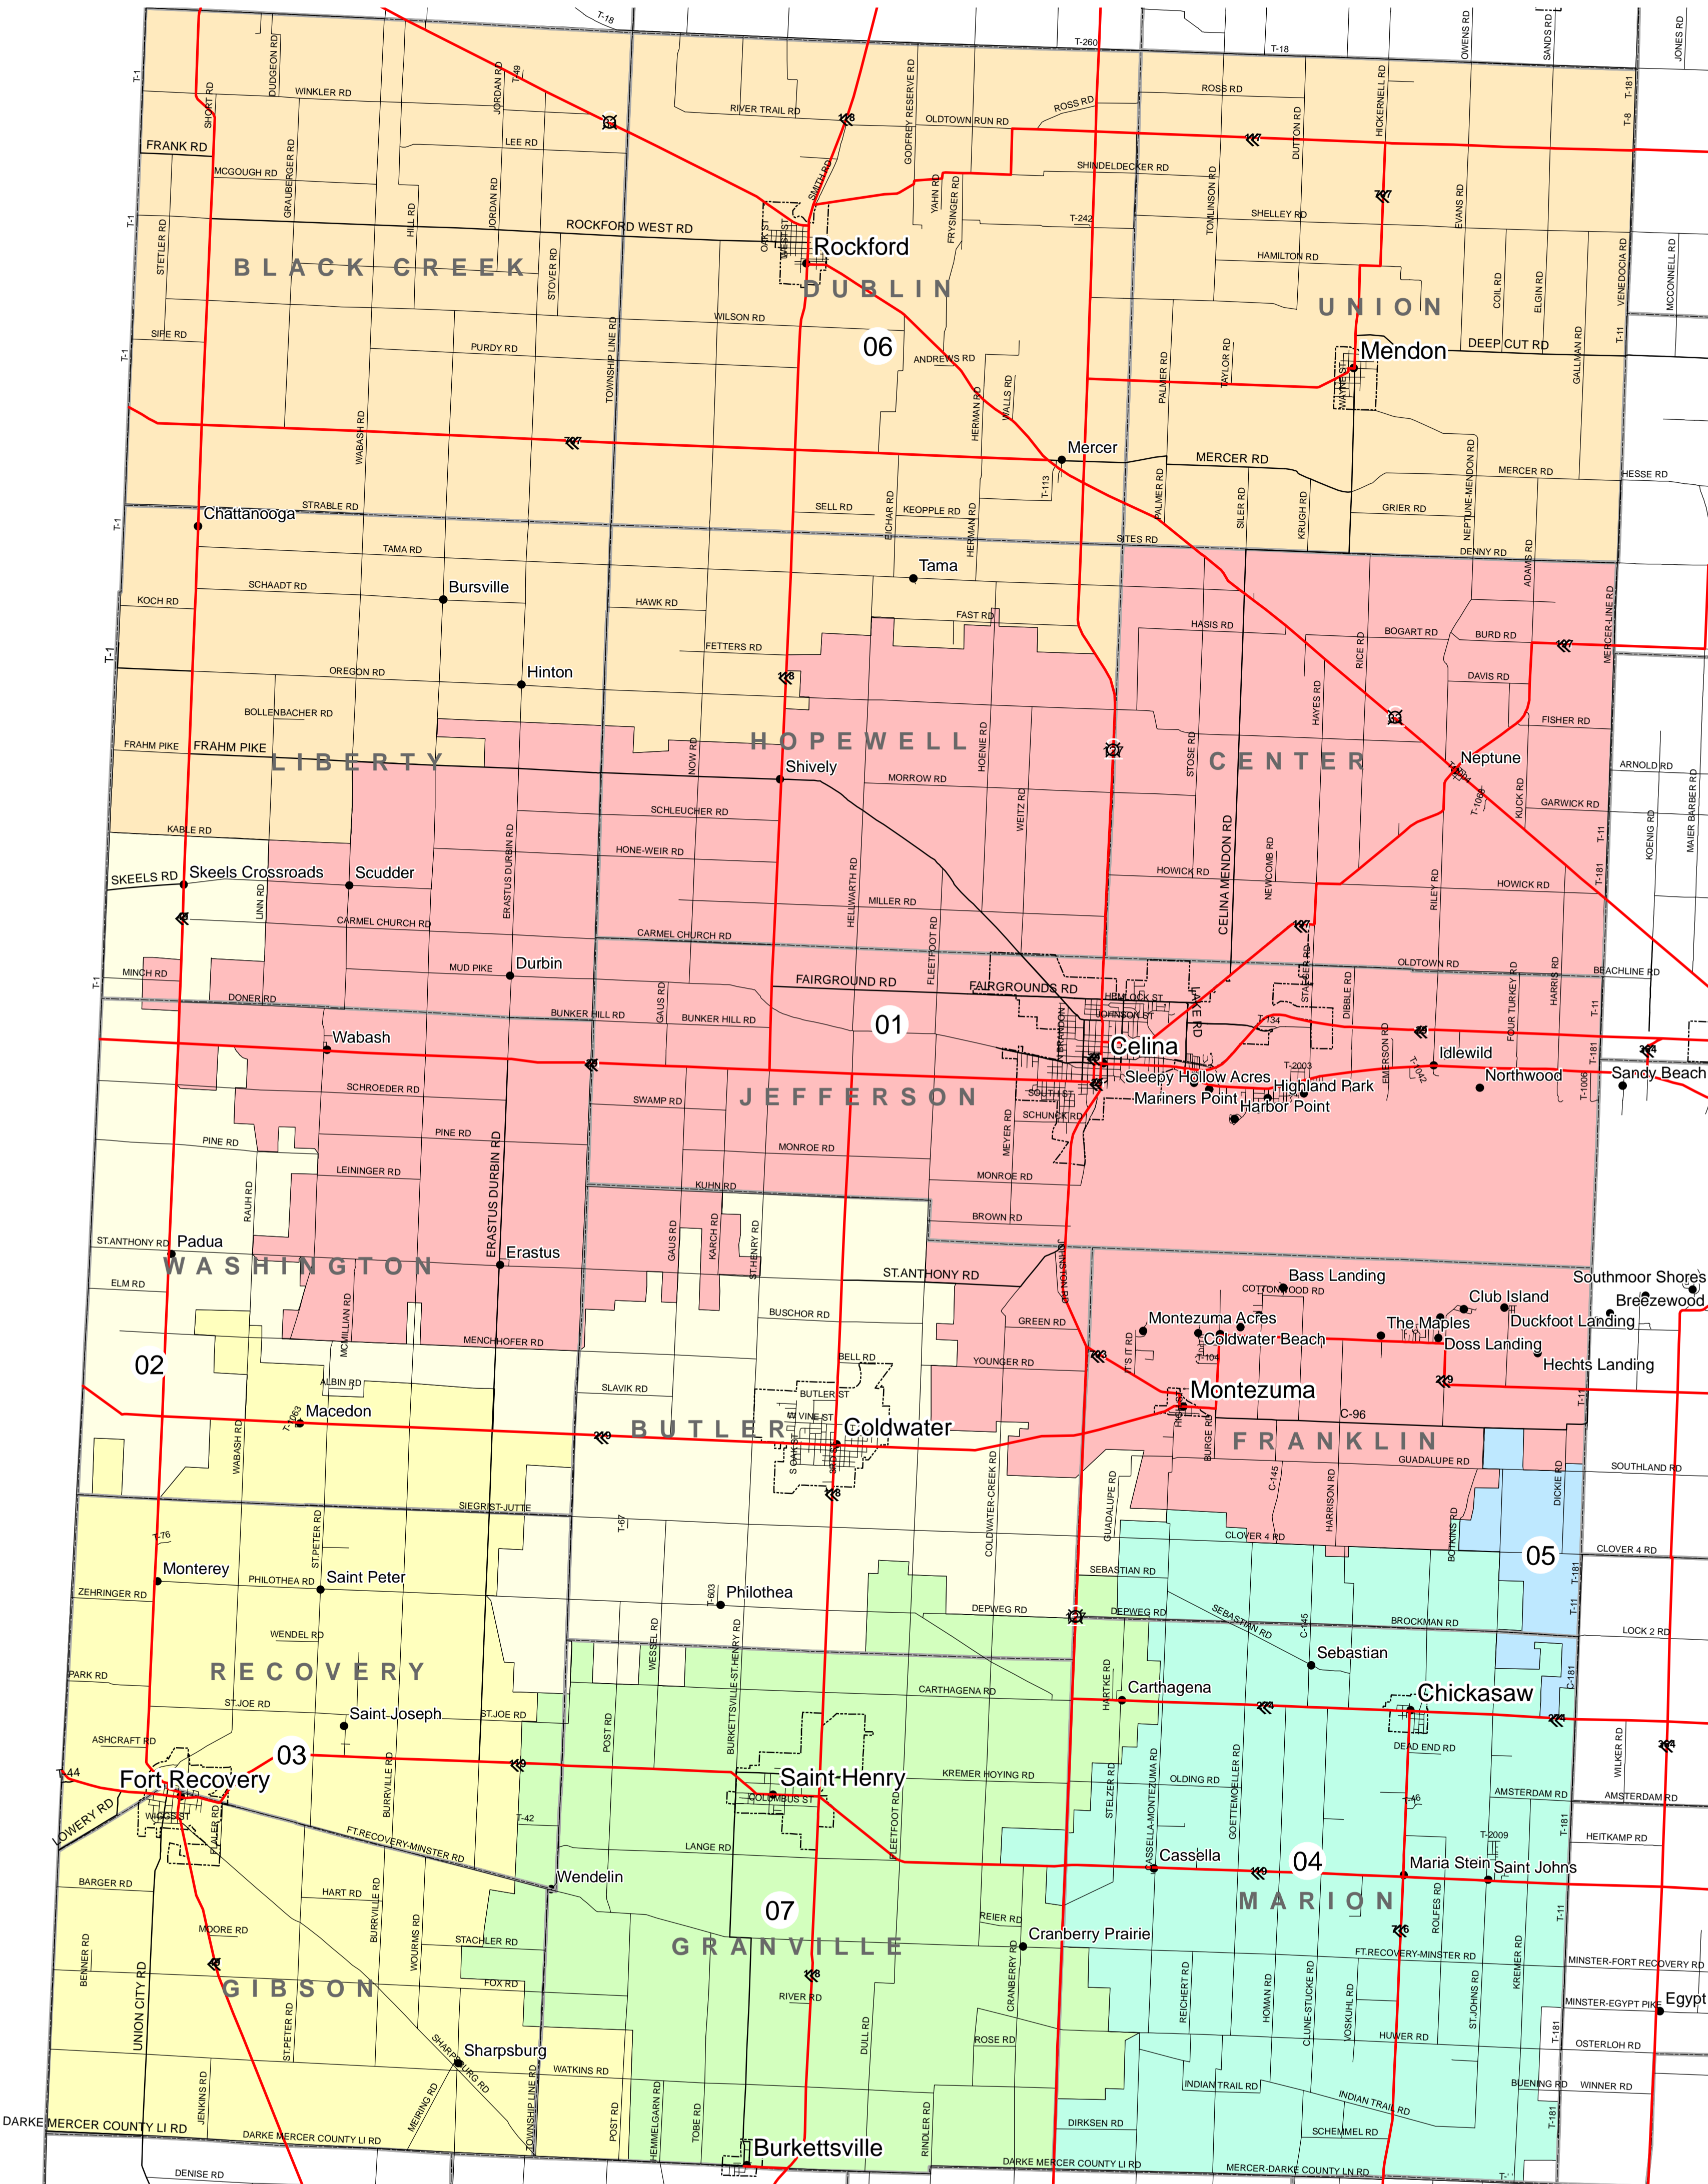

Mercer County School Districts

- | | | | | | |
|--|-------------------|--|---------------------------|--|-----------------------------------|
| | Interstate | | 01-CELINA CITY SD | | 05-NEW BREMEN LOCAL SD |
| | Highway | | 02-COLDWATER EX VILL SD | | 06-PARKWAY LOCAL SD |
| | Secondary Road | | 03-FORT RECOVERY LOCAL SD | | 07-ST HENRY CONSOLIDATED LOCAL SD |
| | Local Road | | 04-MARION LOCAL SD | | |
| | City Boundary | | | | |
| | Township Boundary | | | | |
| | Places | | | | |

Public Utilities Commission of Ohio, 2007
 School district boundary line data last updated in 2004
 Source: Ohio Geographic Information System Service Center and Cleveland State University
 in partnership with the Ohio Department of Education